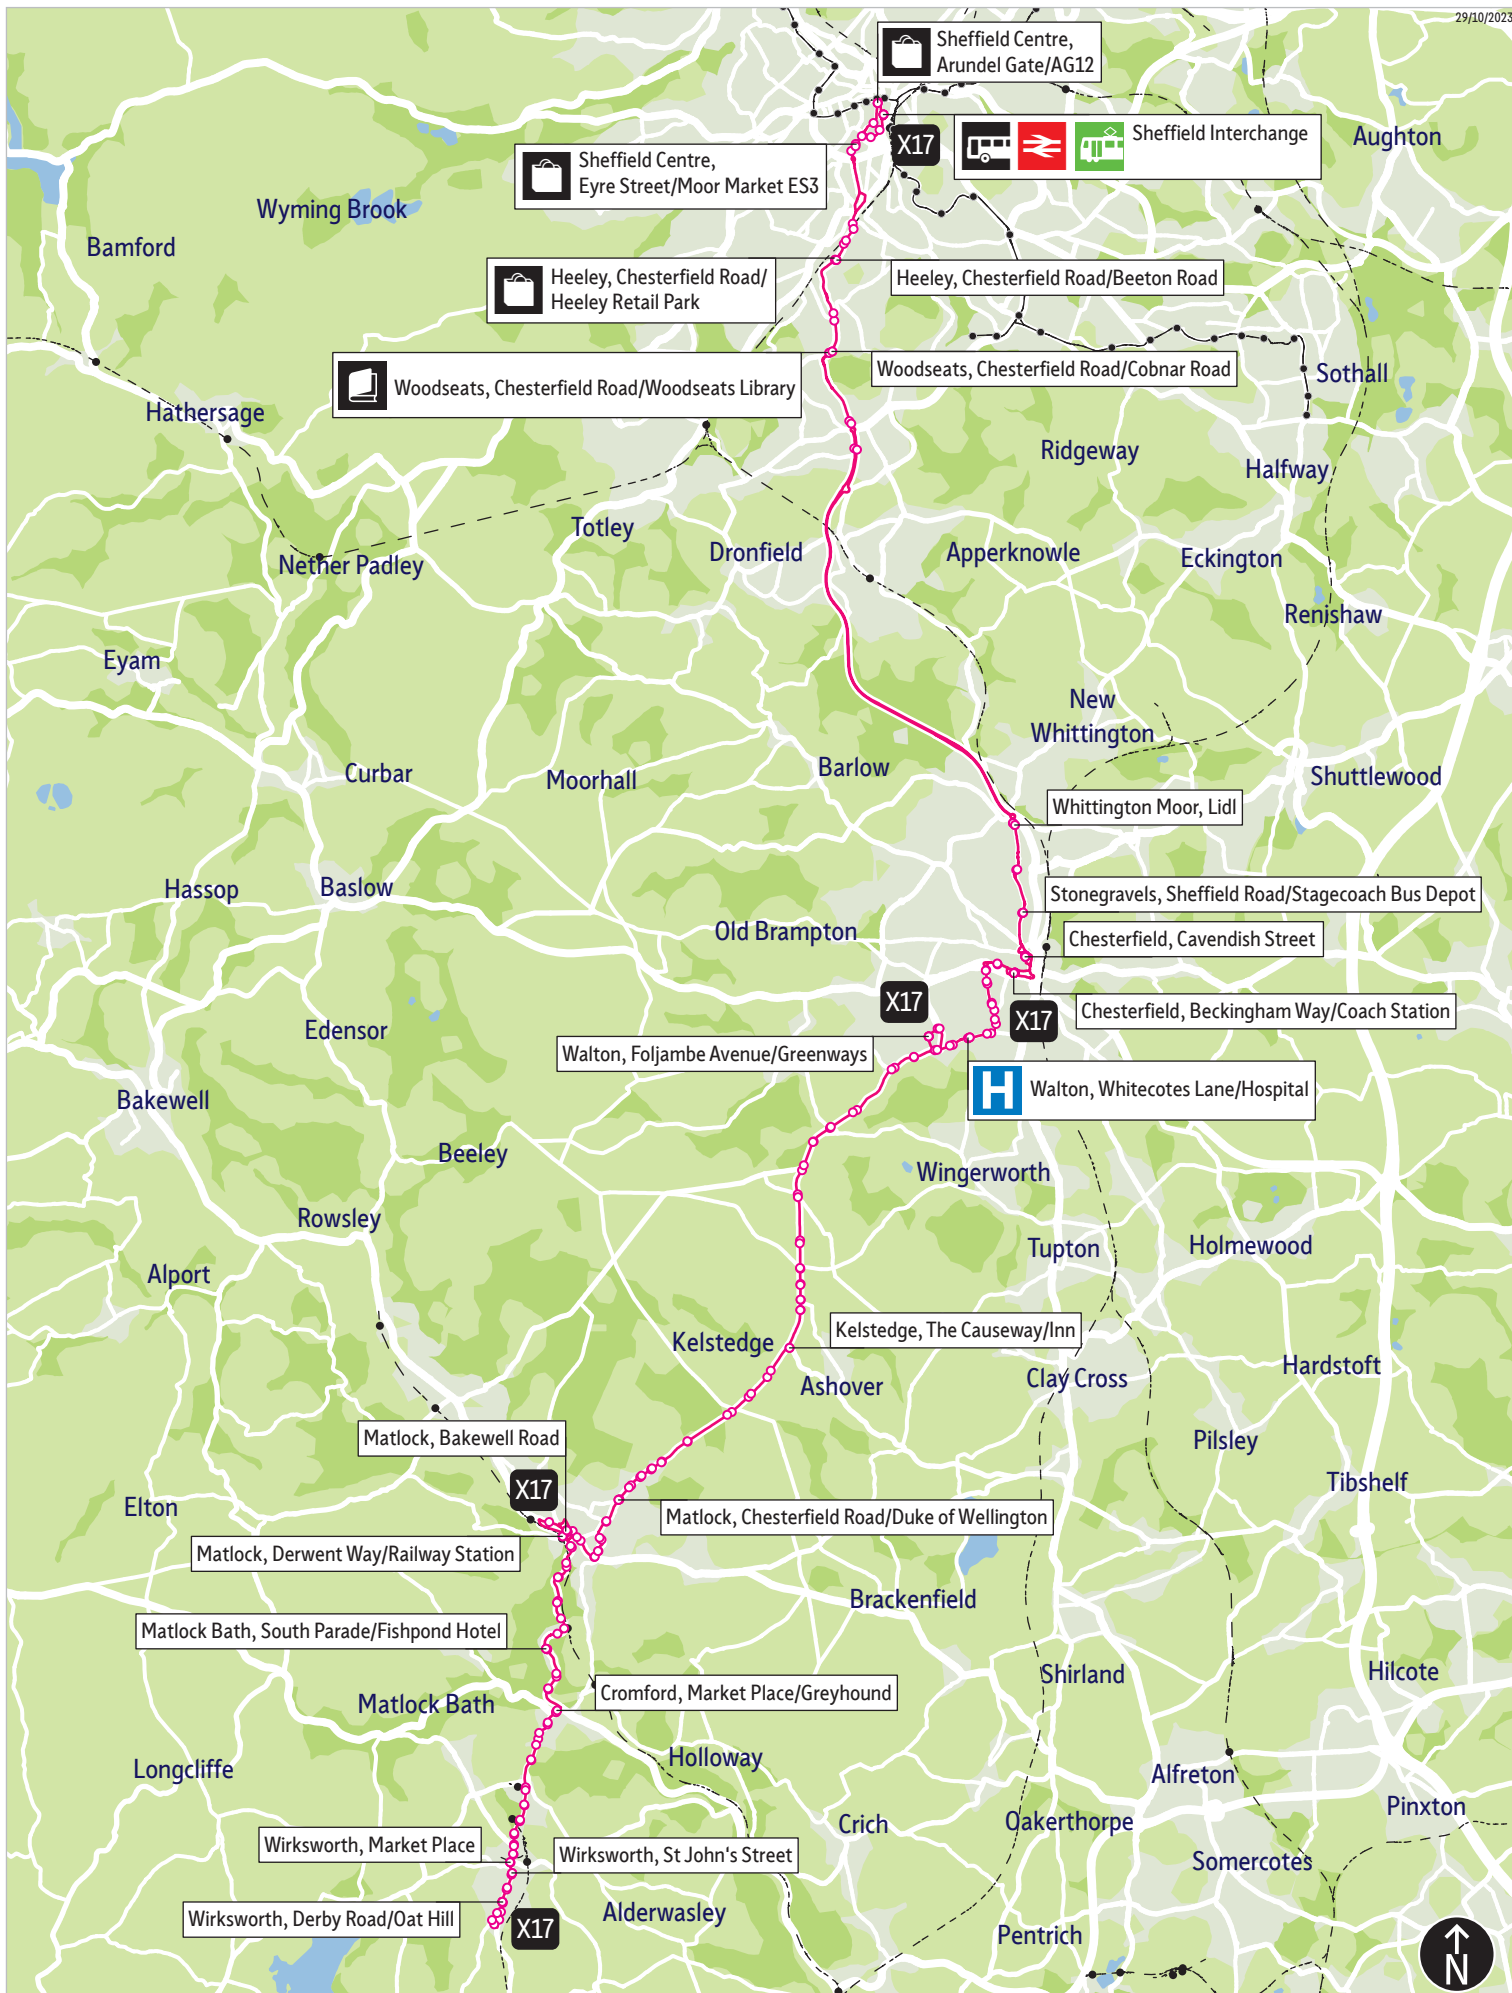

Bus route map for service X17 (Sheffield - Wirksworth)

29/10/2023

This map is based upon Ordnance Survey material with the permission of Ordnance Survey on behalf of the Controller of Her Majesty's Stationery Office. © Crown copyright. Unauthorised reproduction infringes Crown copyright and database rights 2023 OS licence number AC0000628038

- = Terminus point
- = Public transport
- = Shopping area
- = Bus route & stops
- = Rail line & station
- = Tram route & stop