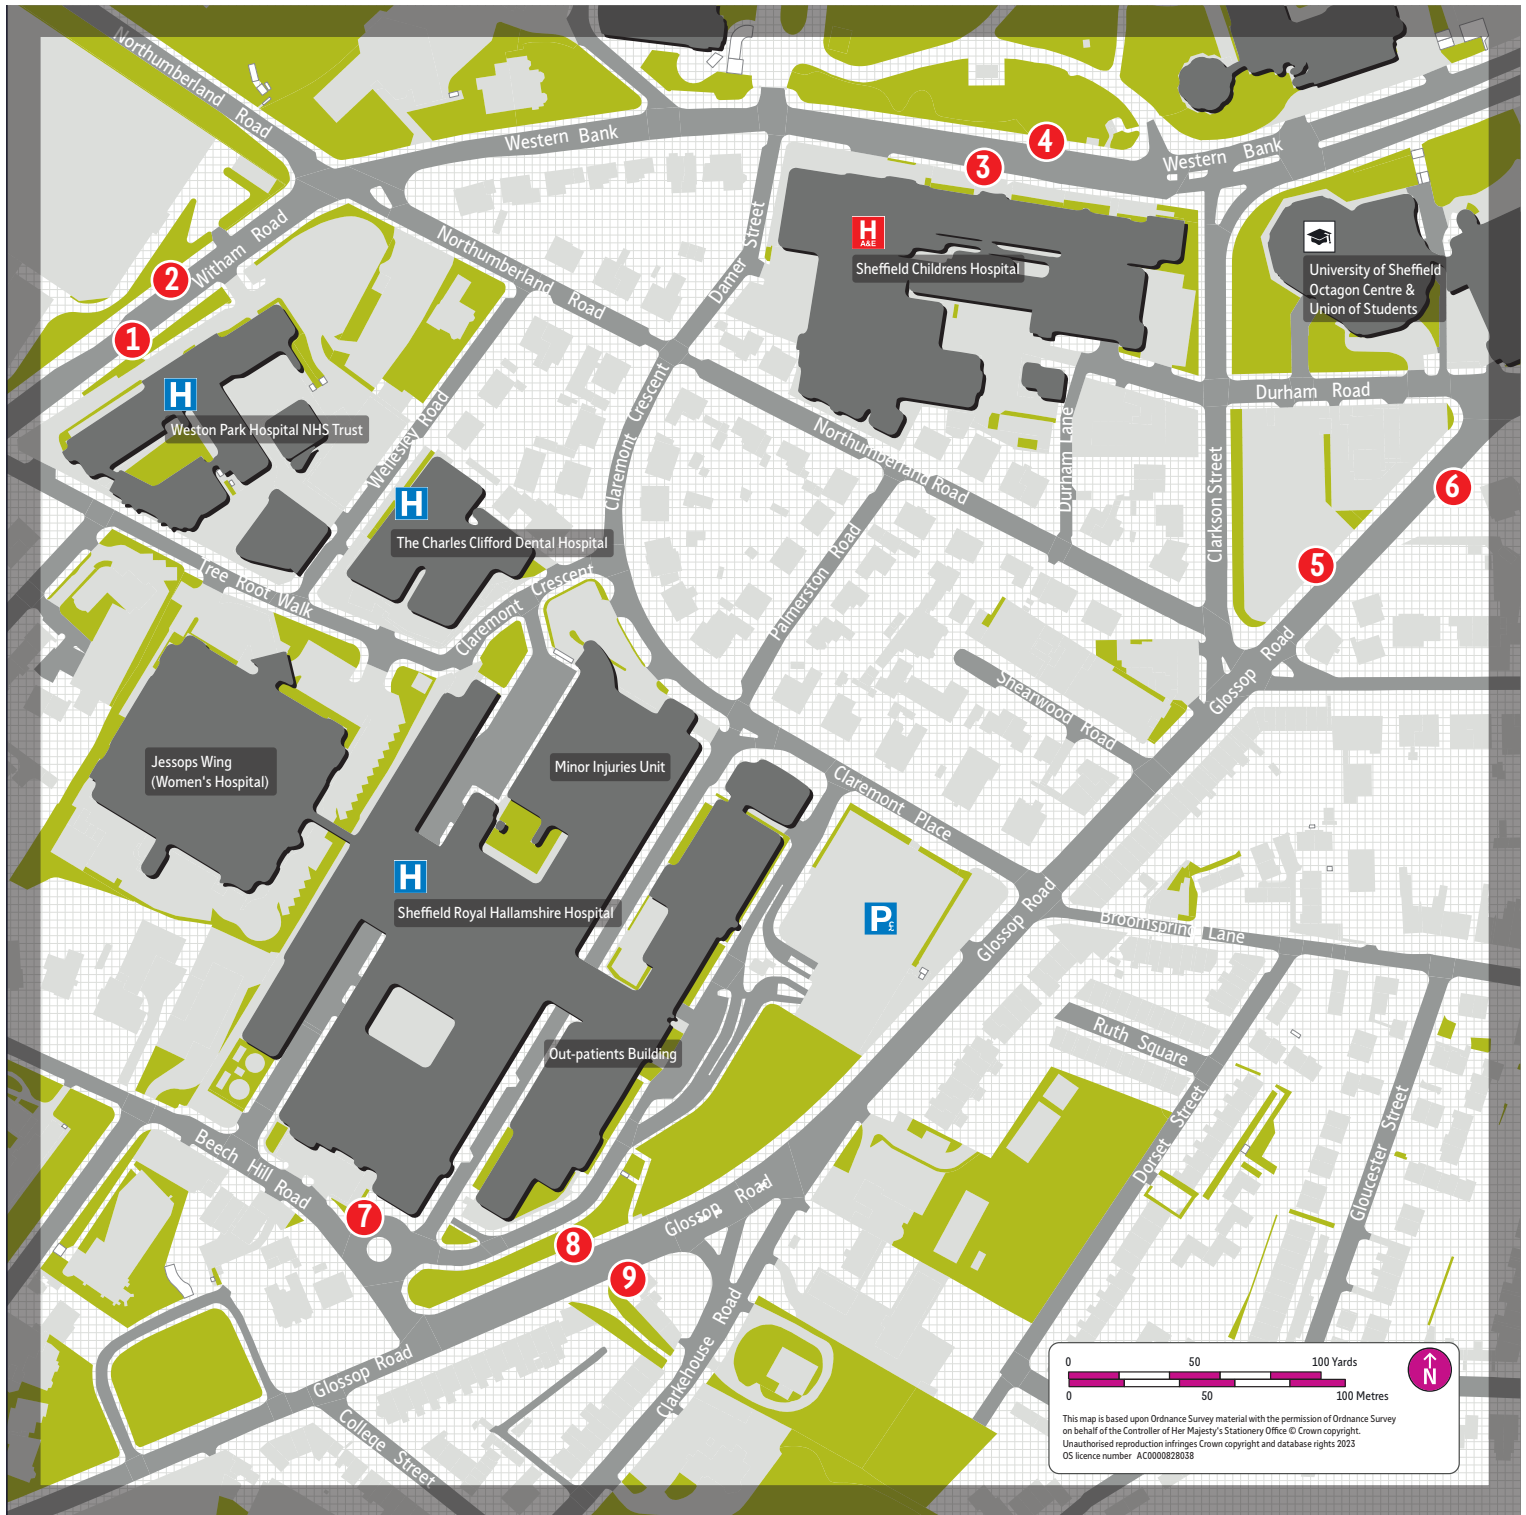

Northern General Hospital (continued)

Destination Finder

[Herries Road, Sheffield, S5 7AU](#)

[0114 2434343](tel:01142434343)

sth.nhs.uk

Destination	Service(s)
Norton	1, 20
Norton Lees	20
Norwood	20, 97, 98, H1
Owlerton	32, 98, H1
Oxspring	29
Page Hall	75, 76
Parson Cross	20, 32
Penistone	29
Pitsmoor	1, 1a, 2, 2a, 20, 29, 32, 75, 76, 88, 95, 95a, 97, 98
Platts Common	2a
Royal Hallamshire Hospital	H1
Shalesmoor	H1
Sheffield Centre	1, 1a, 2, 2a, 20, 29, 32, 75, 76, 88, 95, 95a, 97, 98
Sheffield Lane Top	1, 1a, 2, 2a, 29, 32
Shirecliffe	20, 32, 97, 98, H1
Shiregreen	1, 1a, 2, 2a, 29, 32, 75, 76, 88, 95, 95a
Southey Green	20, 32, 97, 98, H1
Spring Vale	29
Thurgoland	29
Thurlstone	29
Totley	97
Totley Brook	97, 98
Townhead	29
Victoria	29
Wadsley Bridge	32, 97
Walkley	95, 95a

Destination	Service(s)
Warren	2, 2a
Western Bank	95, 95a, H1
Wincobank	95, 95a
Woodseats	75, 76
Worsbrough	2
Worsbrough Bridge	2
Worsbrough Common	2
Worsbrough Village	2
Wortley	29

The Northern General Hospital operates a free shuttle bus service that runs around the roads within the grounds of the hospital.

Further information is available by contacting the hospital directly or by visiting their website.

Royal Hallamshire & Surrounding Hospitals

- **1 2 3 4** 51, 52, 52a
- **5** 6, 30, 30a, 120, 120k, 257, 257a, 257b, 257c, 271, X30
- **6** 6, 30, 30a, 120, 120k, 181, 257, 257a, 257b, 257c, 271, X30
- **7** 10, 10a, 30, 30a, X30, H1
- **8 9** 6, 30, 30a, 120, 120k, 181, 257, 257a, 257b, 257c, 271, X30