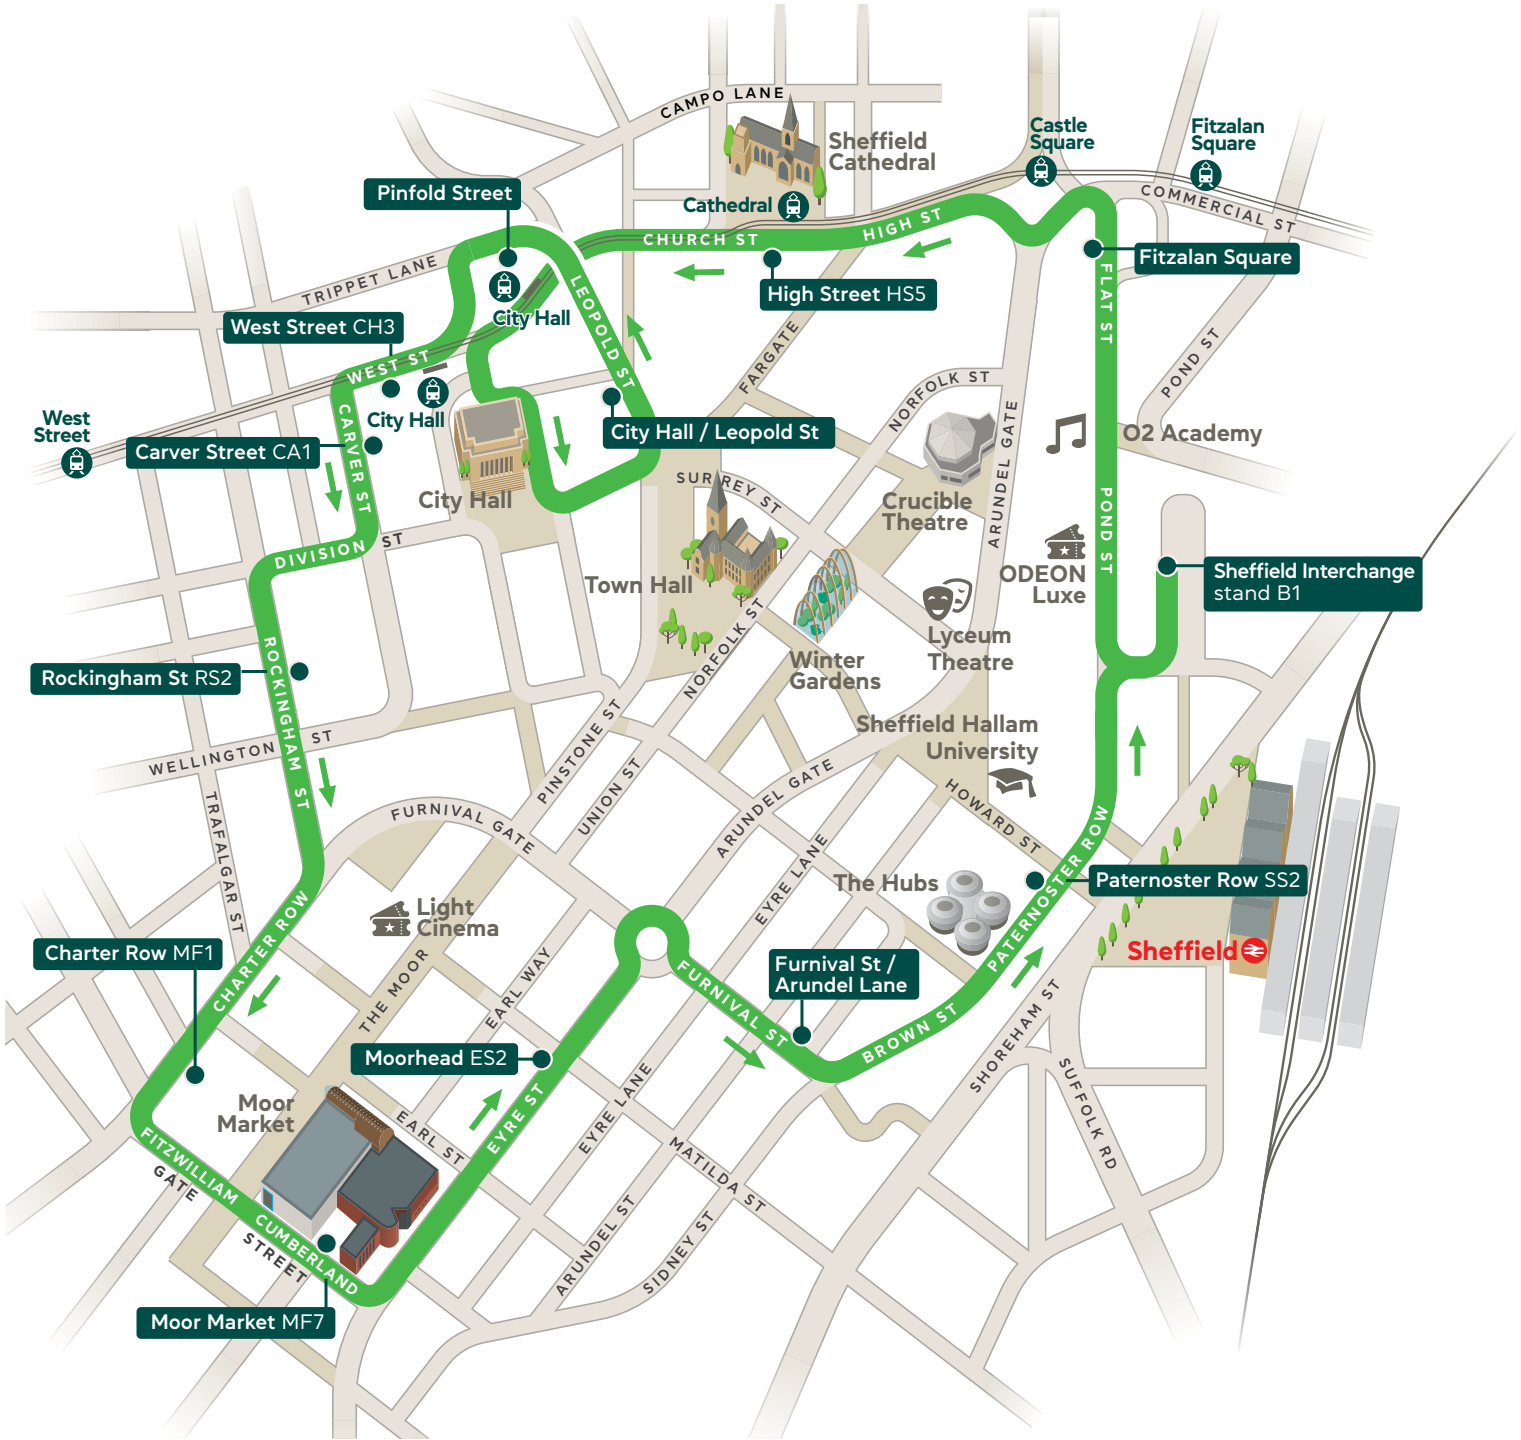

Bus route map for service SC1

SHEFFIELD **CONNECT 1** free city centre bus link