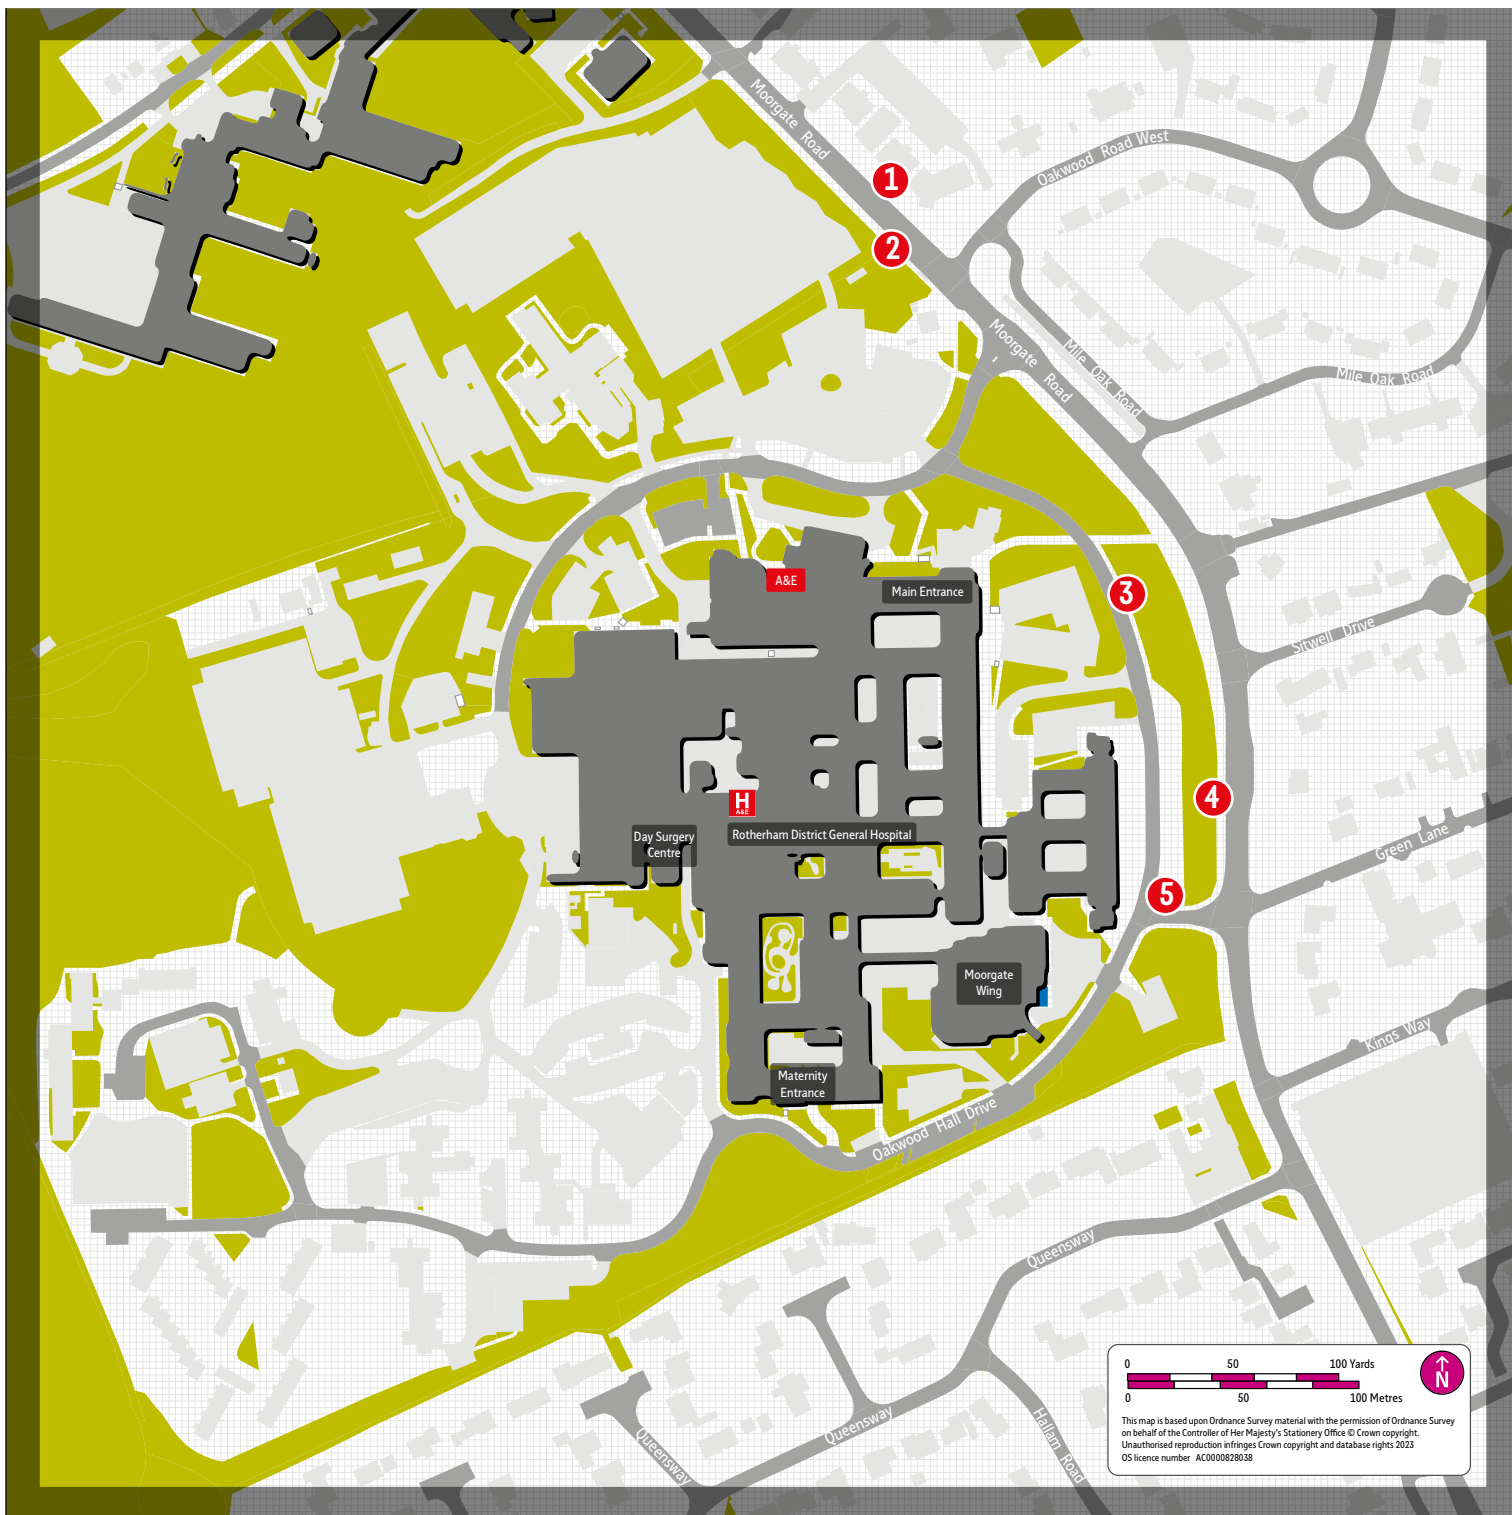

## Hospitals Featured:

 Rotherham General Hospital

# Rotherham General Hospital

1 19, 19a, 20, 21, 207

2 19, 19a, 20, 21, 207

3 19, 19a, 20, 21, 207

4 19, 19a, 20, 21, 207

5 19, 19a, 20, 21, 207

[Moorgate Road, Rotherham, S60 2UD](#)

[01709 820000](tel:01709820000)

[therotherhamft.nhs.uk](http://therotherhamft.nhs.uk)

Destination	Service(s)
Aston	21
Attercliffe	207
Aughton	21
Brampton En le Morthen	20
Brecks	19, 19a
Brinsworth	207
Brookhouse	20
Broom	21, 207
Canklow	207
Carbrook	207
Dinnington	19, 19a, 20
Firbeck	20
Gateford	19, 19a
Gildingwells	20
Guilthwaite	20, 21
Harthill	21
Kiveton Park	21
Laughton Common	19, 19a, 20
Laughton-en-le-Morthen	19, 19a, 20
Letwell	20
Lindrick Common	19, 19a

Destination	Service(s)
Listerdale	19, 19a
Meadowhall	207
Moorgate	19, 19a, 20, 21, 207
Morthen	19, 19a
North Anston	19, 19a, 20
Rotherham Centre	19, 19a, 20, 21, 207
Sheffield Centre	207
Slade Hooton	20
South Anston	19
Swallownest	21
Throapham	19, 19a, 20
Thurcroft	19, 19a, 20
Tinsley	207
Todwick	21
Ulley	20, 21
Wales	21
Wales Bar	21
Whiston	19, 19a, 20, 21, 207
Wickersley	19, 19a
Woodsetts	19a, 20
Worksop	19, 19a