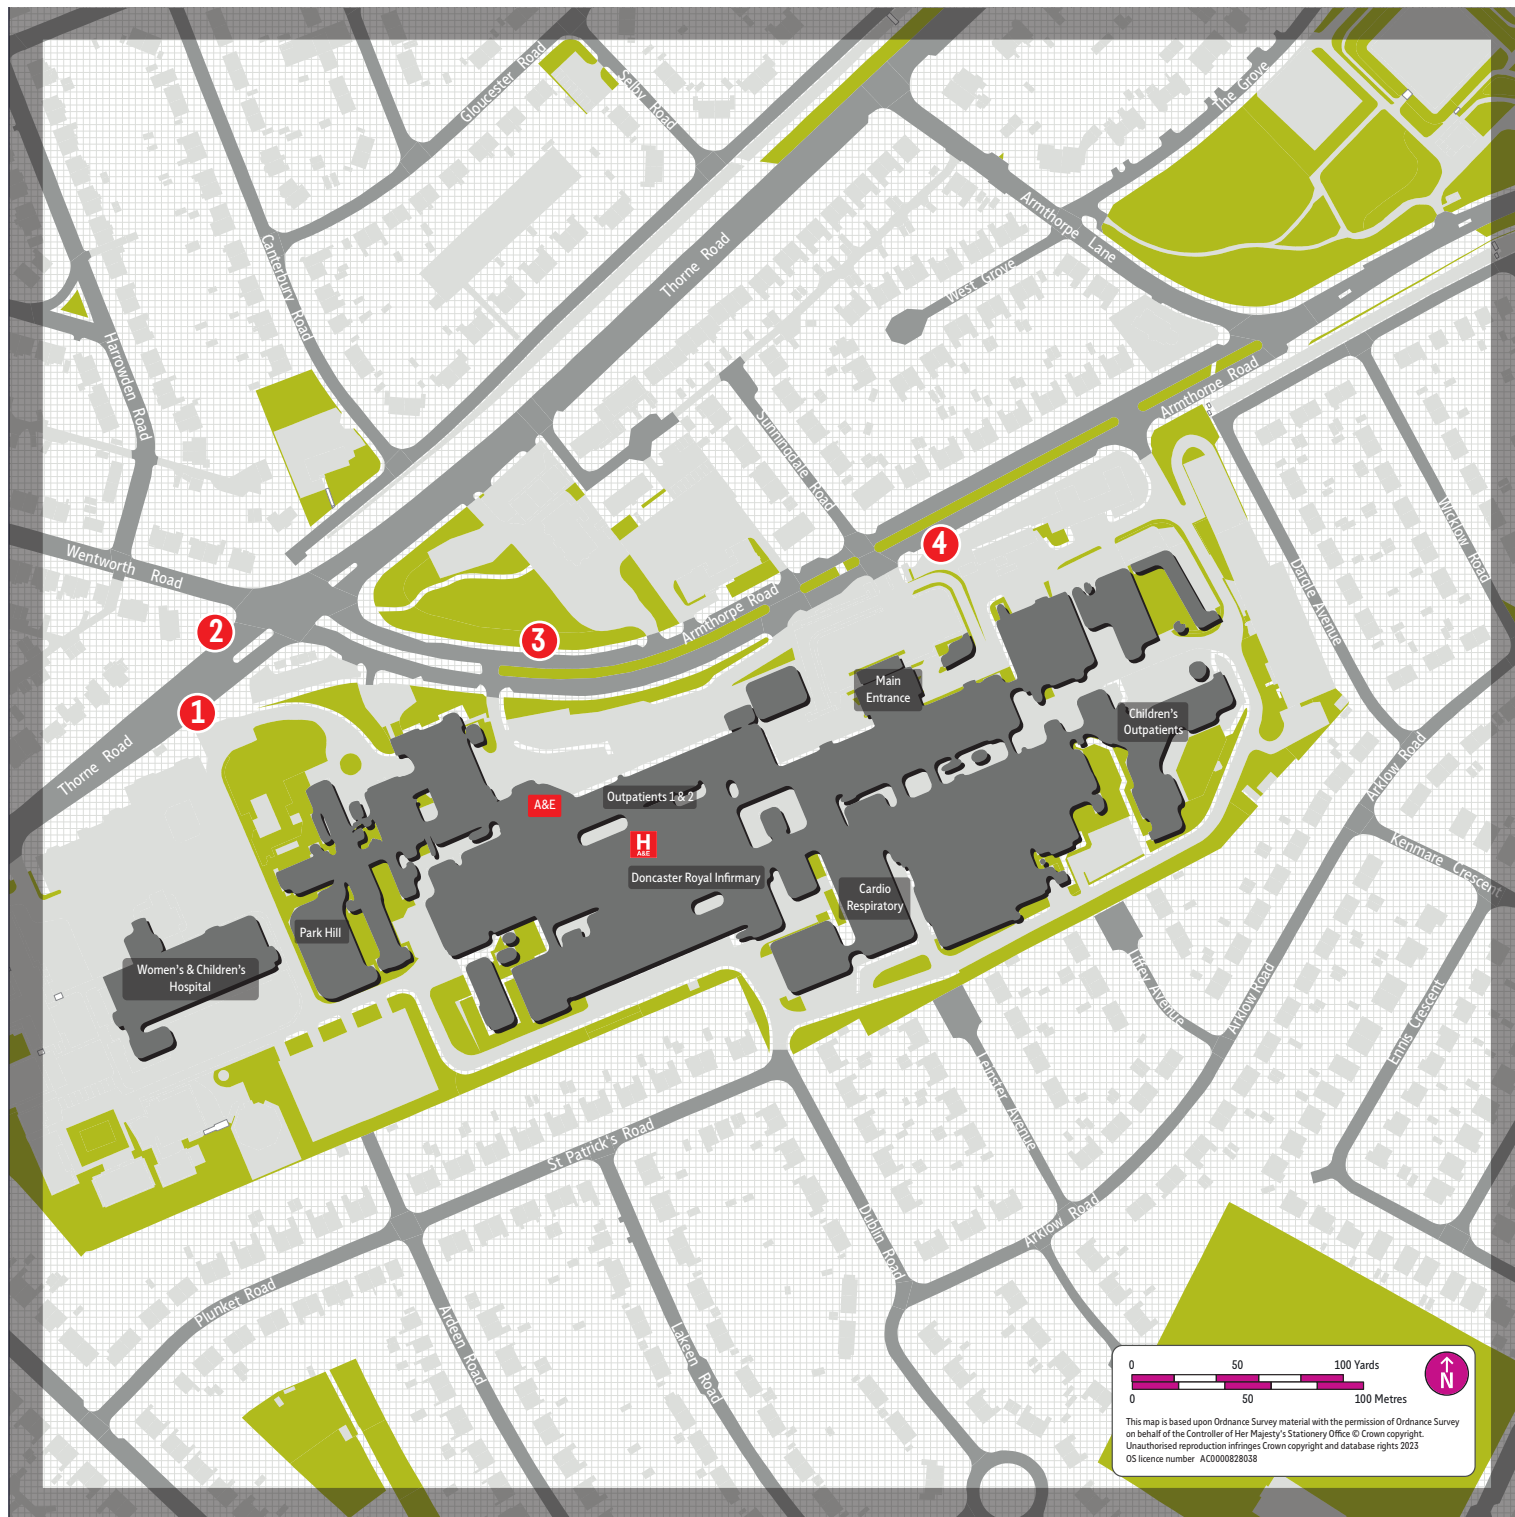

Doncaster Royal Infirmary

1 381, 382, 384, 384a, 387, 387a, 388

2 384, 384a, 387, 387a, 388

3 381, 382

4 381, 382