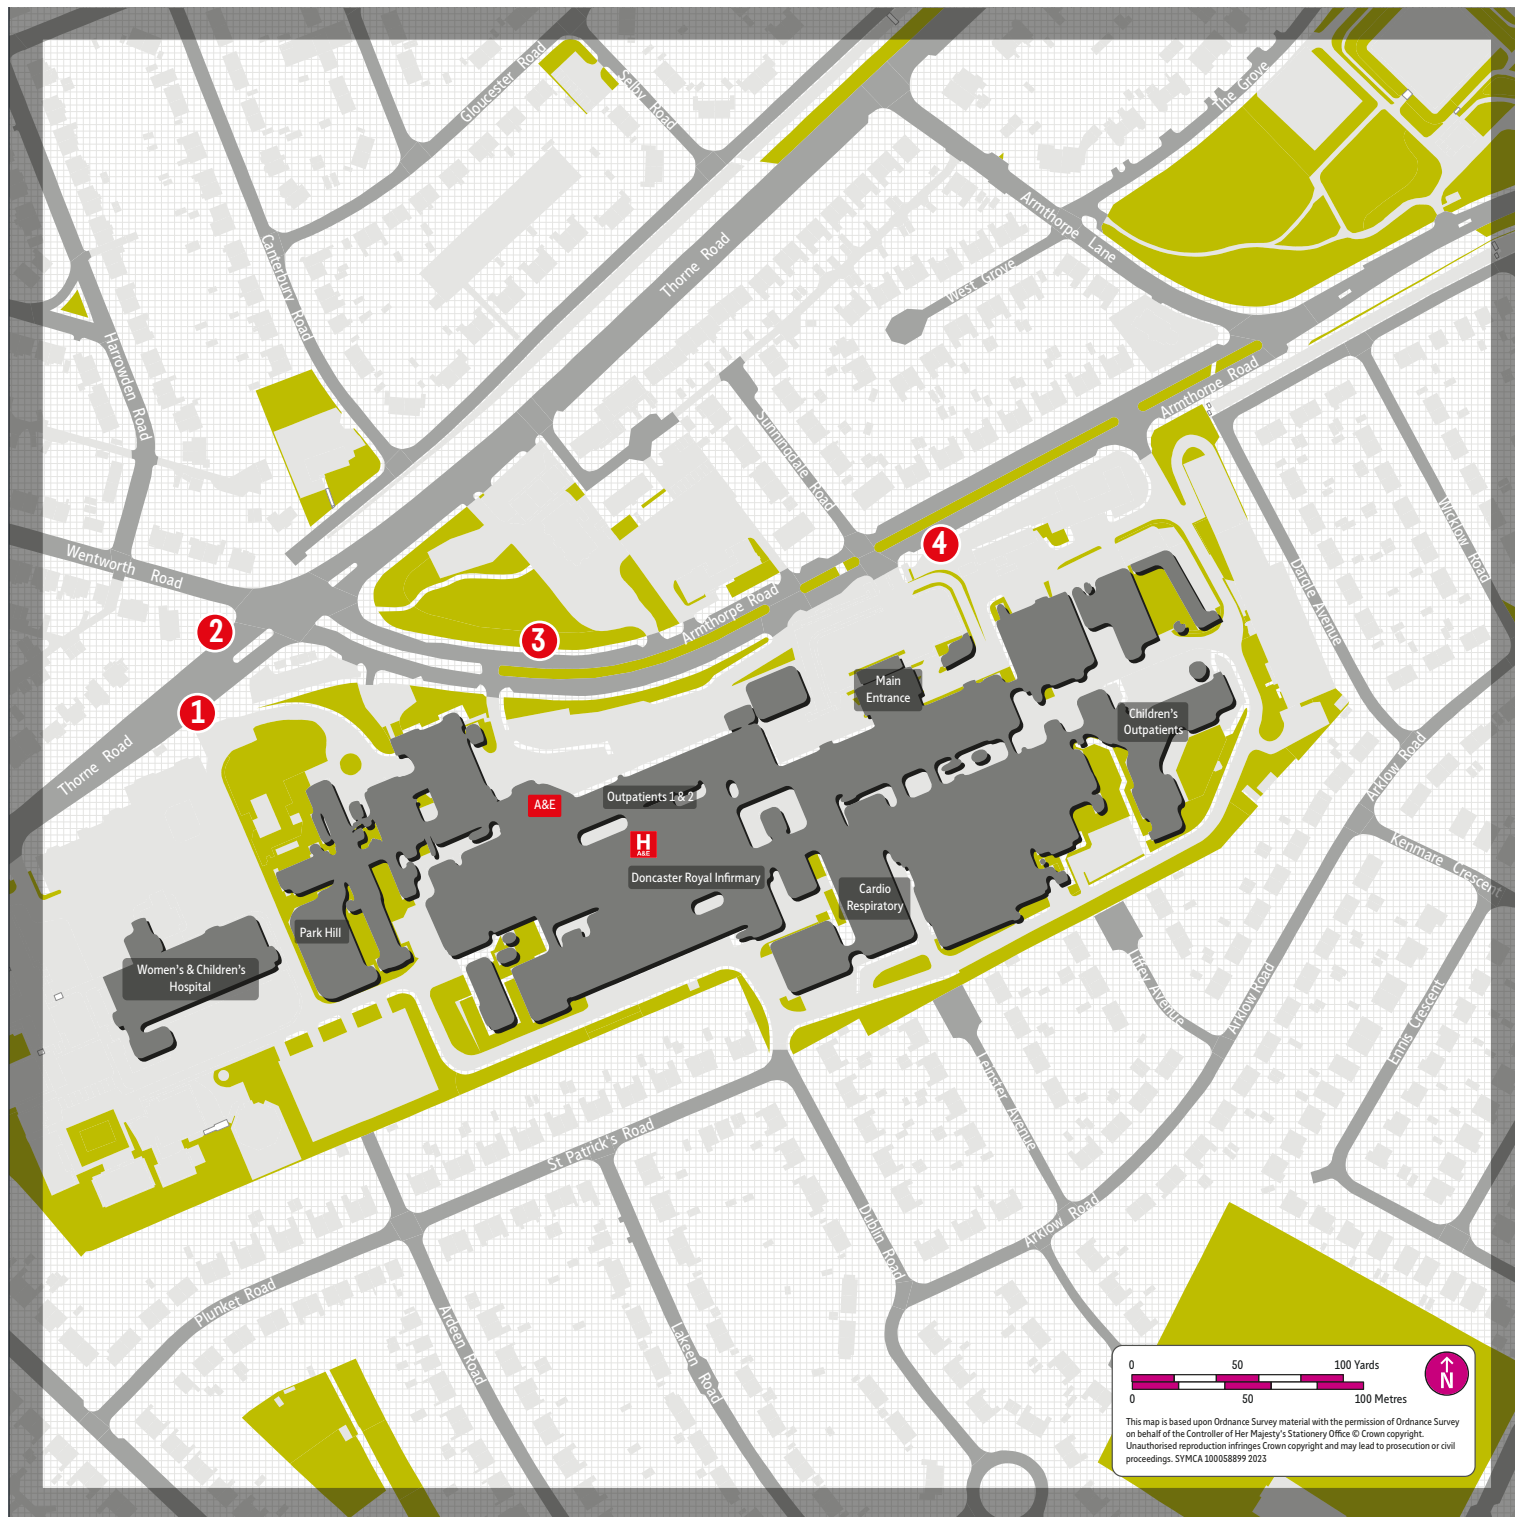

Doncaster Hospitals

Your guide to the direct bus services to and from Doncaster Hospitals.

Valid from: 11 November 2022

Hospitals Featured:

-  Doncaster Royal Infirmary
-  Montagu Hospital
-  Tickhill Road Hospital

1 81, 82, 84, 84a, 84b, 87, 87a

2 84, 84a, 84b, 87, 87a

3 81, 82

4 81, 82

[Thorne Road, Doncaster, DN2 5LT](#)

[01302 366666](tel:01302366666)

dbh.nhs.uk

Destination	Service(s)
Armthorpe	81, 82
Barnby Dun	84, 84a, 84b
Burghwallis	84
Doncaster Centre	81, 82, 84, 84a, 84b, 87, 87a
Dunscroft	84, 84a, 87, 87a
Dunsville	87, 87a
Edenthorpe	84, 84a, 84b, 87, 87a
Fishlake	84b
Hatfield	84, 84a, 87a
Hatfield Woodhouse	84, 84a
Intake	81, 82
Kirk Sandall	84, 84a, 84b
Kirkhouse Green	84b
Lindholme	84a
Moorends	87, 87a
South Bramwith	84, 84a, 84b
Stainforth	84, 84a, 84b, 87, 87a
Sykehouse	84b
Thorne	84, 87, 87a
Town Moor	81, 82, 84, 84a, 84b, 87, 87a
Tudworth	84
Wheatley	81, 82, 84, 84a, 84b, 87, 87a
Wheatley Hills	84, 84a, 84b, 87, 87a

[Adwick Road, Mexborough, S64 0AZ](#)

[01709 585171](tel:01709585171)

dbh.nhs.uk

Destination	Service(s)
Adwick-upon-Deerne	208
Ardsley	218, 218a
Balby	221
Barnsley Centre	218, 218a
Billingley	208, 218, 218a
Bolton-upon-Deerne	208, 218, 218a
Bowbroom	221
Conanby	221
Conisbrough	221
Darfield	218, 218a
Denaby Main	221
Doncaster Centre	221
Goldthorpe	208, 218, 218a
Grimethorpe	208
Highgate	208, 218, 218a
Highwoods	218, 218a
Kendray	218, 218a
Kendray Hospital	218, 218a
Kilnhurst	218, 218a
Manvers	208, 218, 218a
Mexborough	208, 218, 218a, 221
Parkgate	208, 218, 218a, 221
Rawmarsh	208, 218, 218a, 221
Rotherham Centre	208, 218, 218a, 221
Stairfoot	218, 218a
Swinton	208, 218, 218a, 221
Warmsworth	221
Warren Vale	208, 218a, 221
Wath upon Dearne	221
Windhill	221