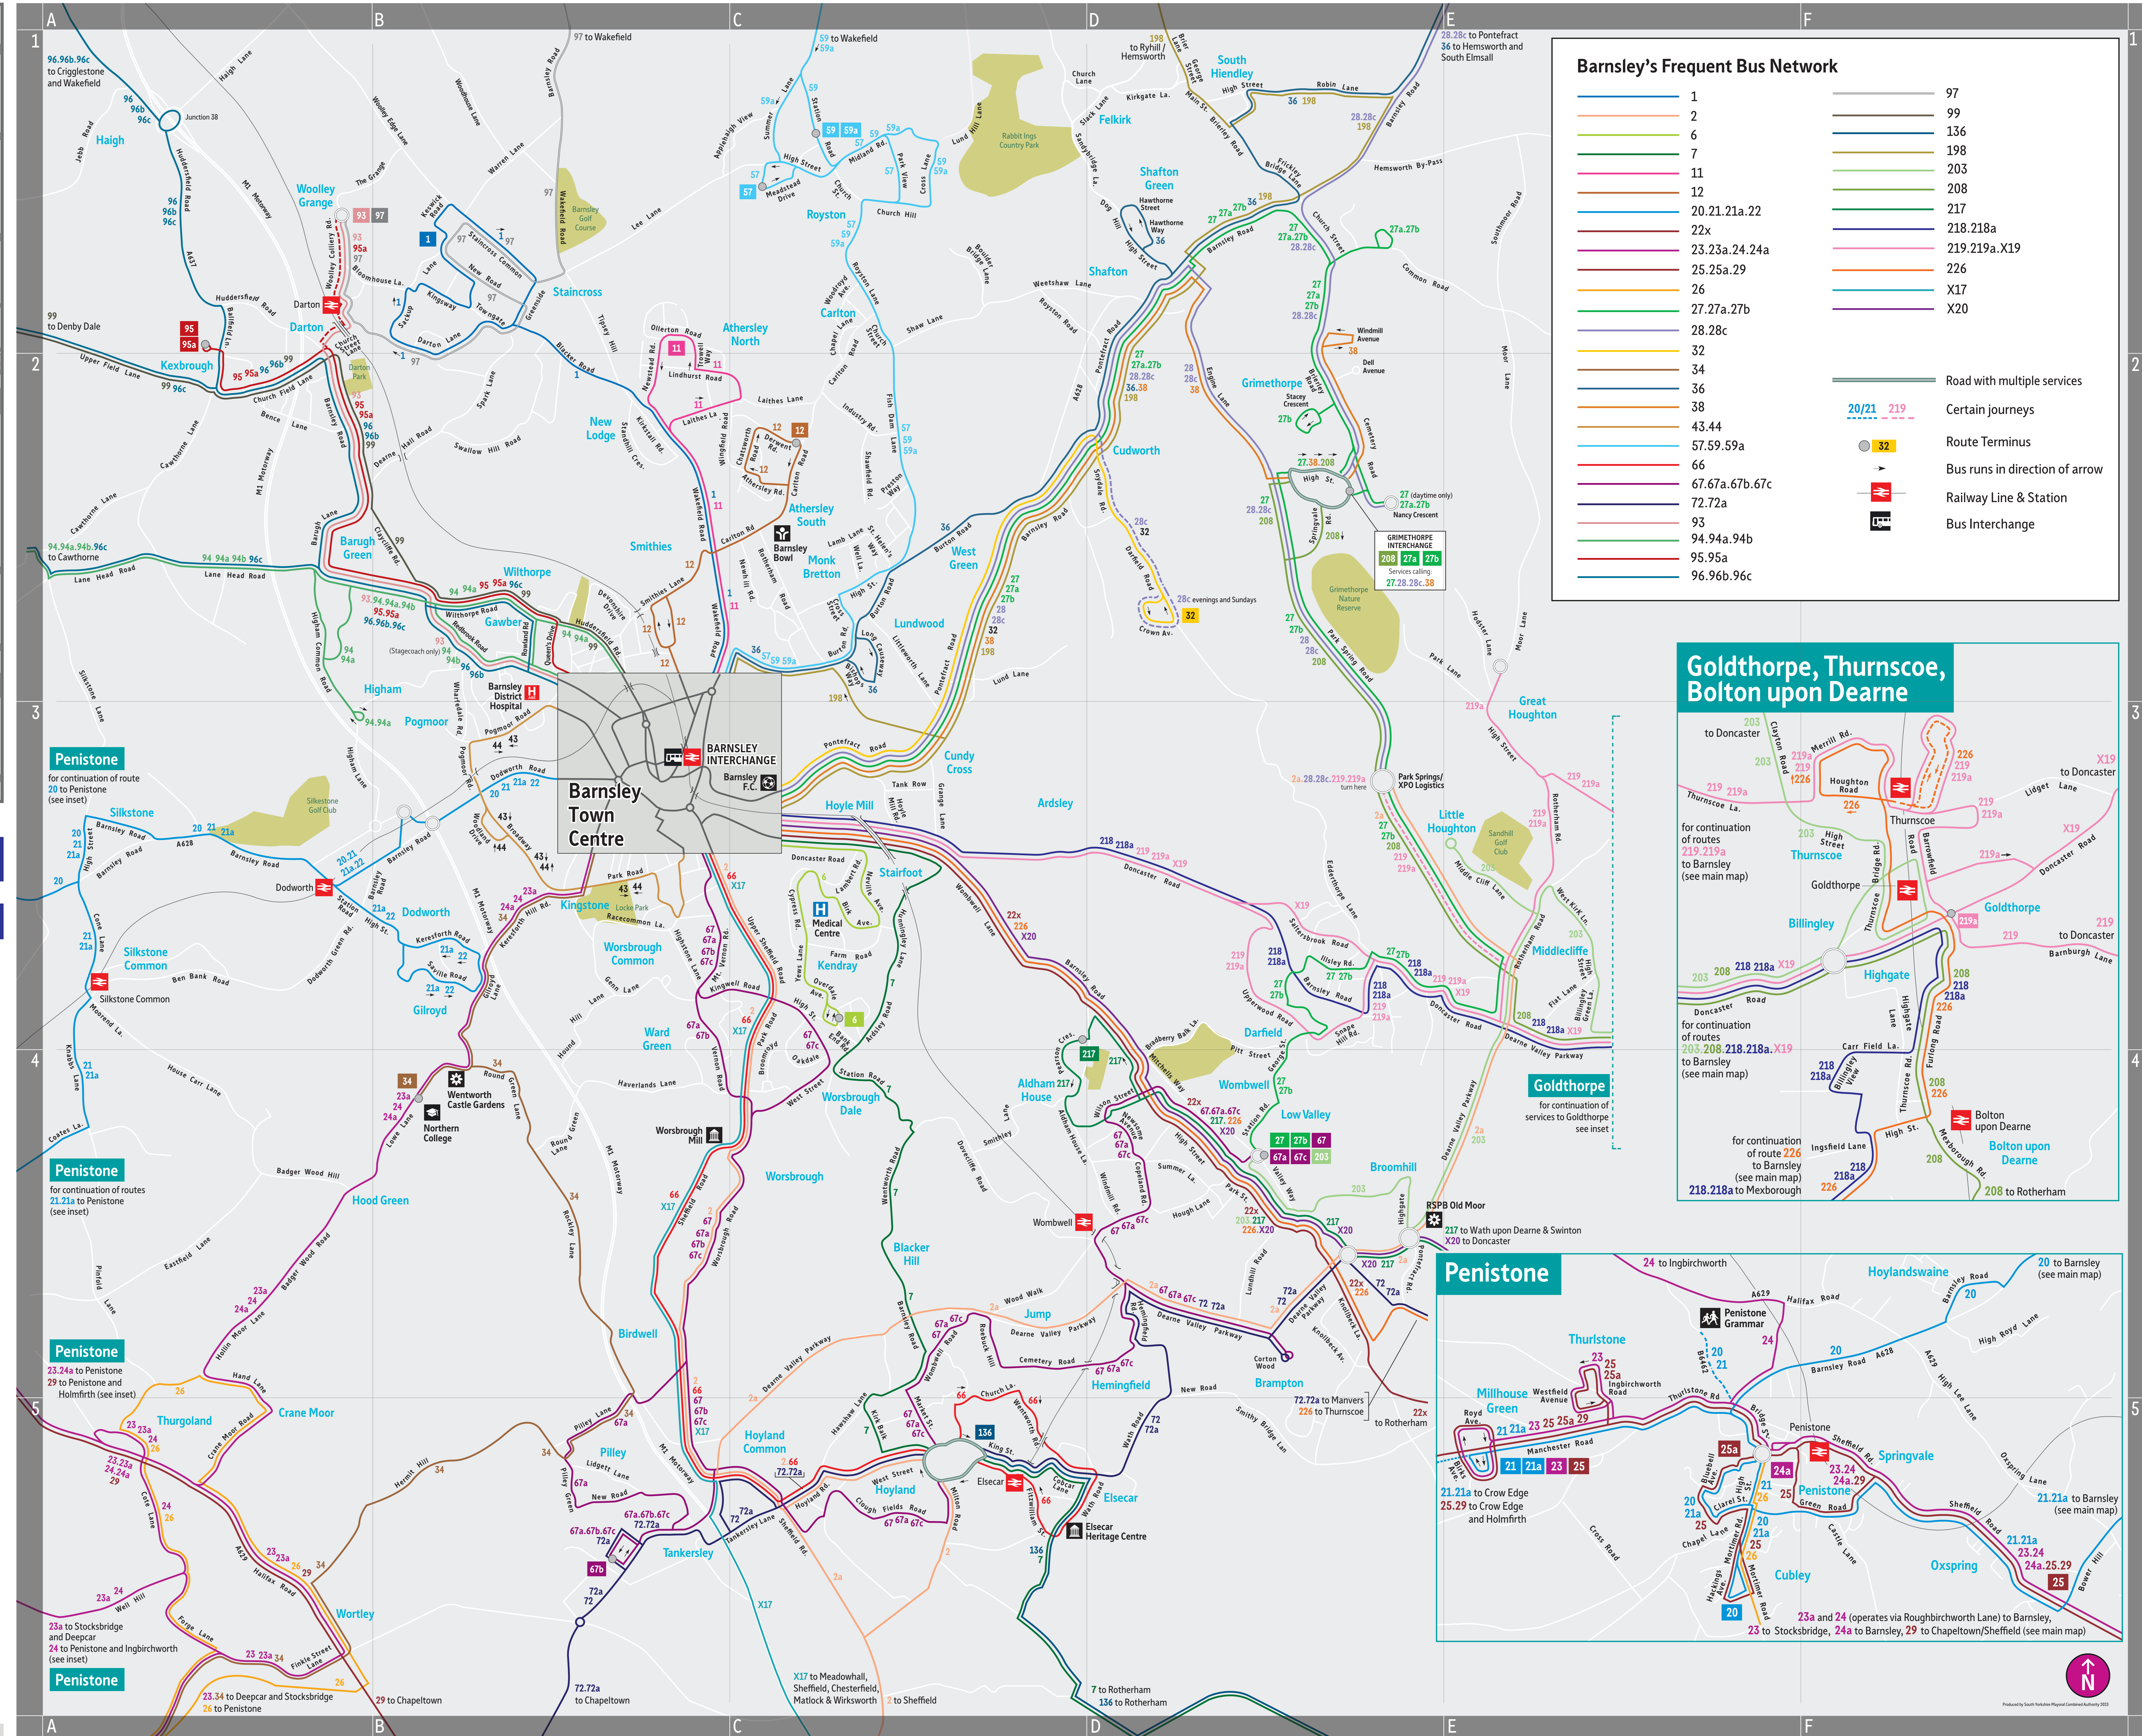

Barnsley Public Transport Map

Map of the public transport network in Barnsley and the surrounding area

Barnsley's Frequent Bus Network

1	97
2	99
6	136
7	198
11	203
12	208
20, 21, 21a, 22	217
22x	218, 218a
23, 23a, 24, 24a	219, 219a, X19
25, 25a, 29	226
26	X17
27, 27a, 27b	X20
28, 28c	
32	
34	
36	
38	
43, 44	
57, 59, 59a	
66	
67, 67a, 67b, 67c	
72, 72a	
93	
94, 94a, 94b	
95, 95a	
96, 96b, 96c	

- Road with multiple services
- Certain journeys (20/21, 219)
- Route Terminus (32)
- Bus runs in direction of arrow
- Railway Line & Station
- Bus Interchange

Services and destinations from town centre stops

Service	Towards	Town Centre Stops	Service	Towards	Town Centre Stops
1	Staincross	A, F	44	Pogmoor	A
2	Ecclesfield/Sheffield Centre	A	57	Royston	A, F
6	Worsbrough Dale	A	59	Wakefield City Centre	A, F
7	Rotherham Centre	A	59a	Royston	A, F
11	Athersley North	A, F	66	Elsecar	A
12	Athersley South	A, F	67/67a/67c	Wombwell	A
20	Penistone	A, B, D	67b	Tankersley	A
21/21a	Millhouse Green	A, B, D	93	Darton	A, B, C, E
22	Gilroyd	A, B, D	94/94a/94b	Cawthorne	A, B, C, E
22x	Rotherham Centre	A	95	Kexborough	A, B, C, E
23a	Deepcar	A, B, D	95a	Darton	A, B, C, E
24	Ingirchworth	A, B, D	96/96b/96c	Wakefield City Centre	A, B, C, E
24a	Penistone	A, B, D	99	Denby Dale	A, B, C, E
27/27a	Grimthorpe	A	198	South Elmsall	A
27b	Wombwell	A	218/218a	Rotherham Centre	A
28	Pontefract	A	219/219a	Doncaster Centre	A
28c	Pontefract	A	226	Thurnscoe	A
32	Cudworth	A	353	Holmfirth (Mon, Wed, and Friday only)	B, C, E
34	Stainborough/Stocksbridge	A, B, D	X17	Chesterfield/Matlock	A
36	South Elmsall	A, F	X19	Doncaster Centre	A
38	Grimthorpe	A	X20	Doncaster Centre	A
43	Kingstone	A, B, D			

Goldthorpe, Thurnscoe, Bolton upon Dearne

Map showing bus routes connecting Goldthorpe, Thurnscoe, and Bolton upon Dearne to Barnsley and other nearby locations like Doncaster and Mexborough.

Penistone

Map showing bus routes connecting Penistone to Barnsley and other nearby locations like Thurlstone, Millhouse Green, and Springvale.

Please note that not all services on the main map serve Barnsley town centre. For more information please visit the Travel South Yorkshire website.