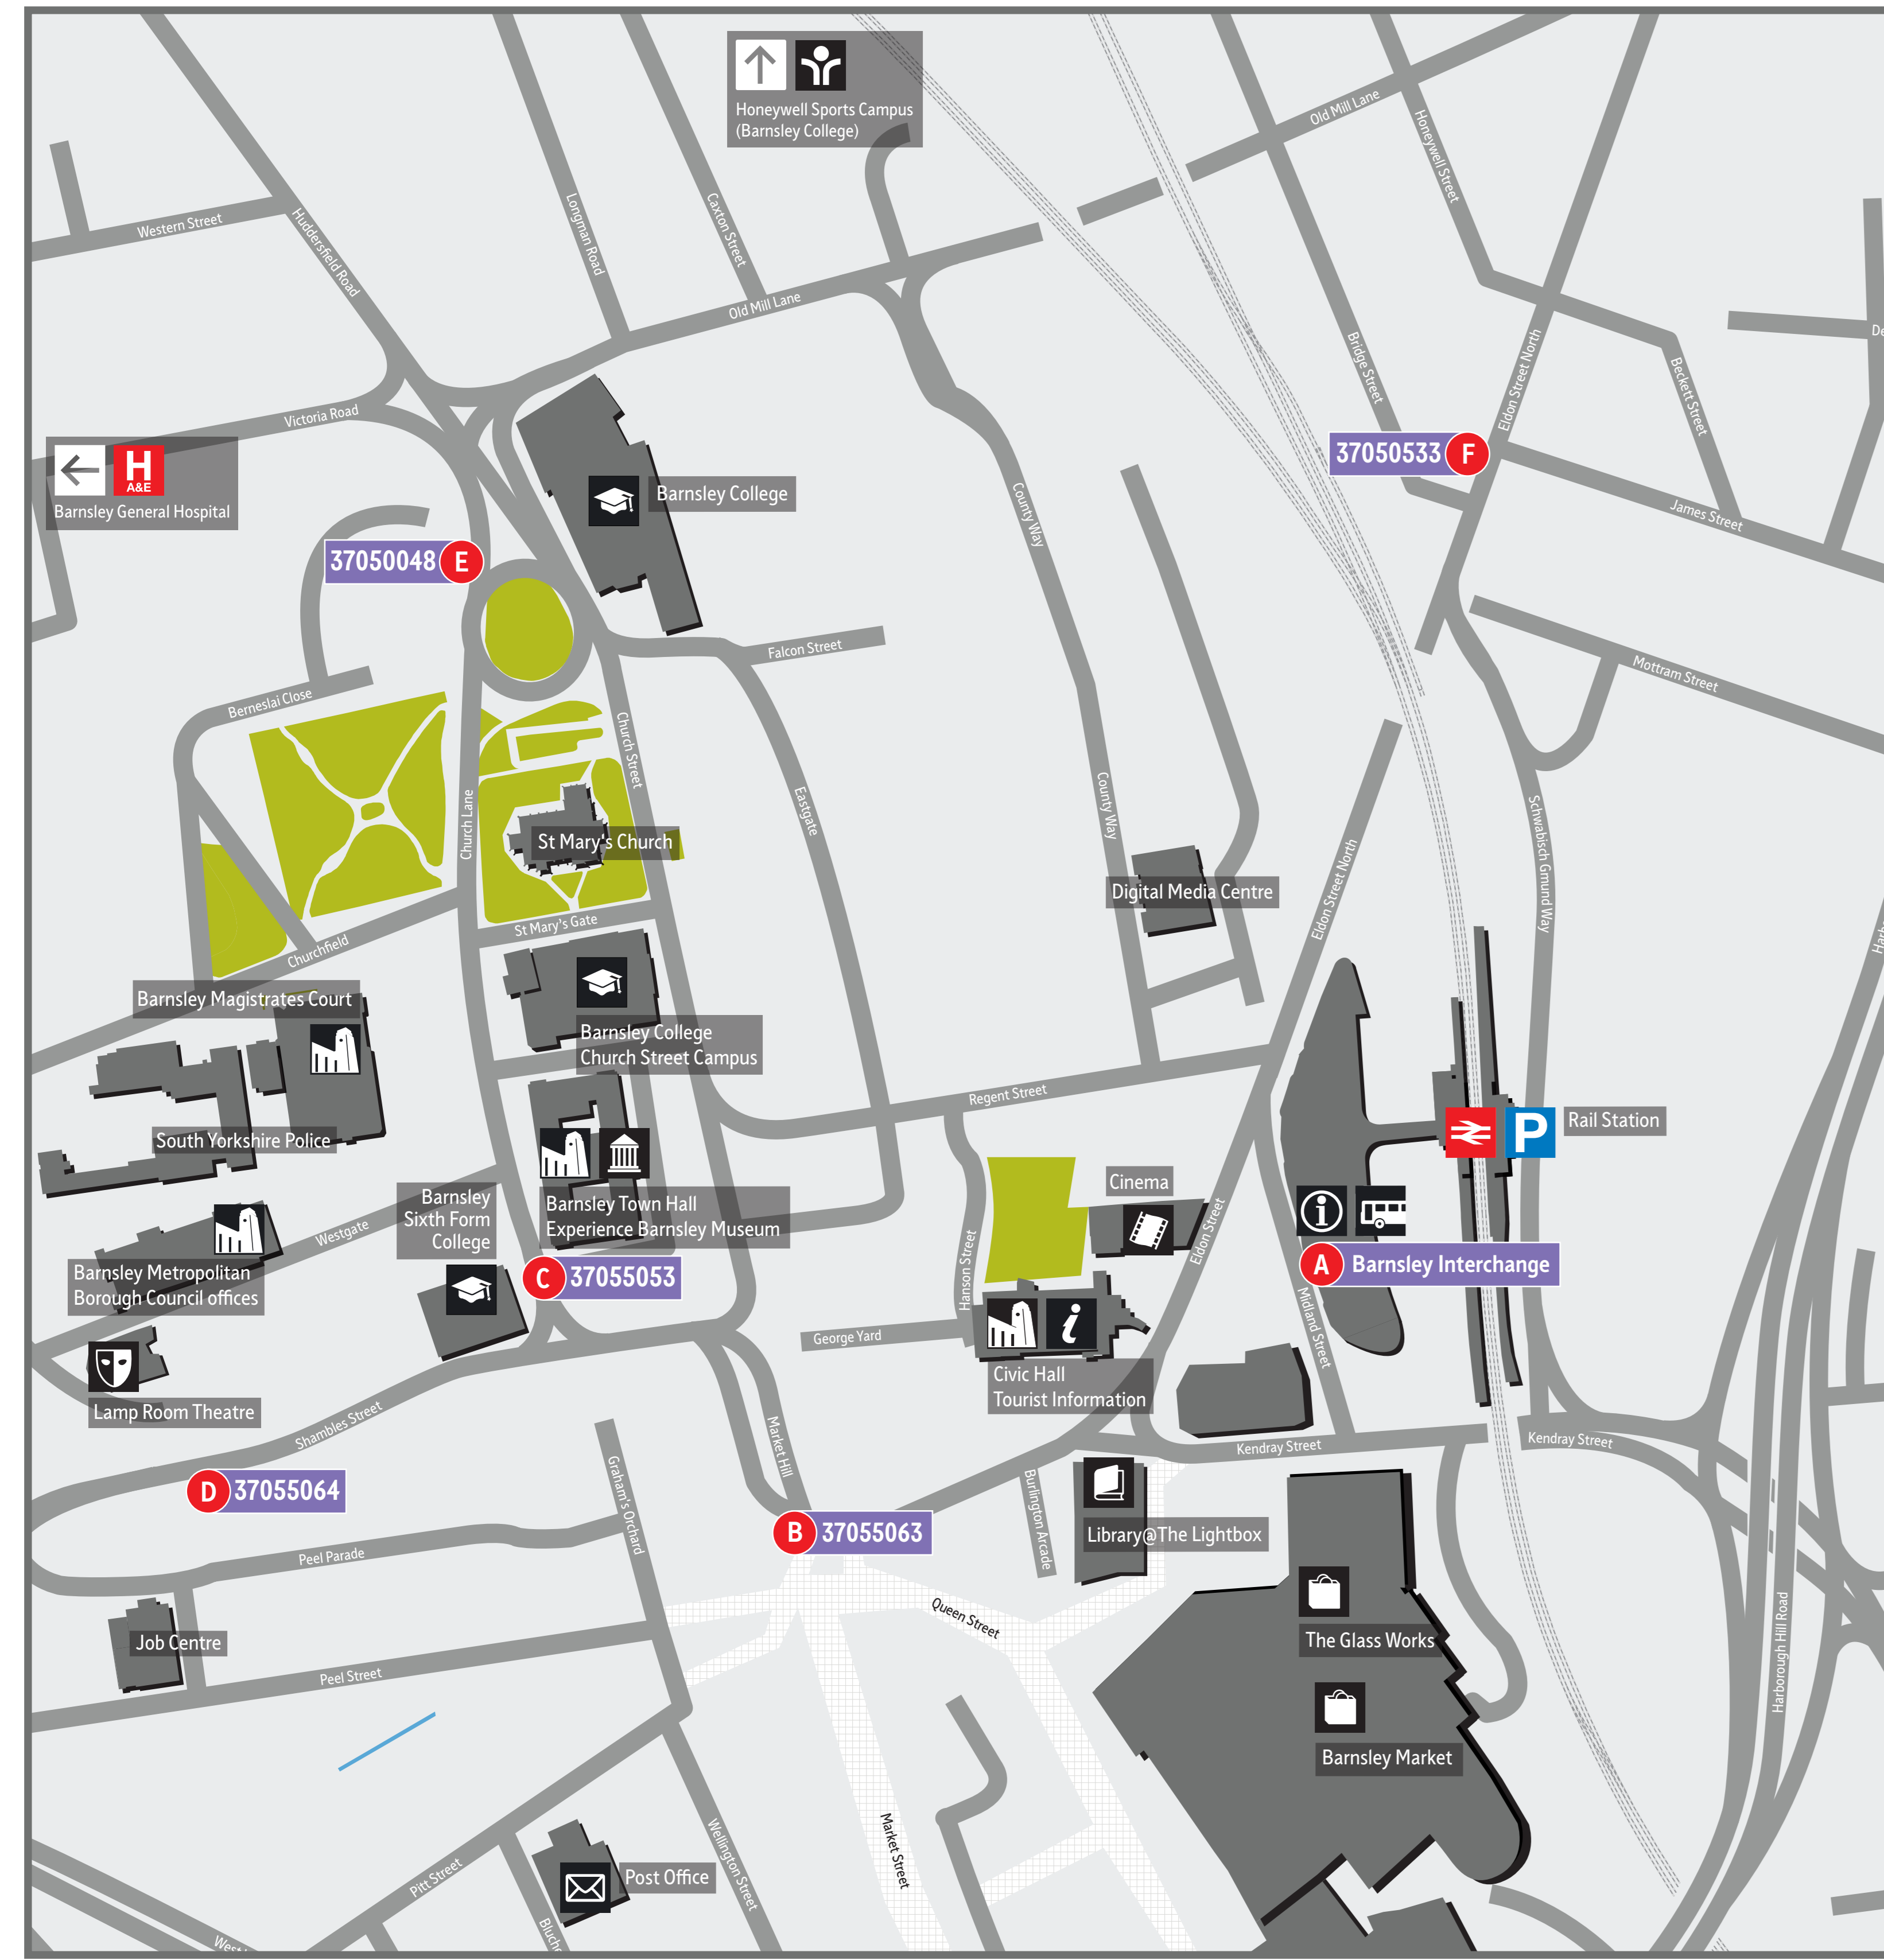

Barnsley Public Transport Map

Barnsley town centre map

Barnsley's Frequent Bus Network

1	97
2	99
6	136
7	198
11	203
12	208
20, 21, 21a, 22	217
22x	218, 218a
23, 23a, 24, 24a	219, 219a, X19
25, 25a, 29	226
26	X17
27, 27a, 27b	X20
28, 28c	
32	
34	
36	
38	
43, 44	
57, 59, 59a	
66	
67, 67a, 67b, 67c	
72, 72a	
93	
94, 94a, 94b	
95, 95a	
96, 96b, 96c	

- Road with multiple services
- Certain journeys (20/21, 219)
- Route Terminus (32)
- Bus runs in direction of arrow
- Railway Line & Station
- Bus Interchange

Services and destinations from town centre stops

Service	Towards	Town Centre Stops	Service	Towards	Town Centre Stops
1	Staincross	A, F	44	Pogmoor	A
2	Ecclesfield/Sheffield Centre	A	57	Royston	A, F
6	Worsbrough Dale	A	59	Wakefield City Centre	A, F
7	Rotherham Centre	A	59a	Royston	A, F
11	Athersley North	A, F	66	Elsecar	A
12	Athersley South	A, F	67/67a/67c	Wombwell	A
20	Penistone	A, B, D	67b	Tankersley	A
21/21a	Millhouse Green	A, B, D	93	Darton	A, B, C, E
22	Gilroyd	A, B, D	94/94a/94b	Cawthorne	A, B, C, E
22x	Rotherham Centre	A	95	Kexborough	A, B, C, E
23a	Deepcar	A, B, D	95a	Darton	A, B, C, E
24	Ingirchworth	A, B, D	96/96b/96c	Wakefield City Centre	A, B, C, E
24a	Penistone	A, B, D	99	Denby Dale	A, B, C, E
27/27a	Grimthorpe	A	198	South Elmsall	A
27b	Wombwell	A	218/218a	Rotherham Centre	A
28	Pontefract	A	219/219a	Doncaster Centre	A
28c	Pontefract	A	226	Thurnscoe	A
32	Cudworth	A	353	Holmfirth (Mon, Wed, and Friday only)	B, C, E
34	Stainborough/Stocksbridge	A, B, D	X17	Chesterfield/Matlock	A
36	South Elmsall	A, F	X19	Doncaster Centre	A
38	Grimthorpe	A	X20	Doncaster Centre	A
43	Kingstone	A, B, D			

Goldthorpe, Thurnscoe, Bolton upon Dearne

Map showing bus routes connecting Goldthorpe, Thurnscoe, and Bolton upon Dearne to Barnsley and other nearby locations like Doncaster and Mexborough.

Penistone

Map showing bus routes connecting Penistone to Barnsley and other nearby locations like Thurlstone, Millhouse Green, and Springvale.

Please note that not all services on the main map serve Barnsley town centre. For more information please visit the Travel South Yorkshire website.