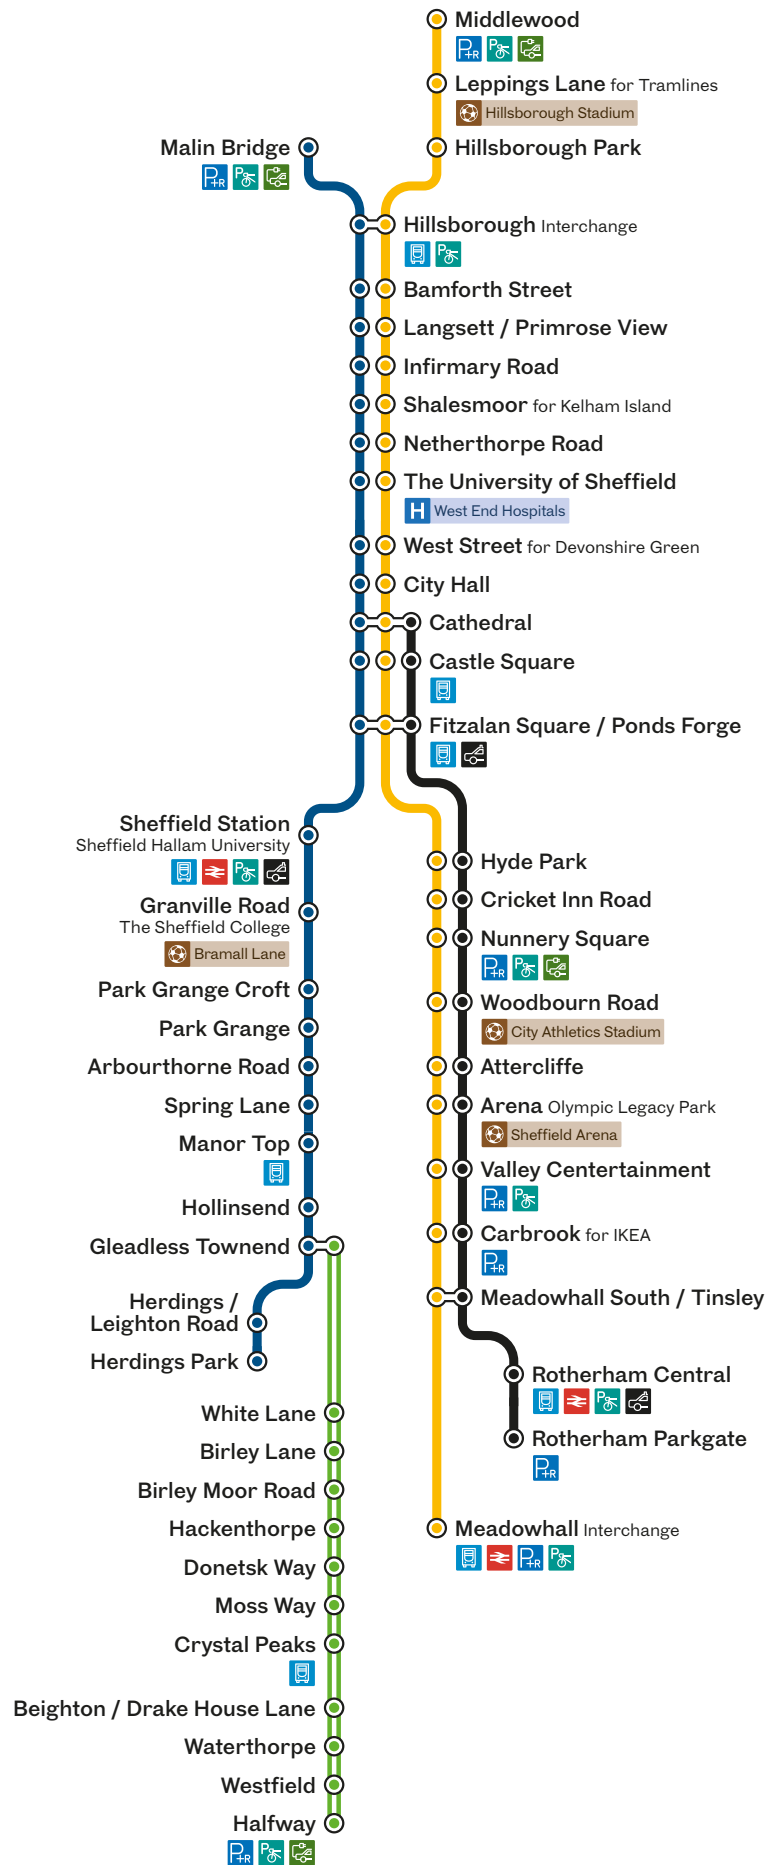

Supertram Network Map from Saturday 20 July

There will be temporary changes to parts of the tram network during improvement works.

Tram services between Gleadless Townend and Halfway are expected to resume on **Saturday 03 August**.

Map Key

- Blue route
- Yellow route
- Tram Train
- BL1 bus service

Any valid tram ticket can be used for travel on the BL1 bus service. Purchase tickets using the TSY Mobile app or from a conductor on your connecting tram service.

Bus Interchange	Train Interchange
Park and Ride	Cycle Parking
EV Charging	Taxi Rank
Nearby Hospital	Nearby Stadium

To find out more information visit:
travelsouthyorkshire.com/NetworkImprovements