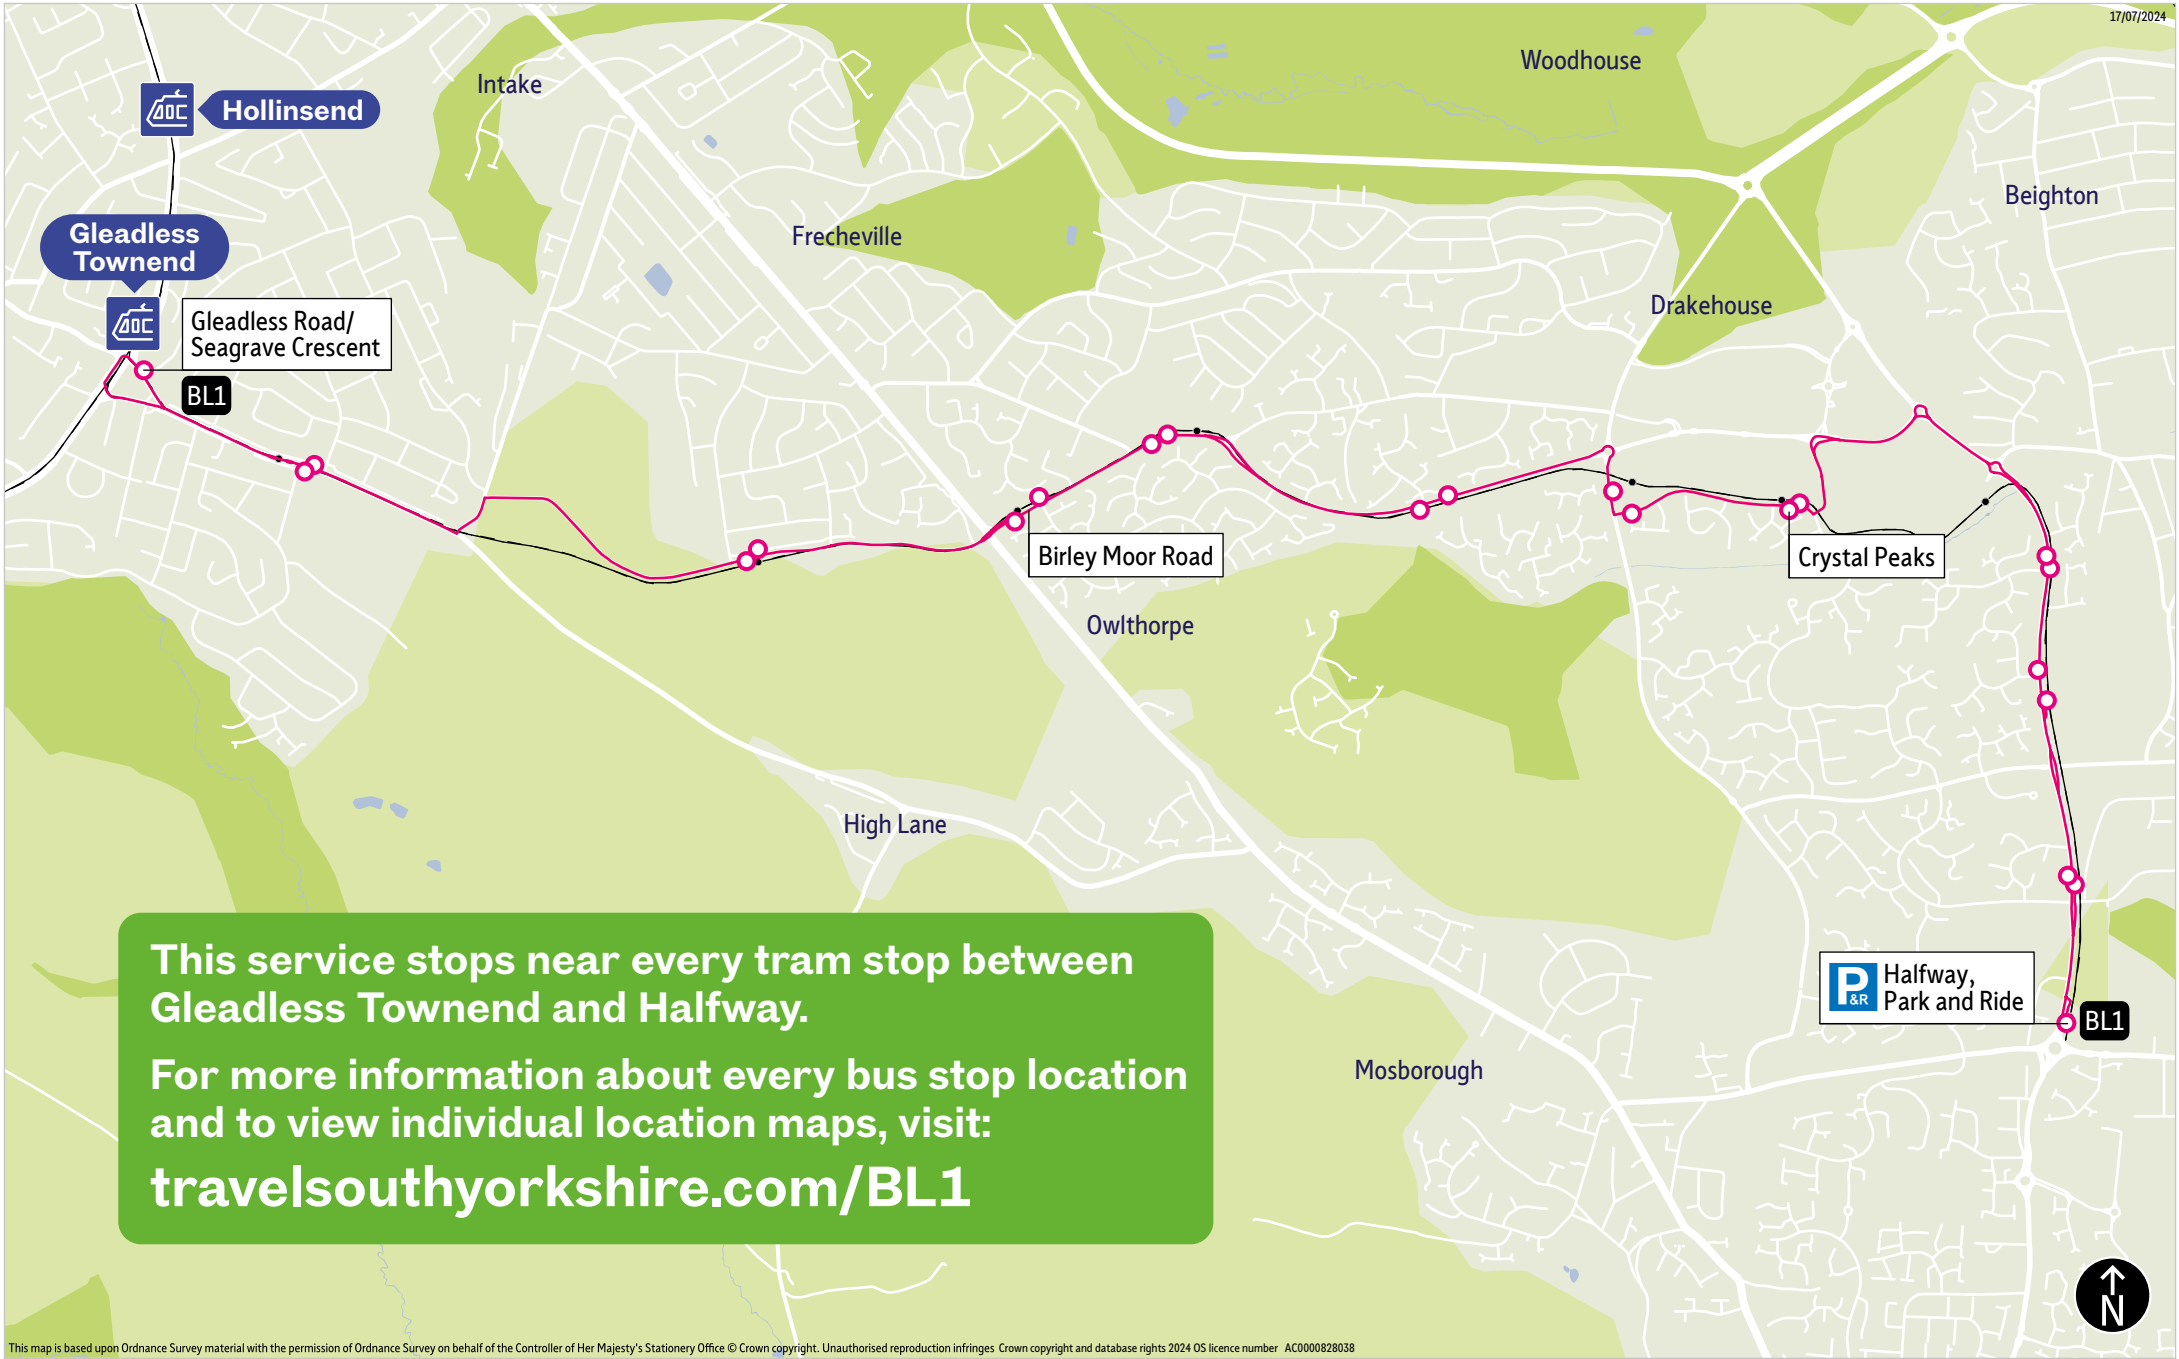

Bus route map for service BL1

17/07/2024

This service stops near every tram stop between Gleadless Townend and Halfway.
For more information about every bus stop location and to view individual location maps, visit:
travelsouthyorkshire.com/BL1

- = Terminus point
- = Public transport
- = Shopping area
- = Bus route & stops
- = Rail line & station
- = Tram route & stop