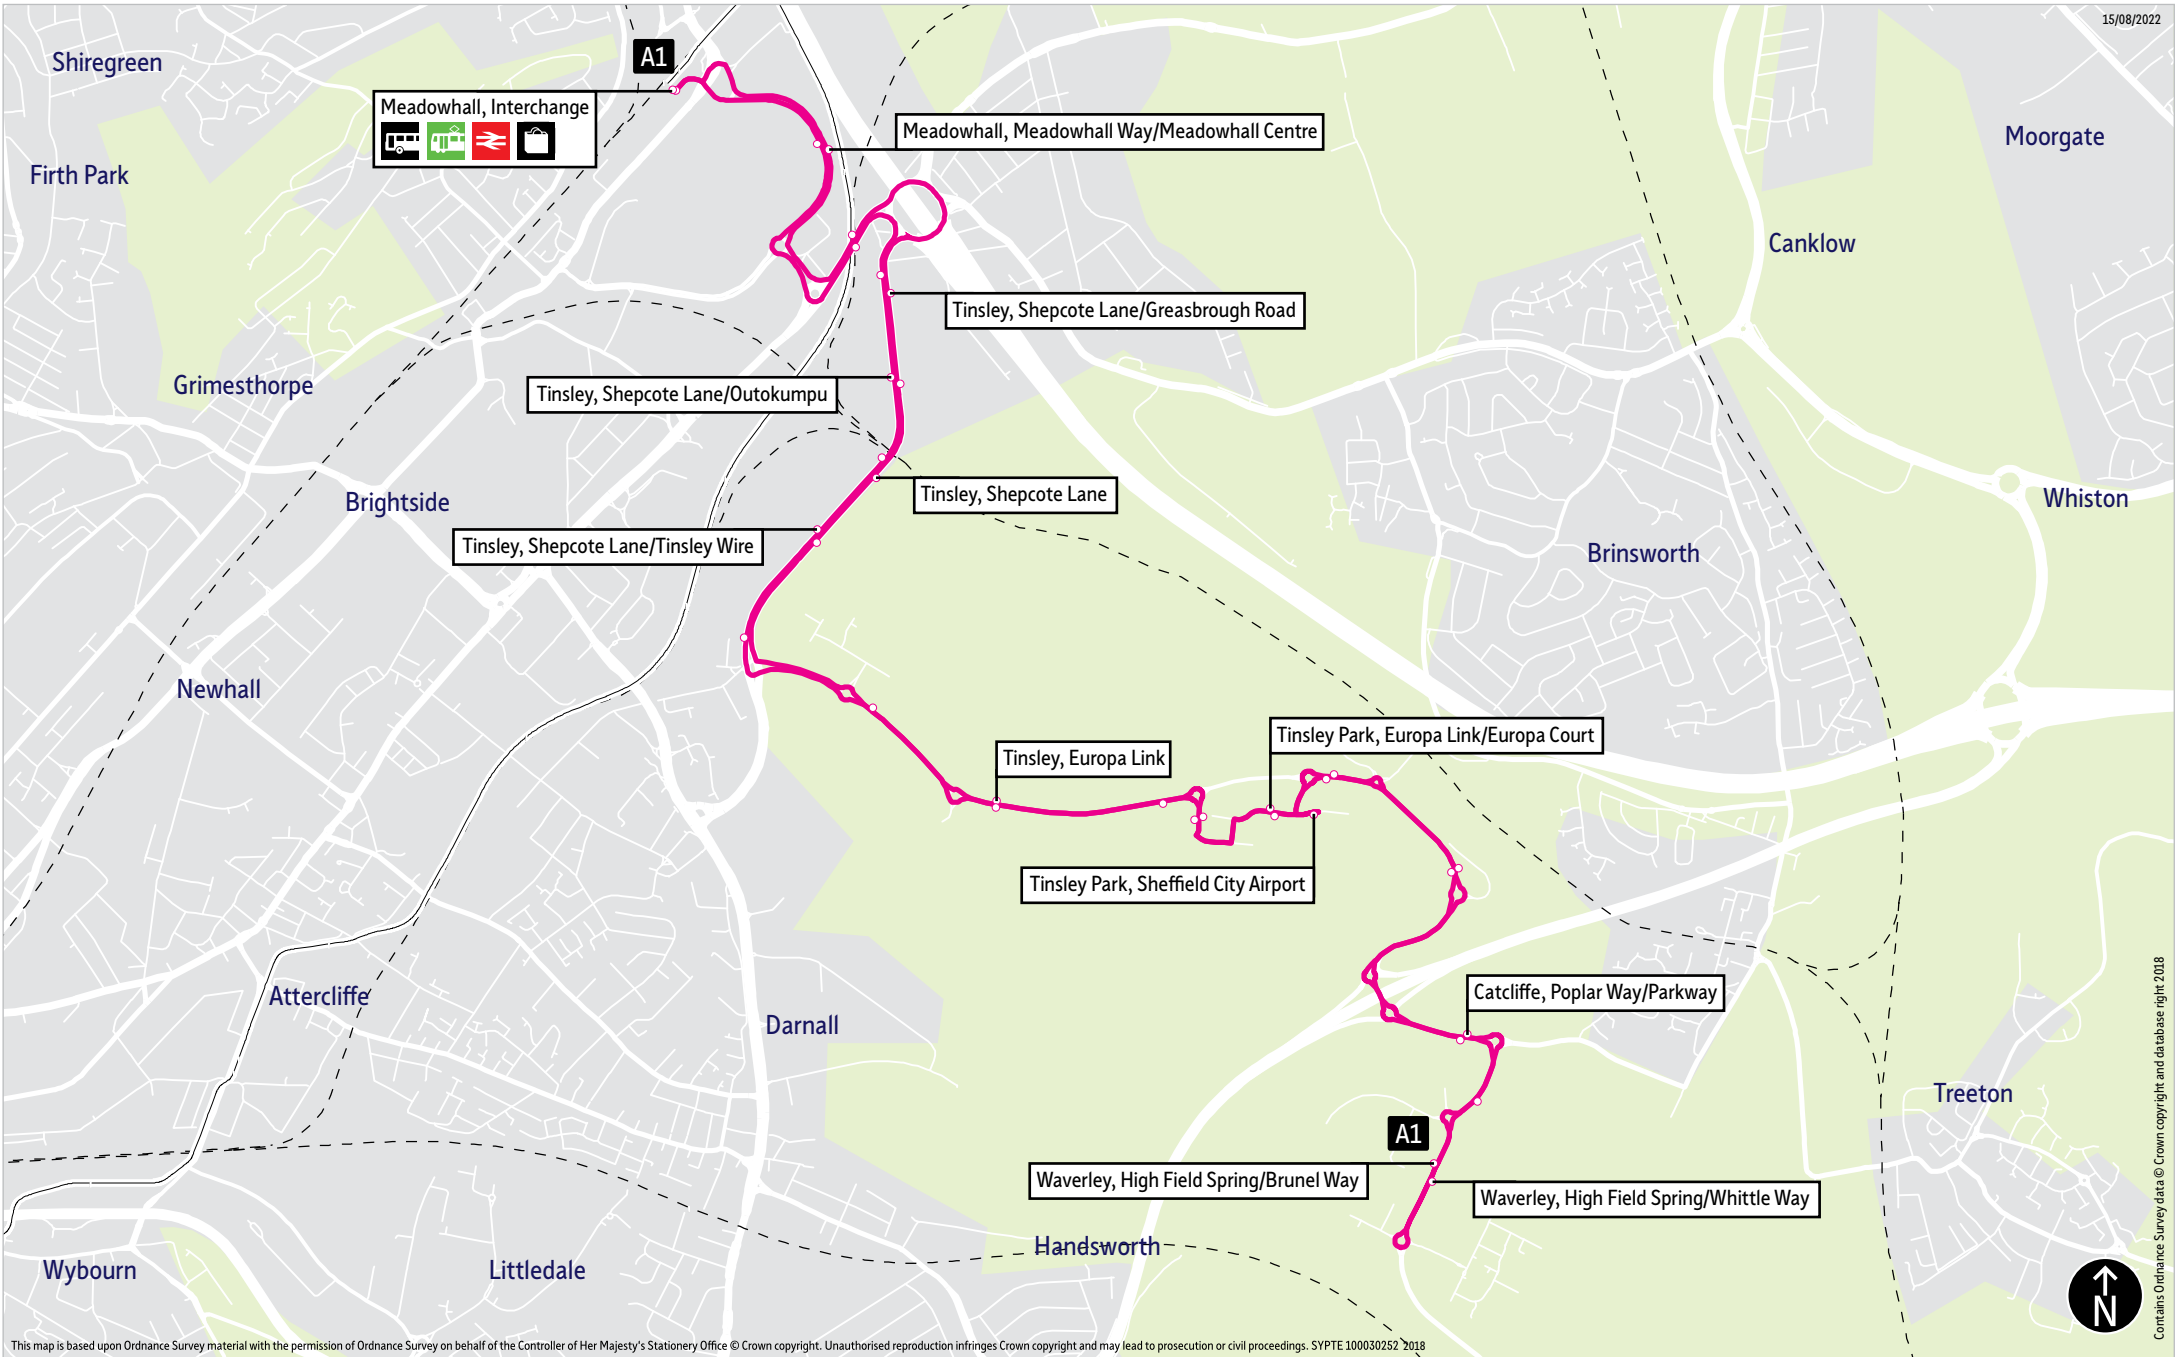

Bus route map for service A1

15/08/2022

= Terminus point
 = Public transport
 = Shopping area
 = Bus route & stops
 = Rail line & station
 = Tram route & stop

Contains Ordnance Survey data © Crown copyright and database right 2018