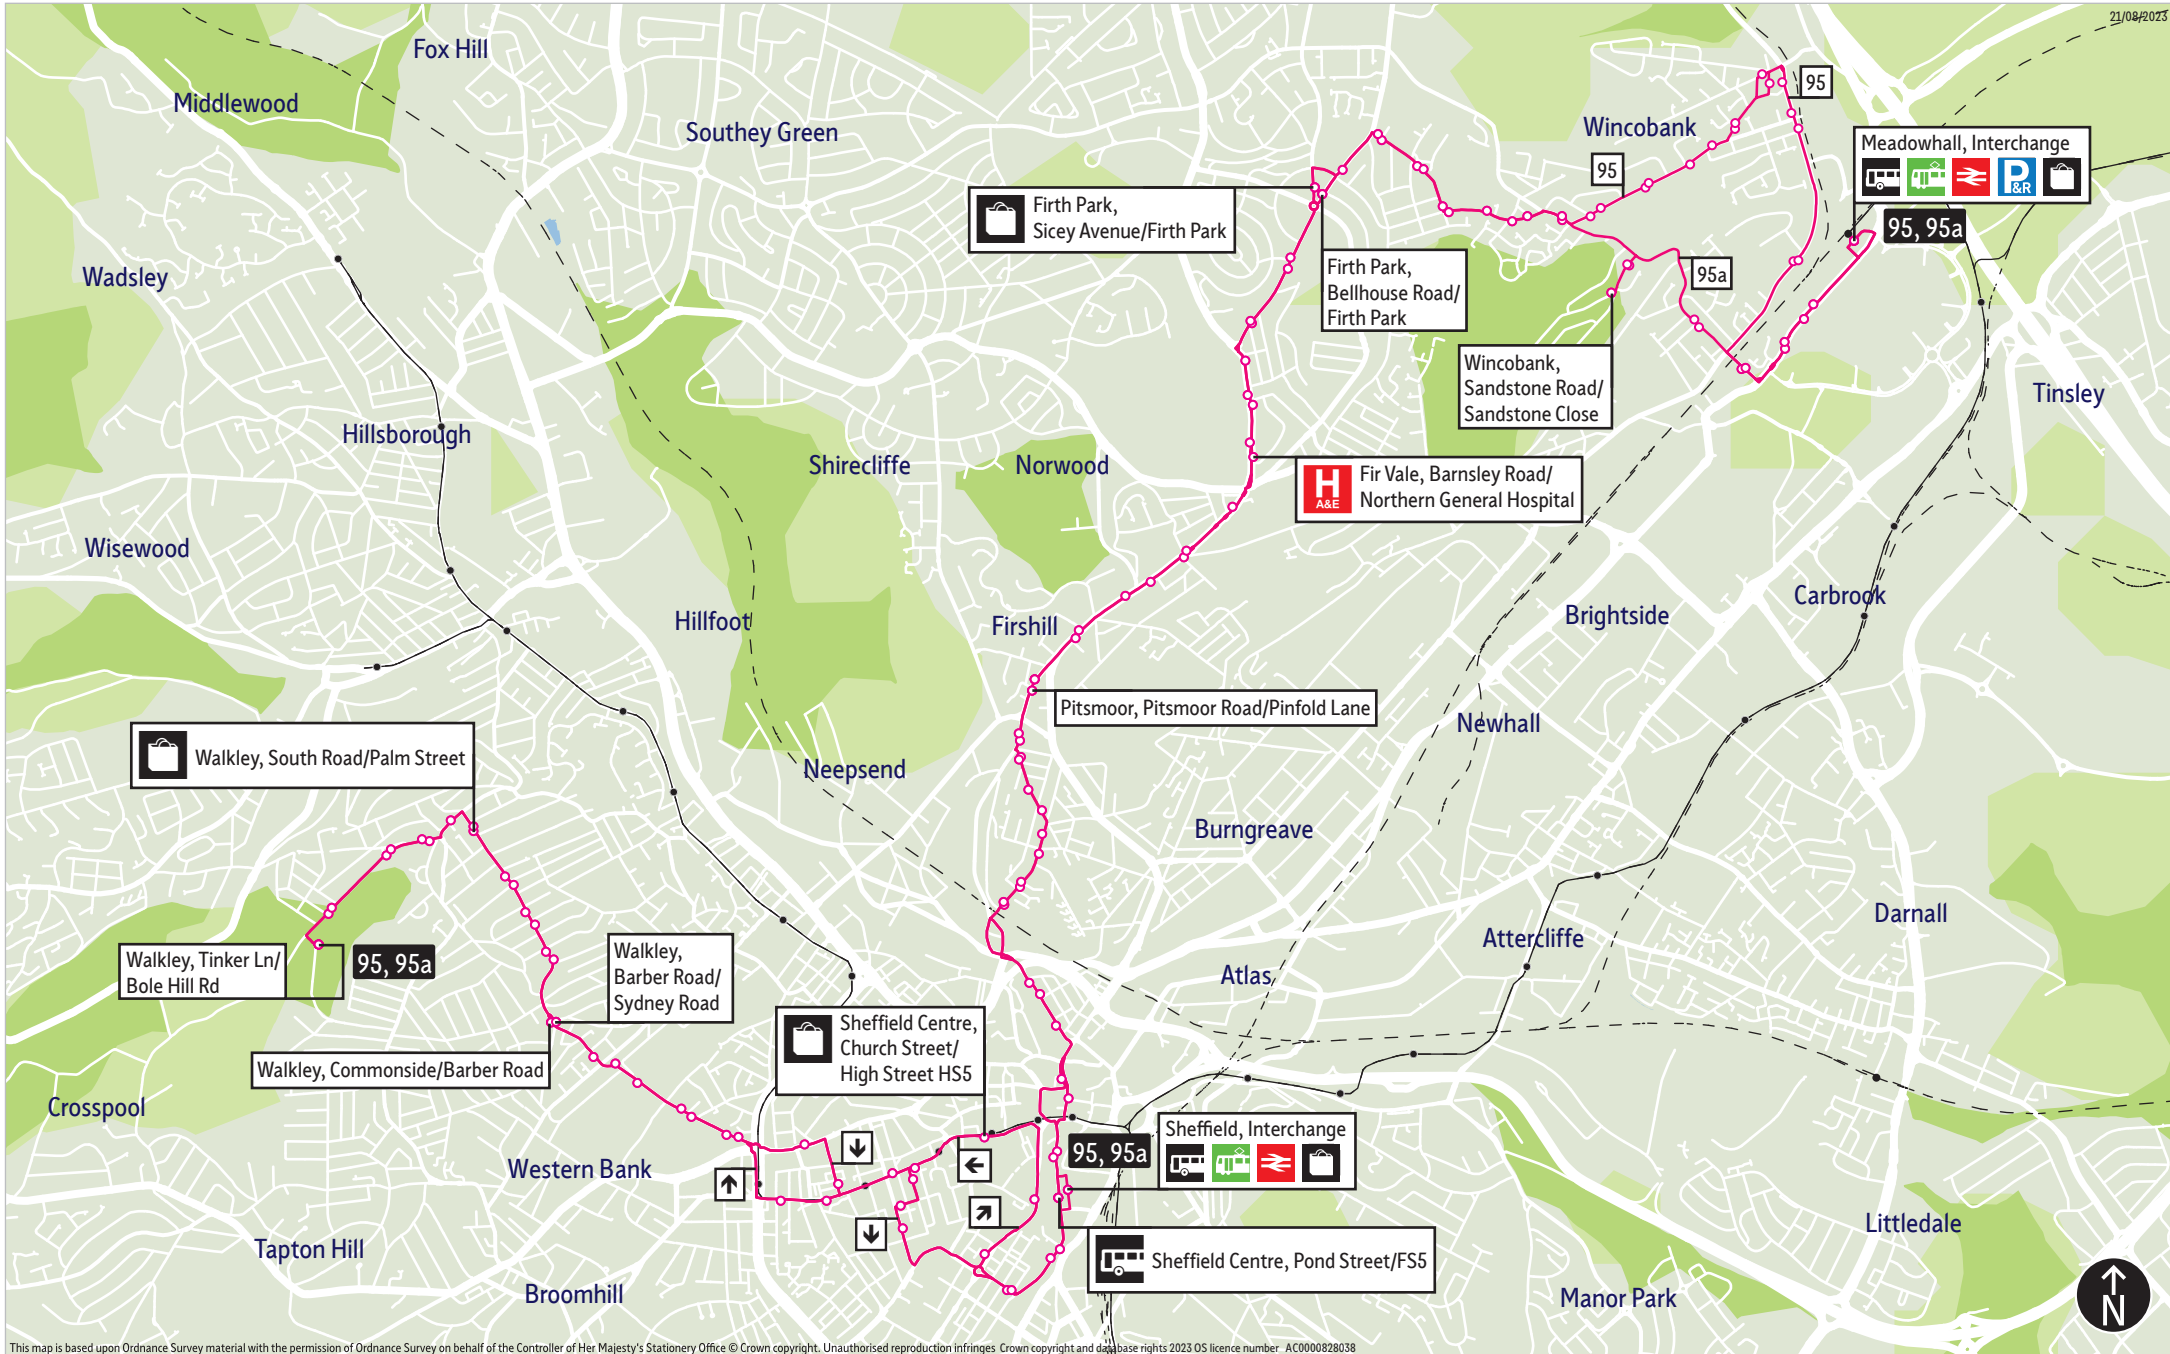

Bus route map for services 95 & 95a

= Terminus point

 = Public transport
 = Shopping area
 = Bus route & stops
 = Rail line & station
 = Tram route & stop