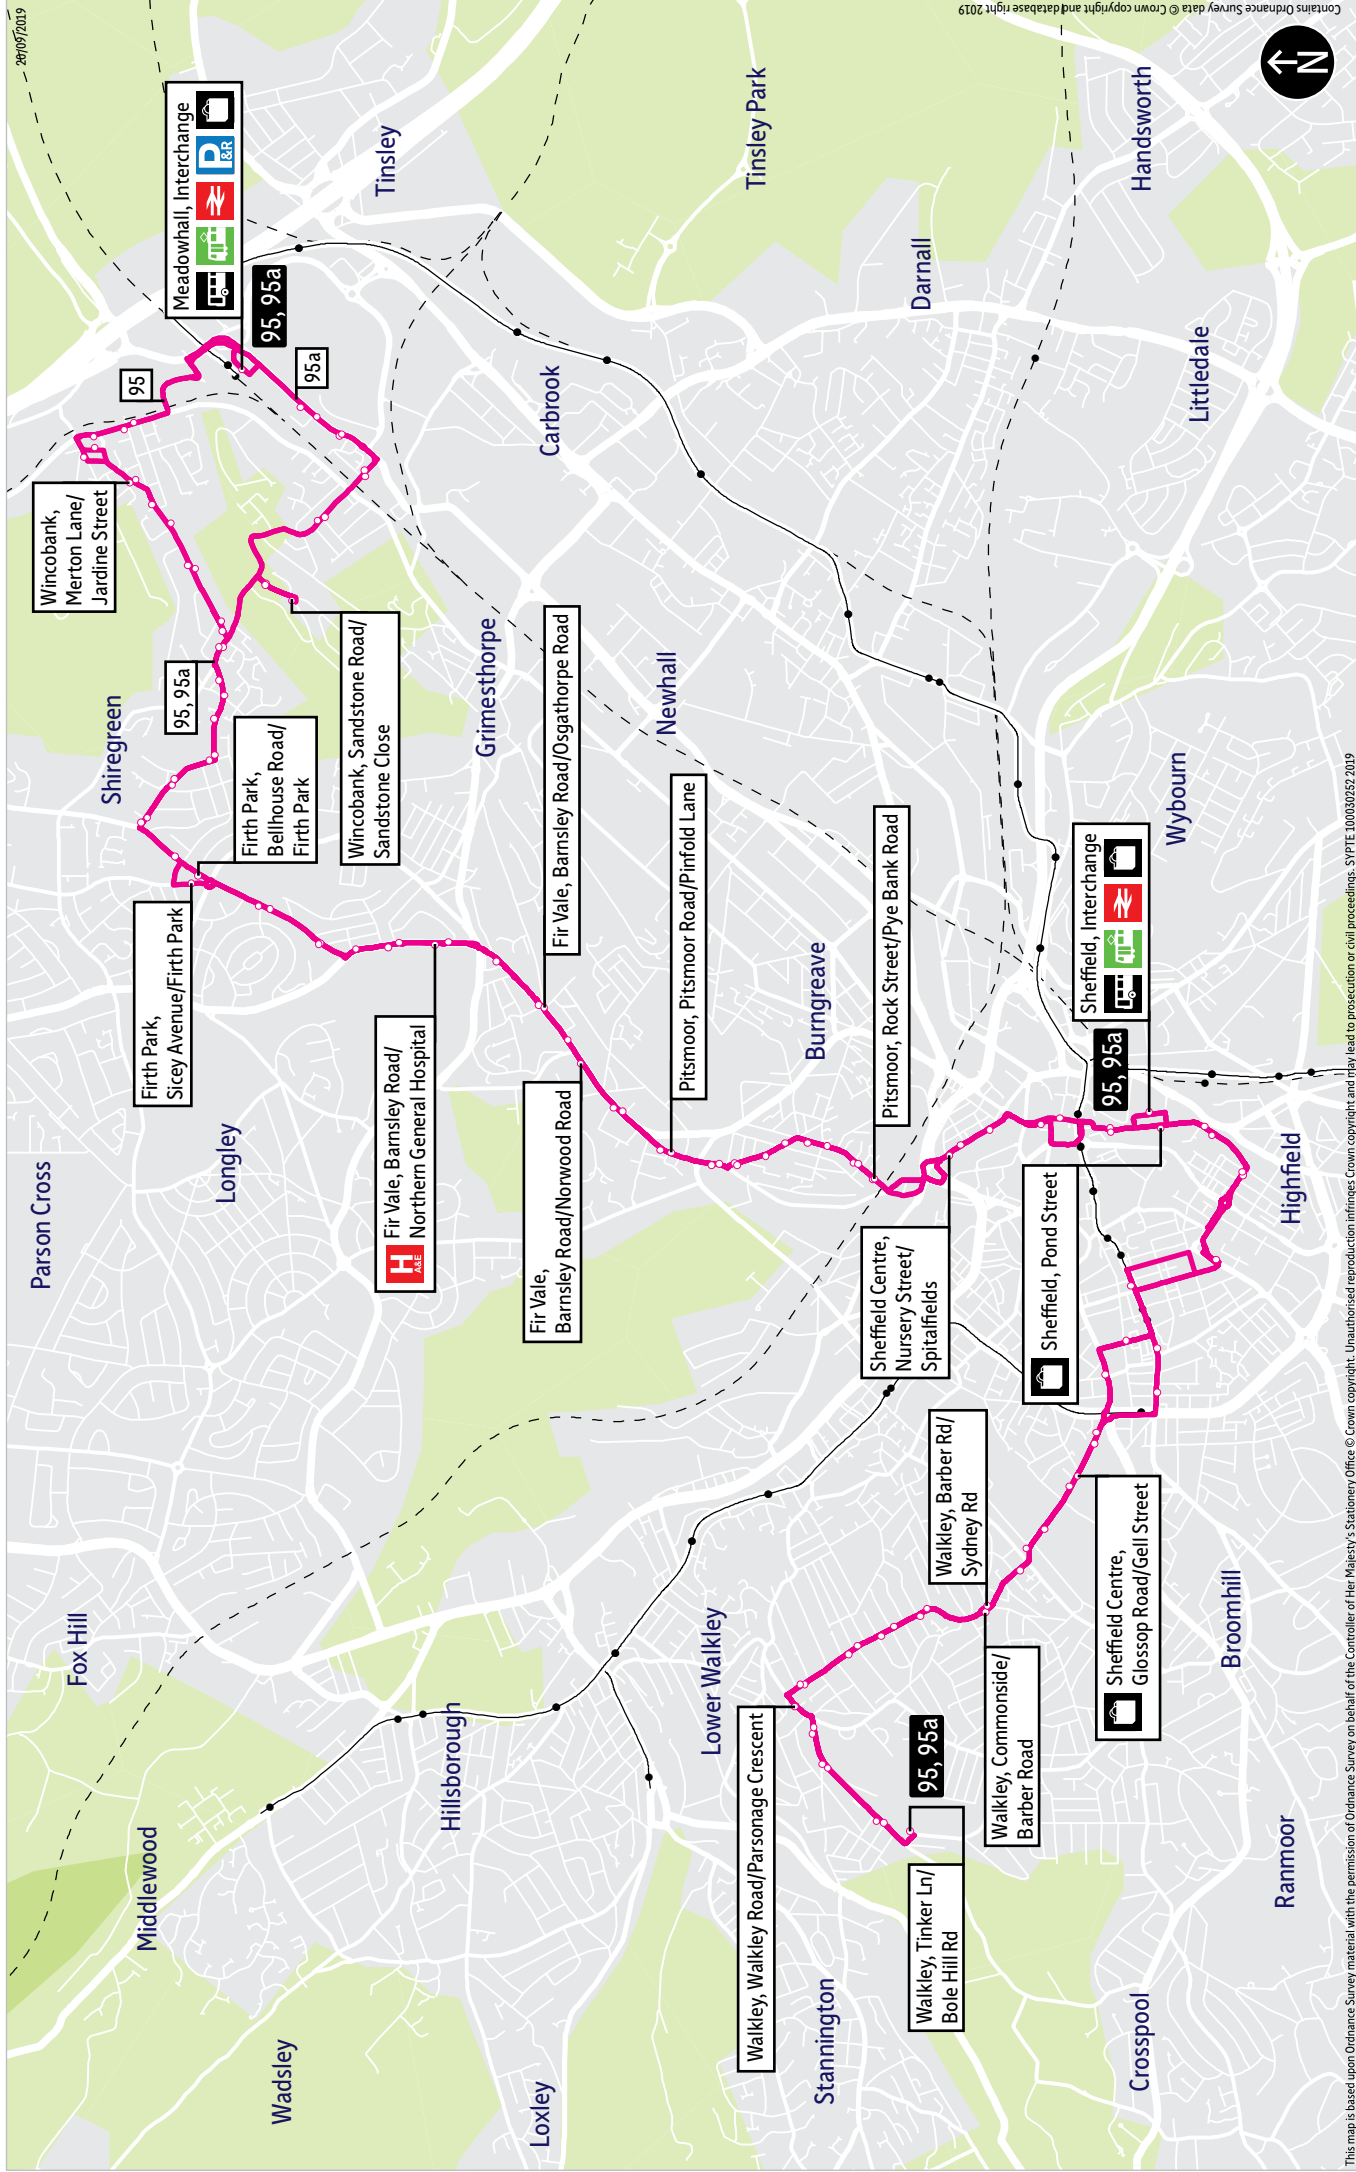

Bus route map for services 95 and 95a

- = Terminus point
- = Public transport
- = Shopping area
- = Bus route & stops
- = Rail line & station
- = Tram route & stop