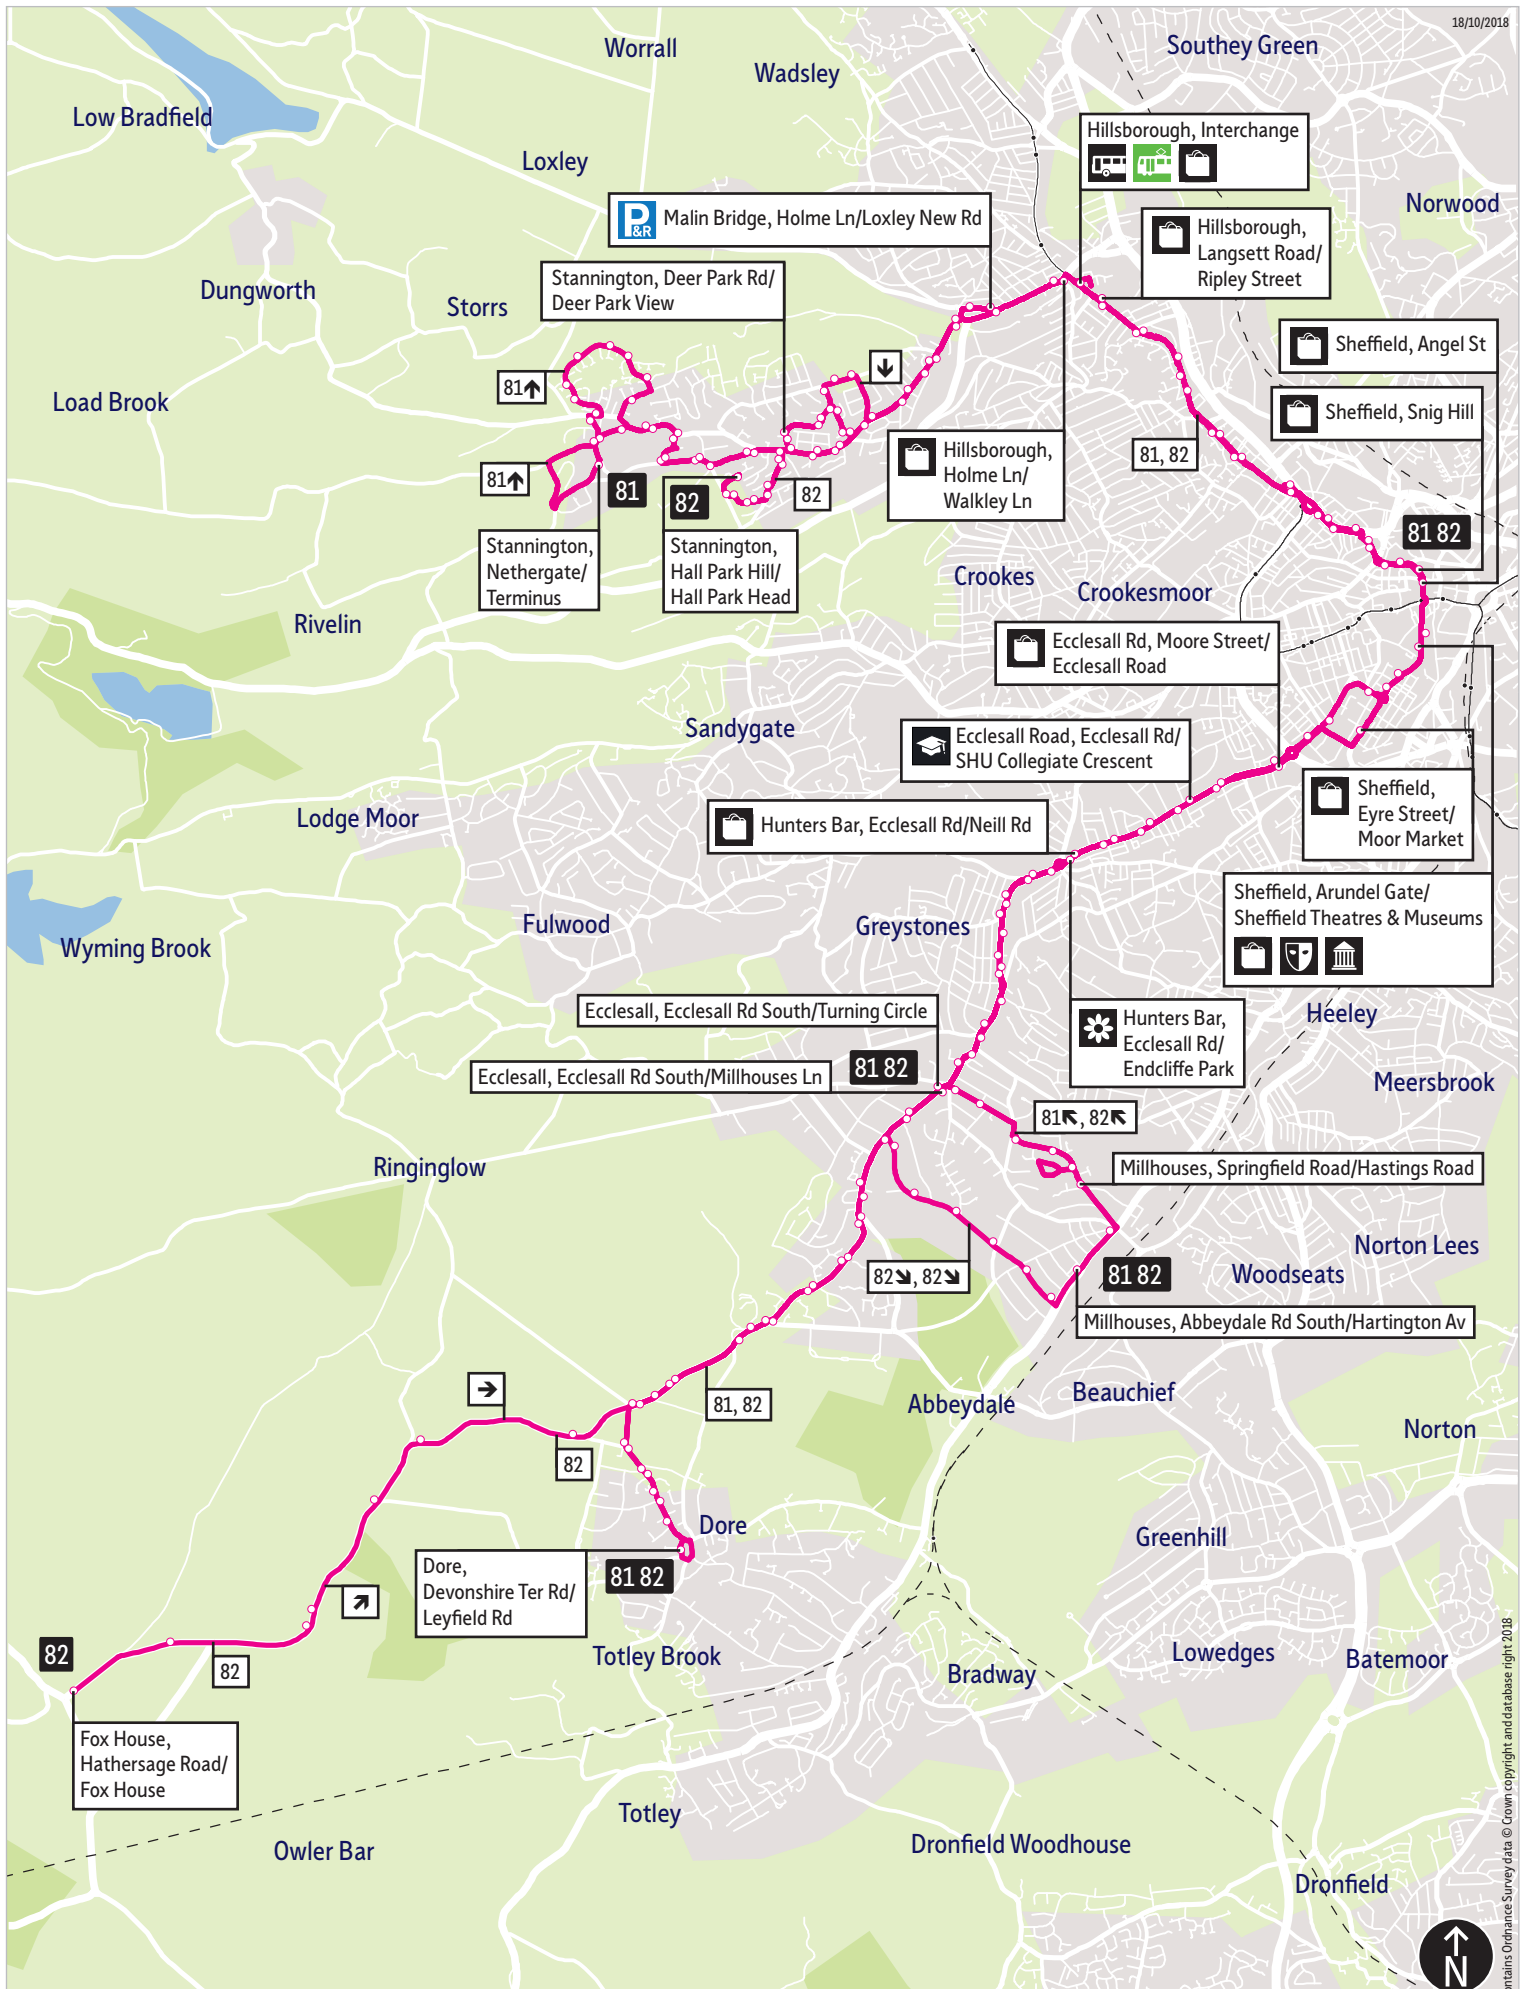

Bus route map for services 81 and 82

18/10/2018

- = Terminus point
- = Public transport
- = Shopping area
- —●— = Bus route & stops
- - - = Rail line & station
- - - = Tram route & stop