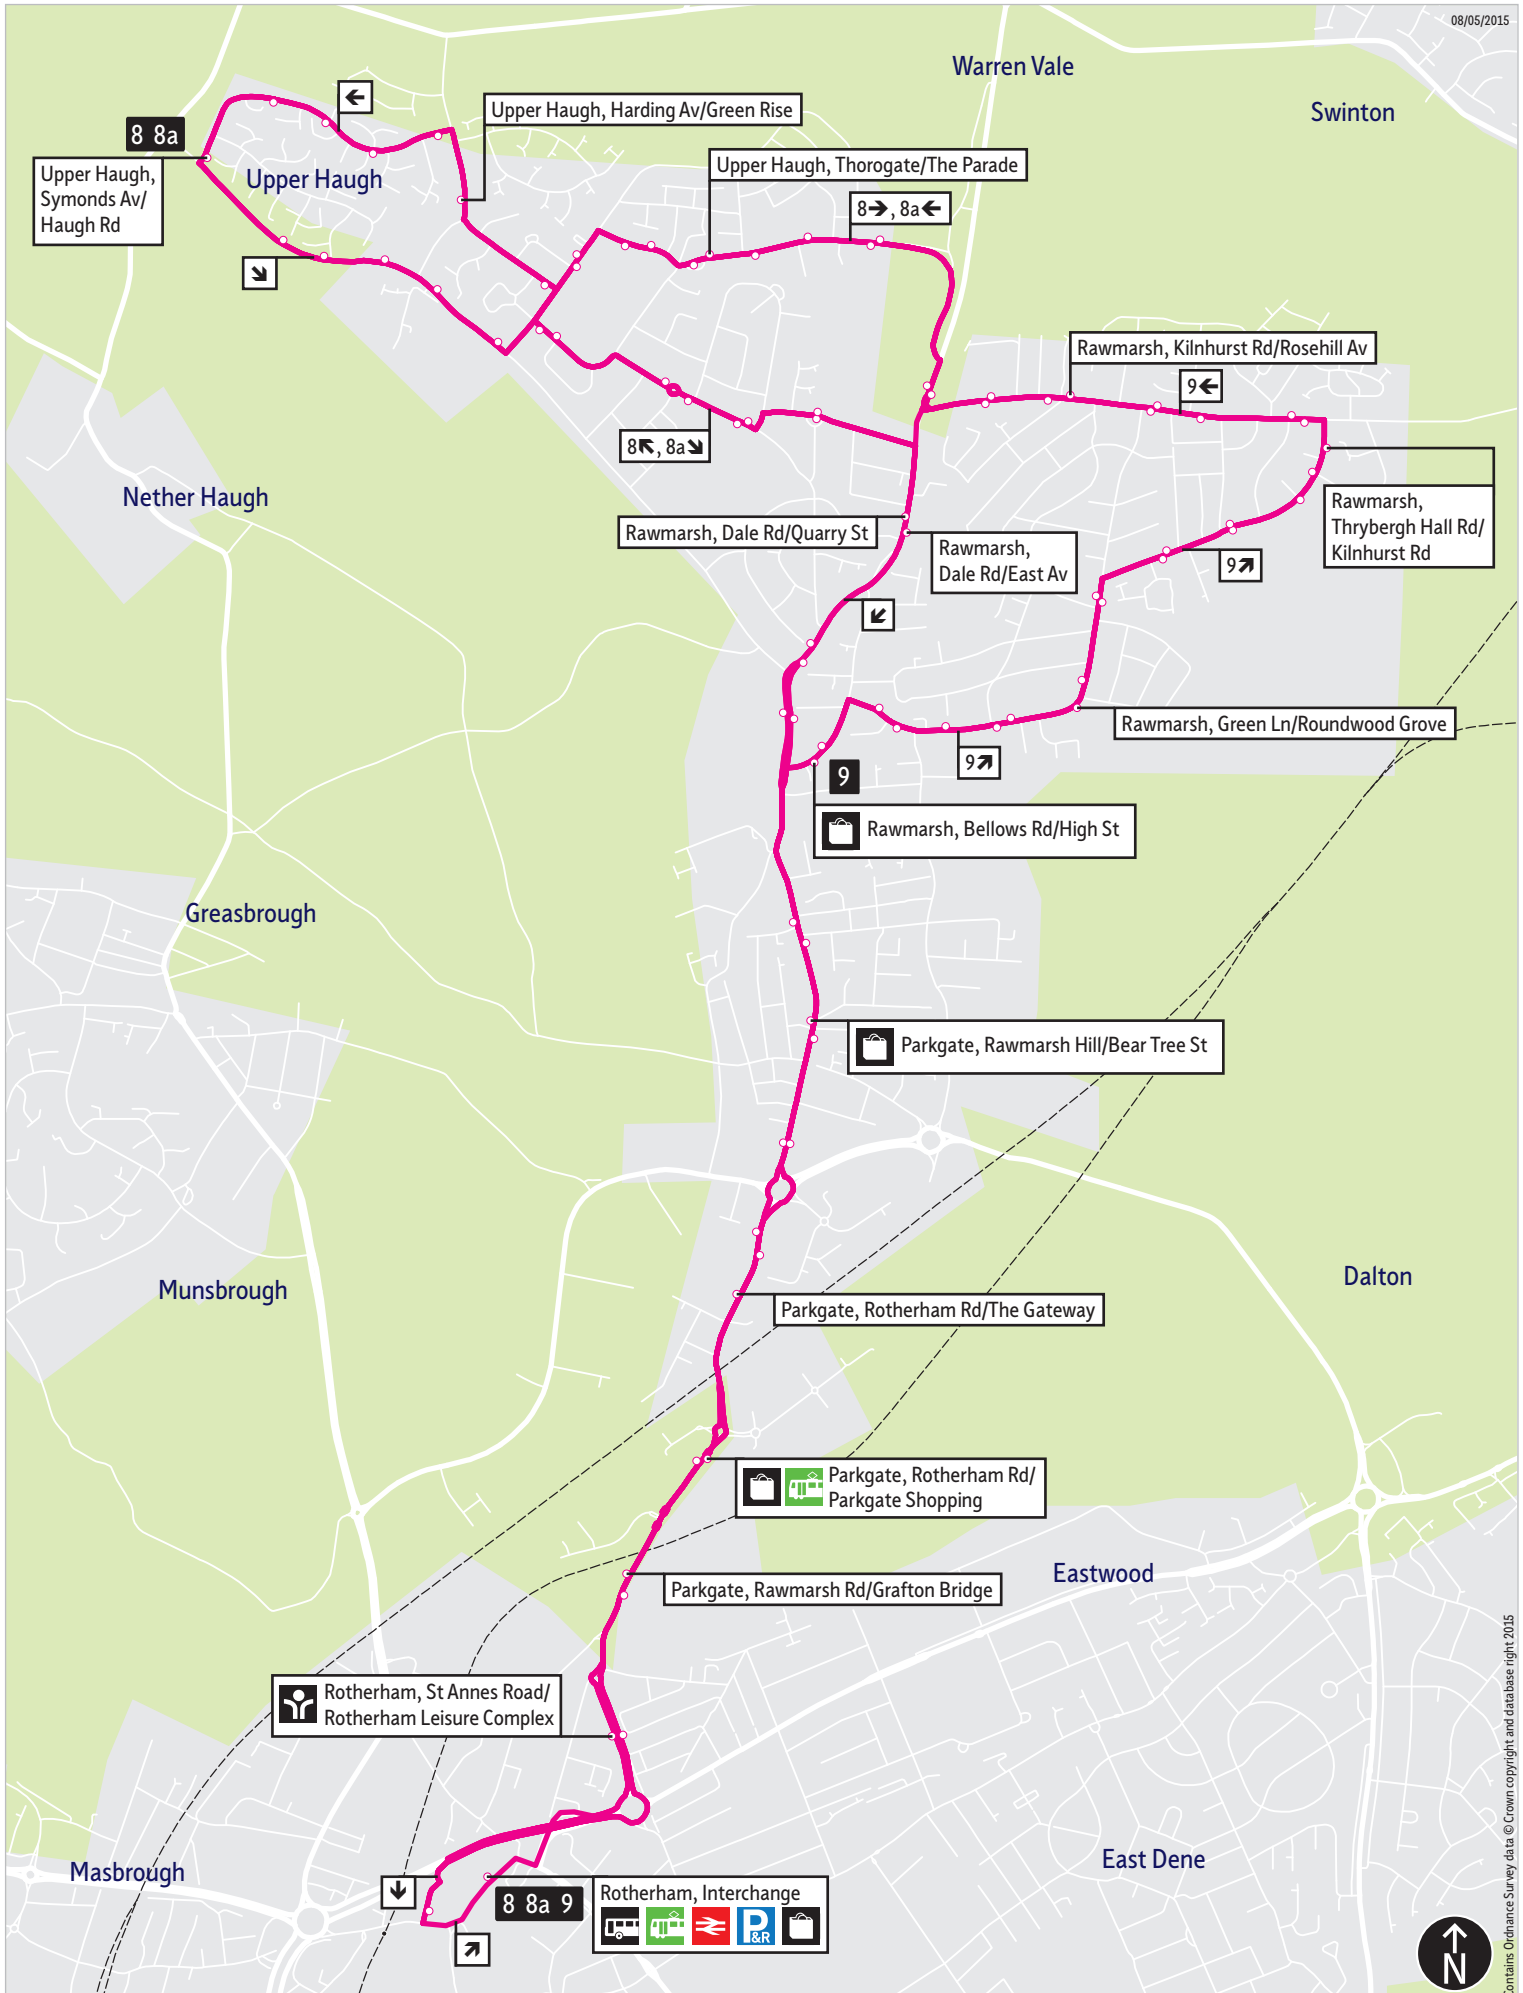

Bus route map for services 8 8a and 9

08/05/2015

This map is based upon Ordnance Survey material with the permission of Ordnance Survey on behalf of the Controller of Her Majesty's Stationery Office © Crown copyright. Unauthorised reproduction infringes Crown copyright and may lead to prosecution or civil proceedings. SYPTE 100030252 2015

- = Terminus point
- = Public transport
- = Shopping area
- = Bus route & stops
- = Rail line & station
- = Tram route & stop