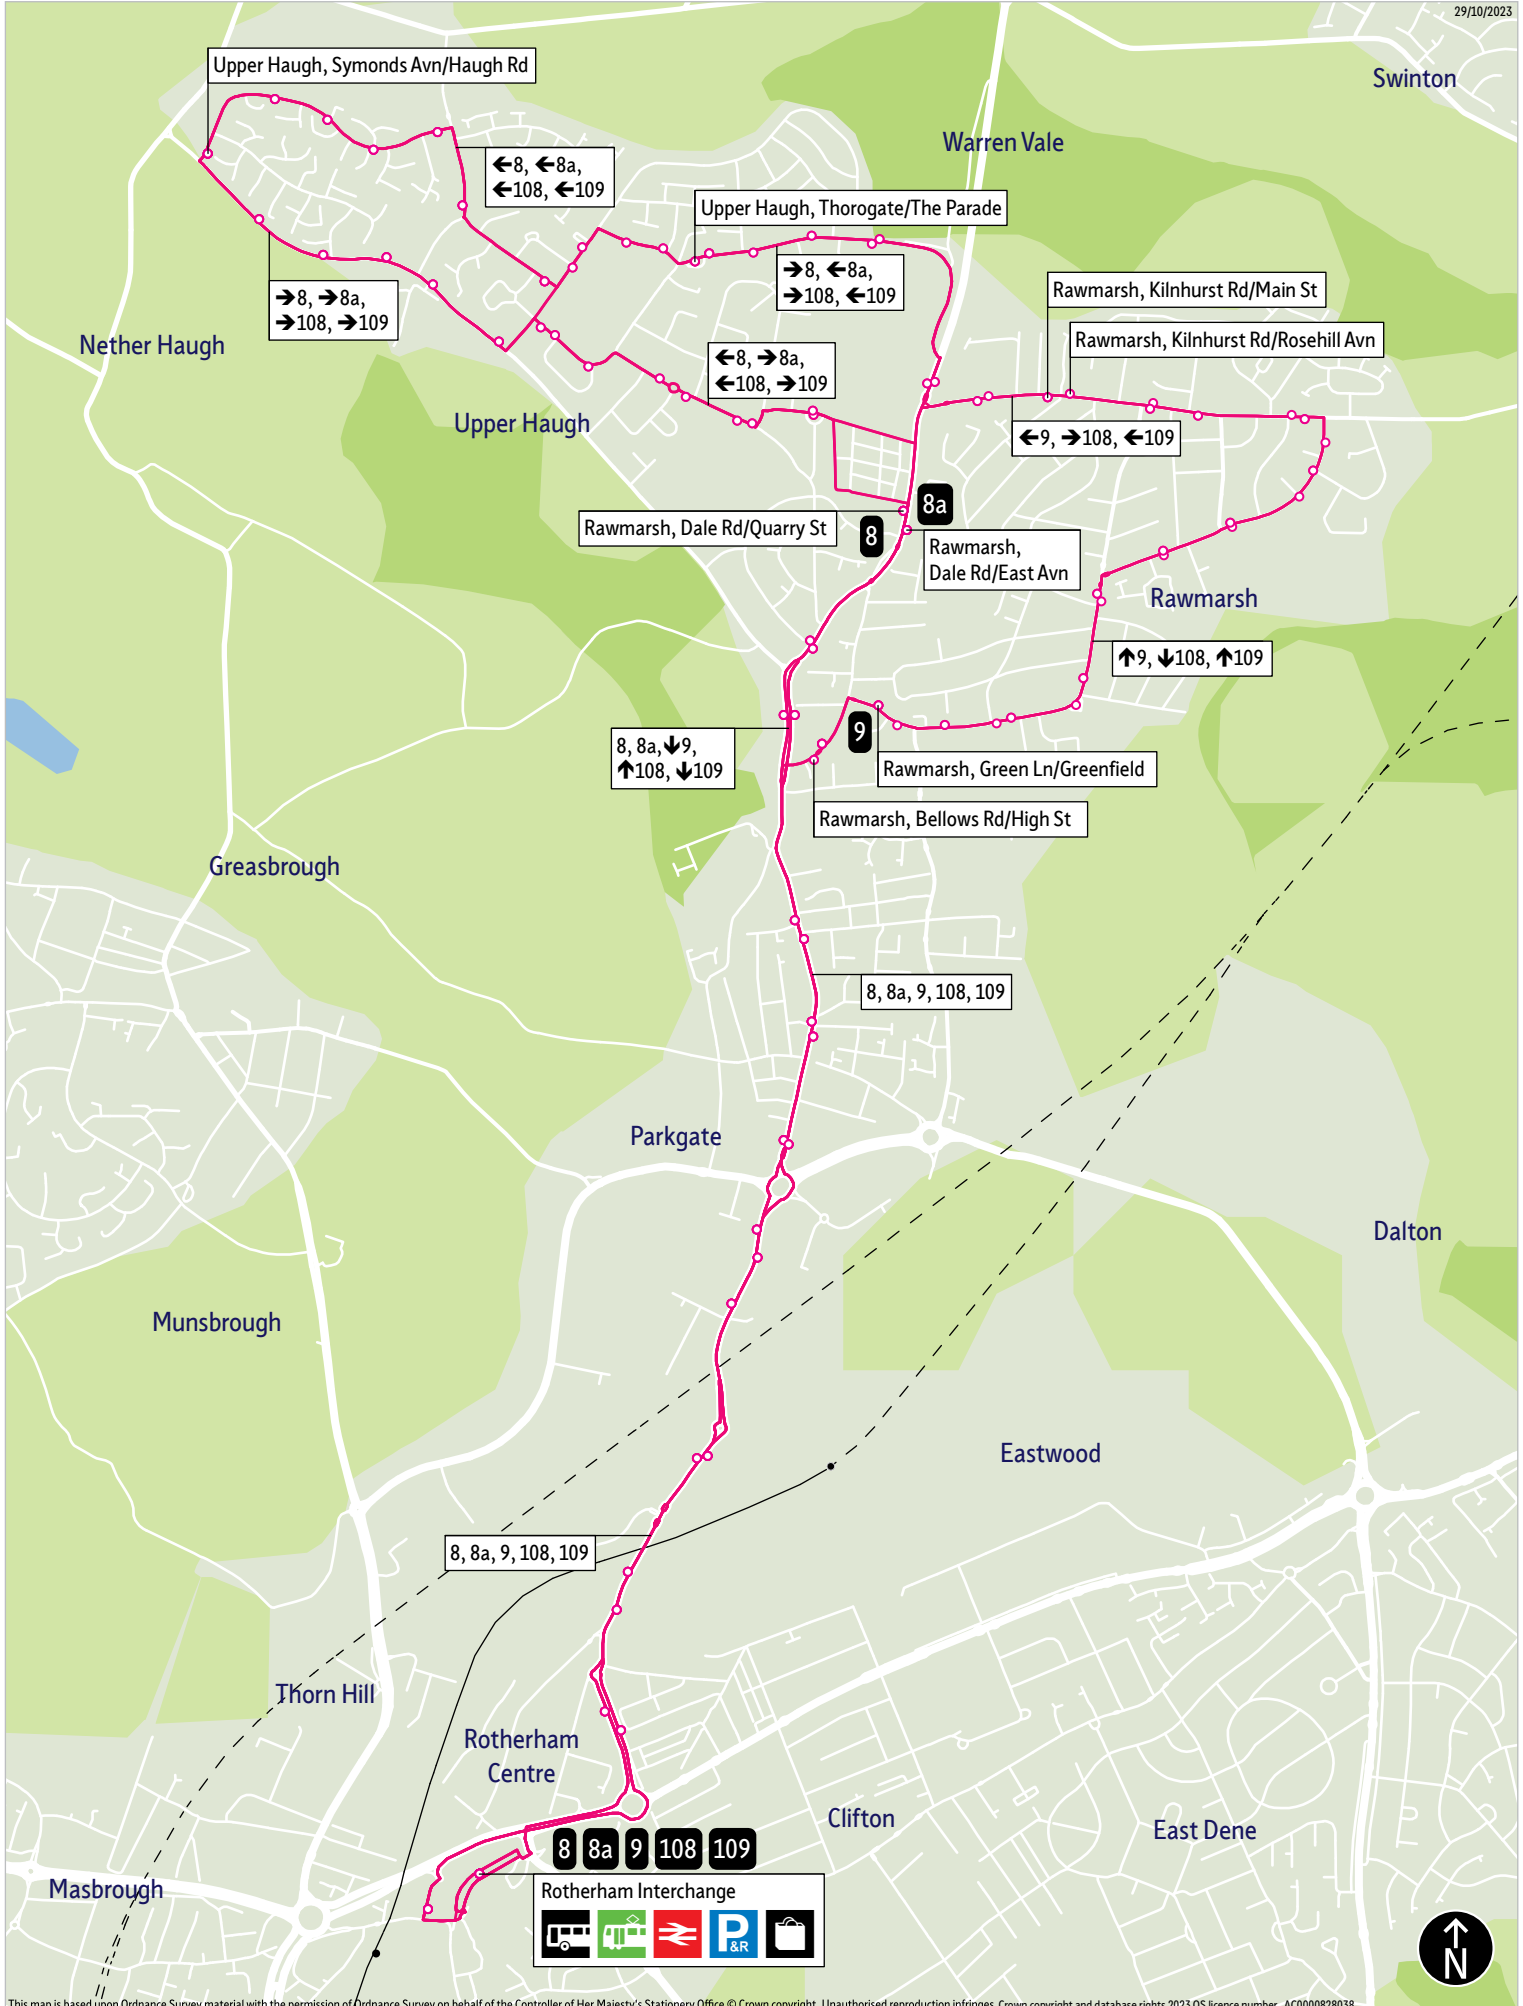

Bus route map for service 8, 8a, 9, 108 & 109

29/10/2023

■ = Terminus point
= Public transport
= Shopping area
= Bus route & stops
= Rail line & station
= Tram route & stop