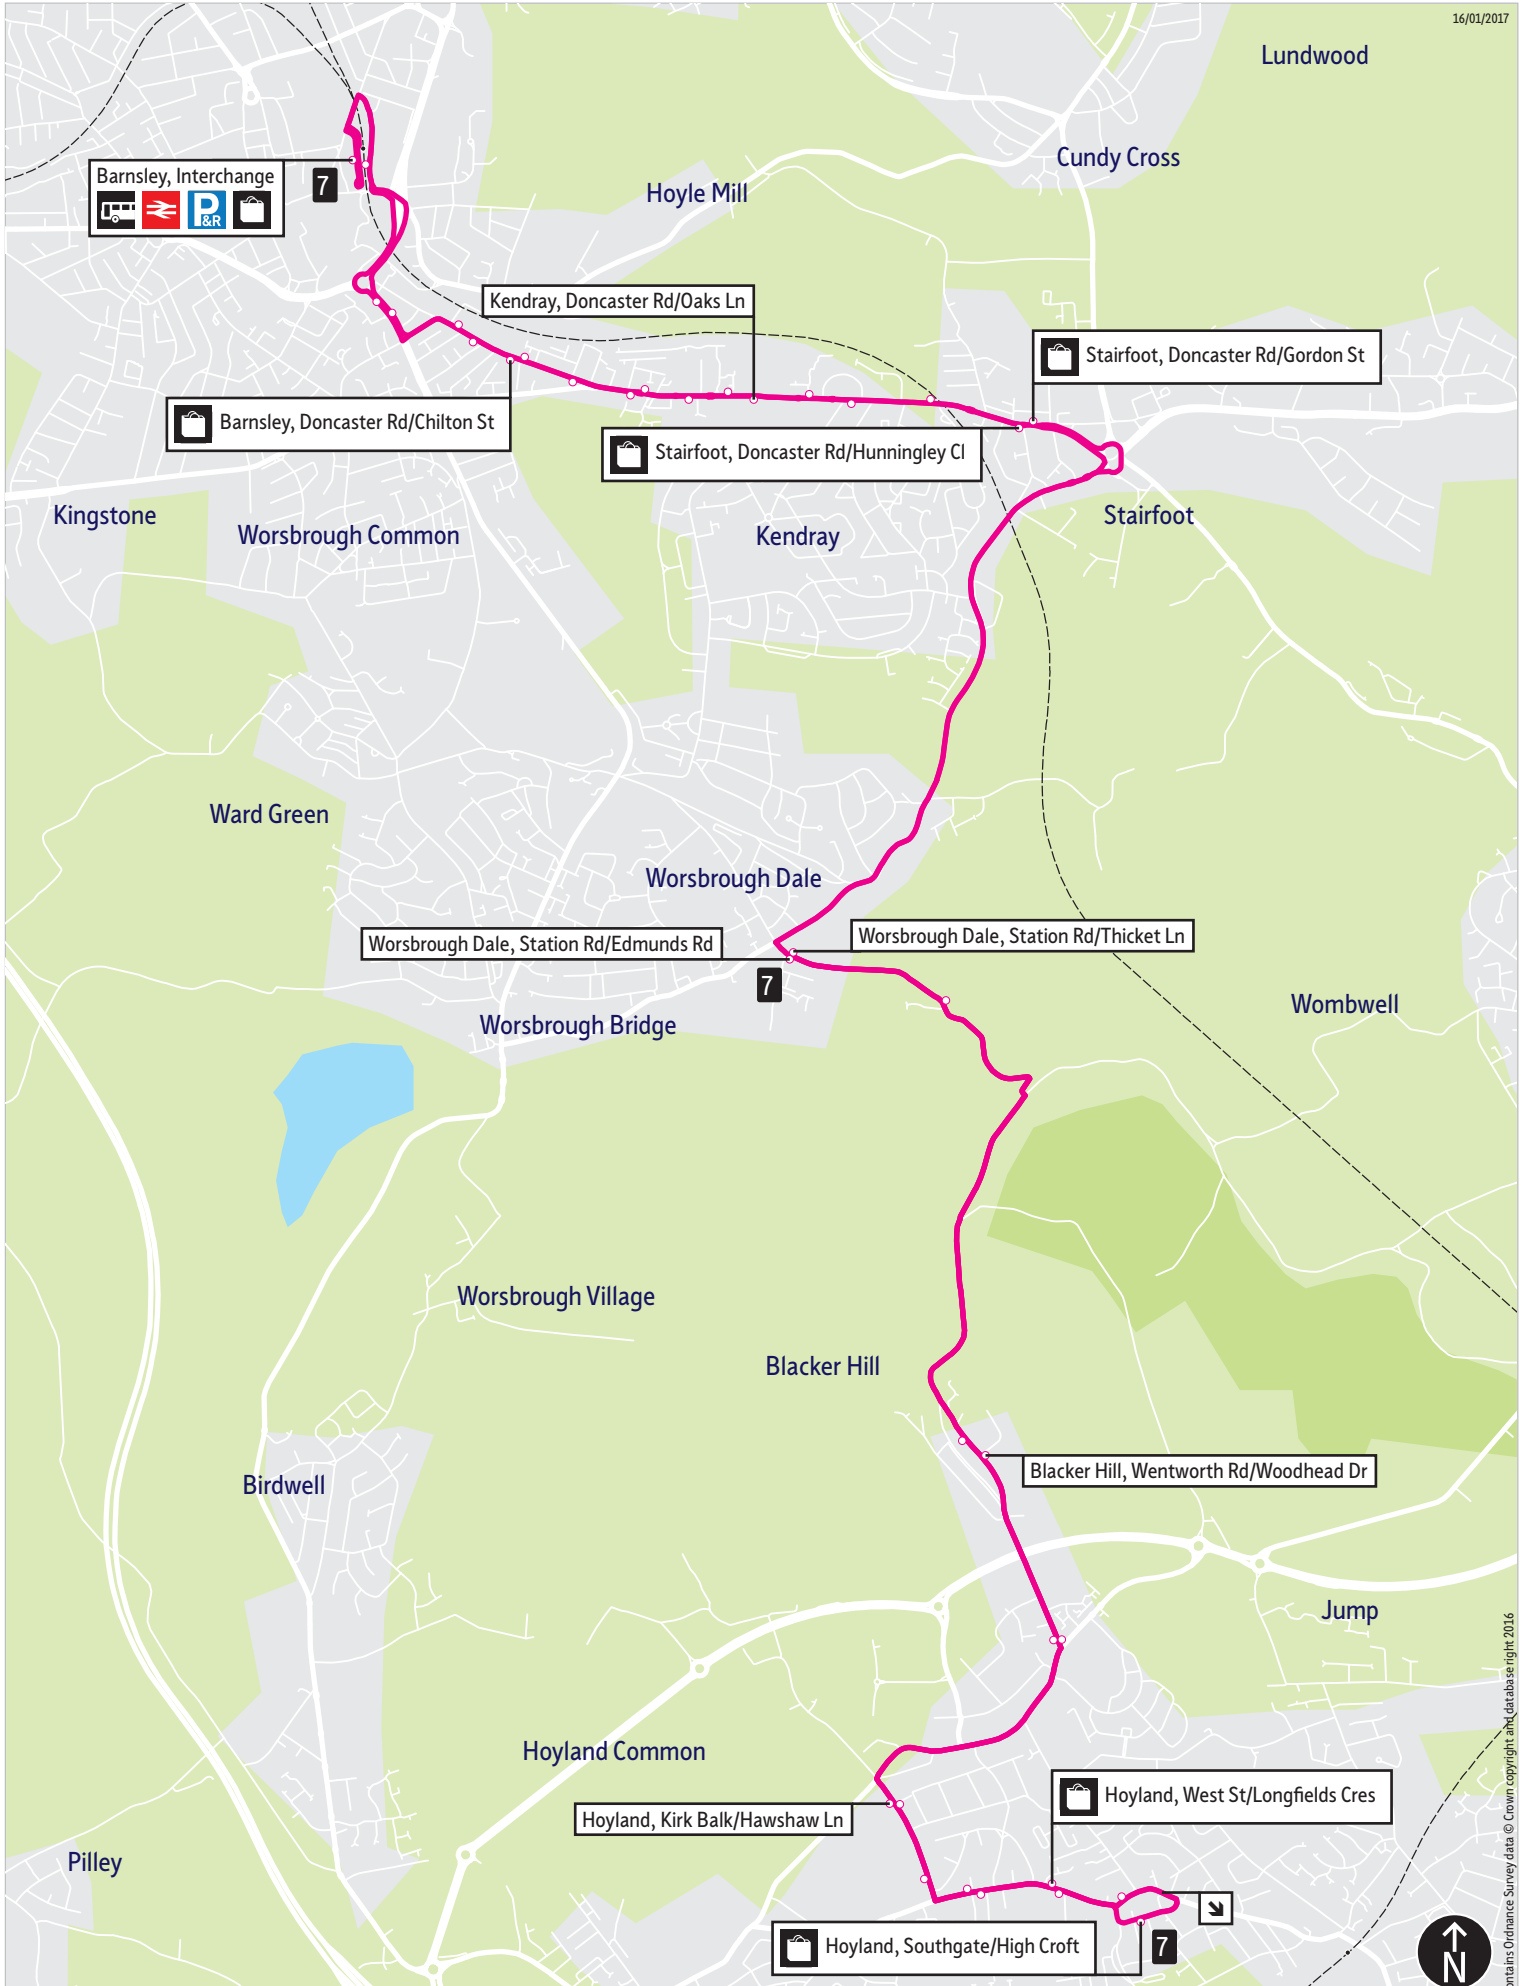

Bus route map for service 7

16/01/2017

■ = Terminus point
🚏 = Public transport
🛒 = Shopping area
🚍 = Bus route & stops
🚊 = Rail line & station
🚋 = Tram route & stop

Contains Ordnance Survey data © Crown copyright and database right 2016