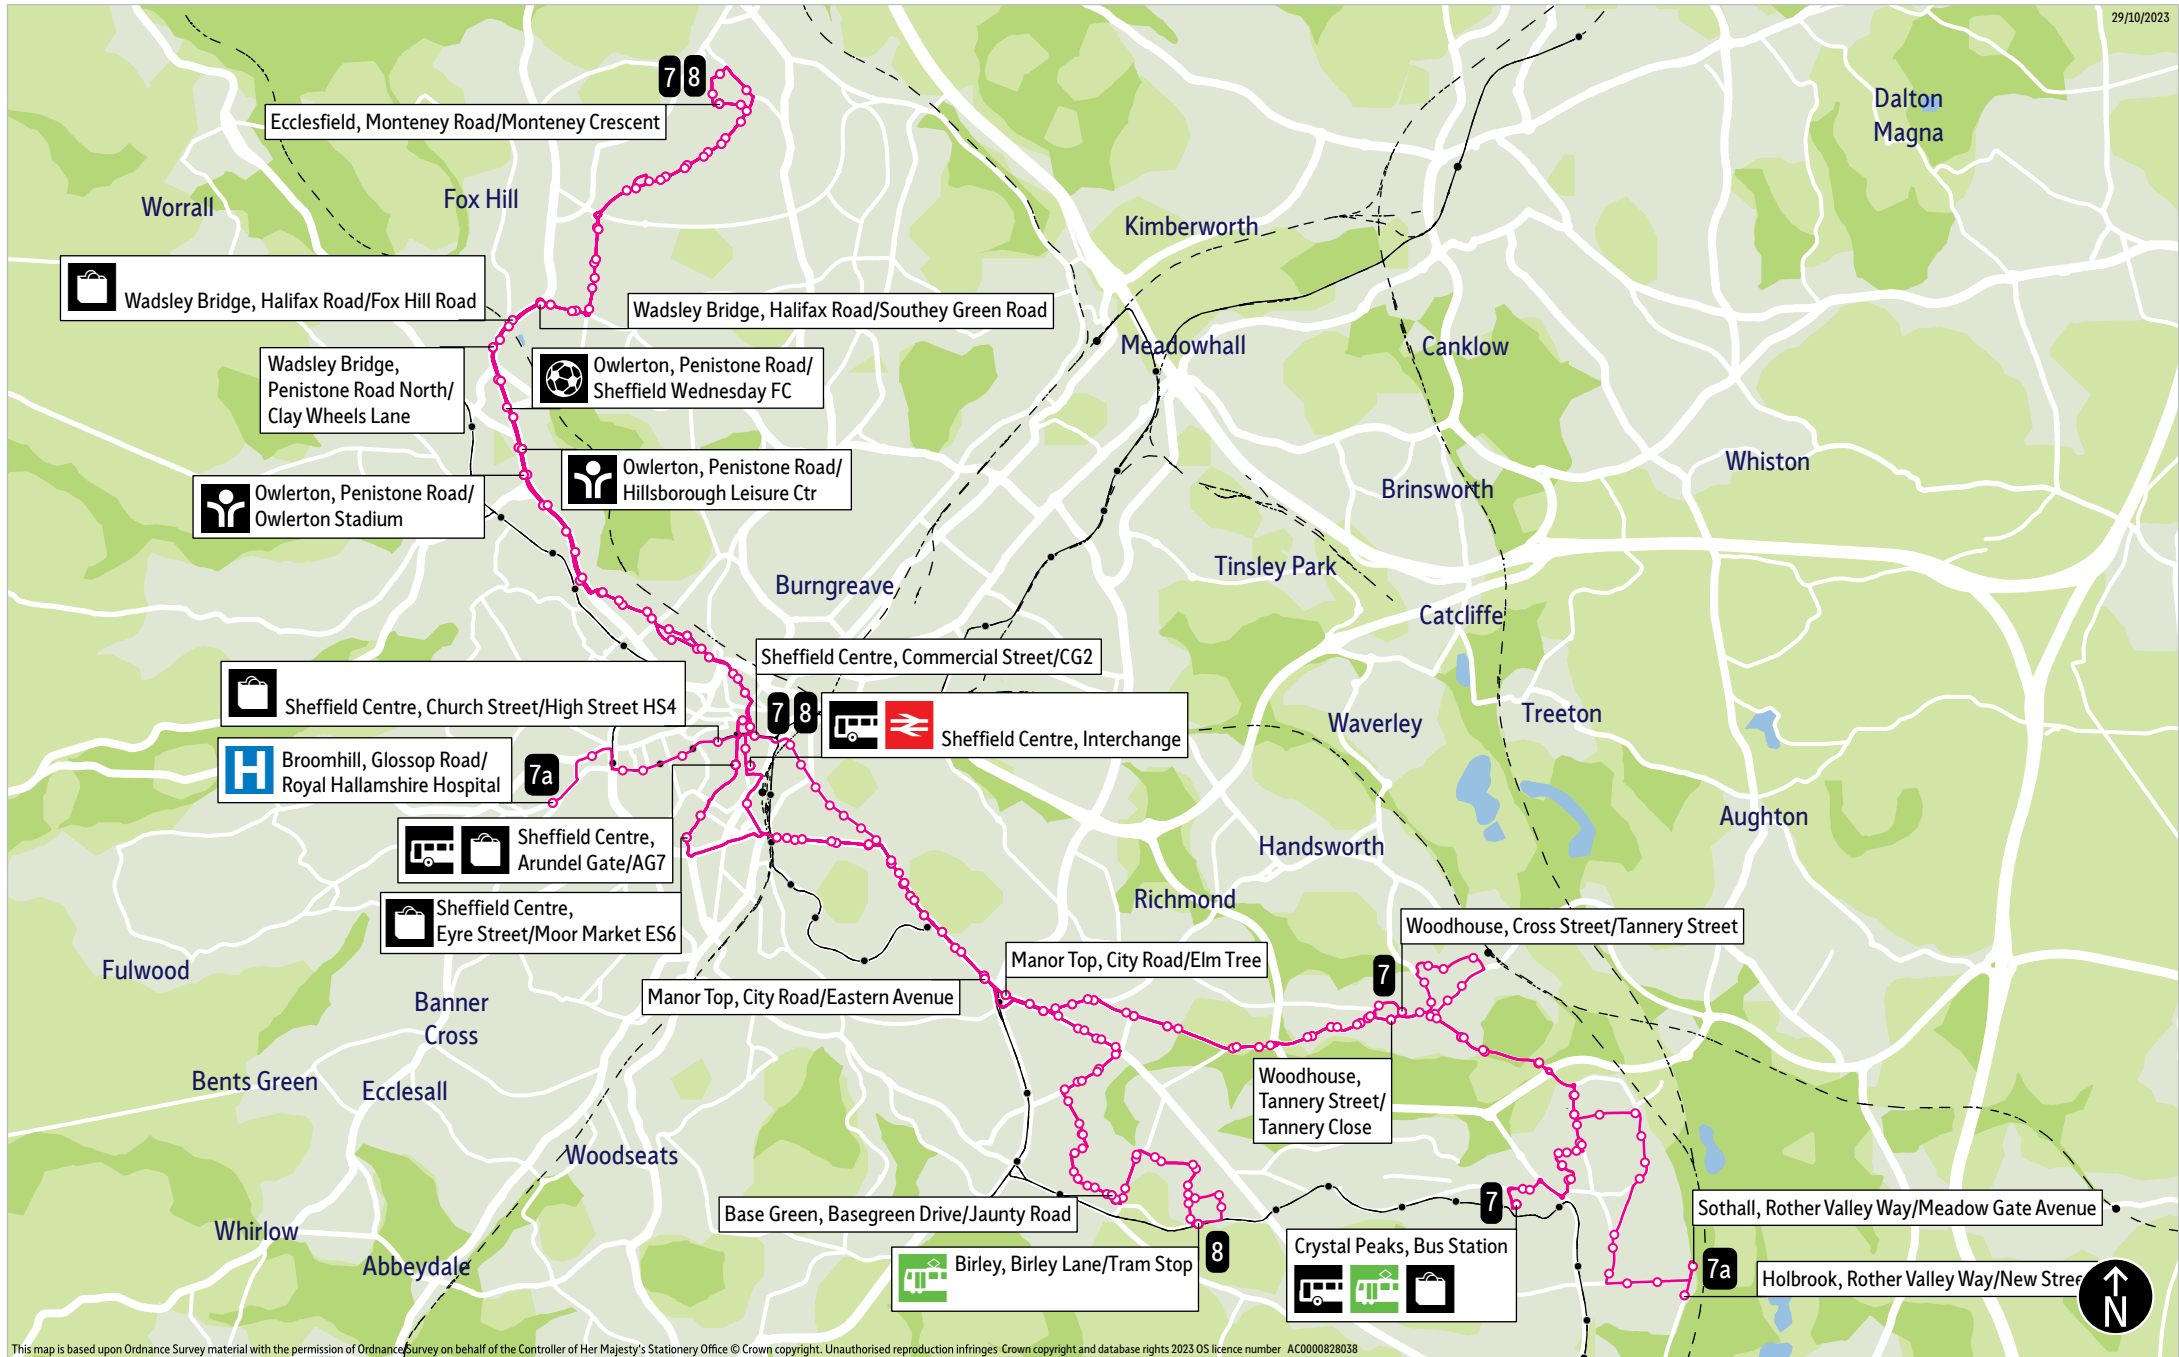

Bus route map for services 7, 7a & 8

= Terminus point
 = Public transport
 = Shopping area
 = Bus route & stops
 = Rail line & station
 = Tram route & stop