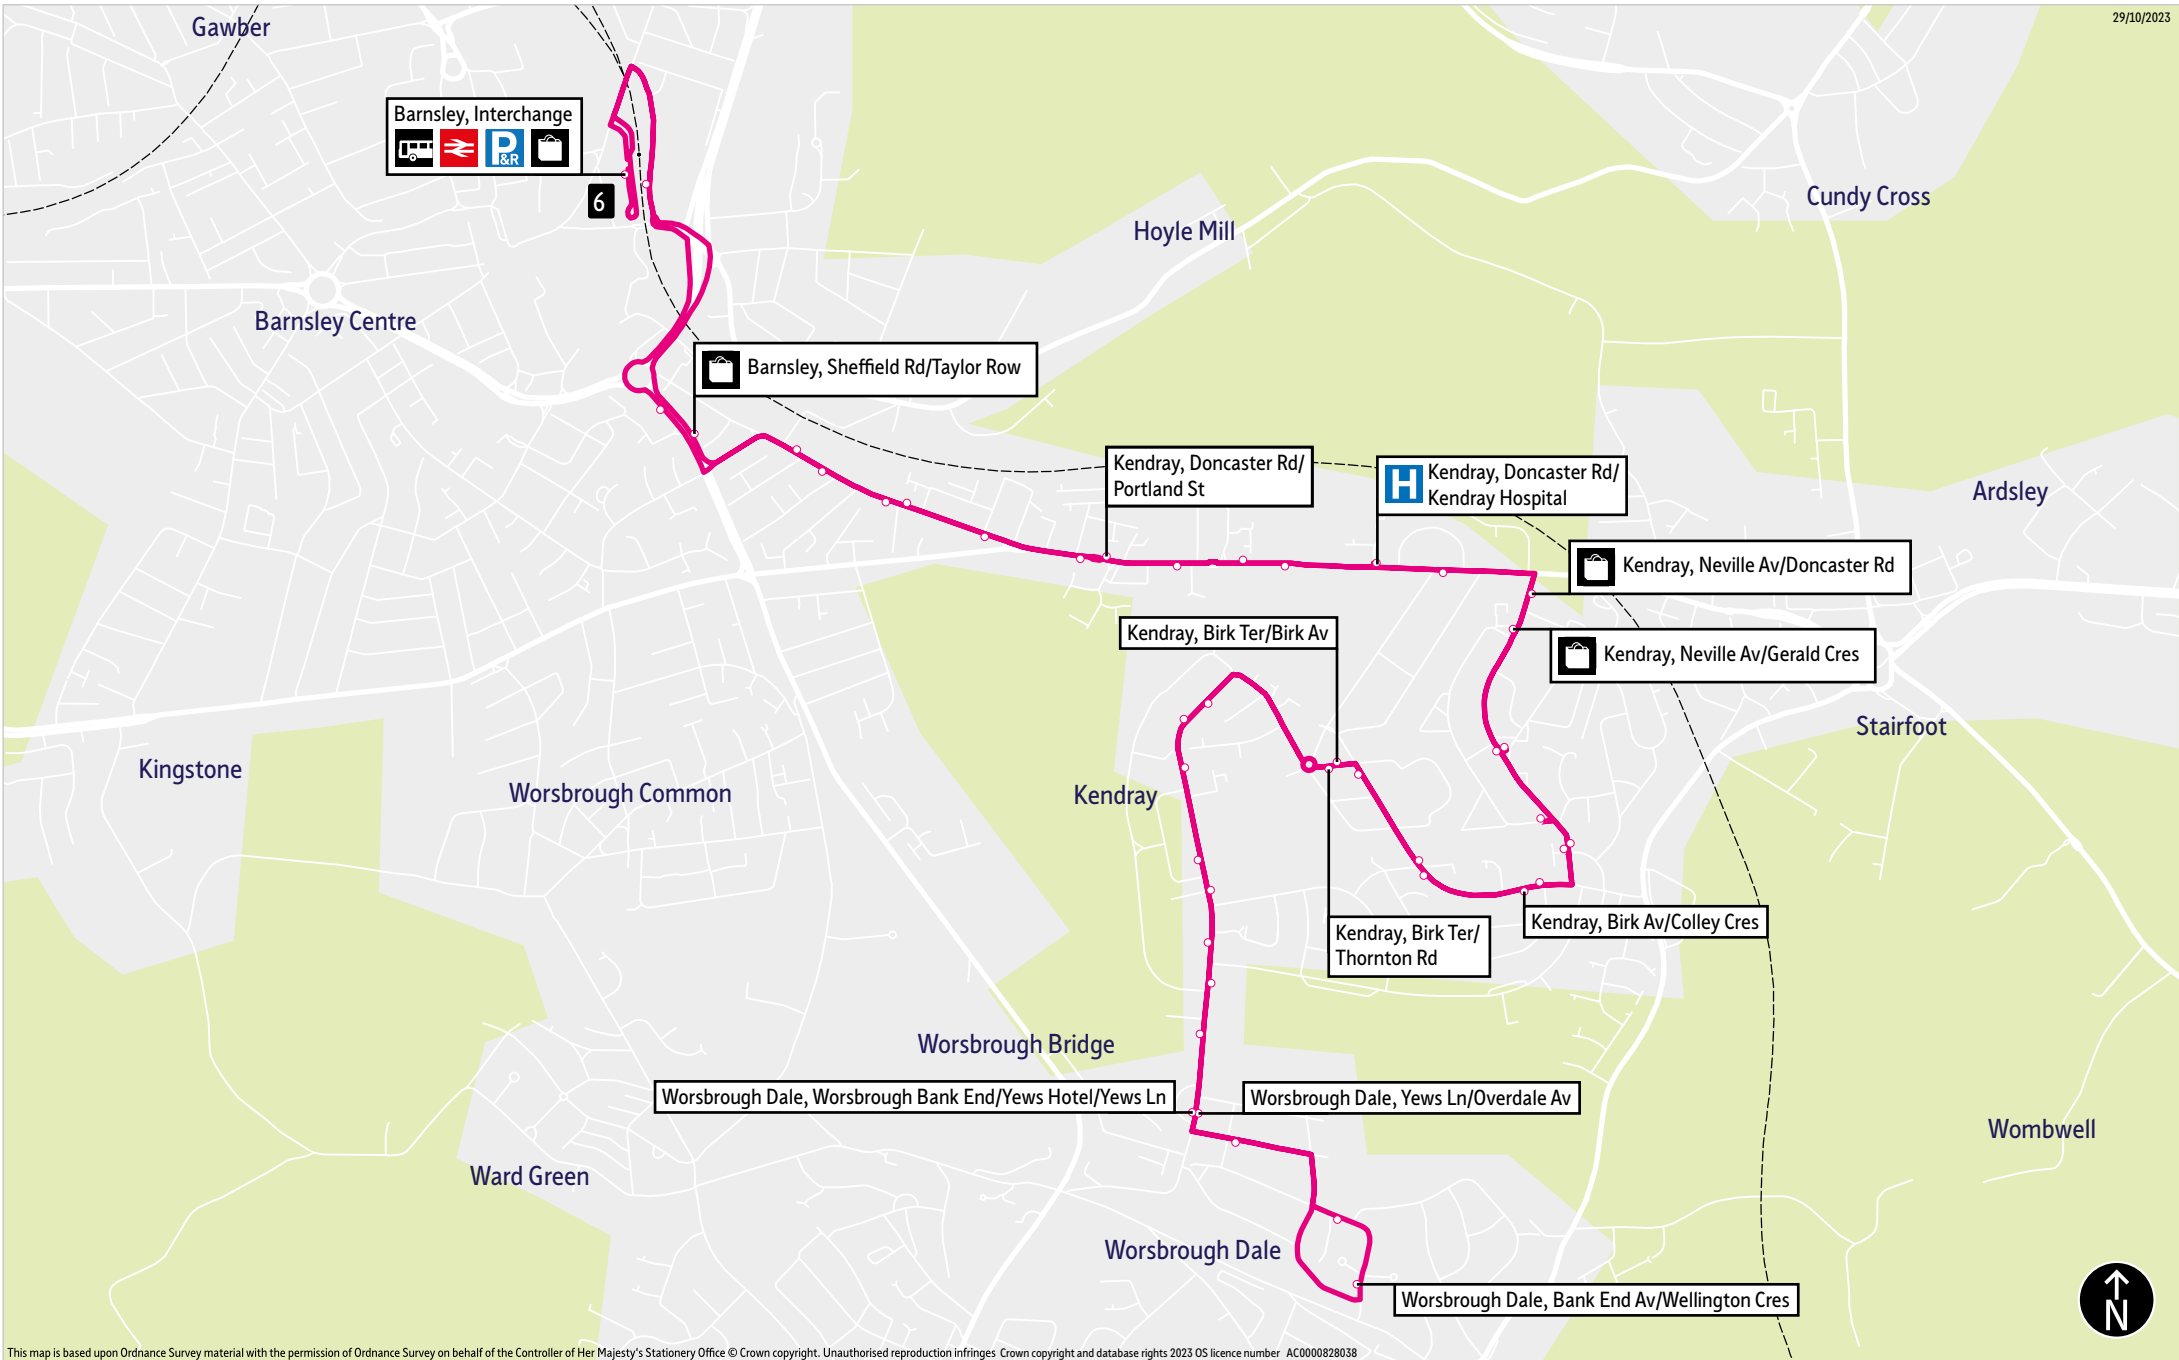

Bus route map for service 6