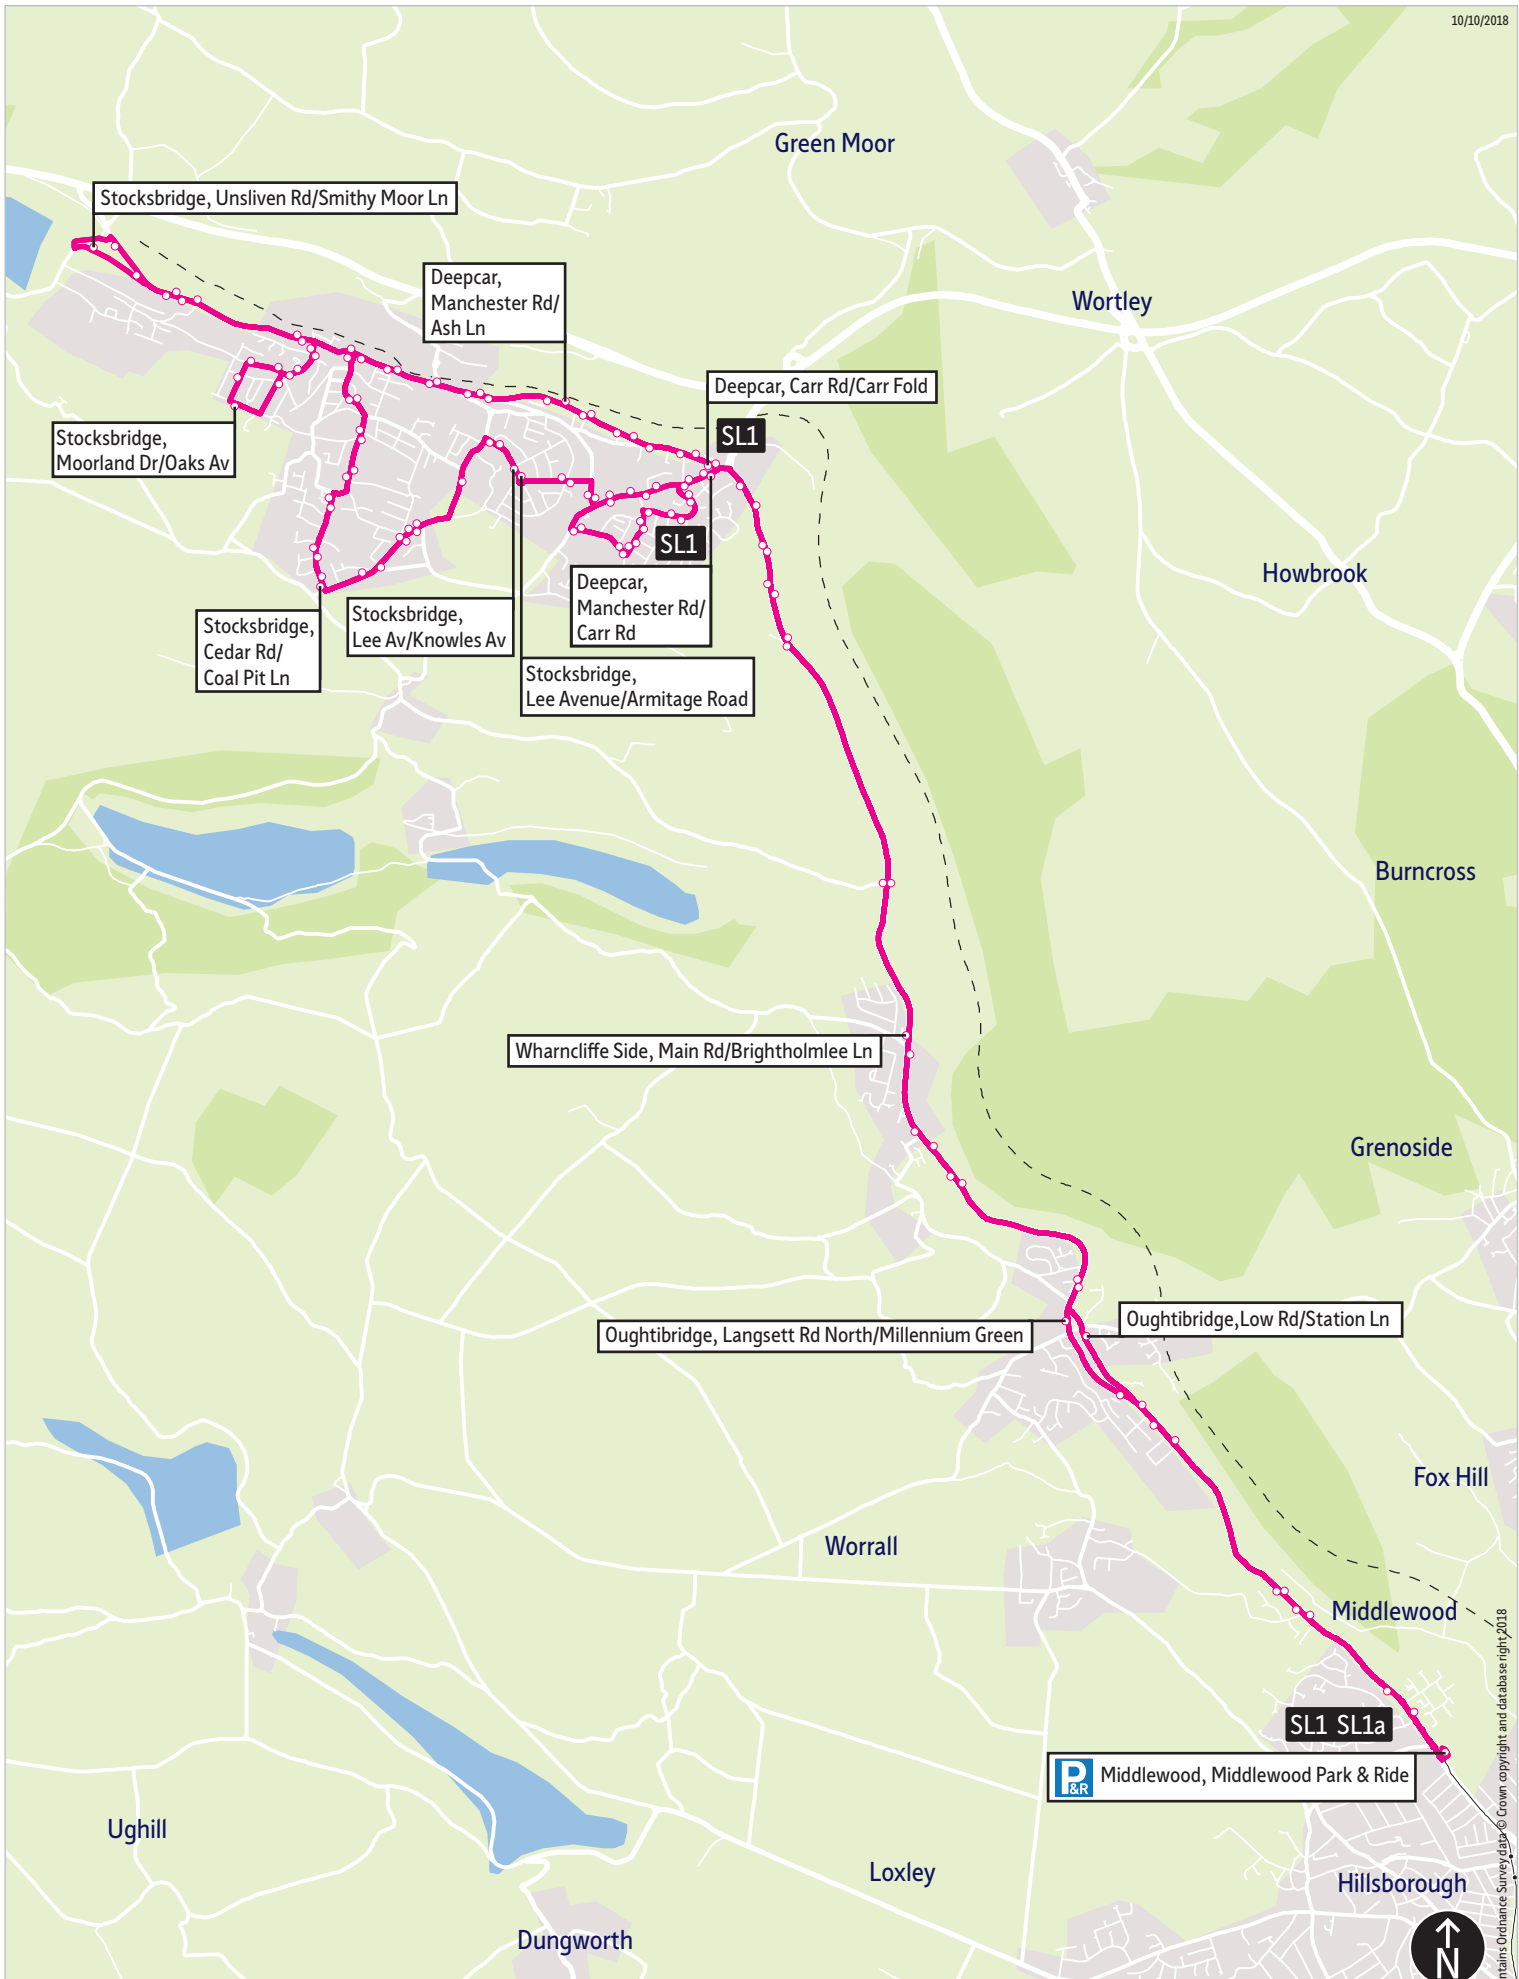

Bus route map for services SL1 and SL1a

10/10/2018

= Terminus point
 = Public transport
 = Shopping area
 = Bus route & stops
 = Rail line & station
 = Tram route & stop