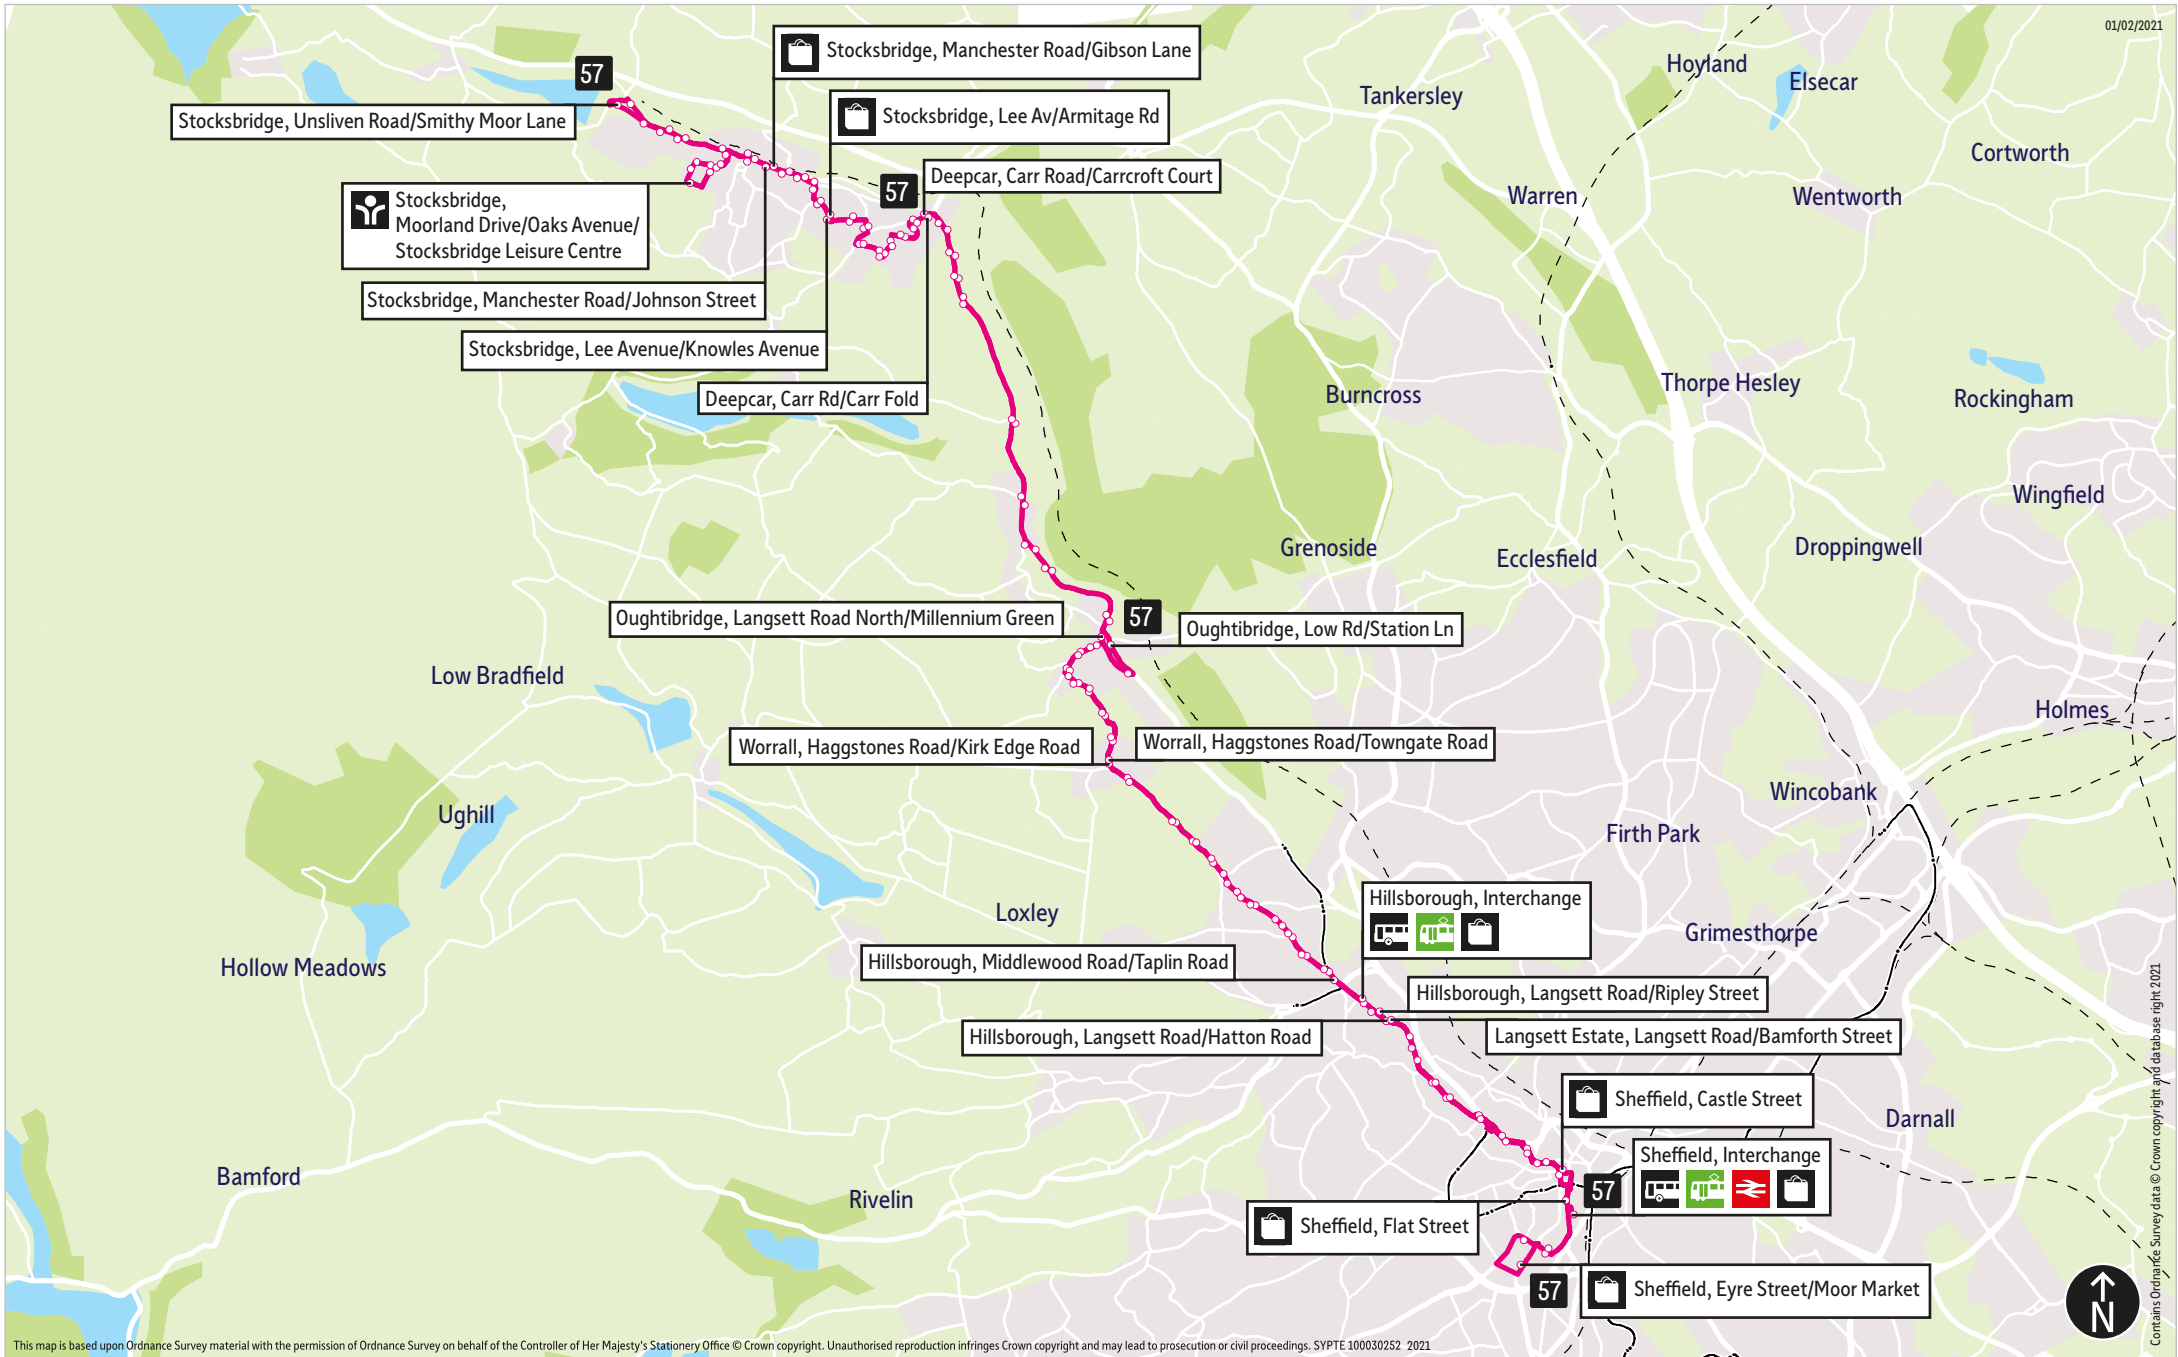

Bus route map for services 57

01/02/2021

■ = Terminus point
= Public transport
= Shopping area
= Bus route & stops
= Rail line & station
= Tram route & stop

Contains Ordnance Survey data © Crown copyright and database right 2021