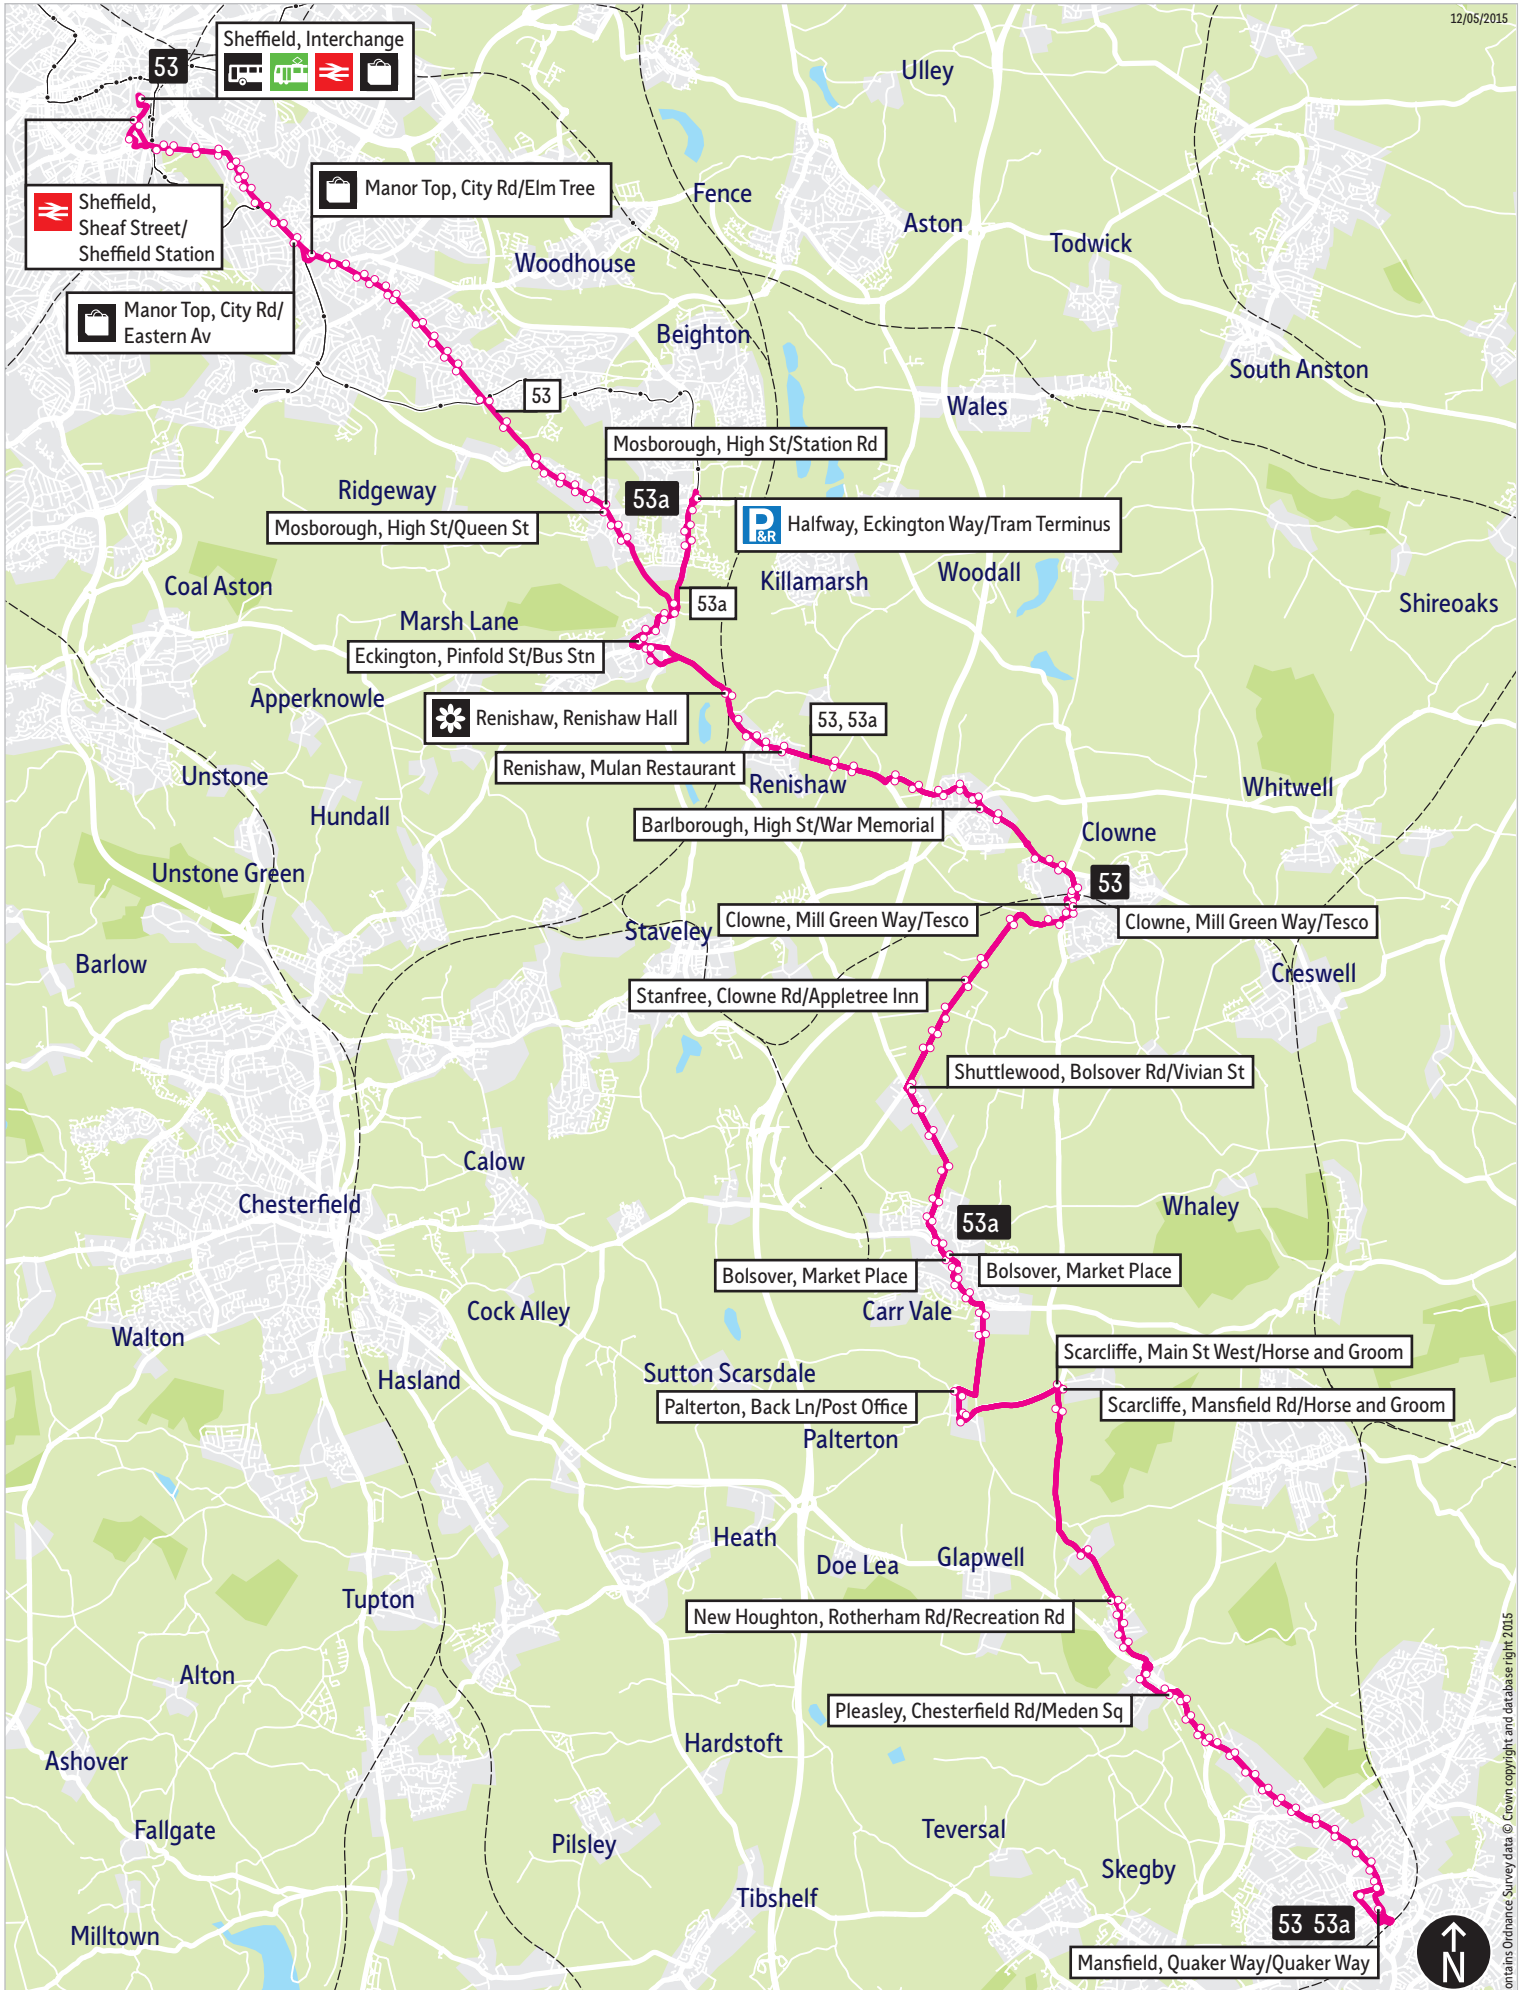

Bus route map for services 53 and 53a

12/05/2015

This map is based upon Ordnance Survey material with the permission of Ordnance Survey on behalf of the Controller of Her Majesty's Stationery Office © Crown copyright. Unauthorised reproduction infringes Crown copyright and may lead to prosecution or civil proceedings. SYPTE 100030252 2015

■ = Terminus point
= Public transport
= Shopping area
= Bus route & stops
= Rail line & station
= Tram route & stop