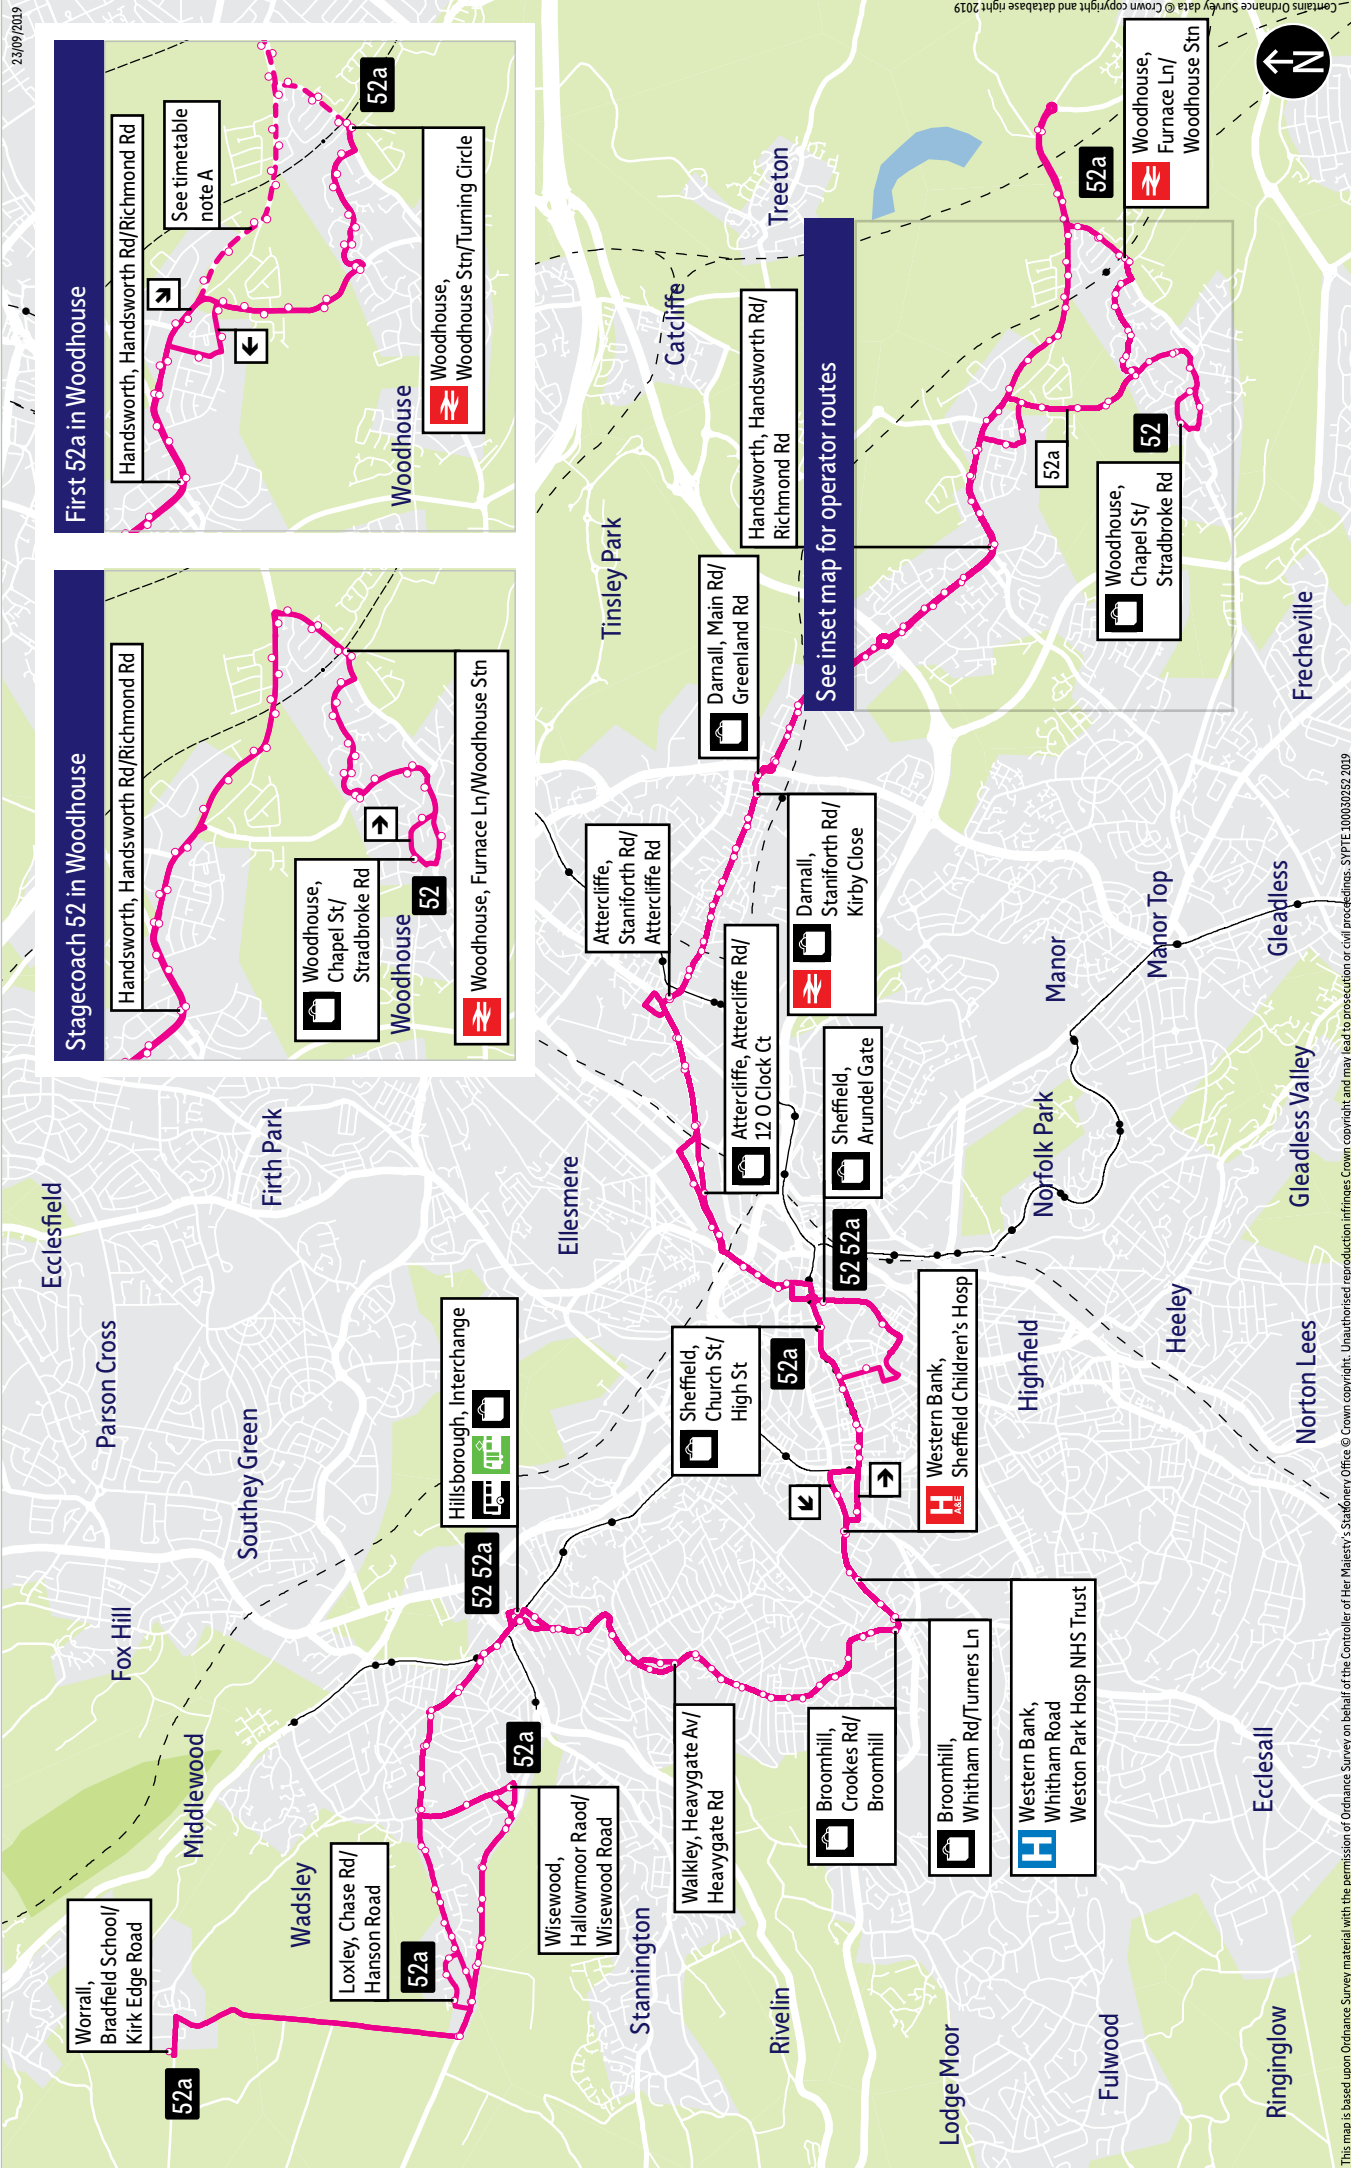

Bus route map for services 52 and 52a

- = Terminus point
- = Shopping area
- = Public transport
- = Bus route & stops
- = Rail line & station
- = Tram route & stop