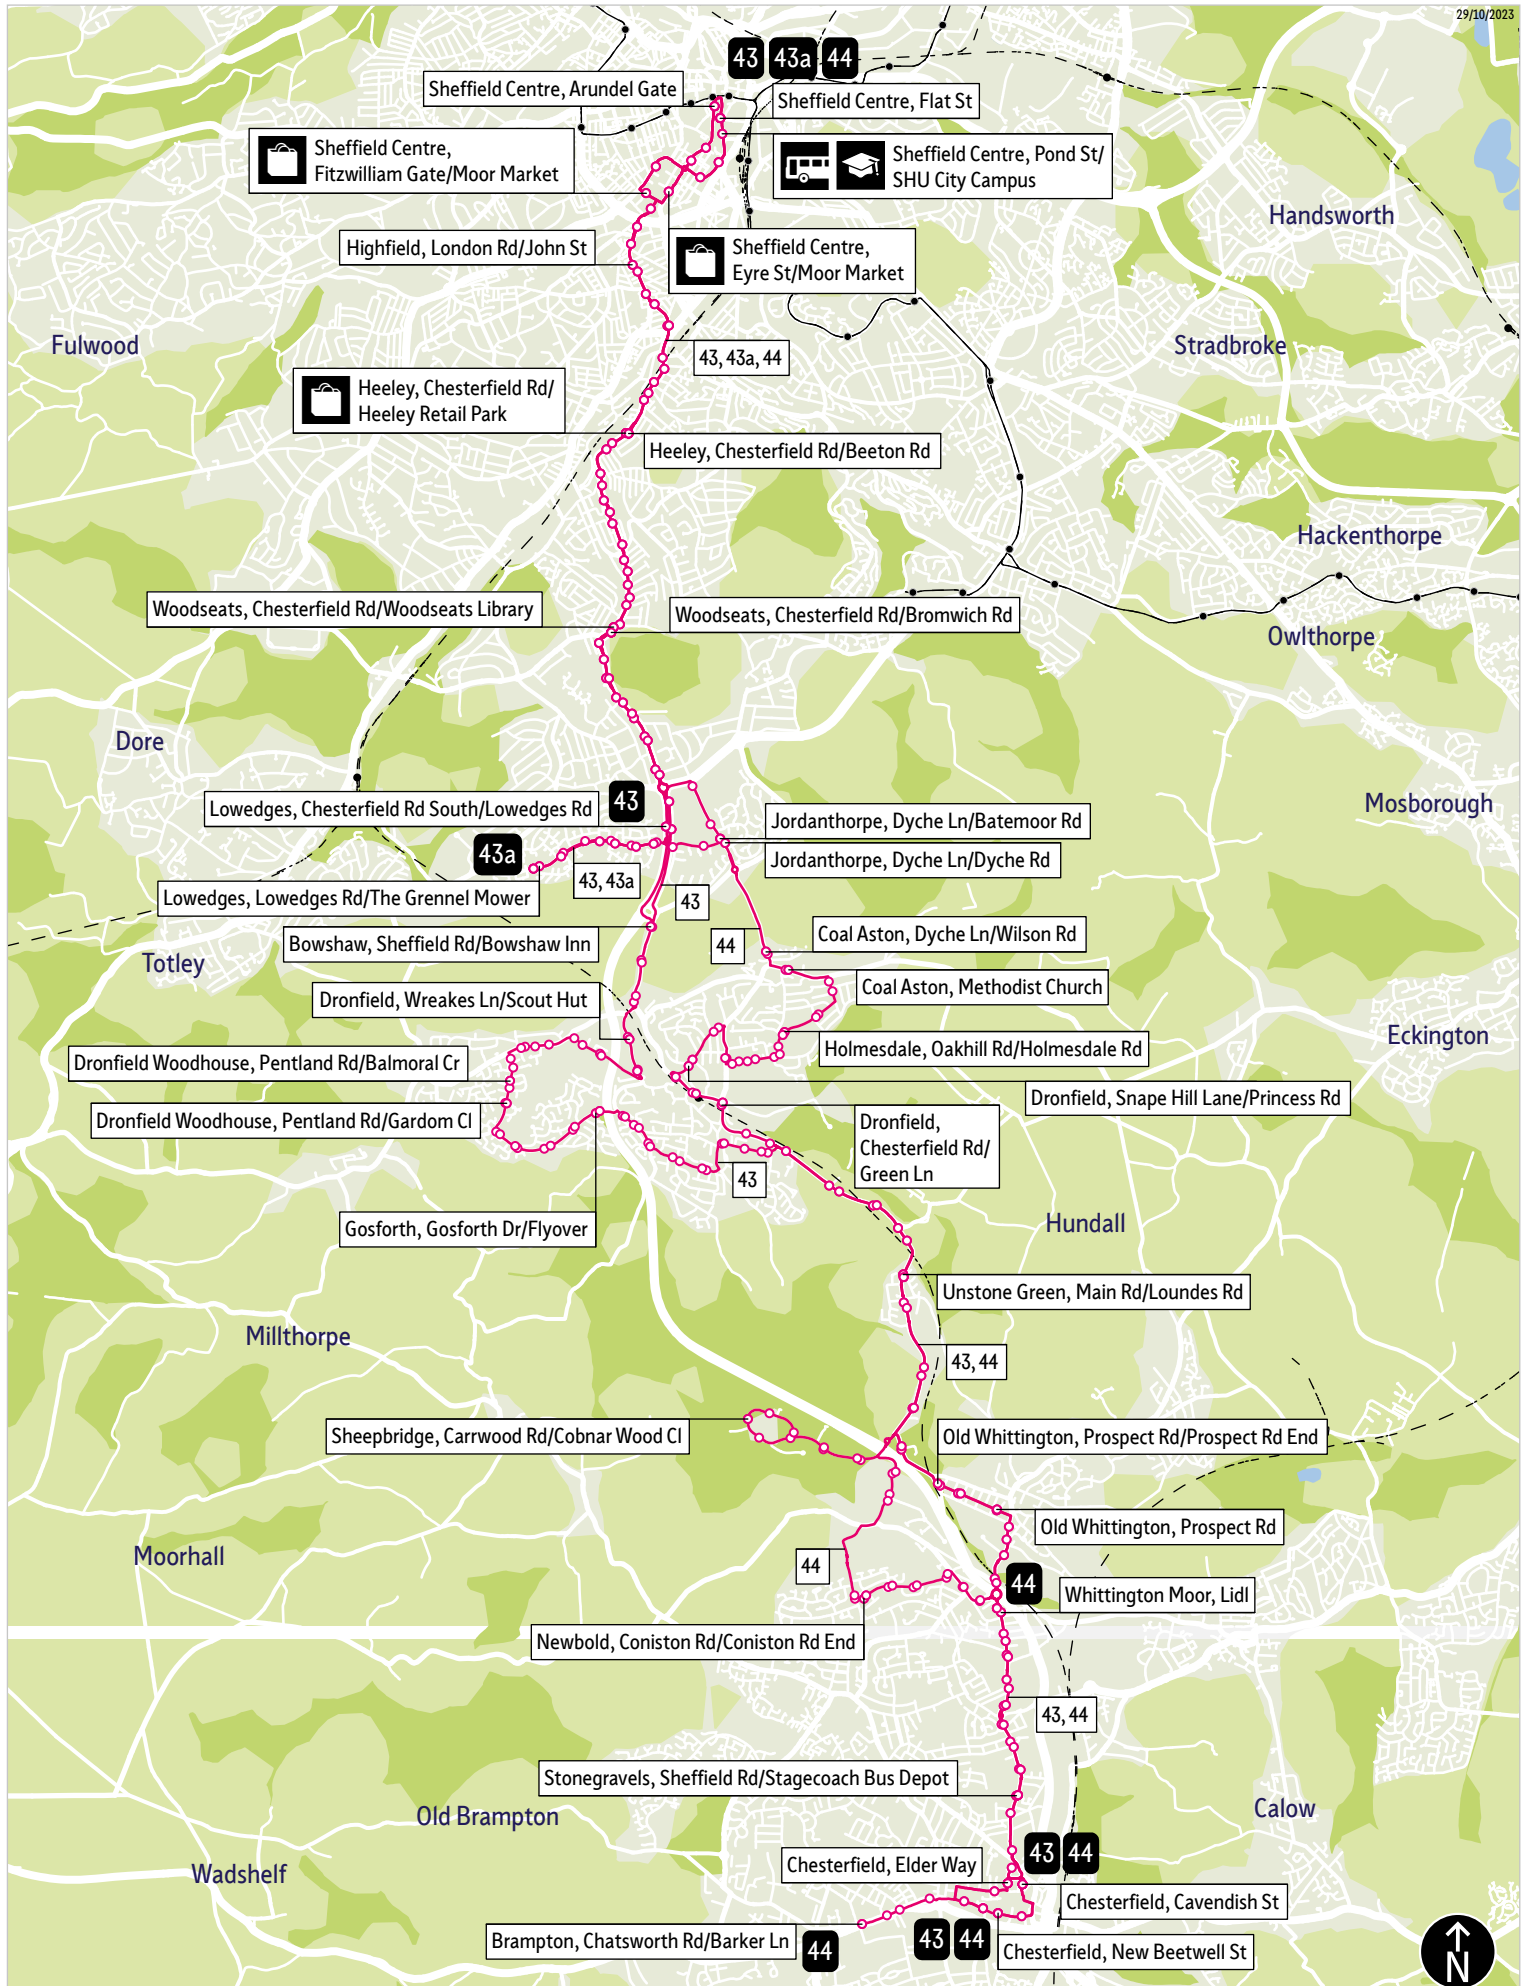

Bus route map for service 43, 43a & 44

29/10/2023

This map is based upon Ordnance Survey material with the permission of Ordnance Survey on behalf of the Controller of Her Majesty's Stationery Office © Crown copyright. Unauthorised reproduction infringes Crown copyright and database rights 2023 OS licence number AC0000828038

= Terminus point
   = Public transport
 = Shopping area
 = Bus route & stops
 = Rail line & station
 = Tram route & stop