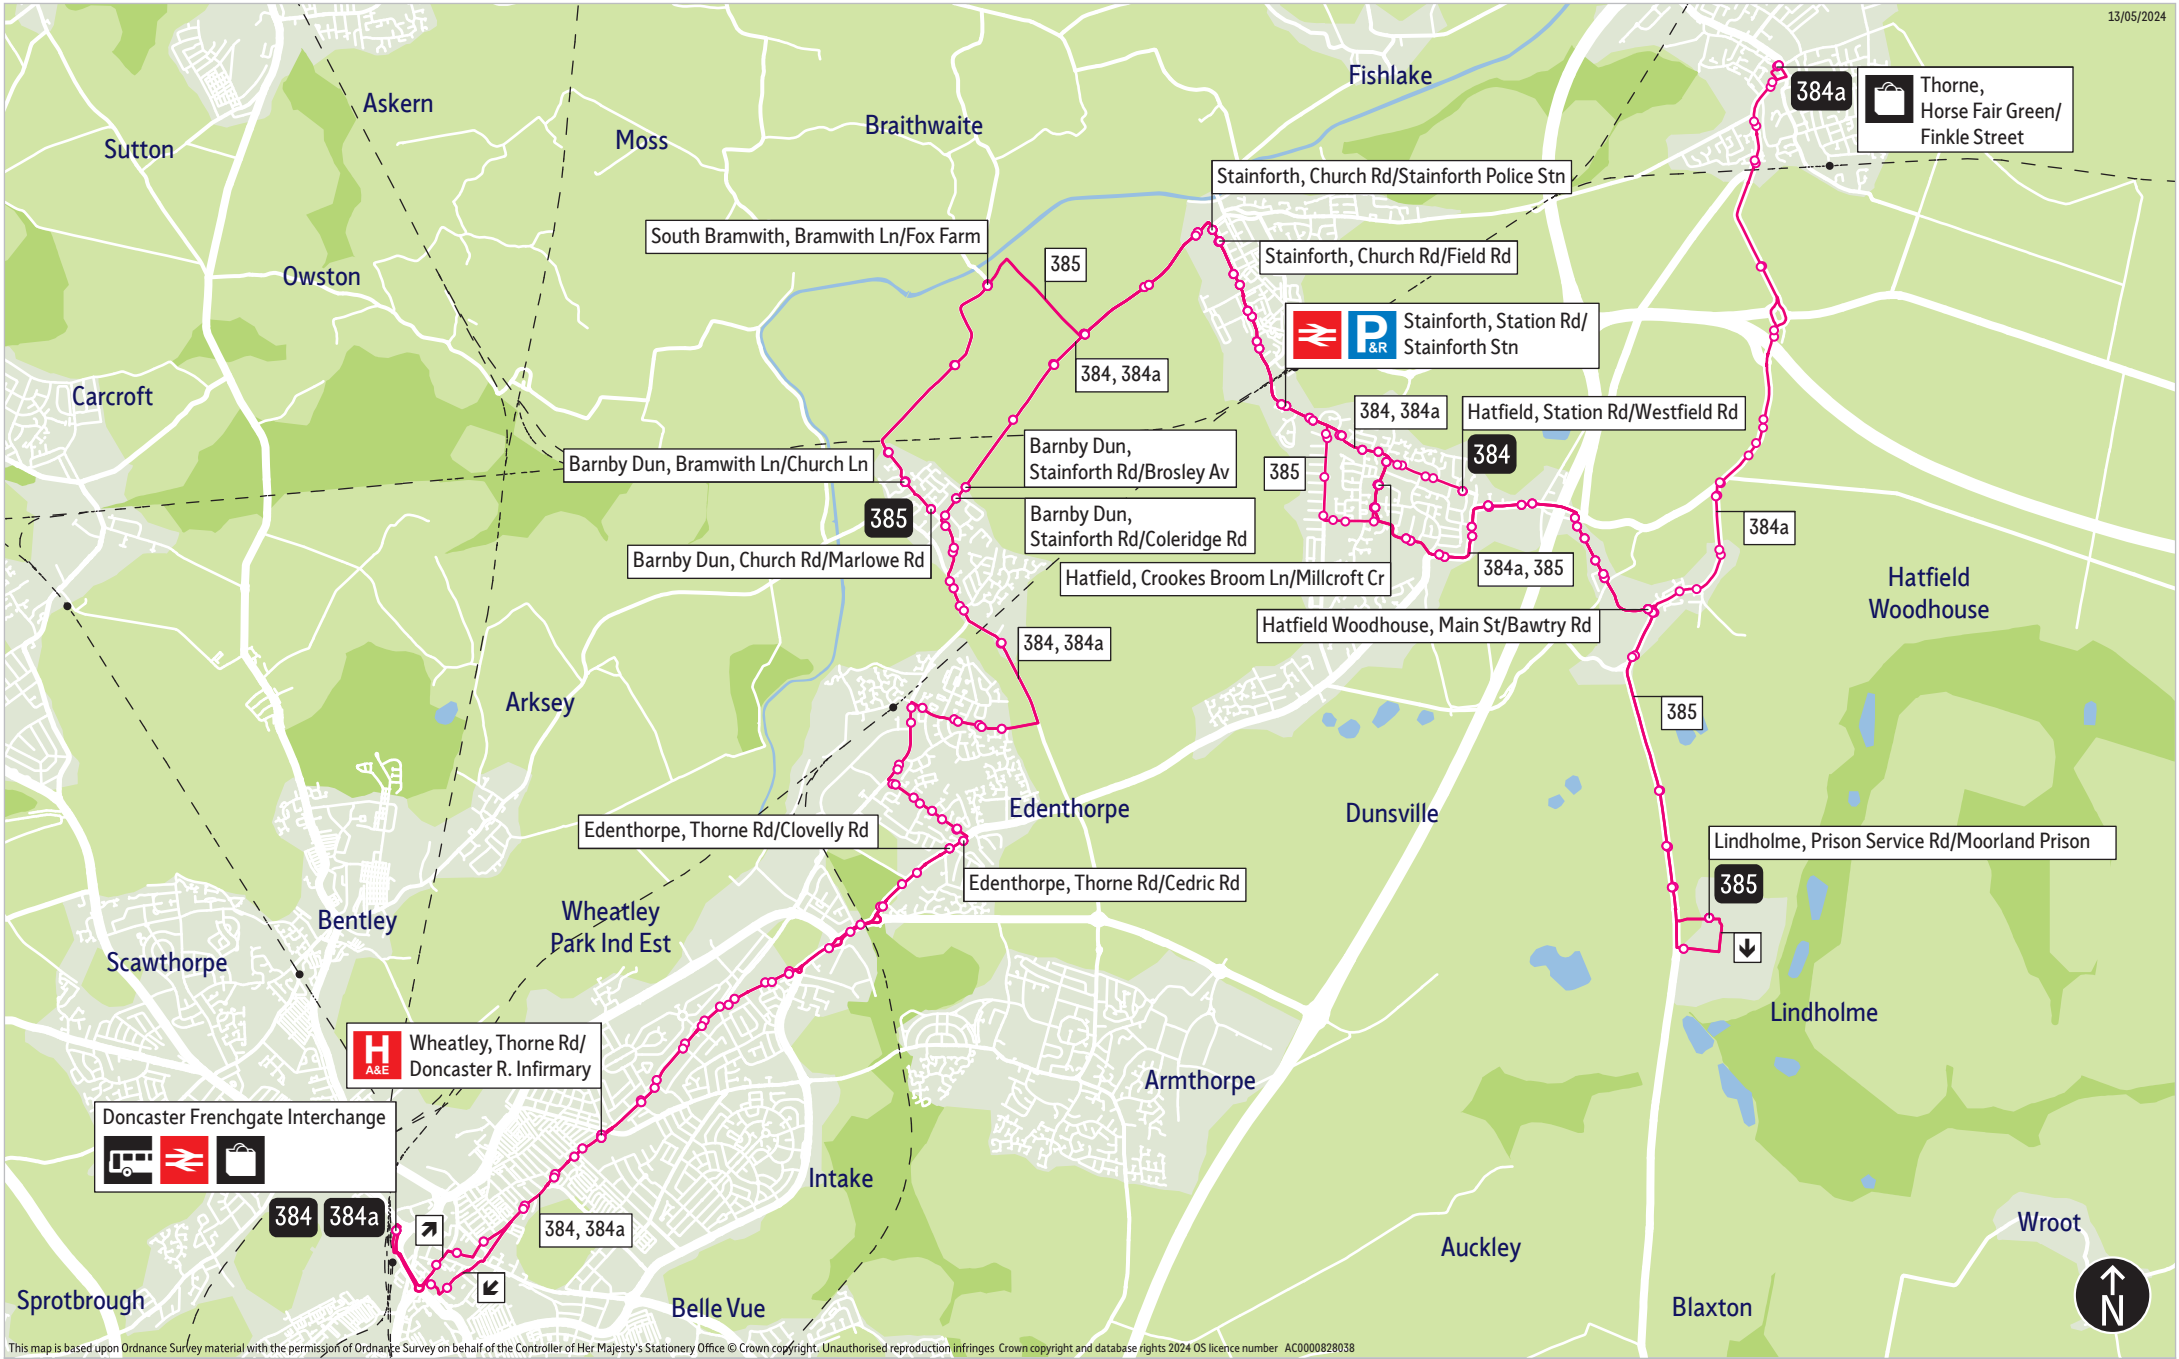

Bus route map for services 384, 384a & 385

13/05/2024

= Terminus point
 = Public transport
 = Shopping area
 = Bus route & stops
 = Rail line & station
 = Tram route & stop