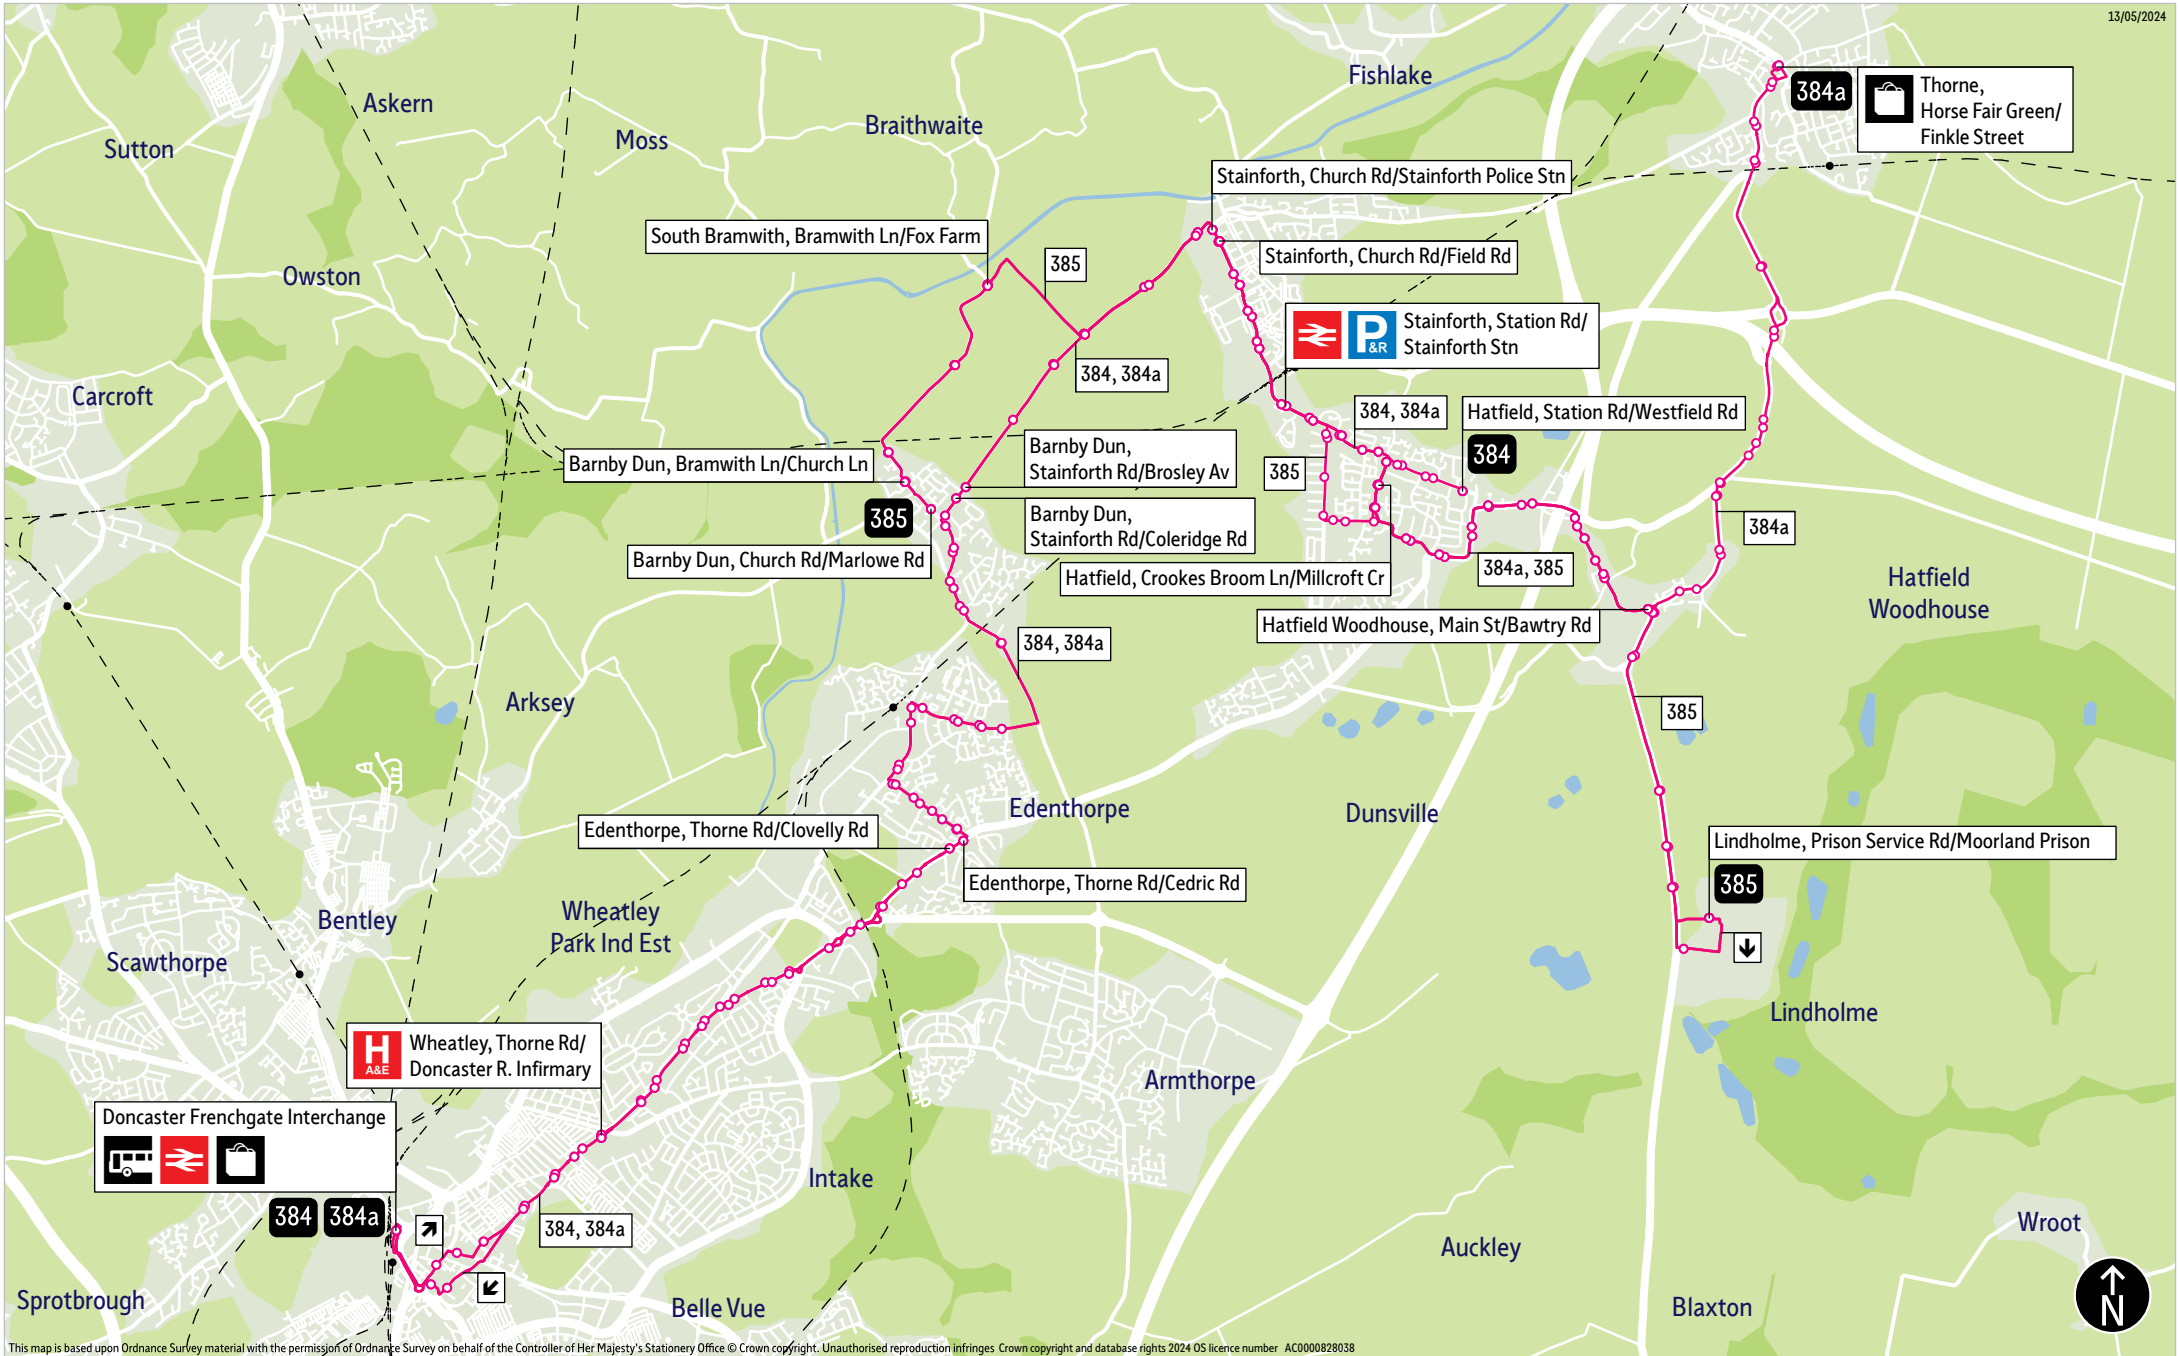

Bus route map for services 384, 384a & 385

= Terminus point
 = Public transport
 = Shopping area
 = Bus route & stops
 = Rail line & station
 = Tram route & stop