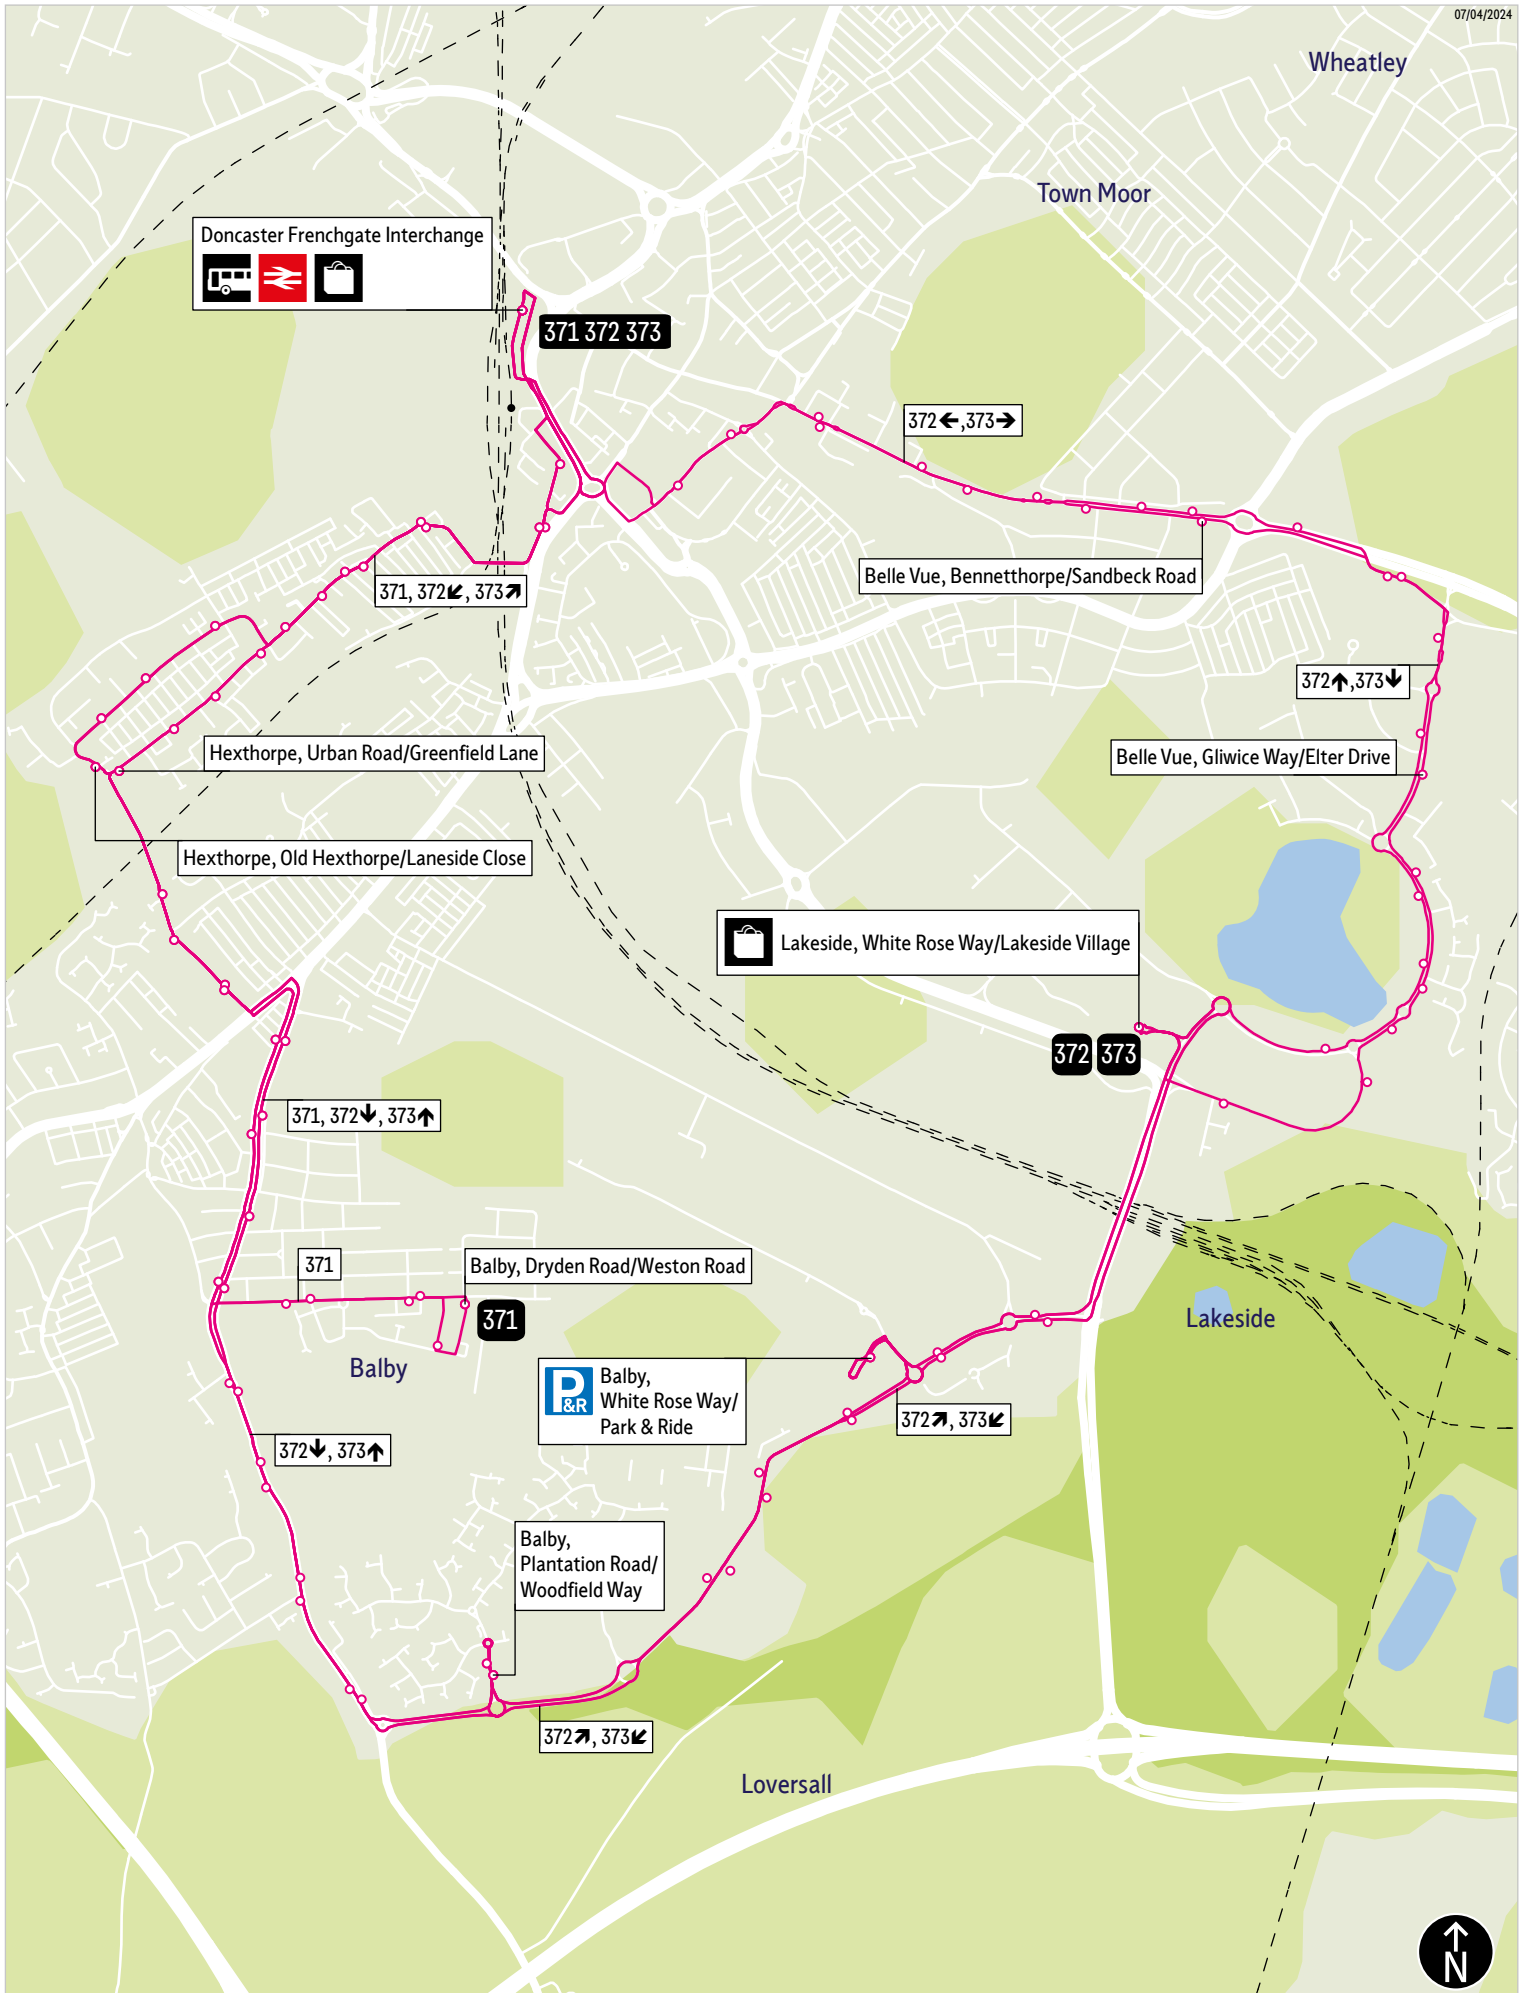

Bus route map for services 371, 372 & 373

07/04/2024

■ = Terminus point
🚏 = Public transport
🛒 = Shopping area
🚌 = Bus route & stops
🚊 = Rail line & station
🚋 = Tram route & stop