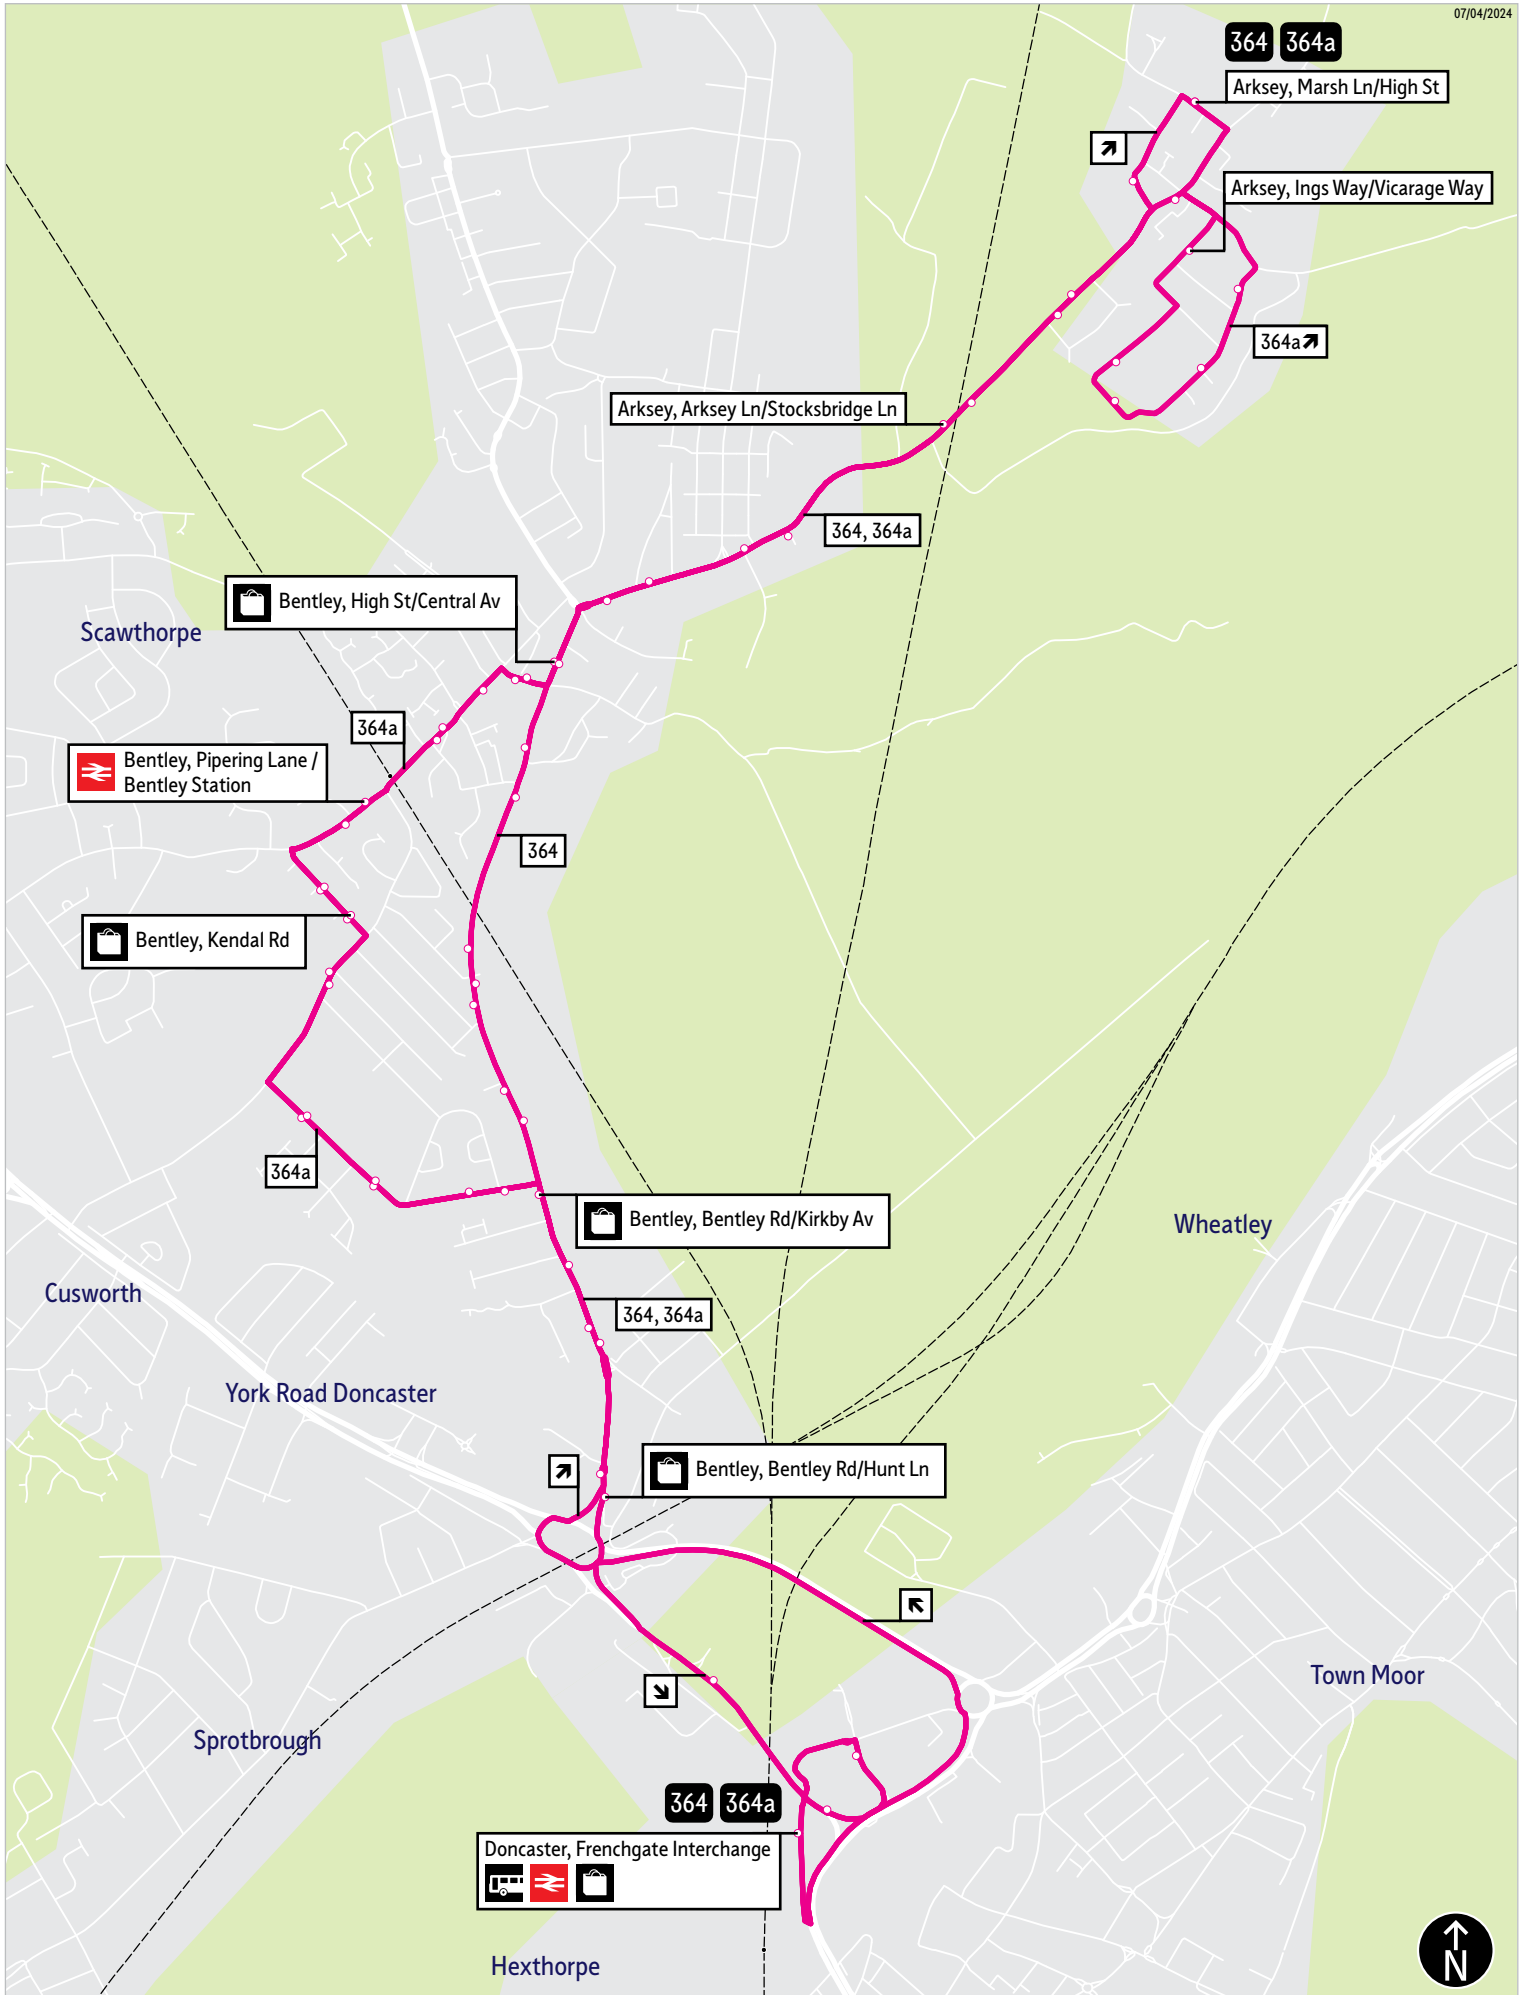

Service 364 (formerly 64) - Service 64 is renumbered 364. Timetable changes to improve punctuality.

Service 364a (formerly 64a) - Service 64a is renumbered 364a. Timetable changes to improve punctuality.

07/04/2024

This map is based upon Ordnance Survey material with the permission of Ordnance Survey on behalf of the Controller of Her Majesty's Stationery Office © Crown copyright. Unauthorised reproduction infringes Crown copyright and database rights 2023 OS licence number AC0000828038

■ = Terminus point
 🚉 🚎 🚊 🚗 🚚 🚚 🚚 = Public transport
 🛒 = Shopping area
 🚚 = Bus route & stops
 --- = Rail line & station
 --- = Tram route & stop

Stopping points for service 364

Doncaster, Frenchgate Interchange ▶ North Bridge Road ▶ **Bentley** ▶ Bentley Road ▶ High Street ▶ Arksey Lane ▶ **Arksey** ▶ Station Road ▶ High Street ▶ Marsh Lane ▶ Station Road ▶ **Bentley** ▶ Arksey Lane ▶ High Street ▶ Bentley Road ▶ North Bridge Road ▶ Church View ▶ Doncaster, Frenchgate Interchange

Stopping points for service 364a

Doncaster, Frenchgate Interchange ▶ North Bridge Road ▶ **Bentley** ▶ Bentley Road ▶ Haslemere Grove ▶ Queens Drive ▶ Watch House Lane ▶ Kendal Road ▶ Piping Lane ▶ Church Street ▶ Chapel Street ▶ High Street ▶ Arksey Lane ▶ **Arksey** ▶ Station Road ▶ High Street ▶ Marsh Lane ▶ Ings Way ▶ Brook Way ▶ Station Road ▶ **Bentley** ▶ Arksey Lane ▶ High Street ▶ Chapel Street ▶ Cooke Street ▶ Church Street ▶ Piping Lane ▶ Kendal Road ▶ Watch House Lane ▶ Queens Drive ▶ Haslemere Grove ▶ Bentley Road ▶ North Bridge Road ▶ Church View ▶ Doncaster, Frenchgate Interchange