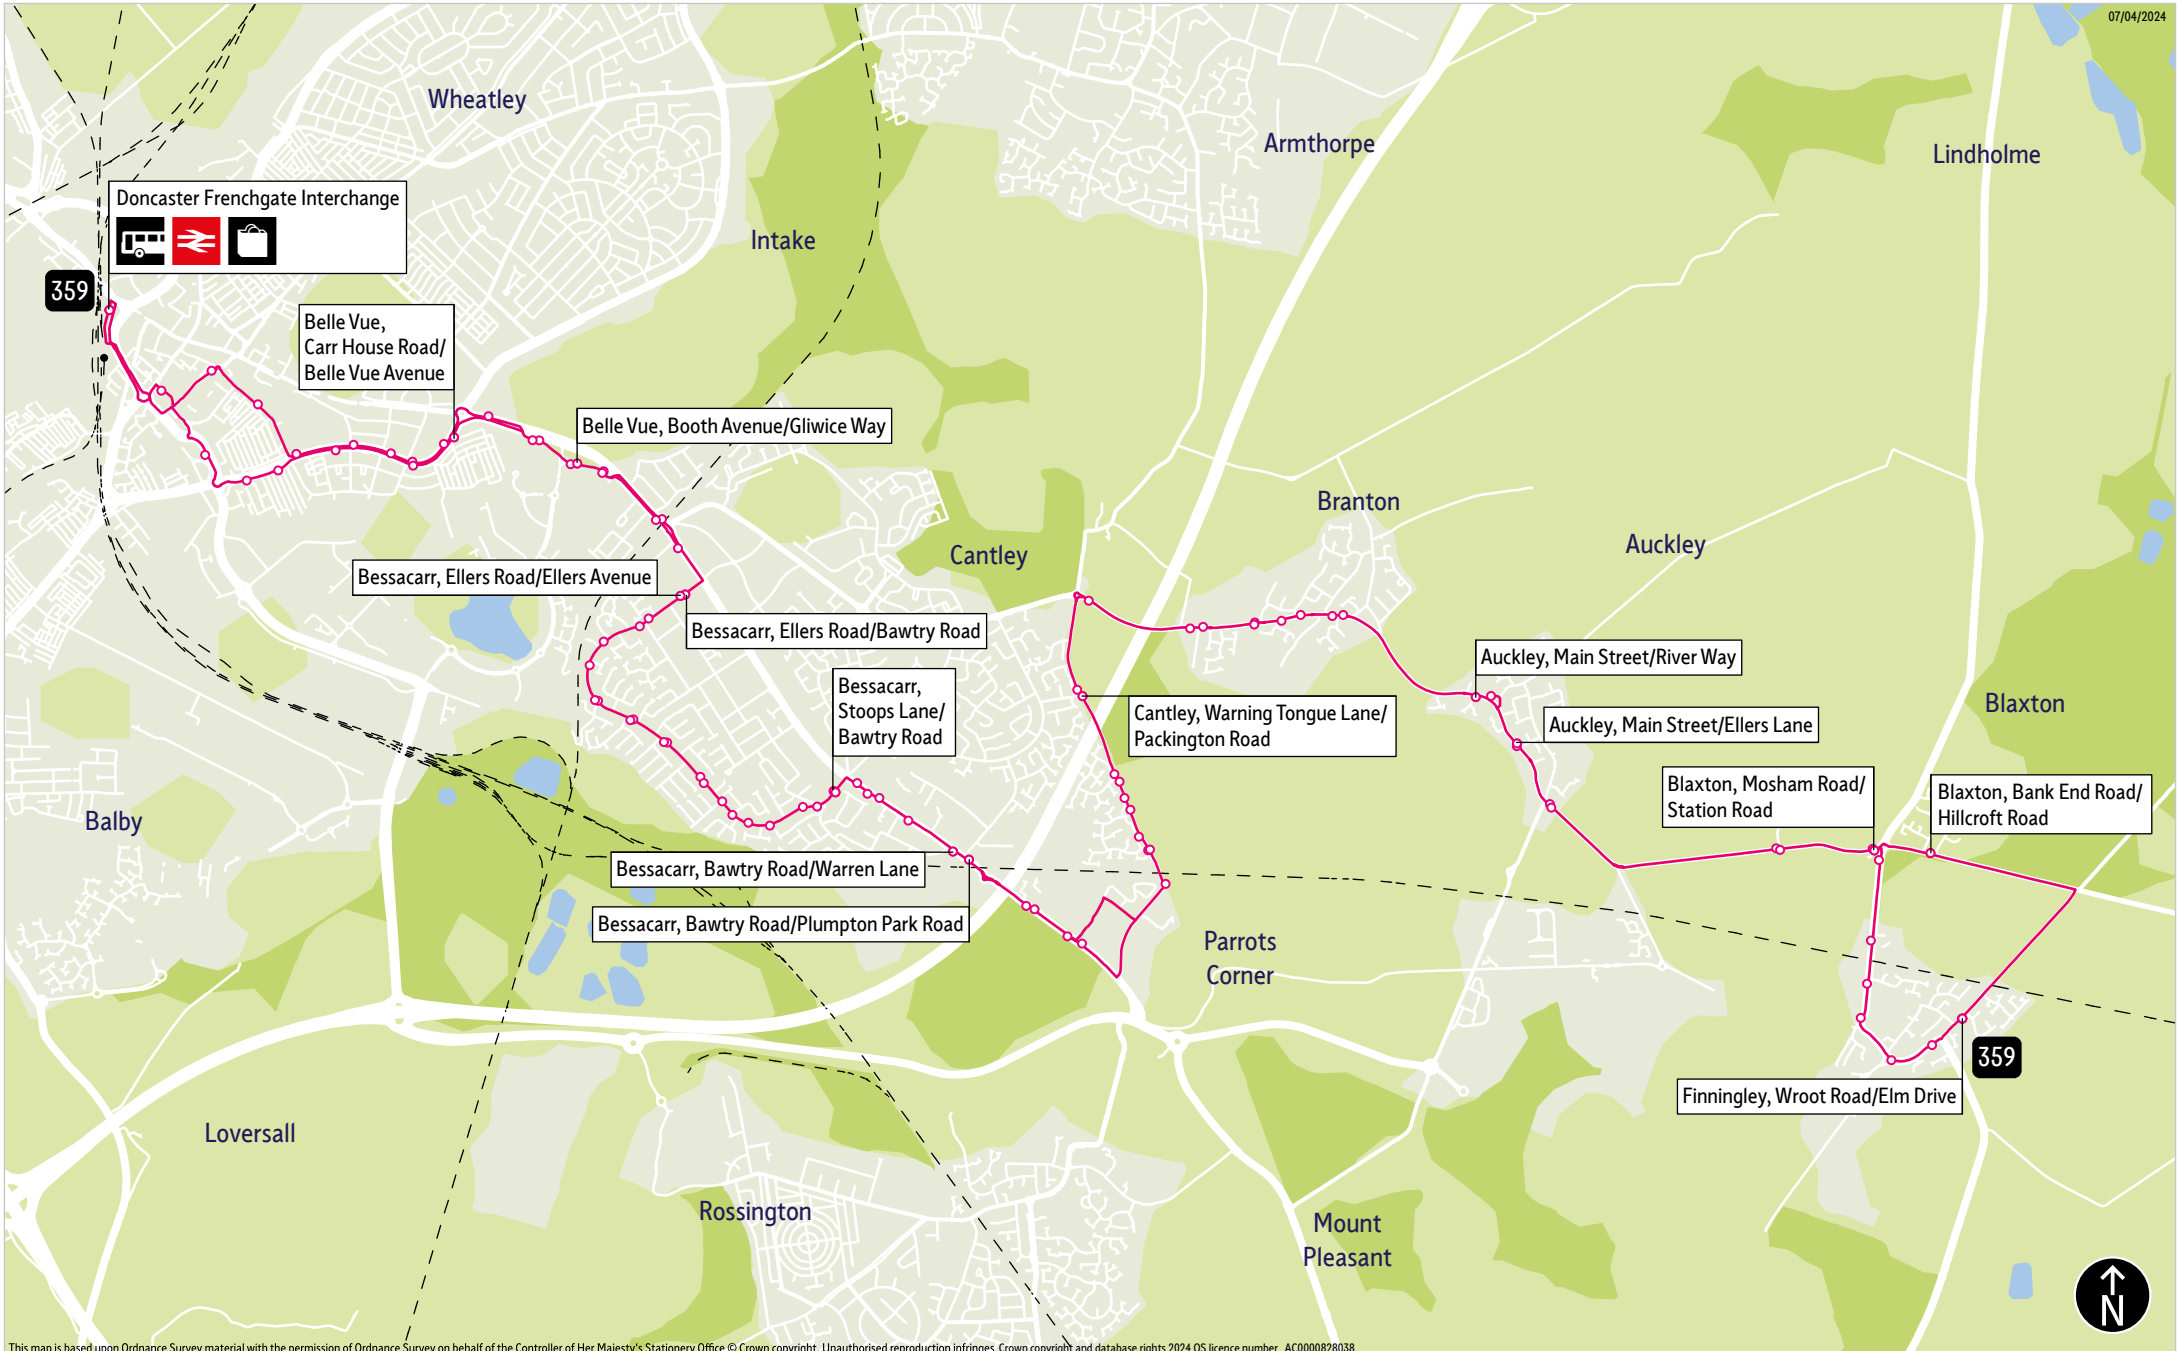

Bus route map for service 359

07/04/2024

- = Terminus point
- = Public transport
- = Shopping area
- = Bus route & stops
- = Rail line & station
- = Tram route & stop