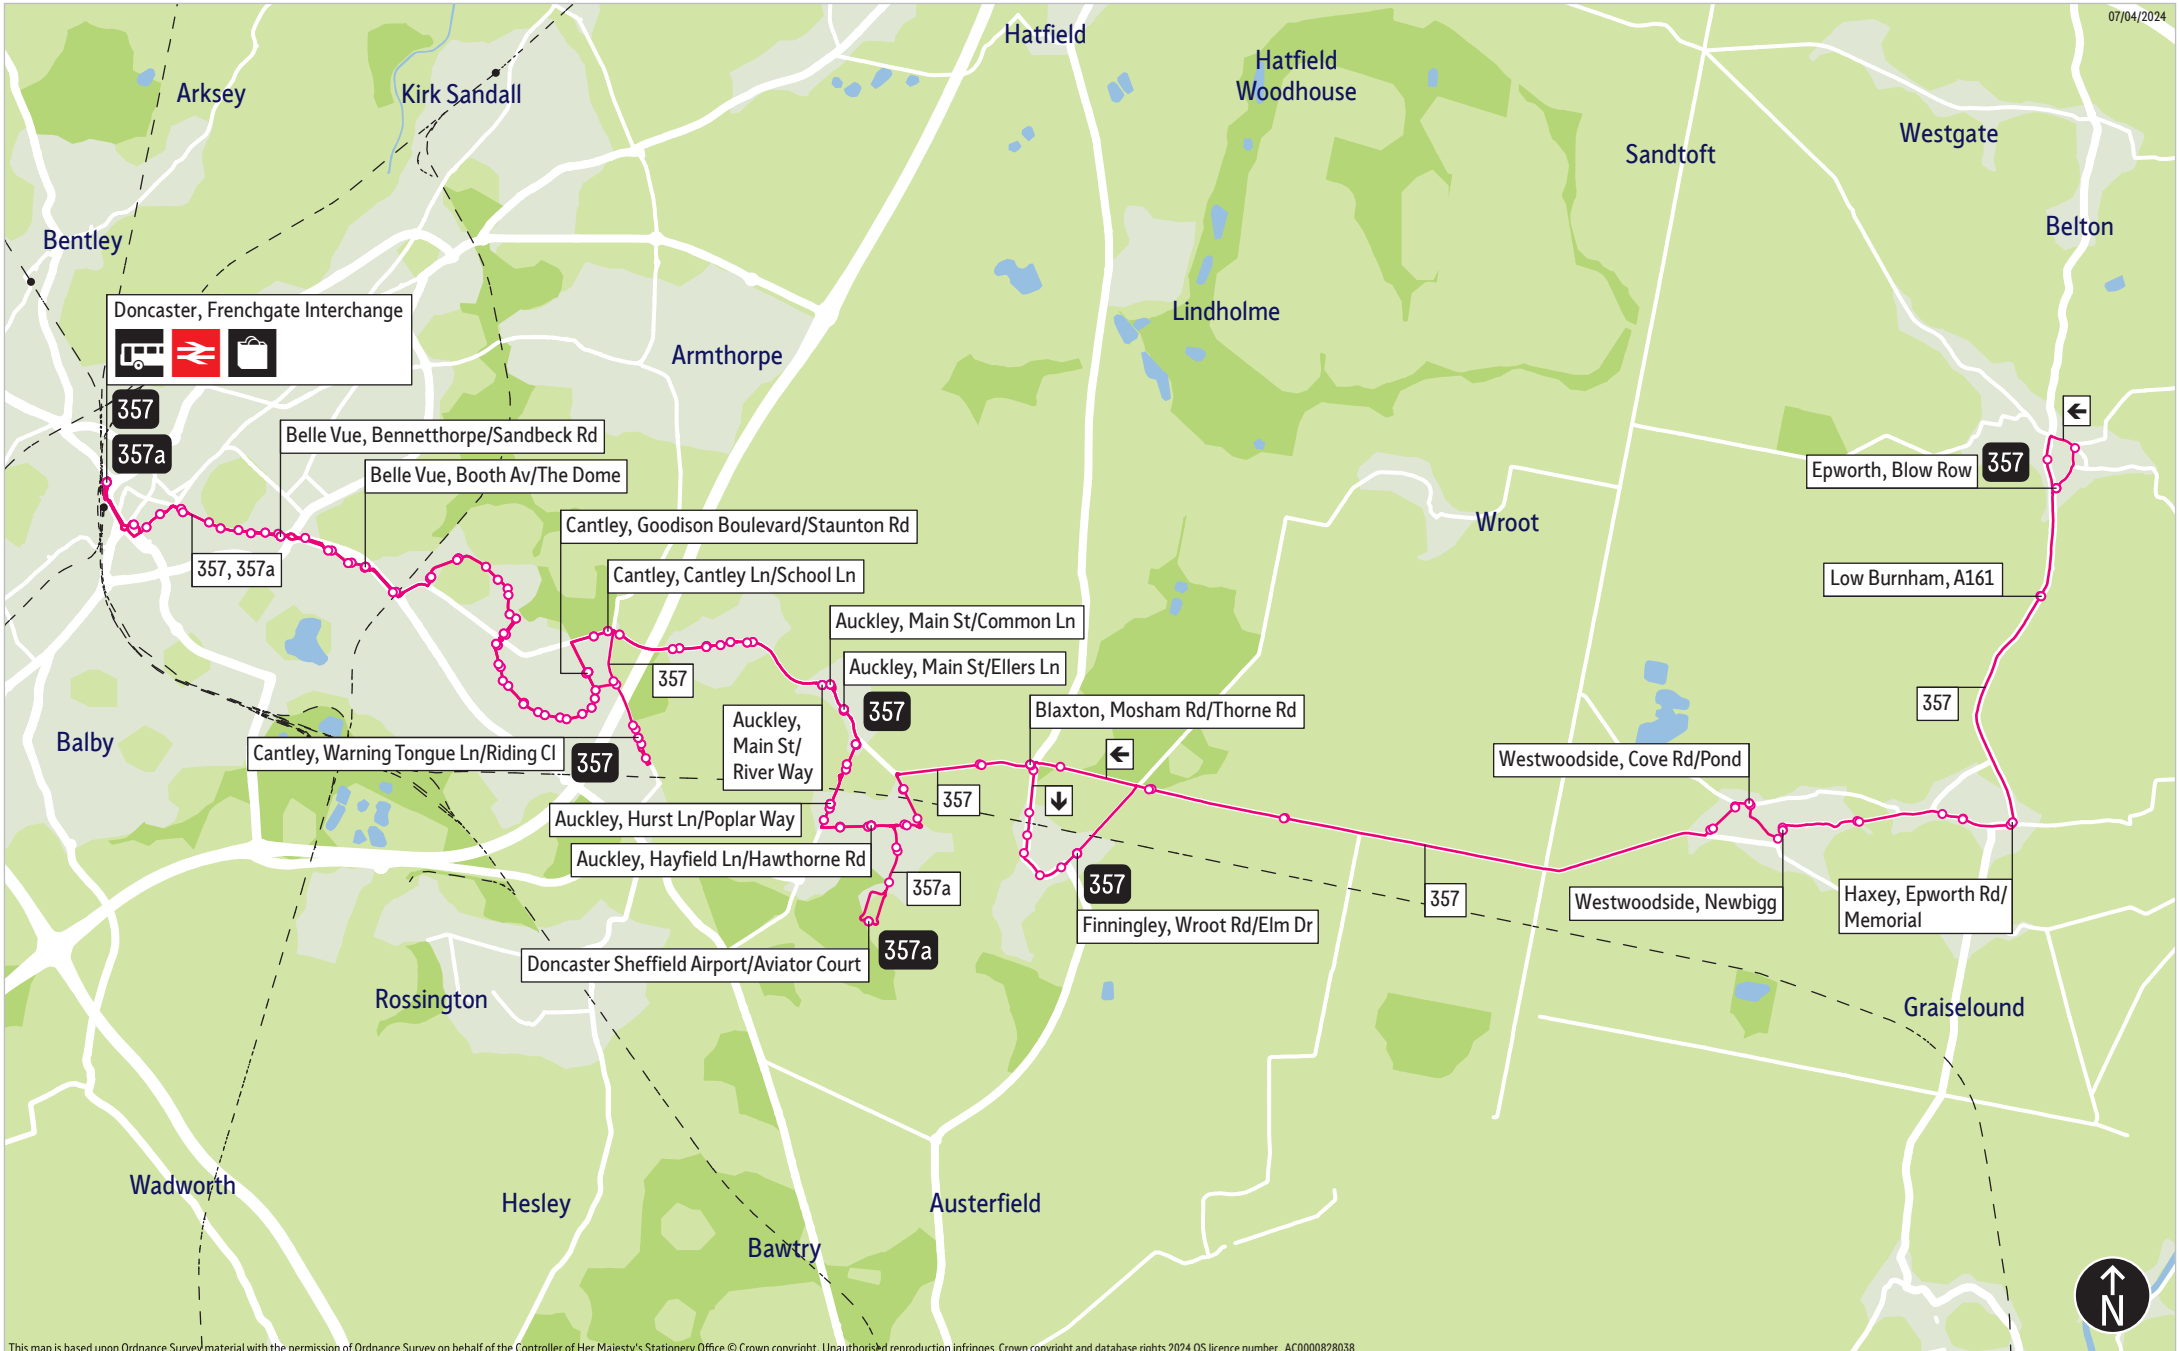

Bus route map for services 357 & 357a

07/04/2024

= Terminus point
 = Public transport
 = Shopping area
 = Bus route & stops
 = Rail line & station
 = Tram route & stop