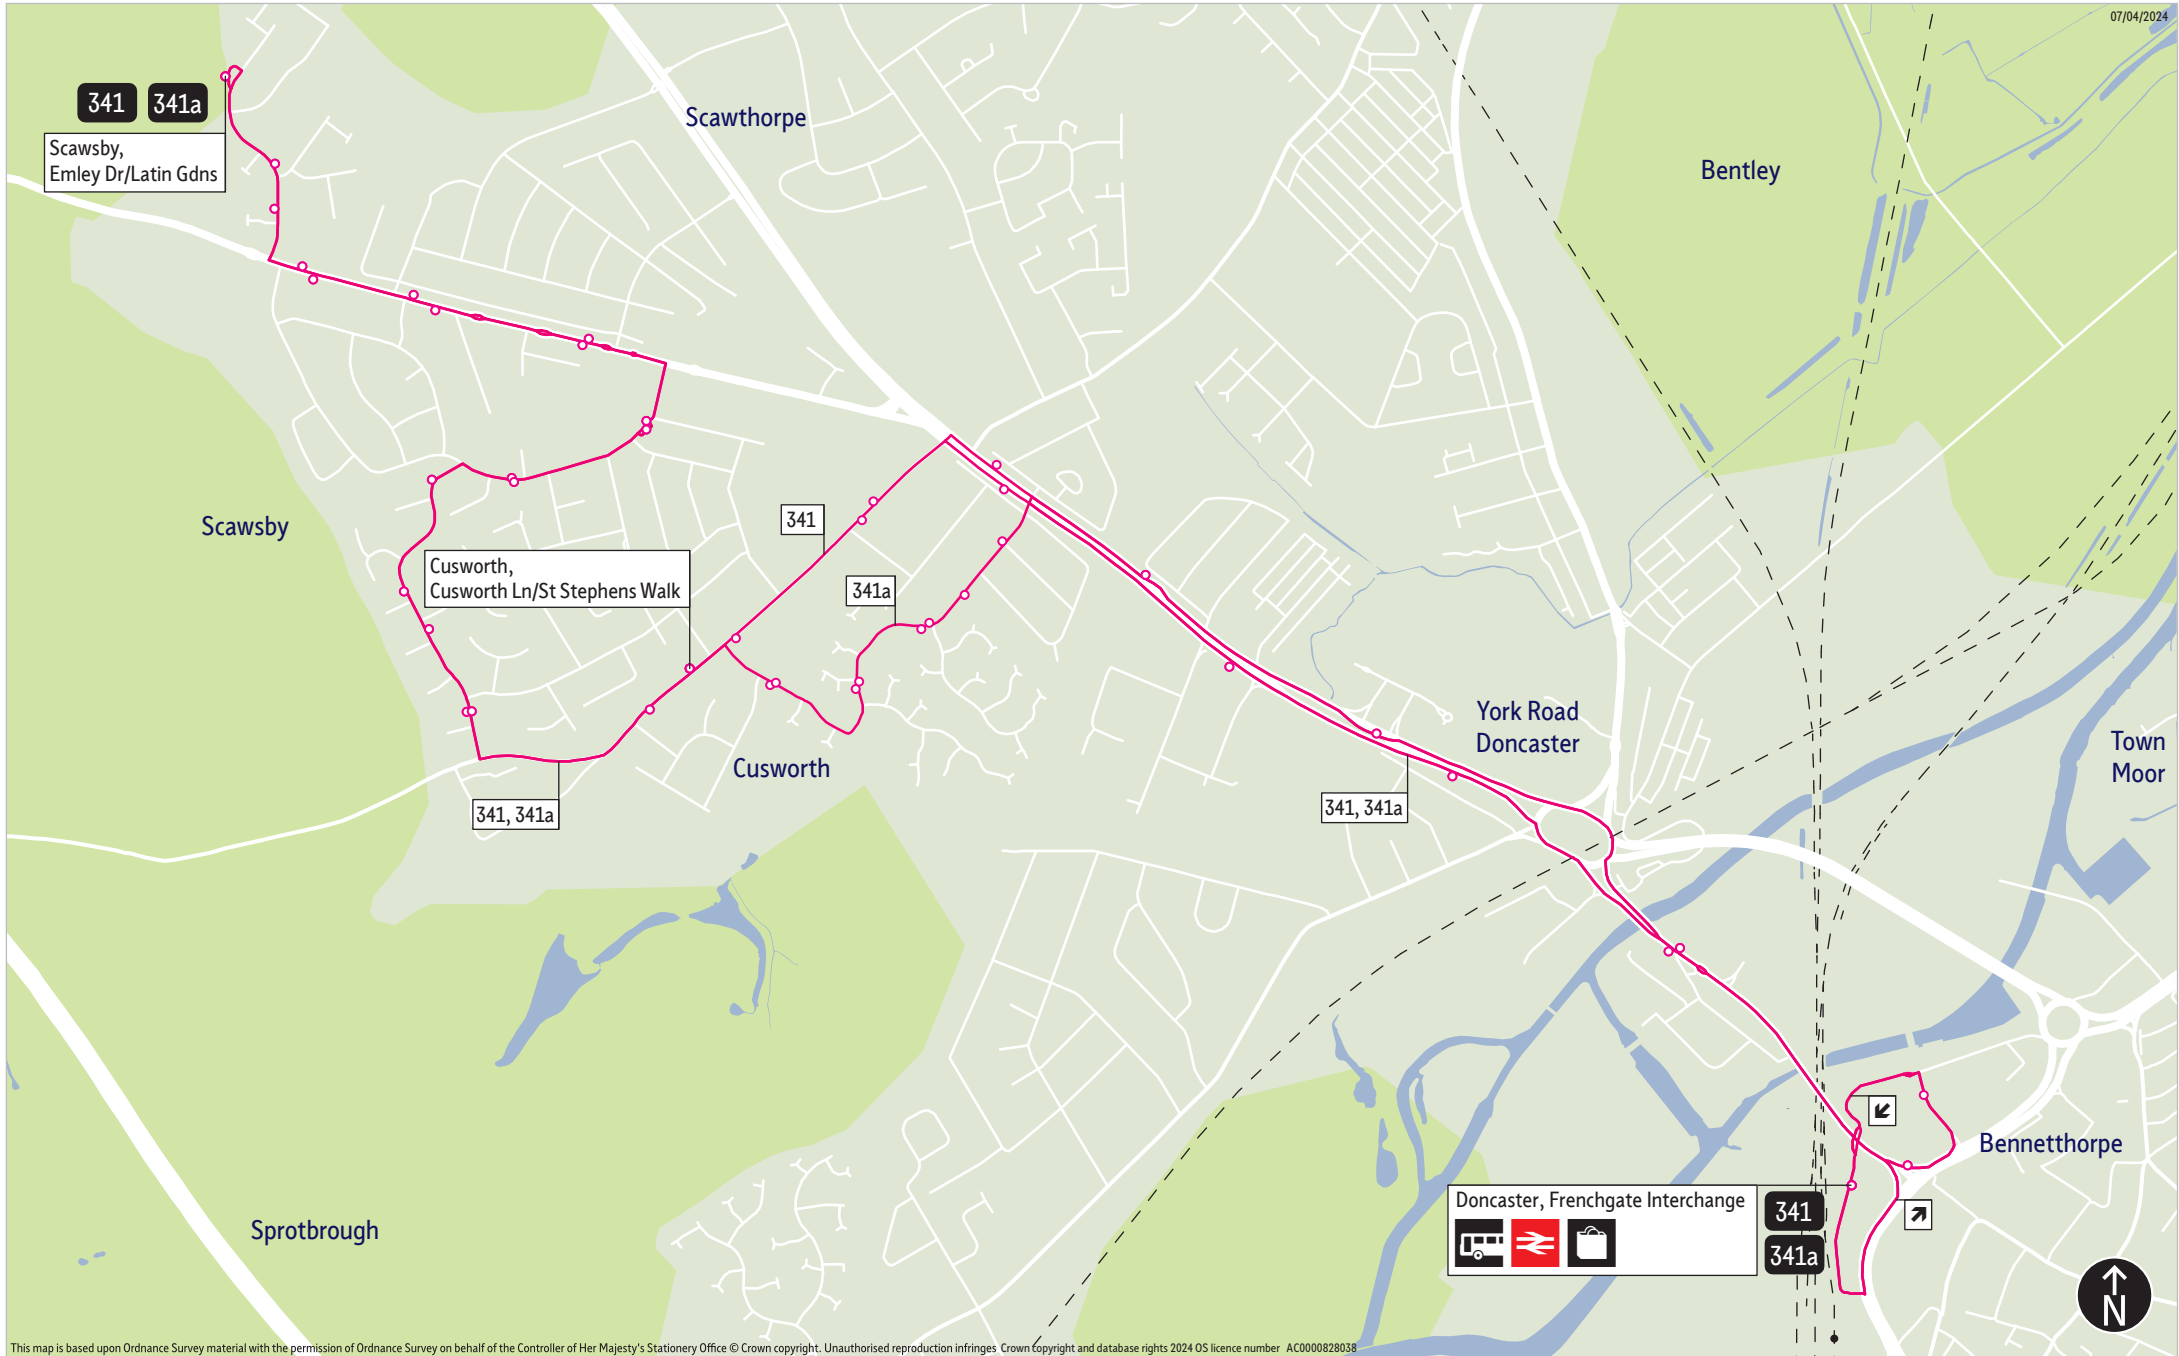

Bus route map for services 341 & 341a

07/04/2024

■ = Terminus point   = Public transport   = Shopping area   = Bus route & stops   = Rail line & station   = Tram route & stop