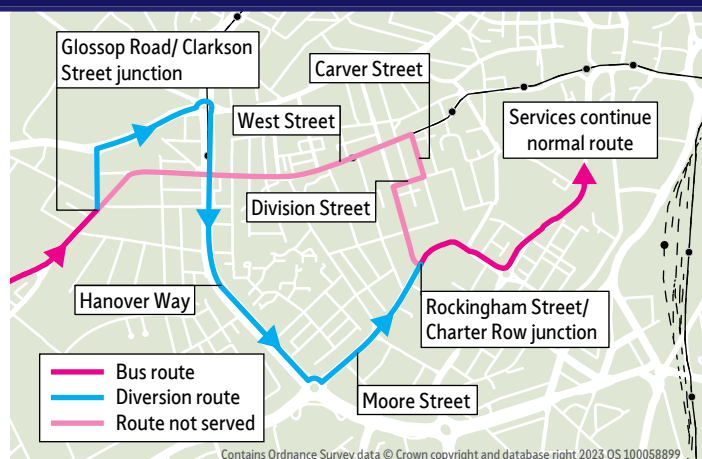

Stopping points for service 30a

Broomhill, Royal Hallamshire Hospital ▶ Beech Hill Road ▶ Glossop Road ▶ **Western Bank** ▶ **Sheffield** ▶ West Street ▶ Carver Street ▶ Arundel Gate ▶ **Handsworth** ▶ Handsworth Road ▶ Richmond Park Road ▶ Richmond Road ▶ Handsworth Road ▶ Retford Road ▶ **Beaver Hill** ▶ Beaver Hill Road ▶ **Woodhouse** ▶ Tithe Barn Lane ▶ Cross Street ▶ Market Street ▶ Beighton Road ▶ **Beighton** ▶ Robin Lane ▶ Queens Road ▶ High Street ▶ **Sothall** ▶ Eckington Road ▶ Hartland Avenue ▶ Owlthorpe Greenway ▶ **Waterthorpe** ▶ Eckington Way ▶ **Sothall** ▶ **Waterthorpe** ▶ Waterthorpe Greenway ▶ Crystal Peaks ▶ Ochre Dike Lane ▶ Thorpe Green ▶ Thorpe Drive ▶ **Westfield** ▶ Westfield Northway ▶ Shortbrook Road ▶ Westfield Southway ▶ **Halfway** ▶ Station Road ▶ **Mosborough** ▶ Queens Street ▶ **Plumbley, Plumbley Hall Road**

Service 30a City Centre diversion on Friday and Saturday Evenings

On Friday and Saturday evenings, service 30a diverts inbound towards Sheffield City Centre from Western Bank, Glossop Road and the West End Hospitals.

This diversion is due to health and safety concerns on Carver Street and Divison Street.

Services divert via University Square roundabout, Hanover Way, St Mary's Gate roundabout and Moore Street.

Outbound services continue to operate via West Street.