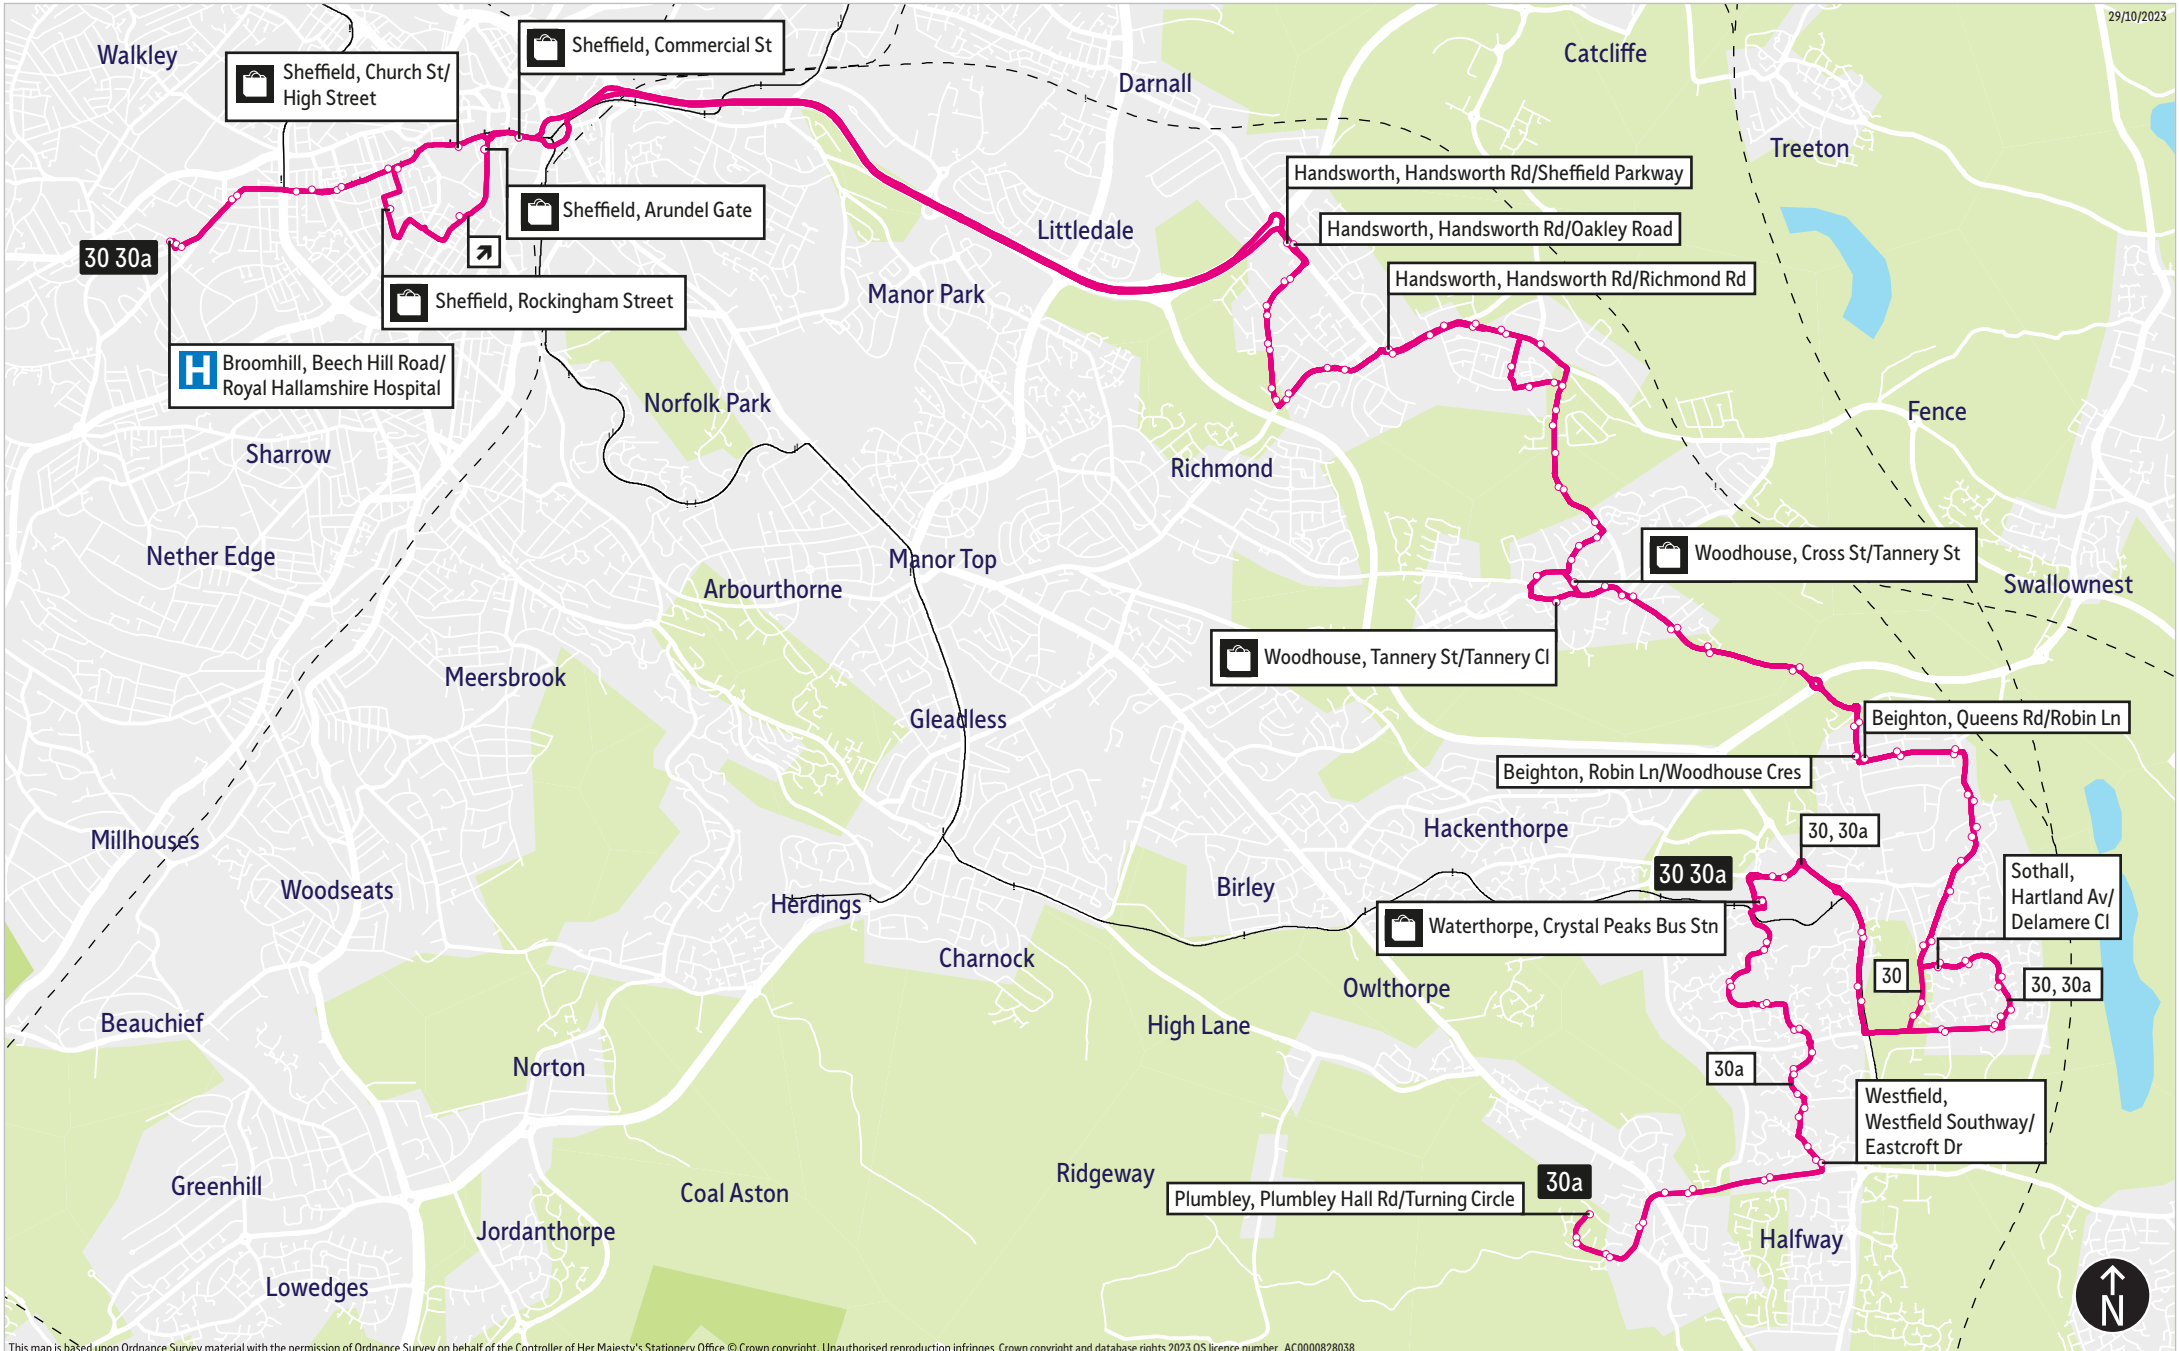

Bus route map for services 30 & 30a

= Terminus point

 = Public transport
 = Shopping area
 = Bus route & stops
 = Rail line & station
 = Tram route & stop