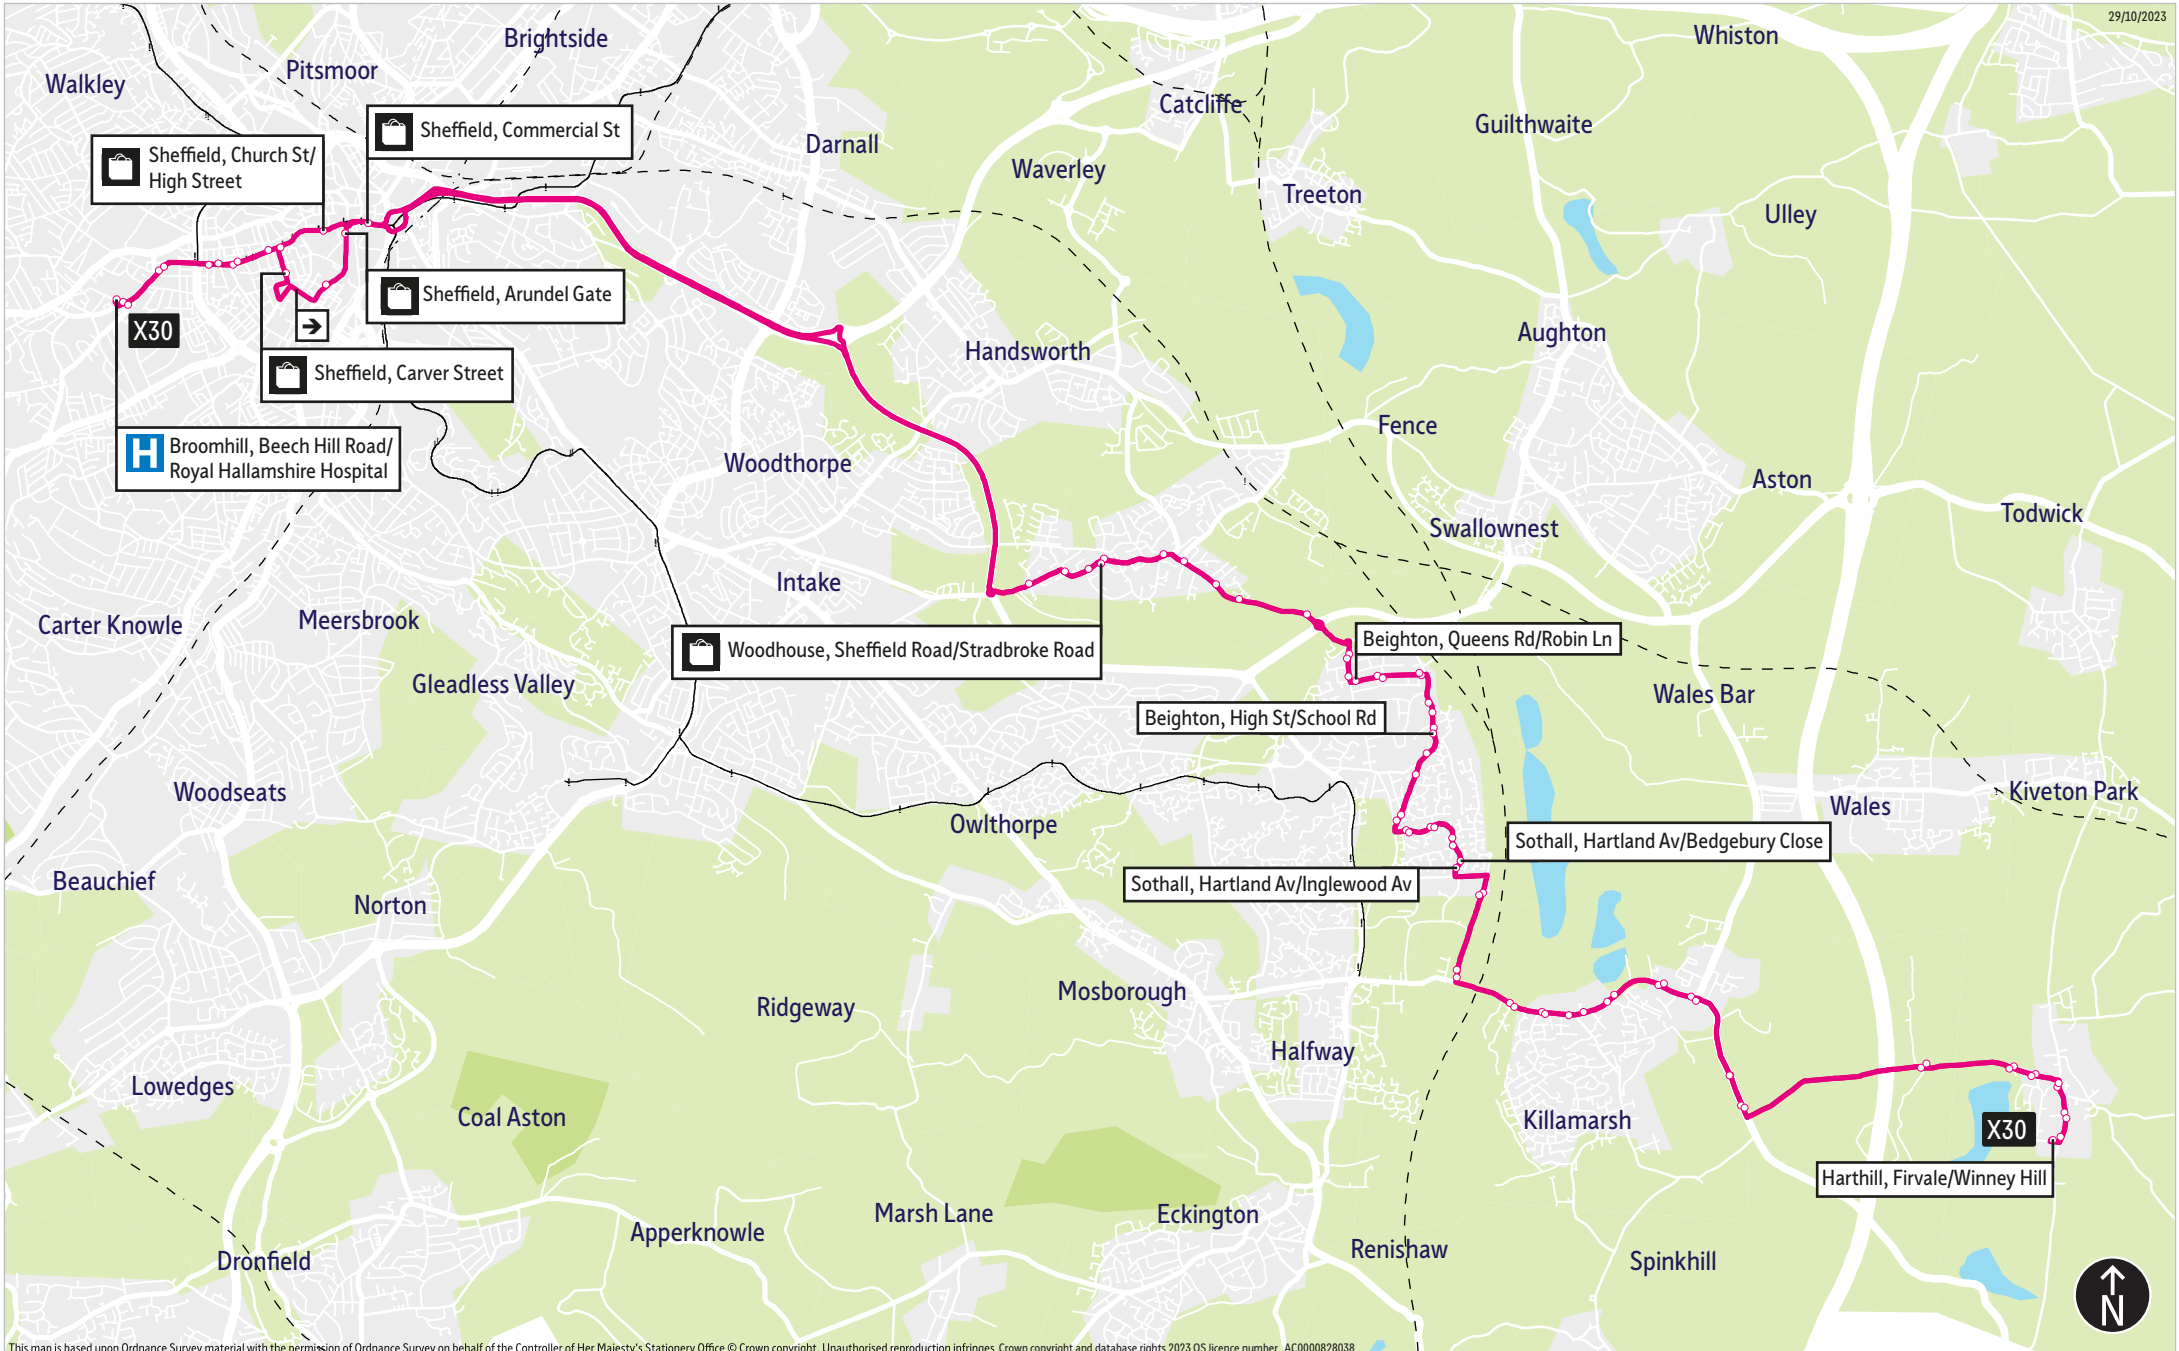

Bus route map for service X30

29/10/2023

- = Terminus point
- = Public transport
- = Shopping area
- = Bus route & stops
- = Rail line & station
- = Tram route & stop