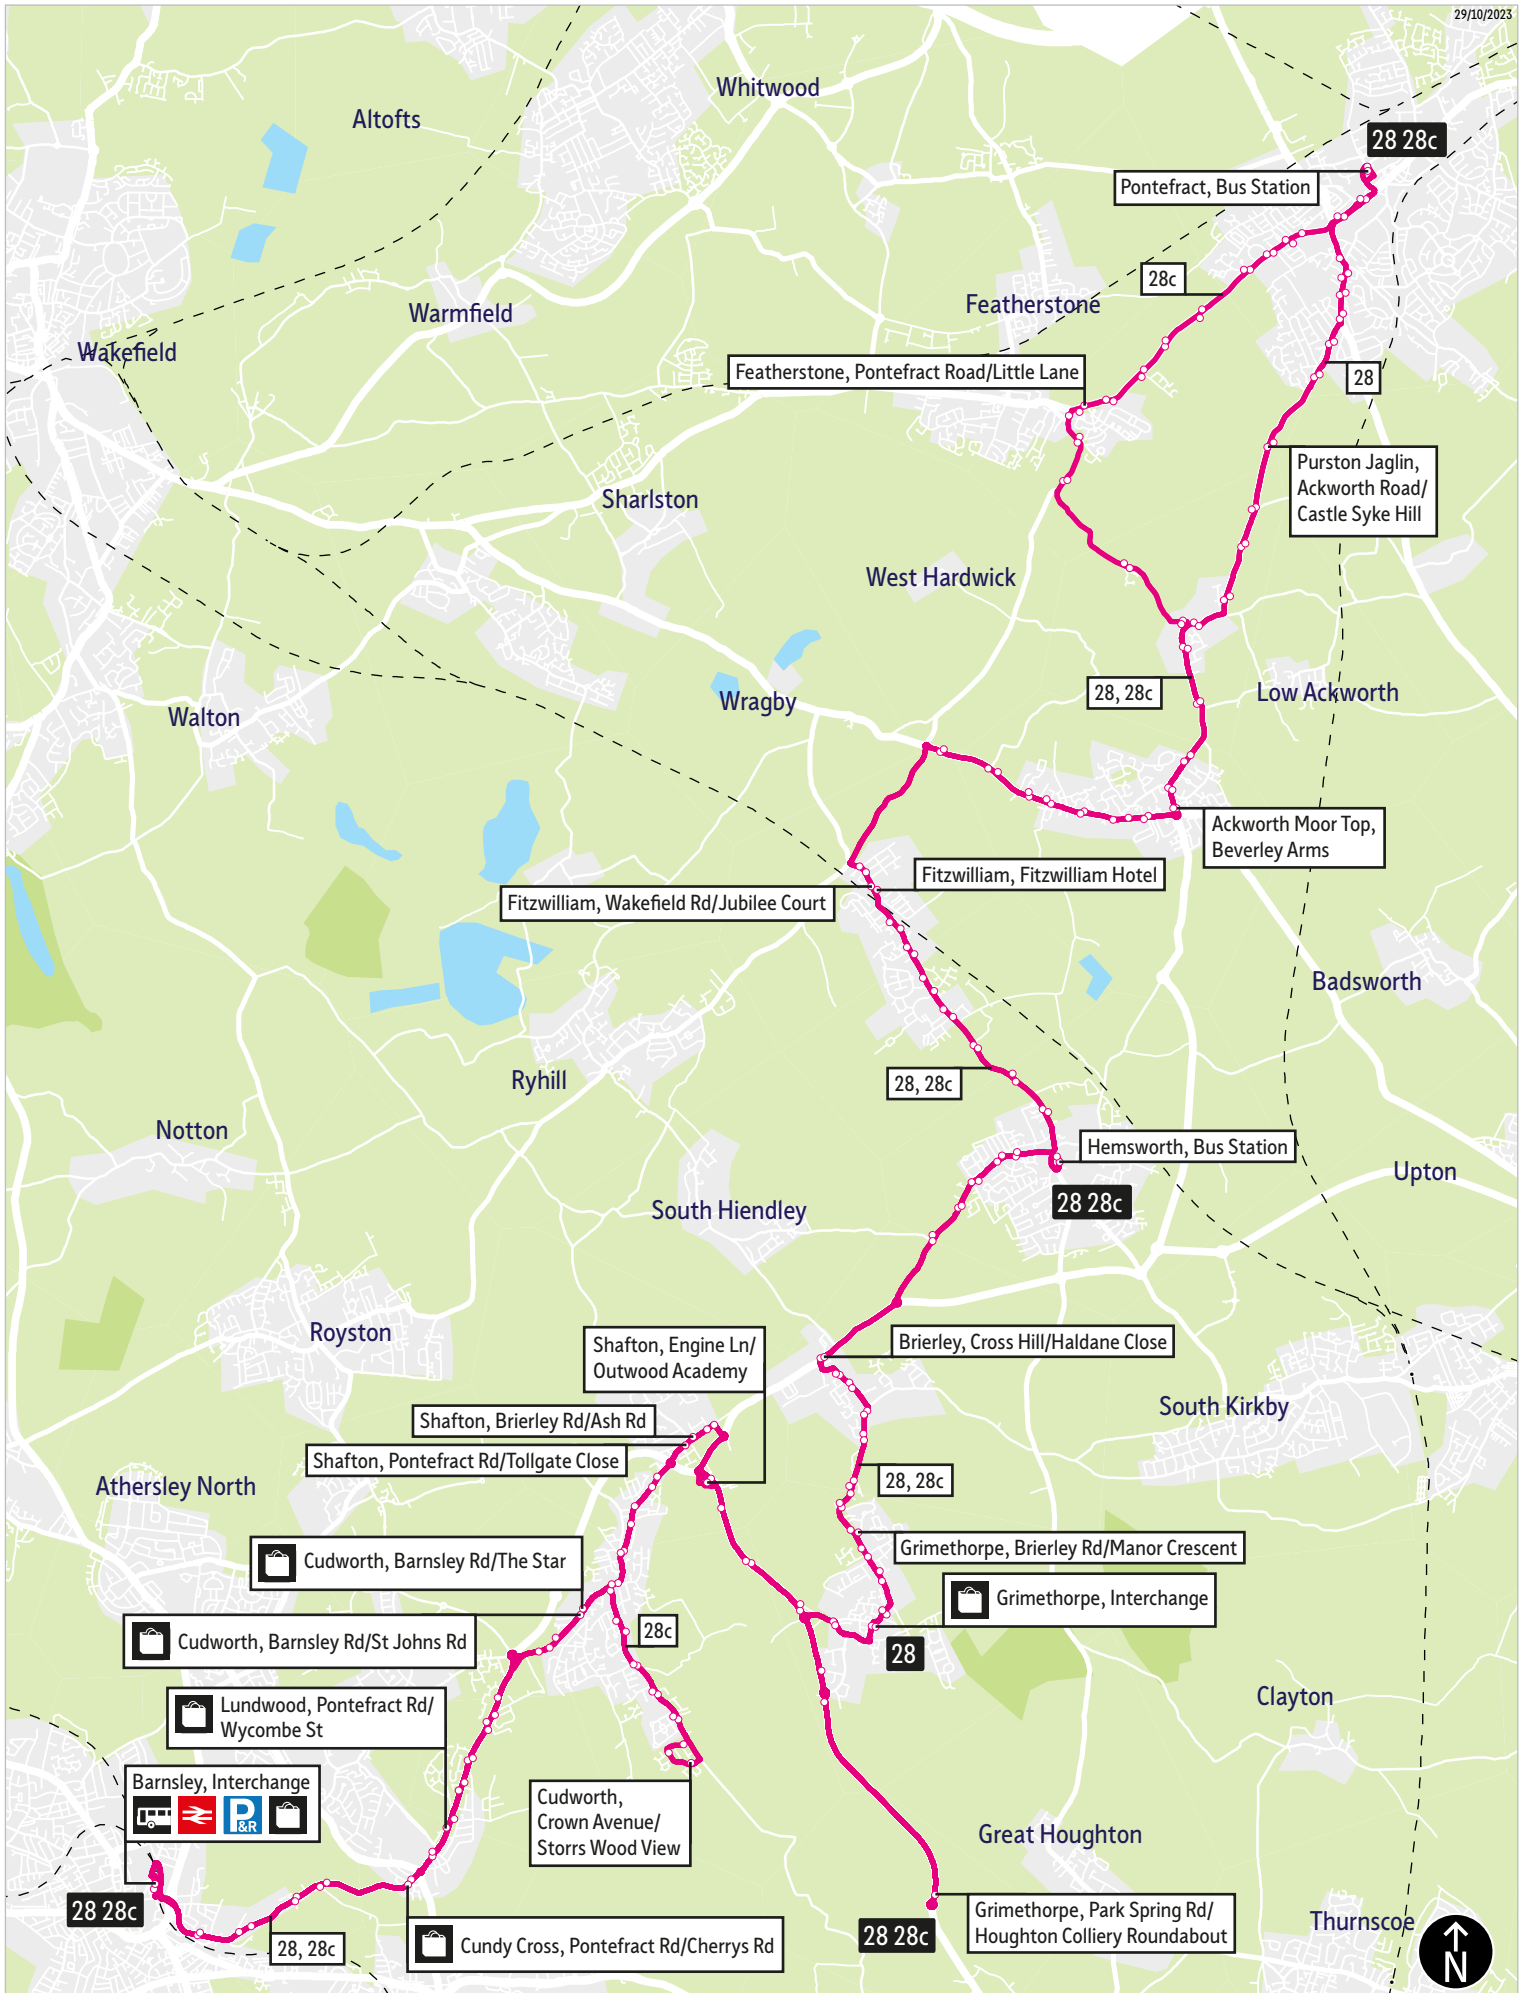

Bus route map for service 28 & 28c

29/10/2023

- = Terminus point
- = Public transport
- = Shopping area
- = Bus route & stops
- = Rail line & station
- = Tram route & stop