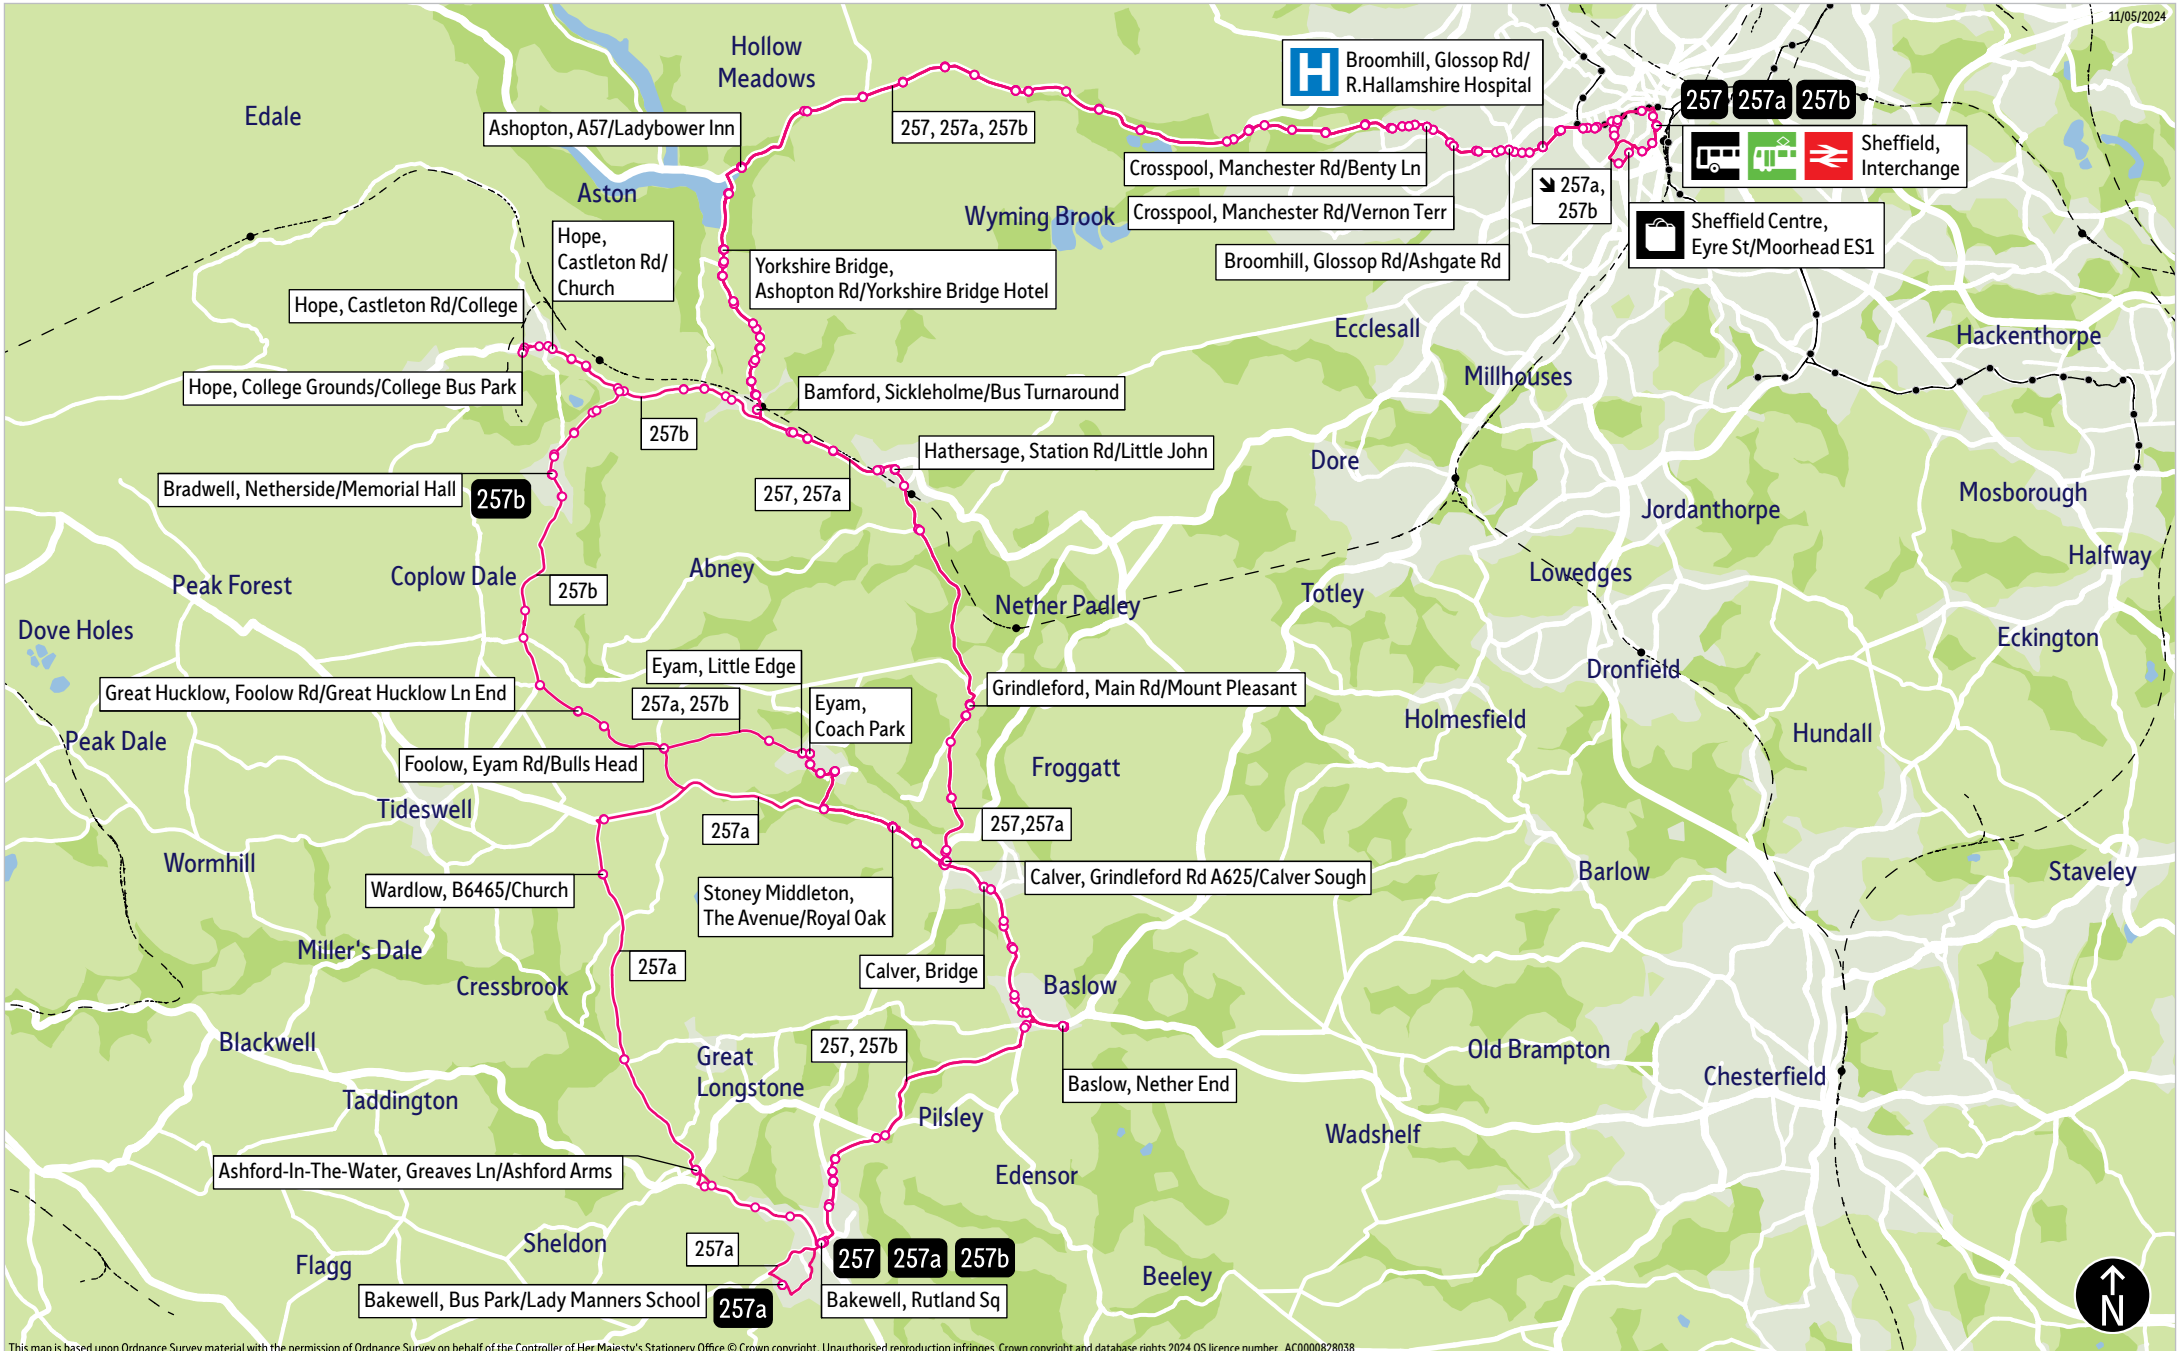

Bus route map for services 257, 257a, 257b

11/05/2024

- = Terminus point
- = Public transport
- = Shopping area
- = Bus route & stops
- = Rail line & station
- = Tram route & stop