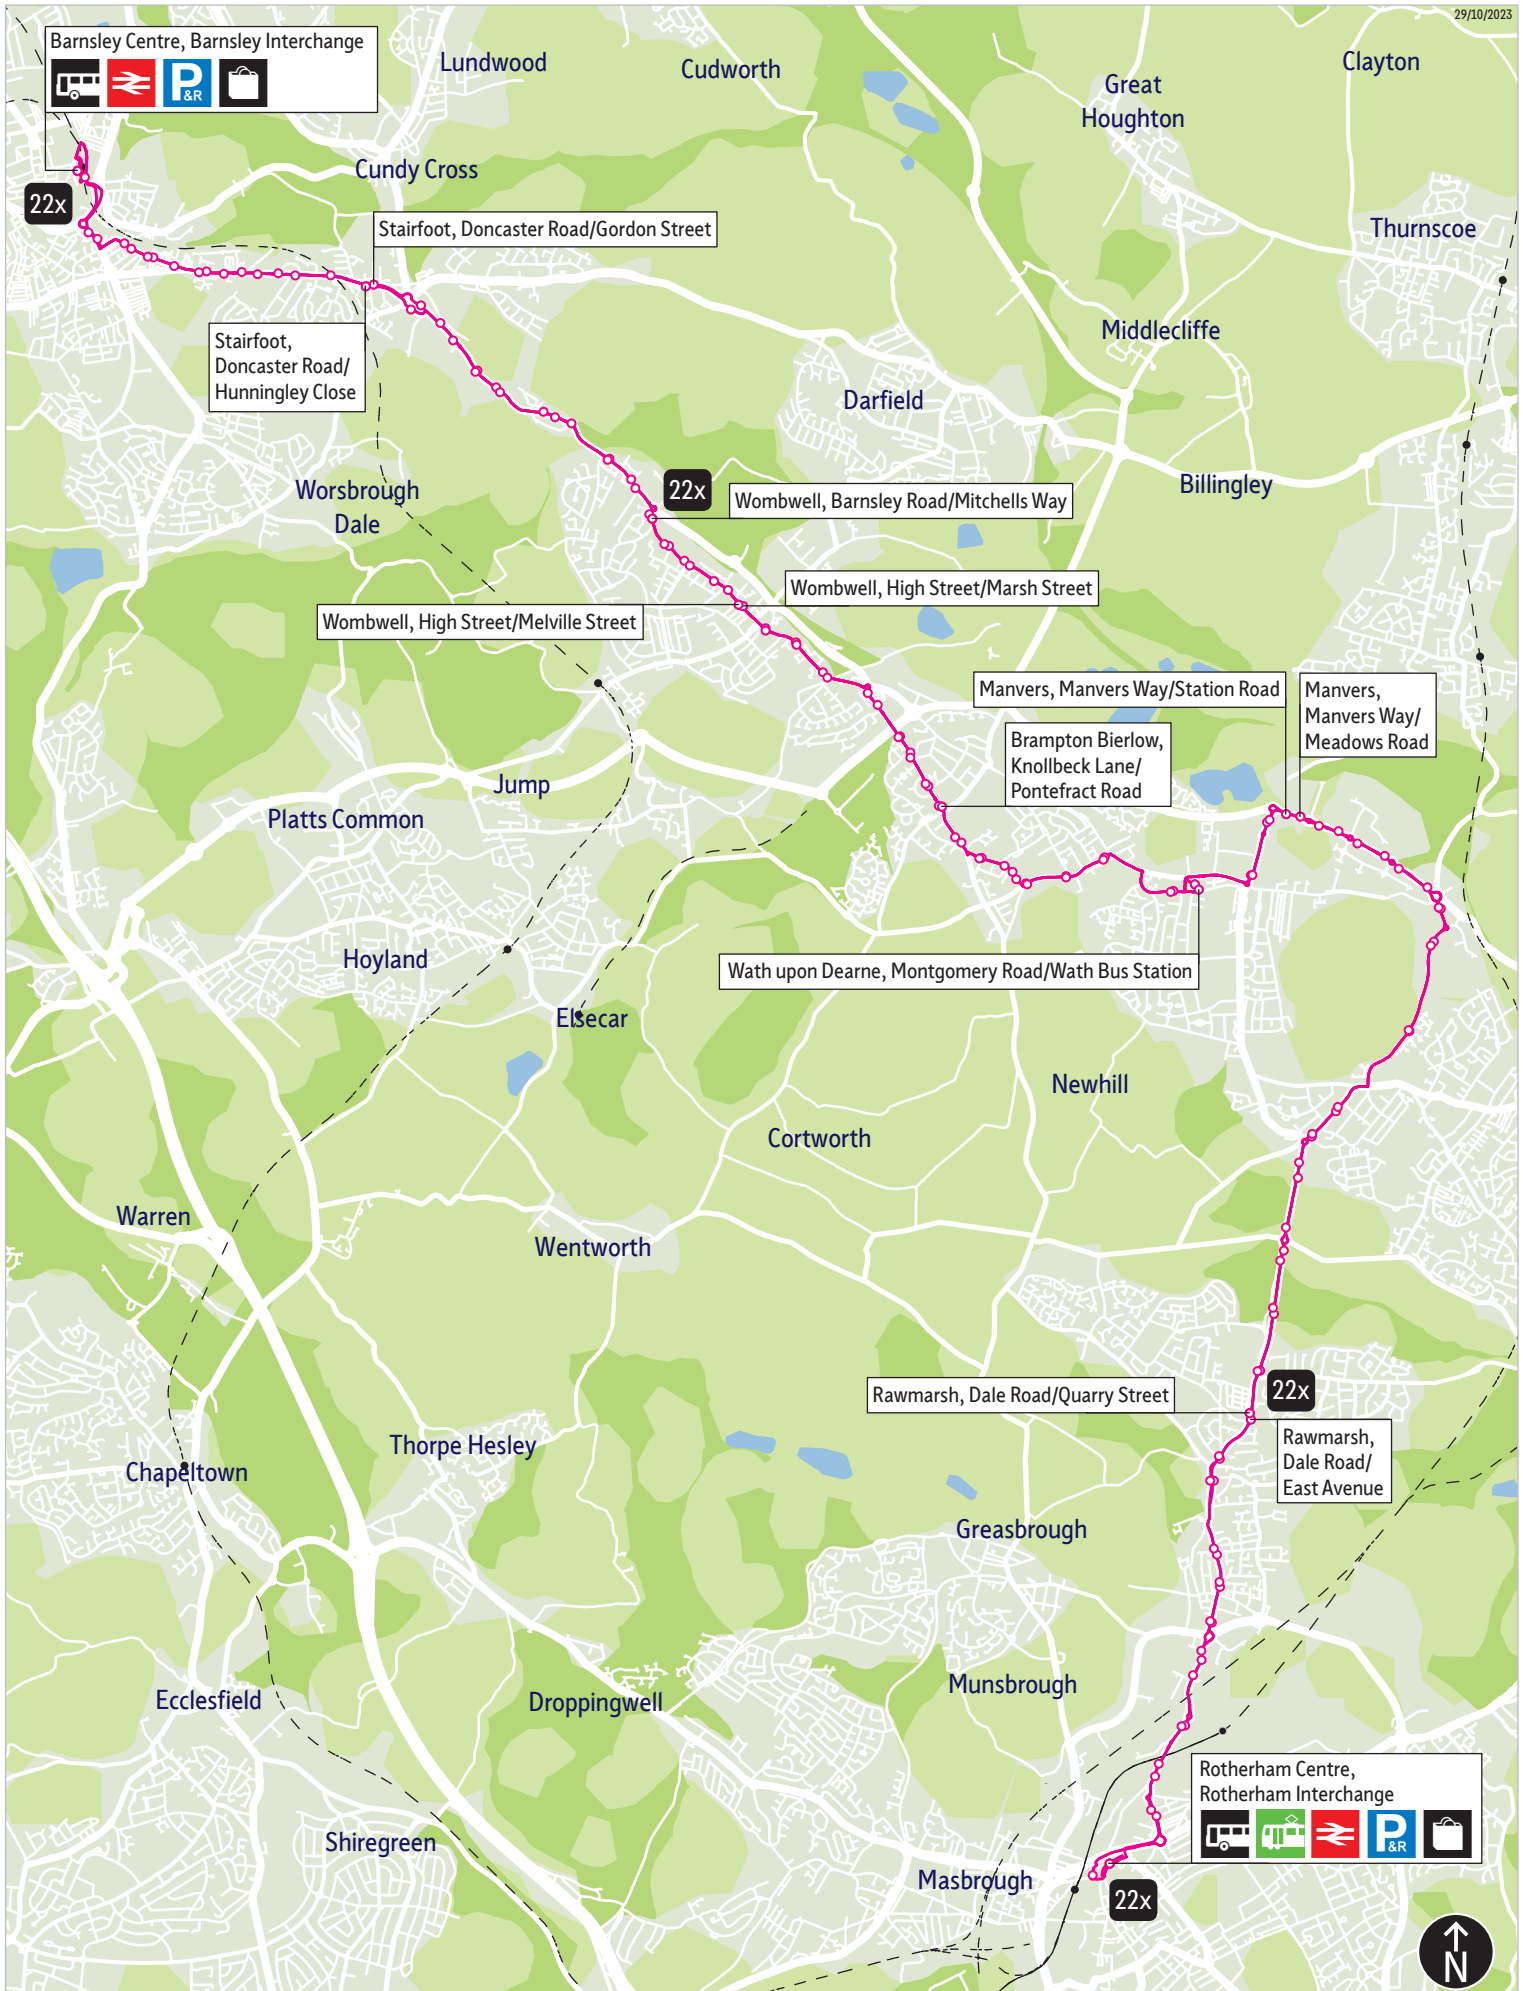

Bus route map for service 22x

29/10/2023

- = Terminus point
- = Public transport
- = Shopping area
- = Bus route & stops
- = Rail line & station
- = Tram route & stop