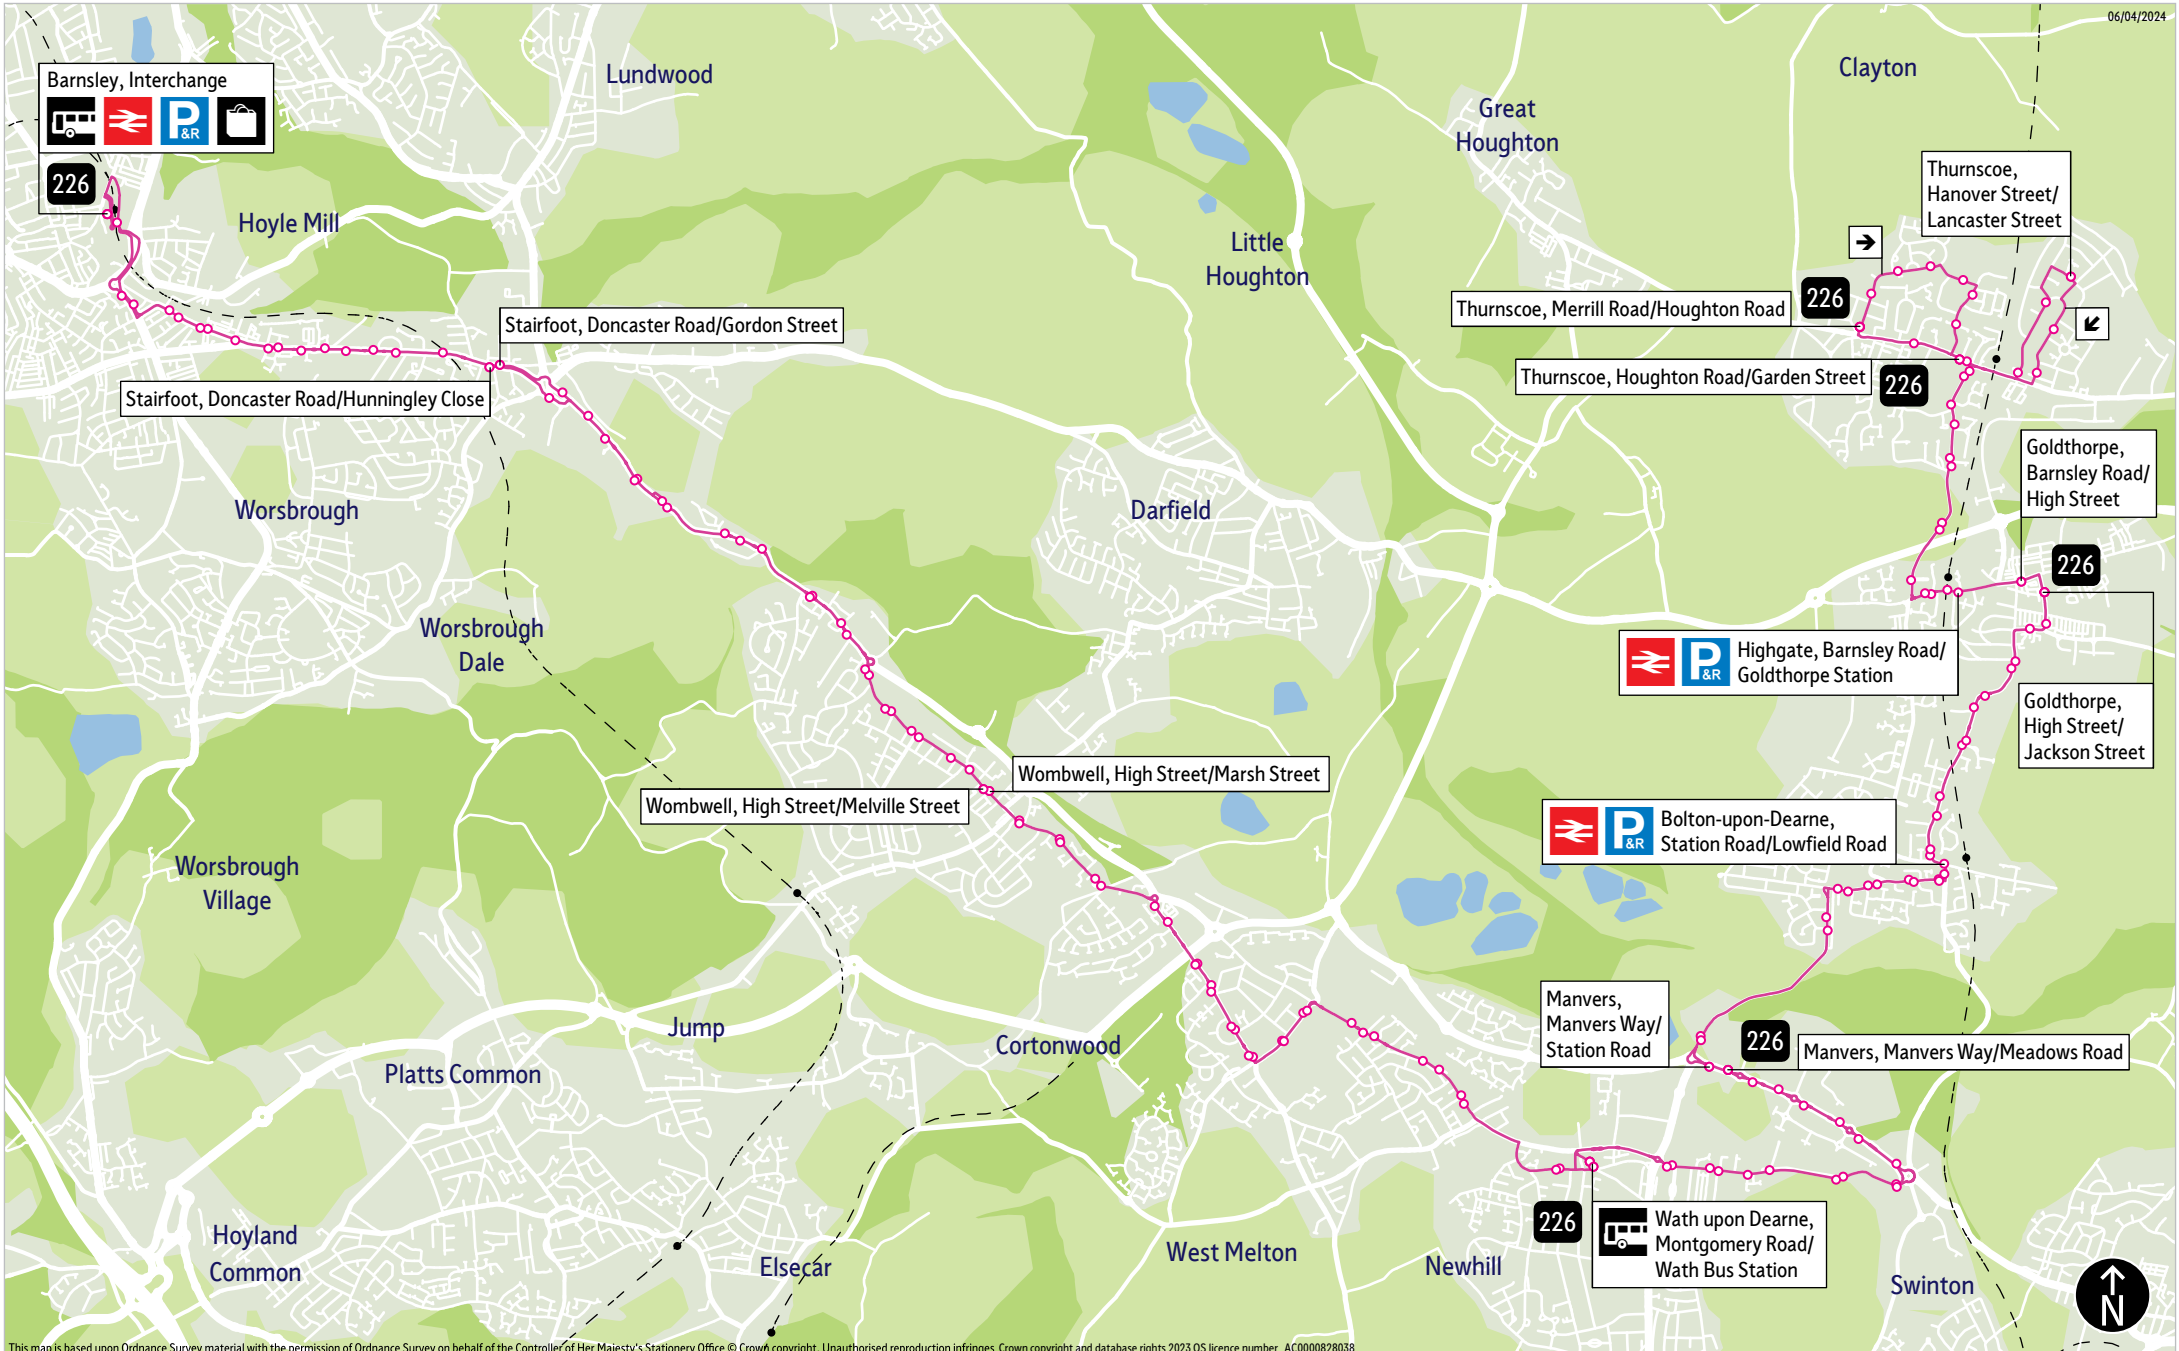

Bus route map for service 226

06/04/2024

- = Terminus point
- = Public transport
- = Shopping area
- = Bus route & stops
- = Rail line & station
- = Tram route & stop