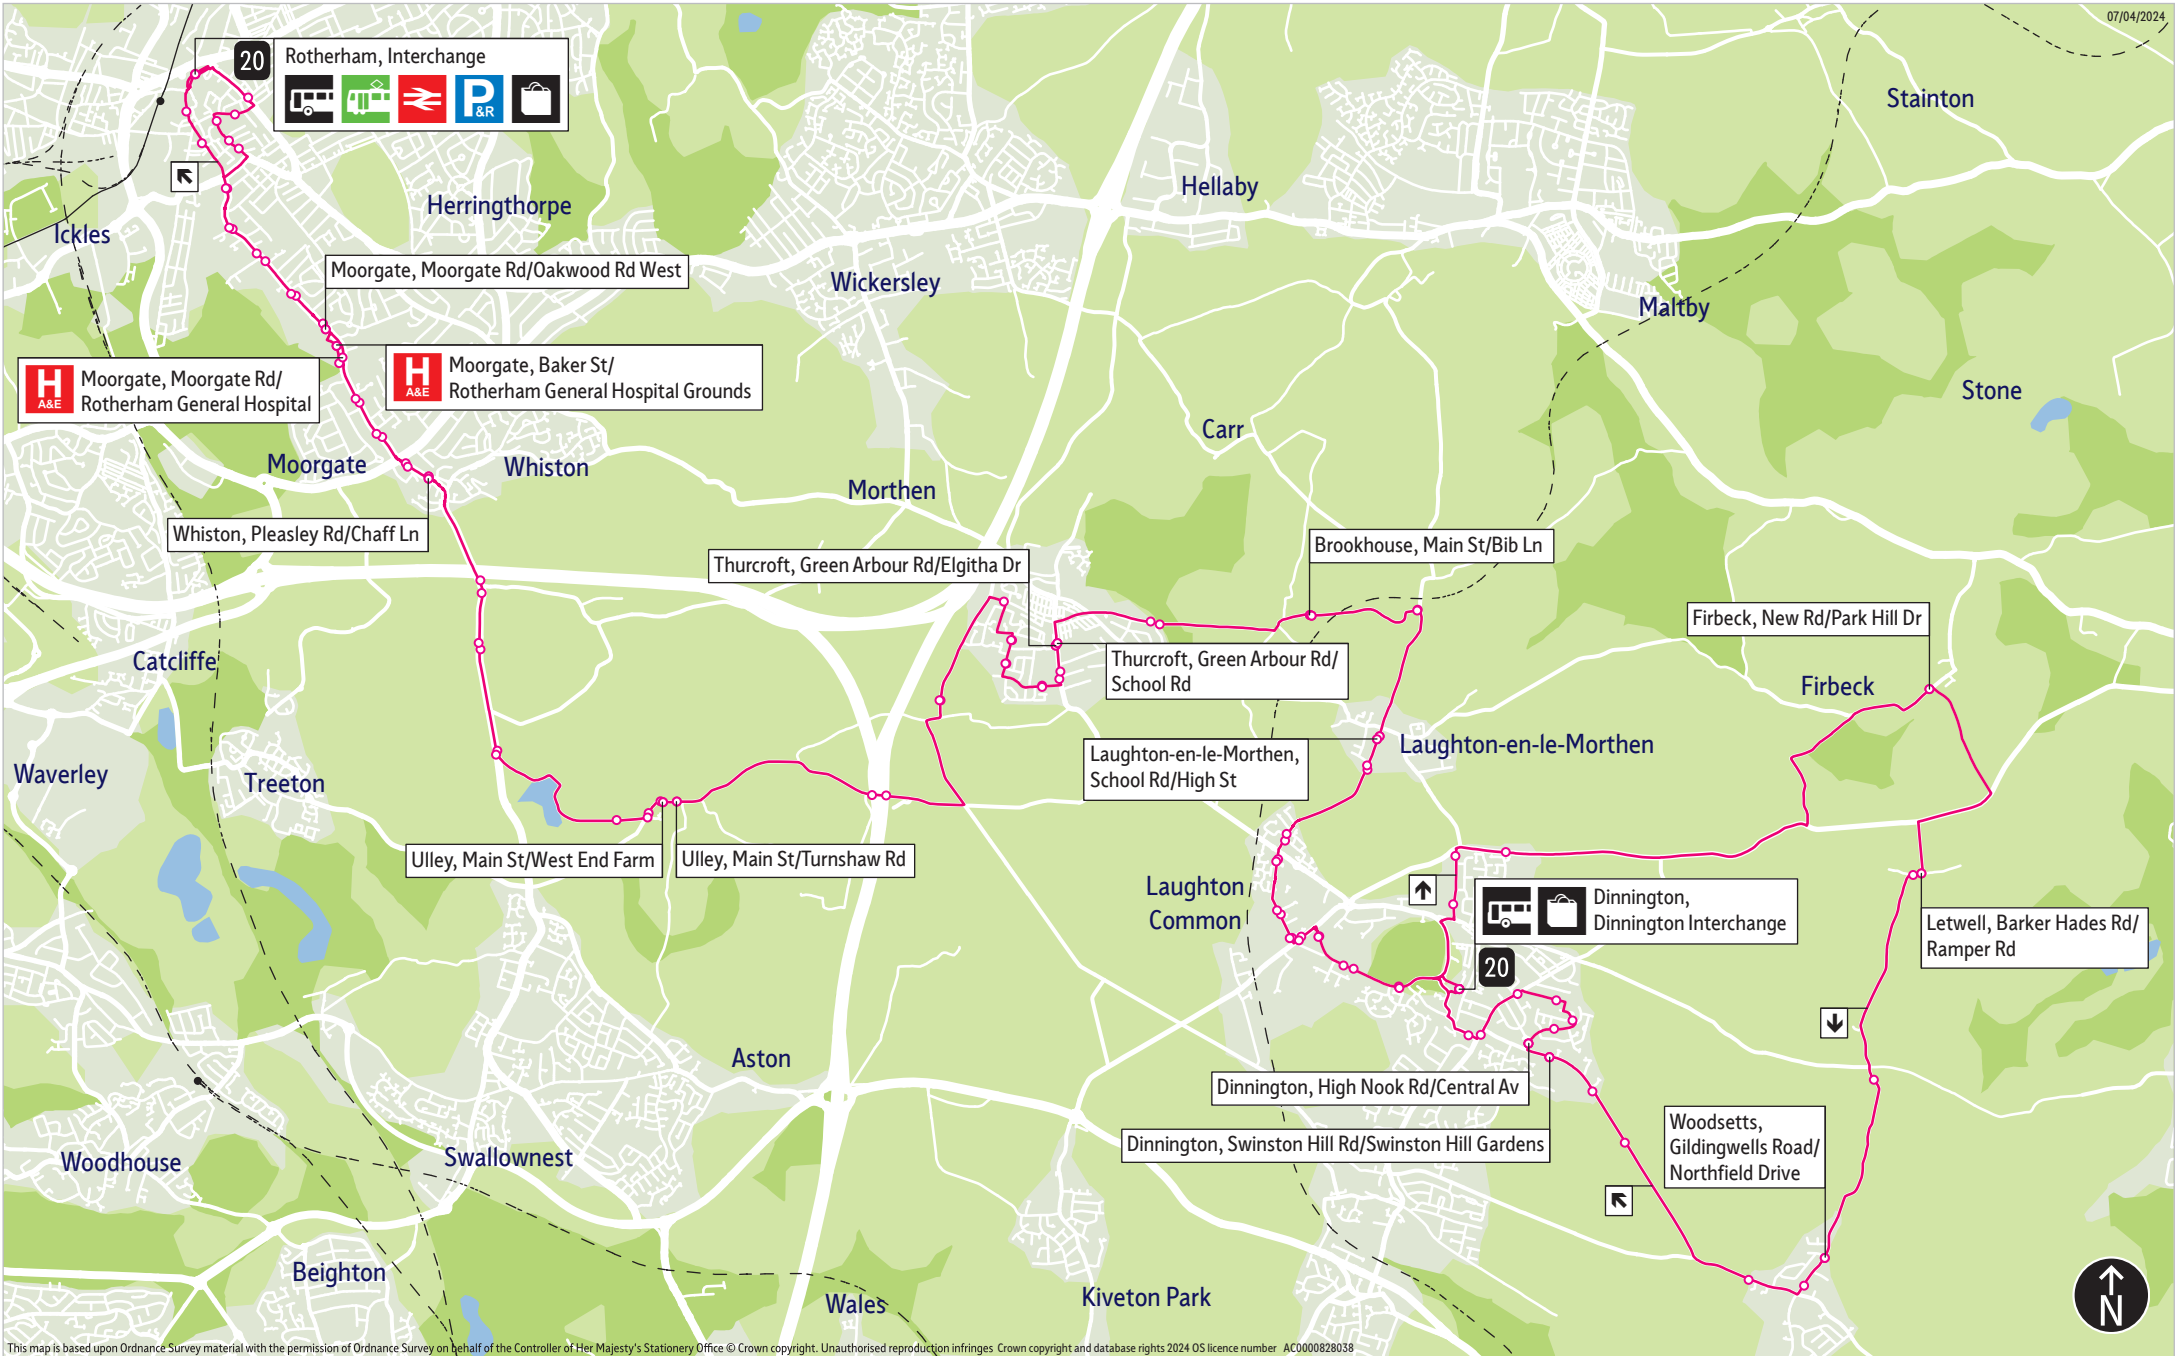

Bus route map for service 20