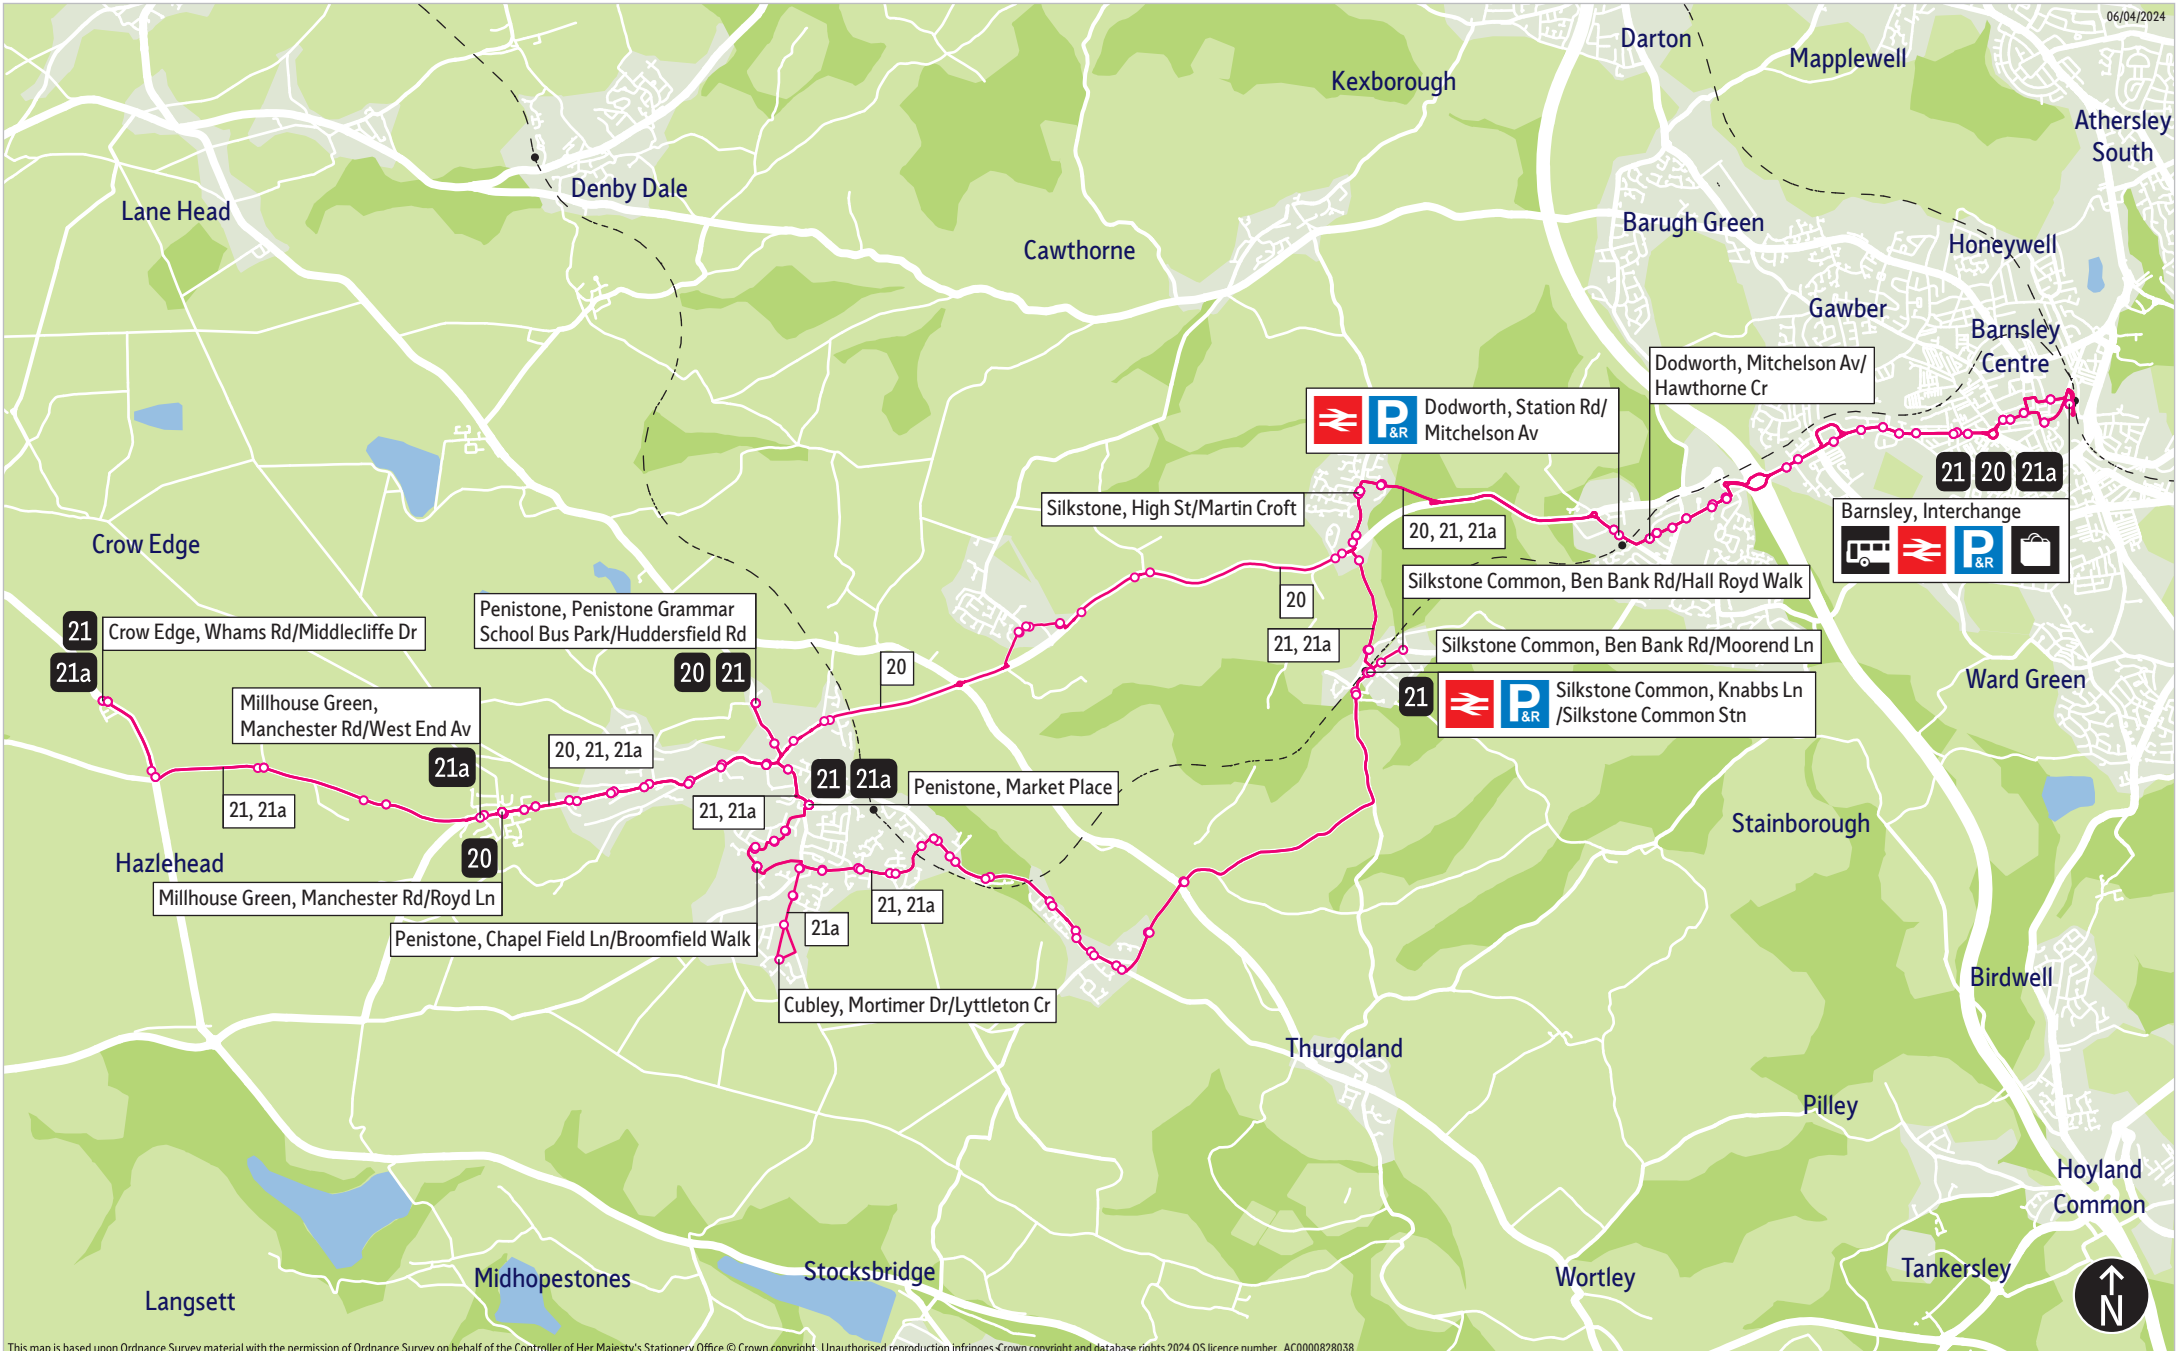

Bus route map for services 20, 21 & 21a

06/04/2024

- = Terminus point
- = Public transport
- = Shopping area
- = Bus route & stops
- = Rail line & station
- = Tram route & stop