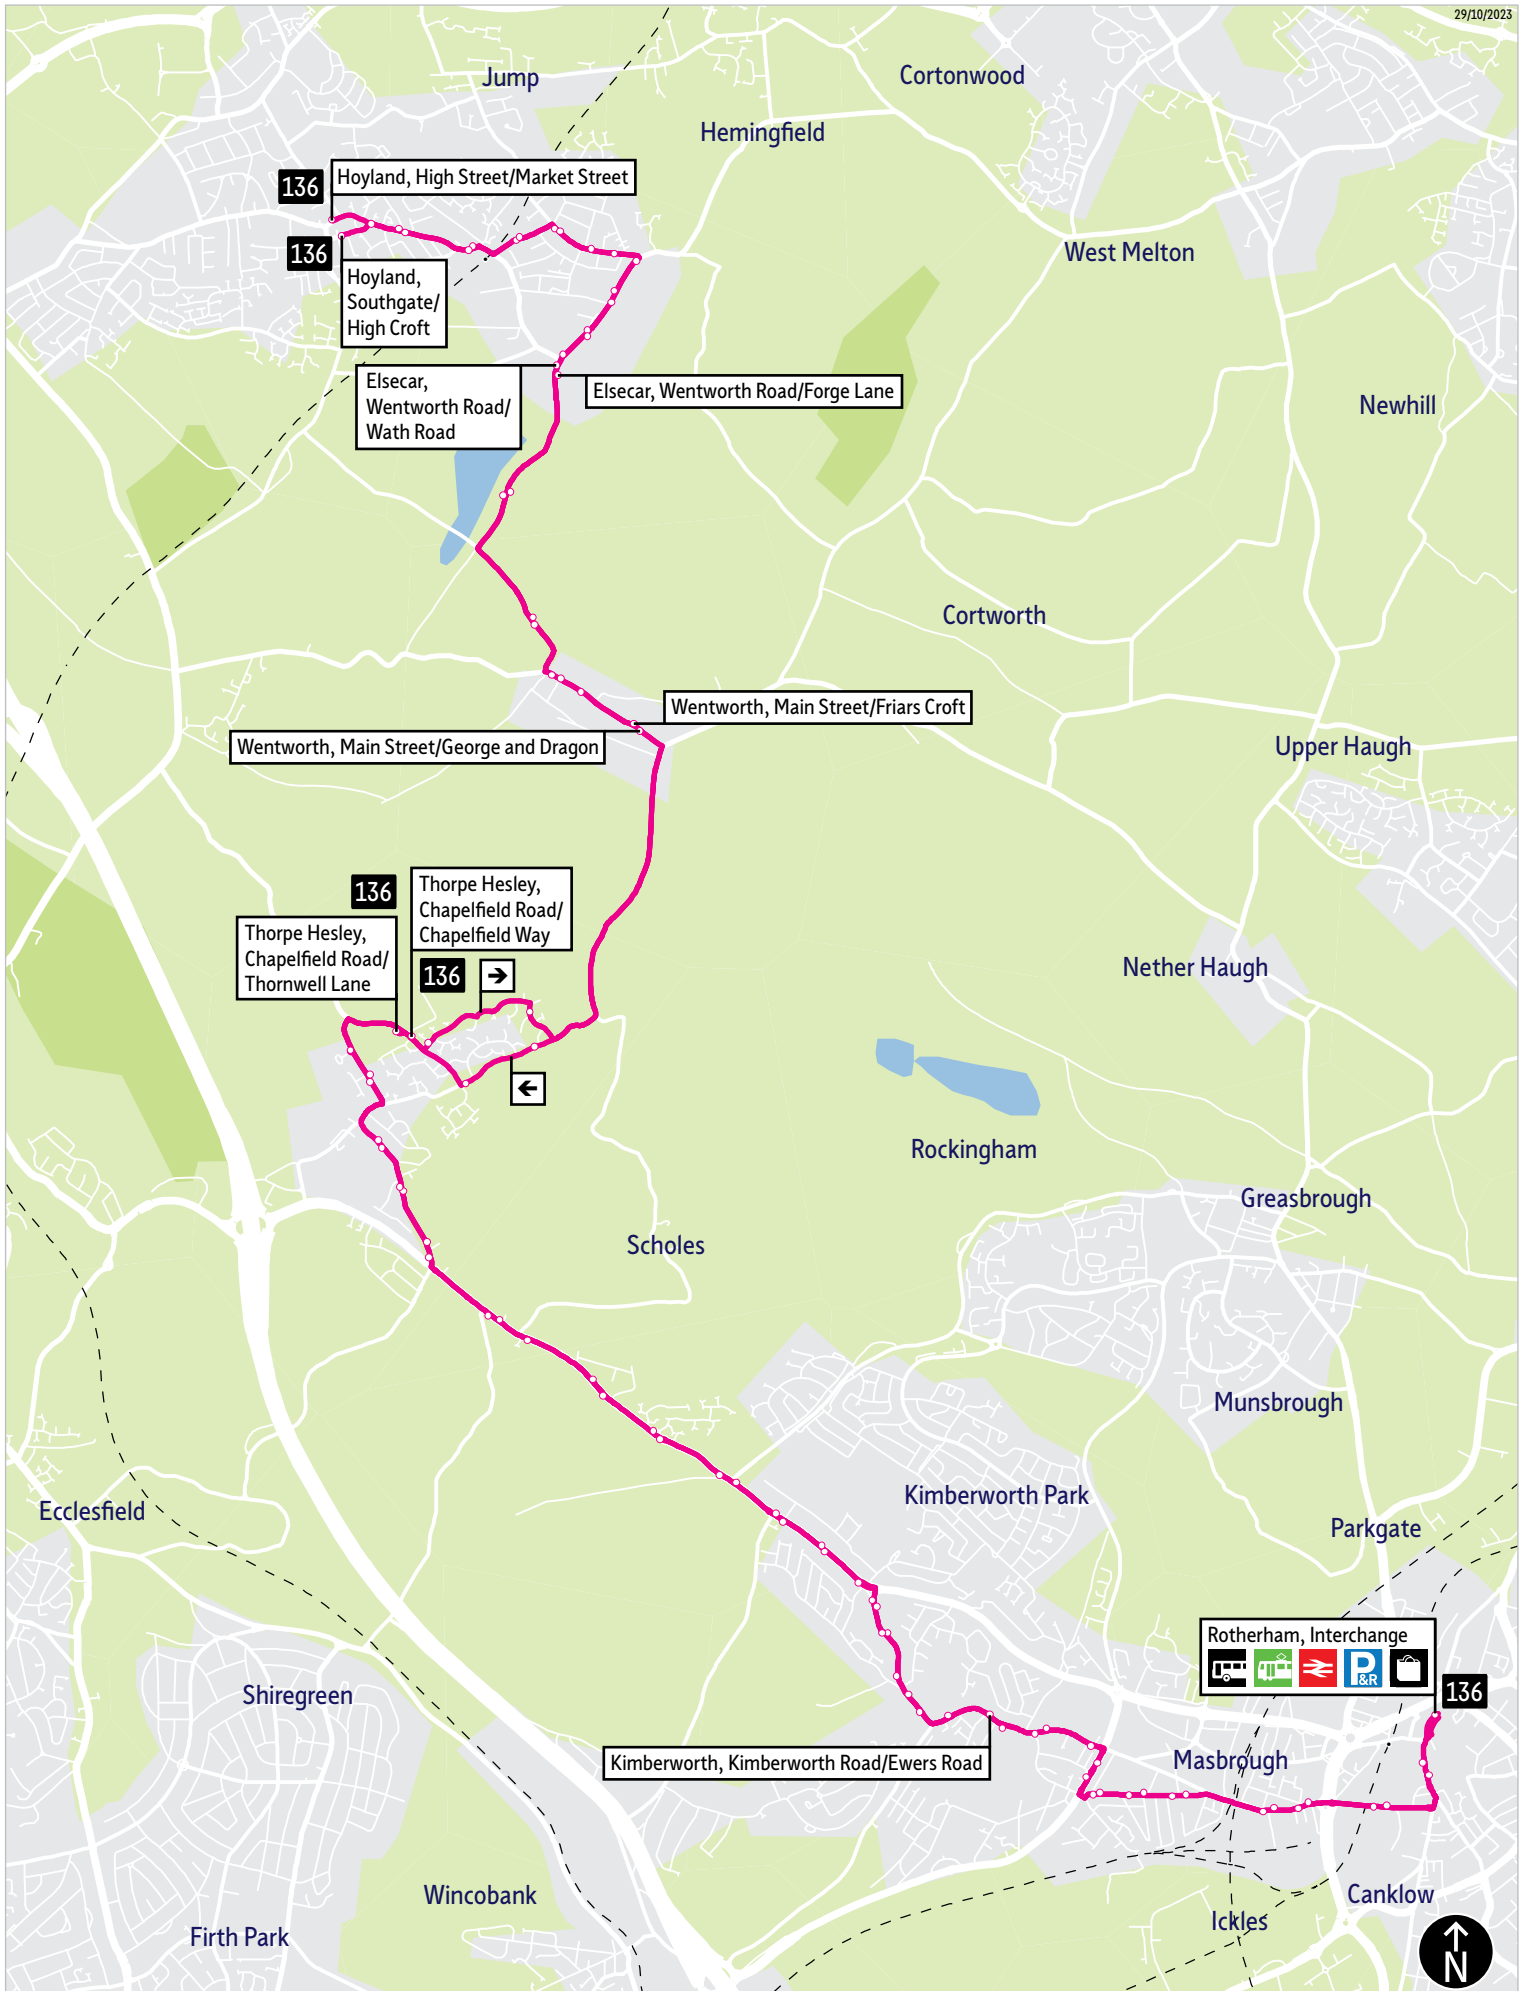

Bus route map for service 136

29/10/2023

■ = Terminus point
🚏 = Public transport
🛒 = Shopping area
🚚 = Bus route & stops
🚉 = Rail line & station
🚊 = Tram route & stop