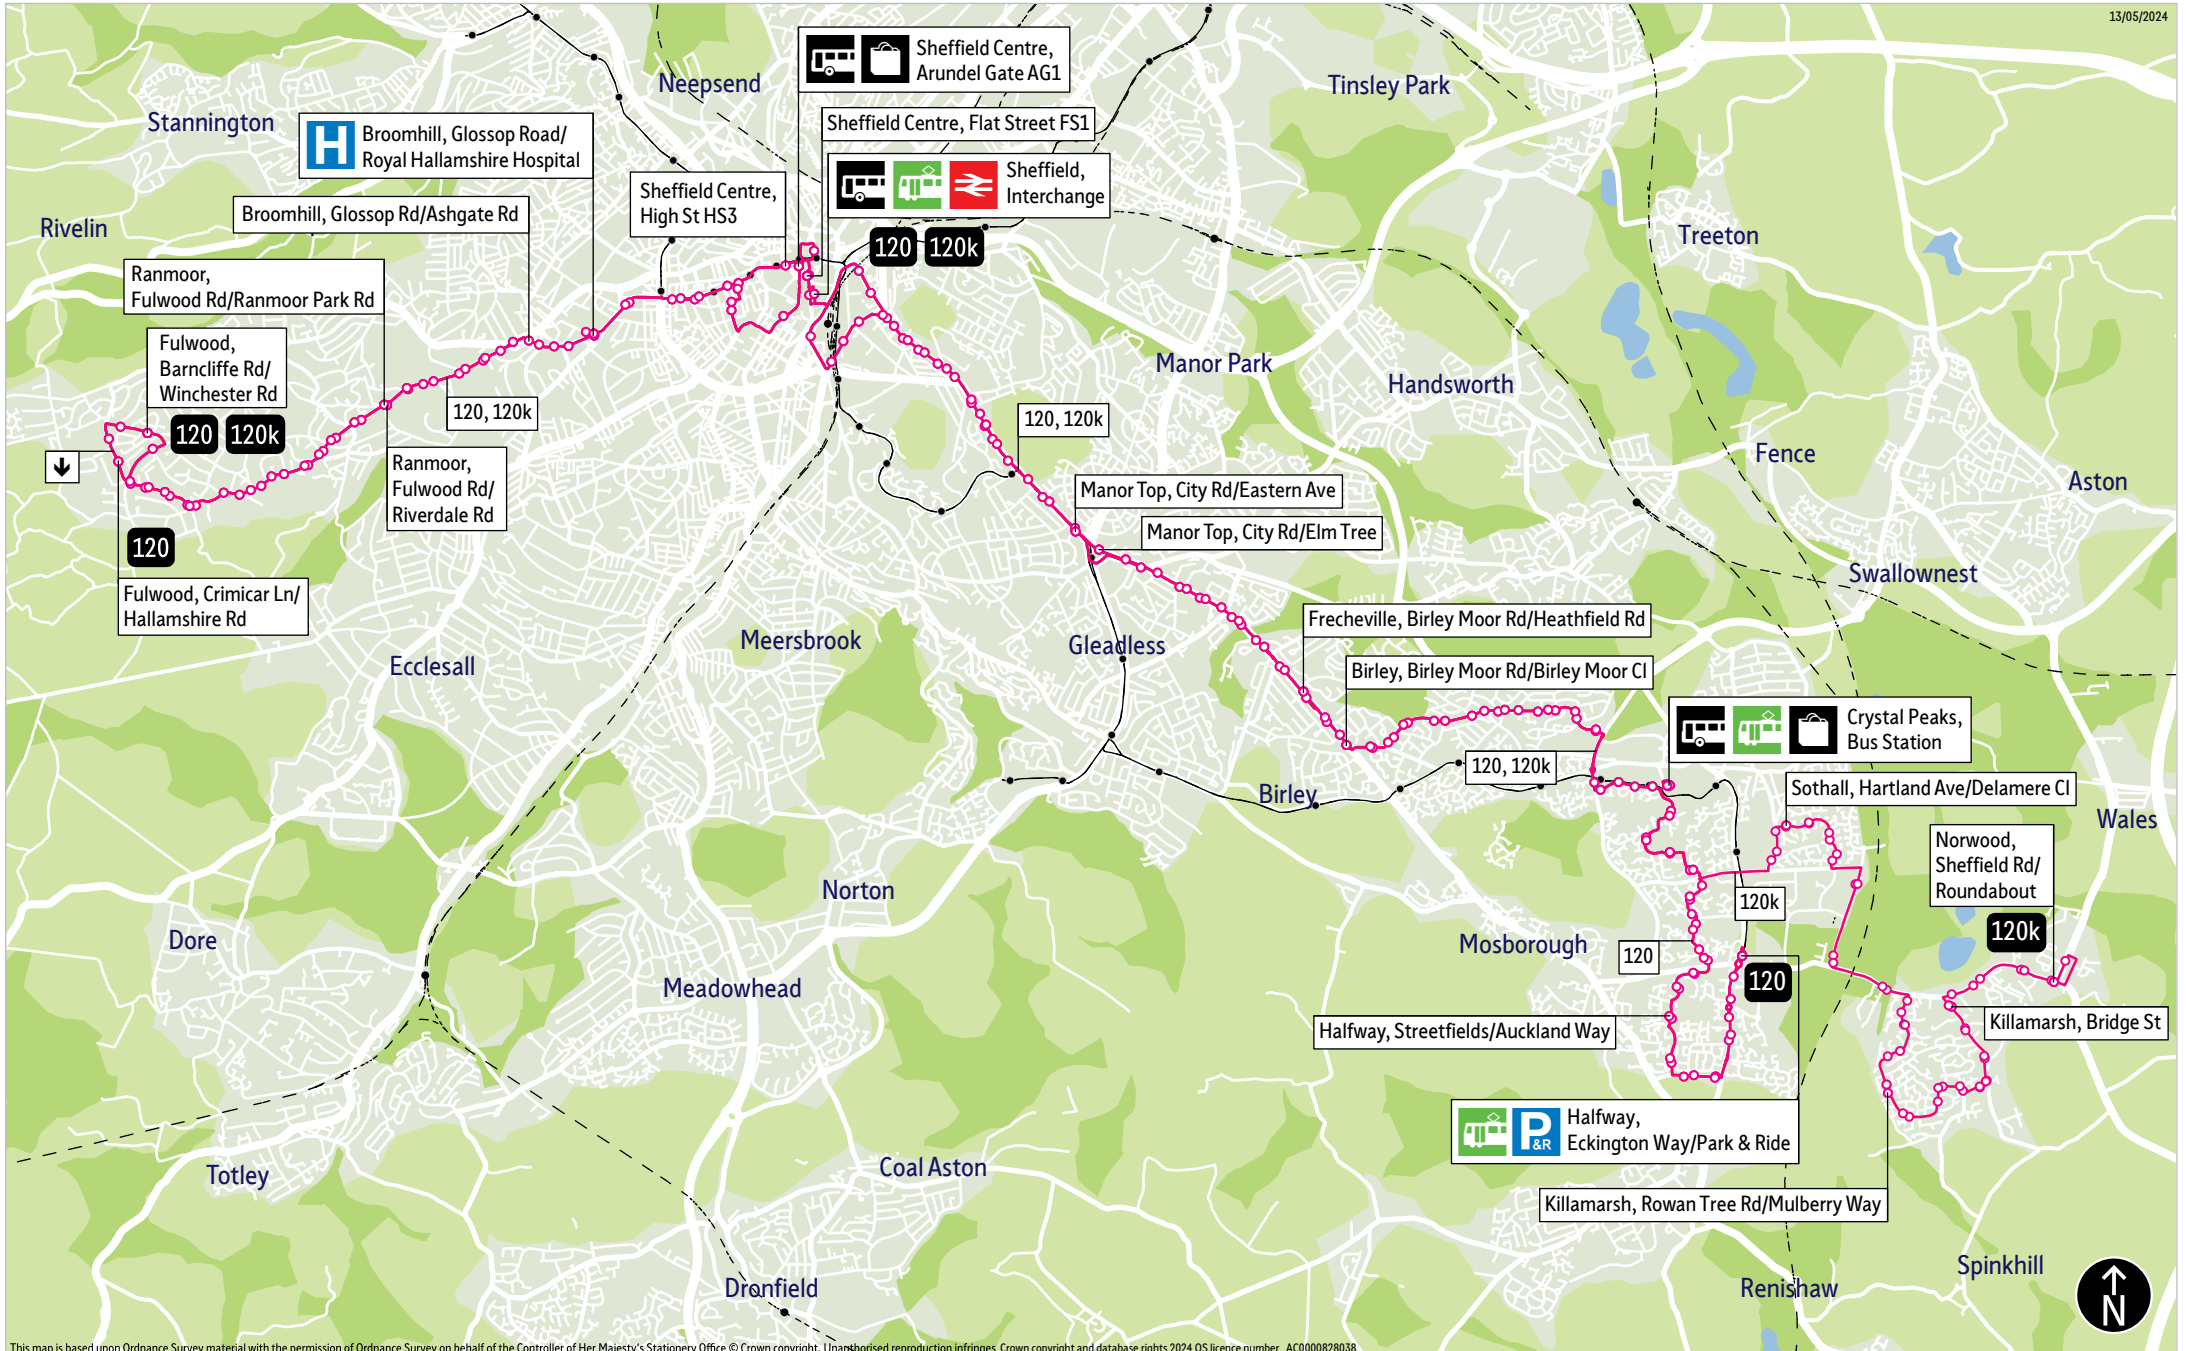

Bus route map for services 120 & 120k

- = Terminus point
- = Public transport
- = Shopping area
- = Bus route & stops
- = Rail line & station
- = Tram route & stop