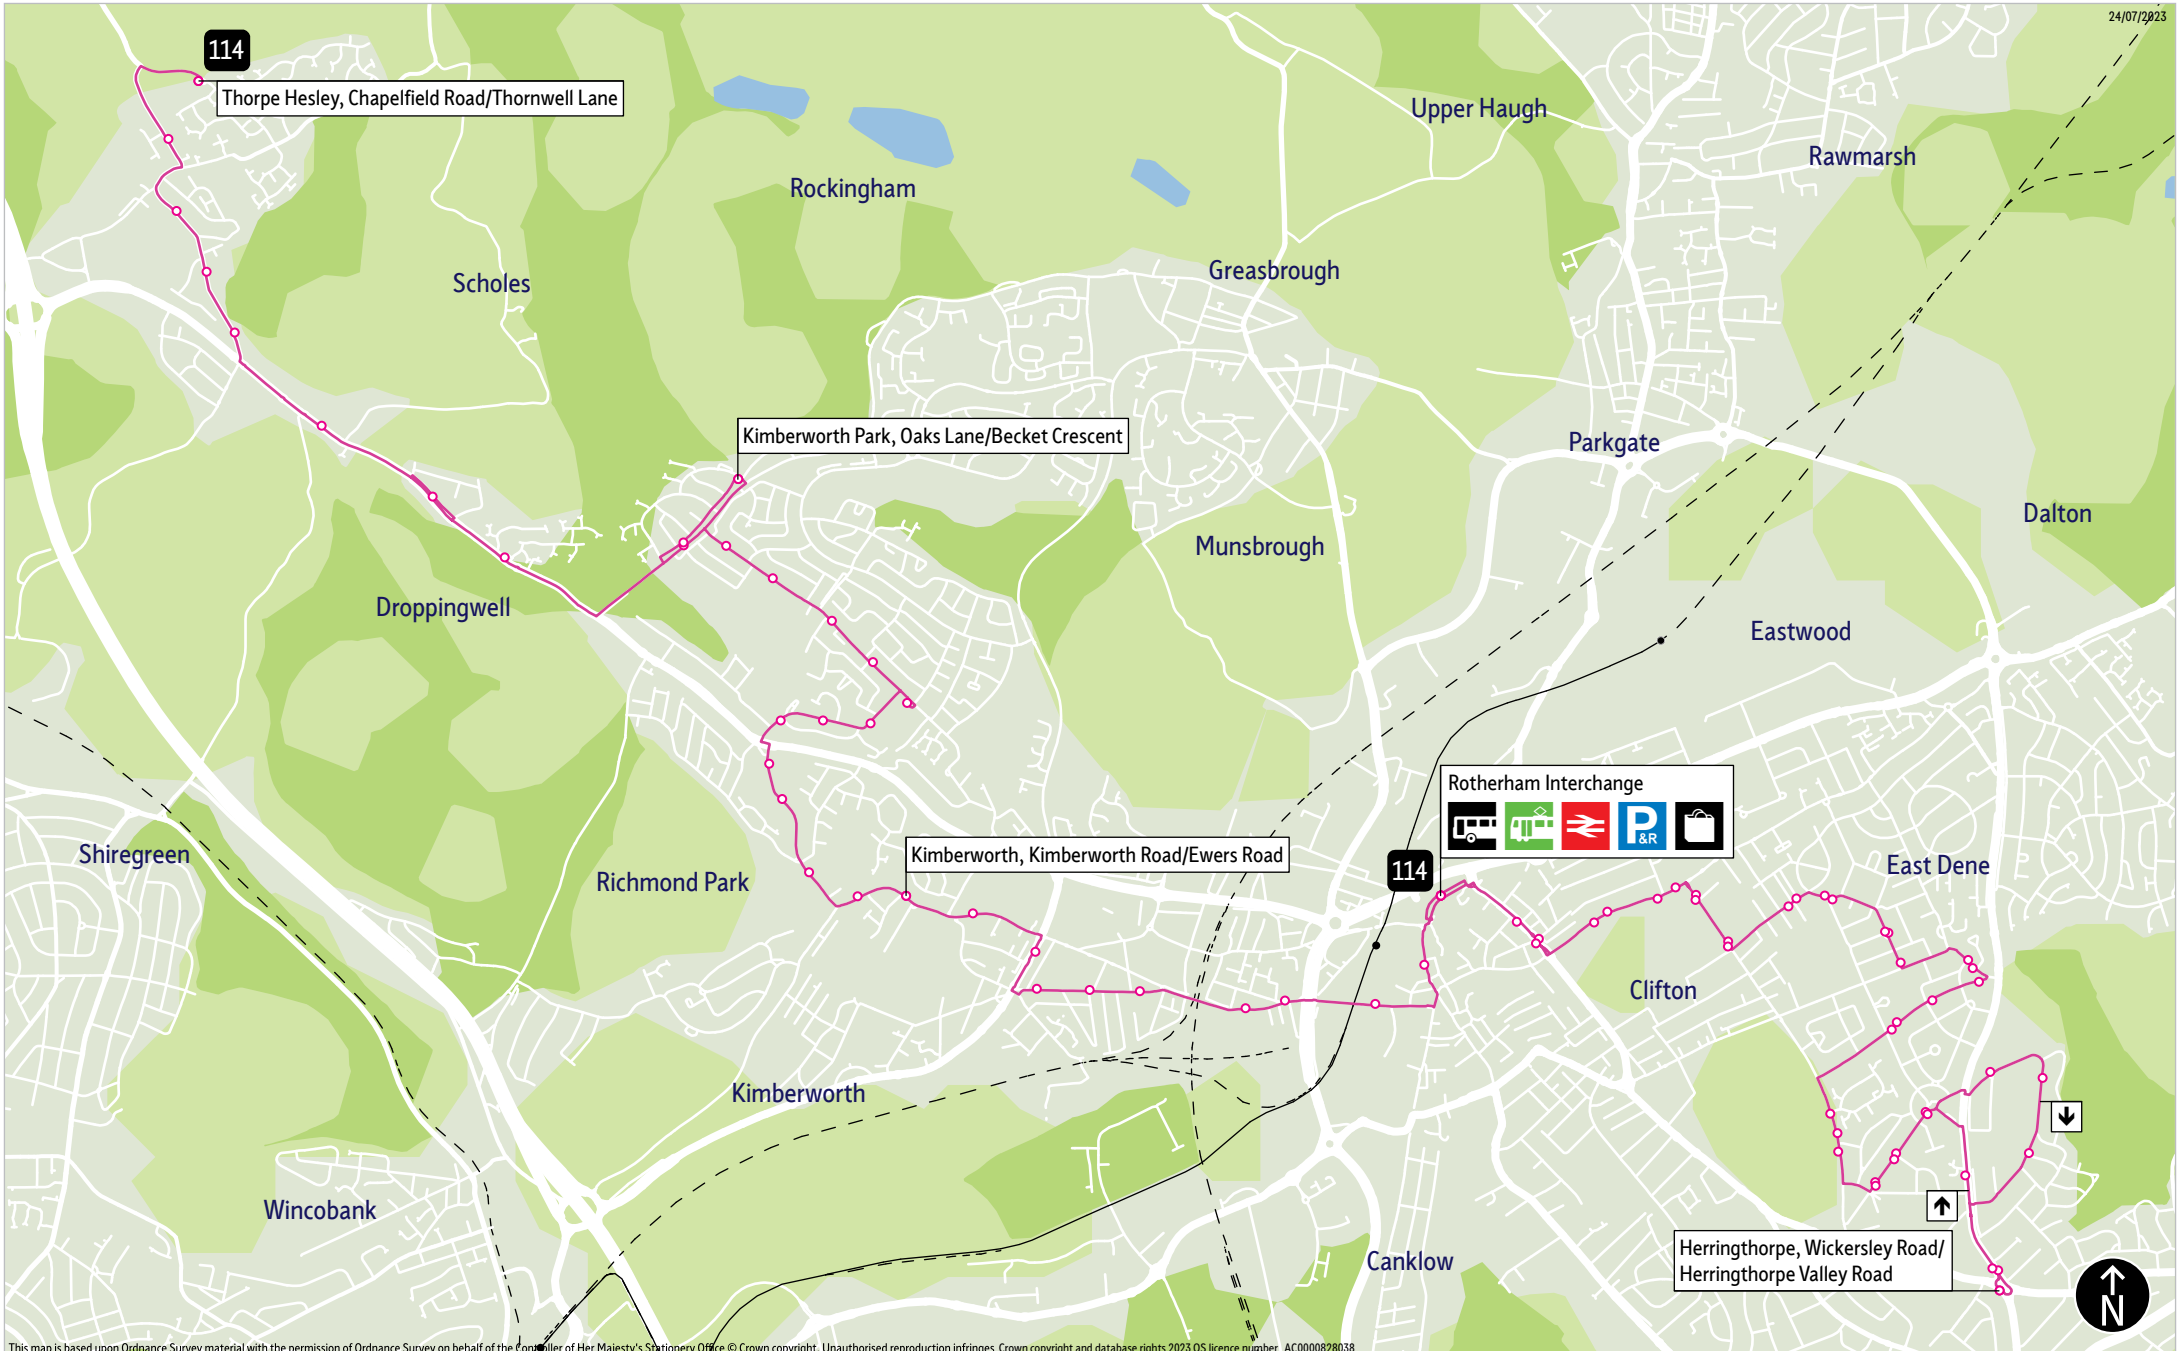

Bus route map for service 114

24/07/2023

= Terminus point

 = Public transport
 = Shopping area
 = Bus route & stops
 = Rail line & station
 = Tram route & stop