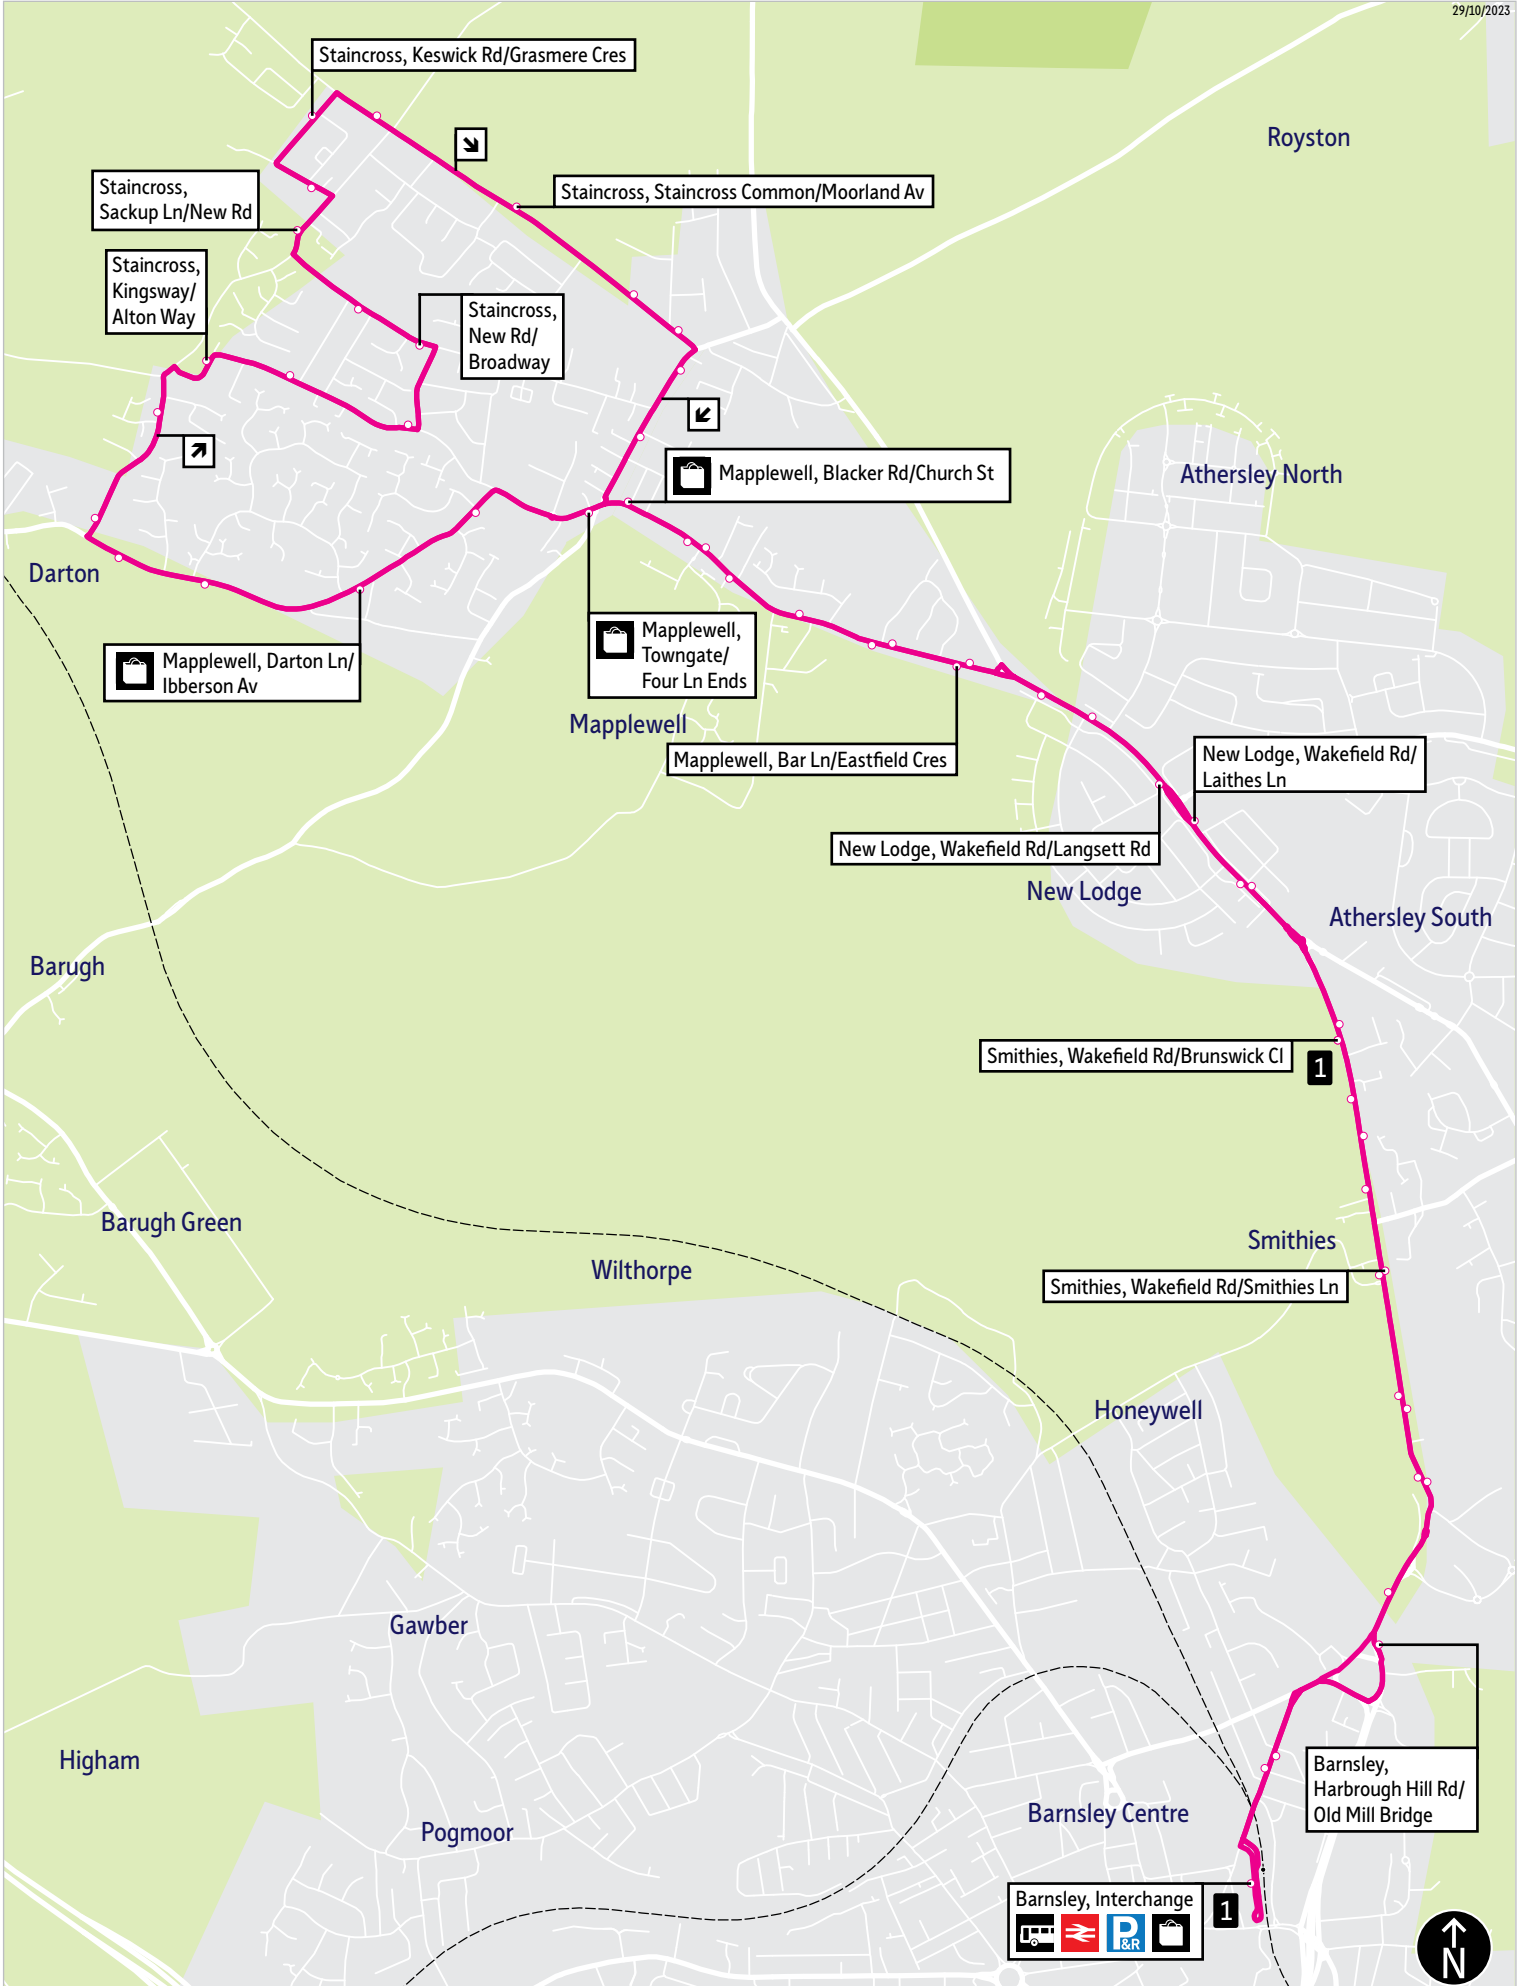

Bus route map for service 1

29/10/2023

= Terminus point
 = Public transport
 = Shopping area
 = Bus route & stops
 = Rail line & station
 = Tram route & stop