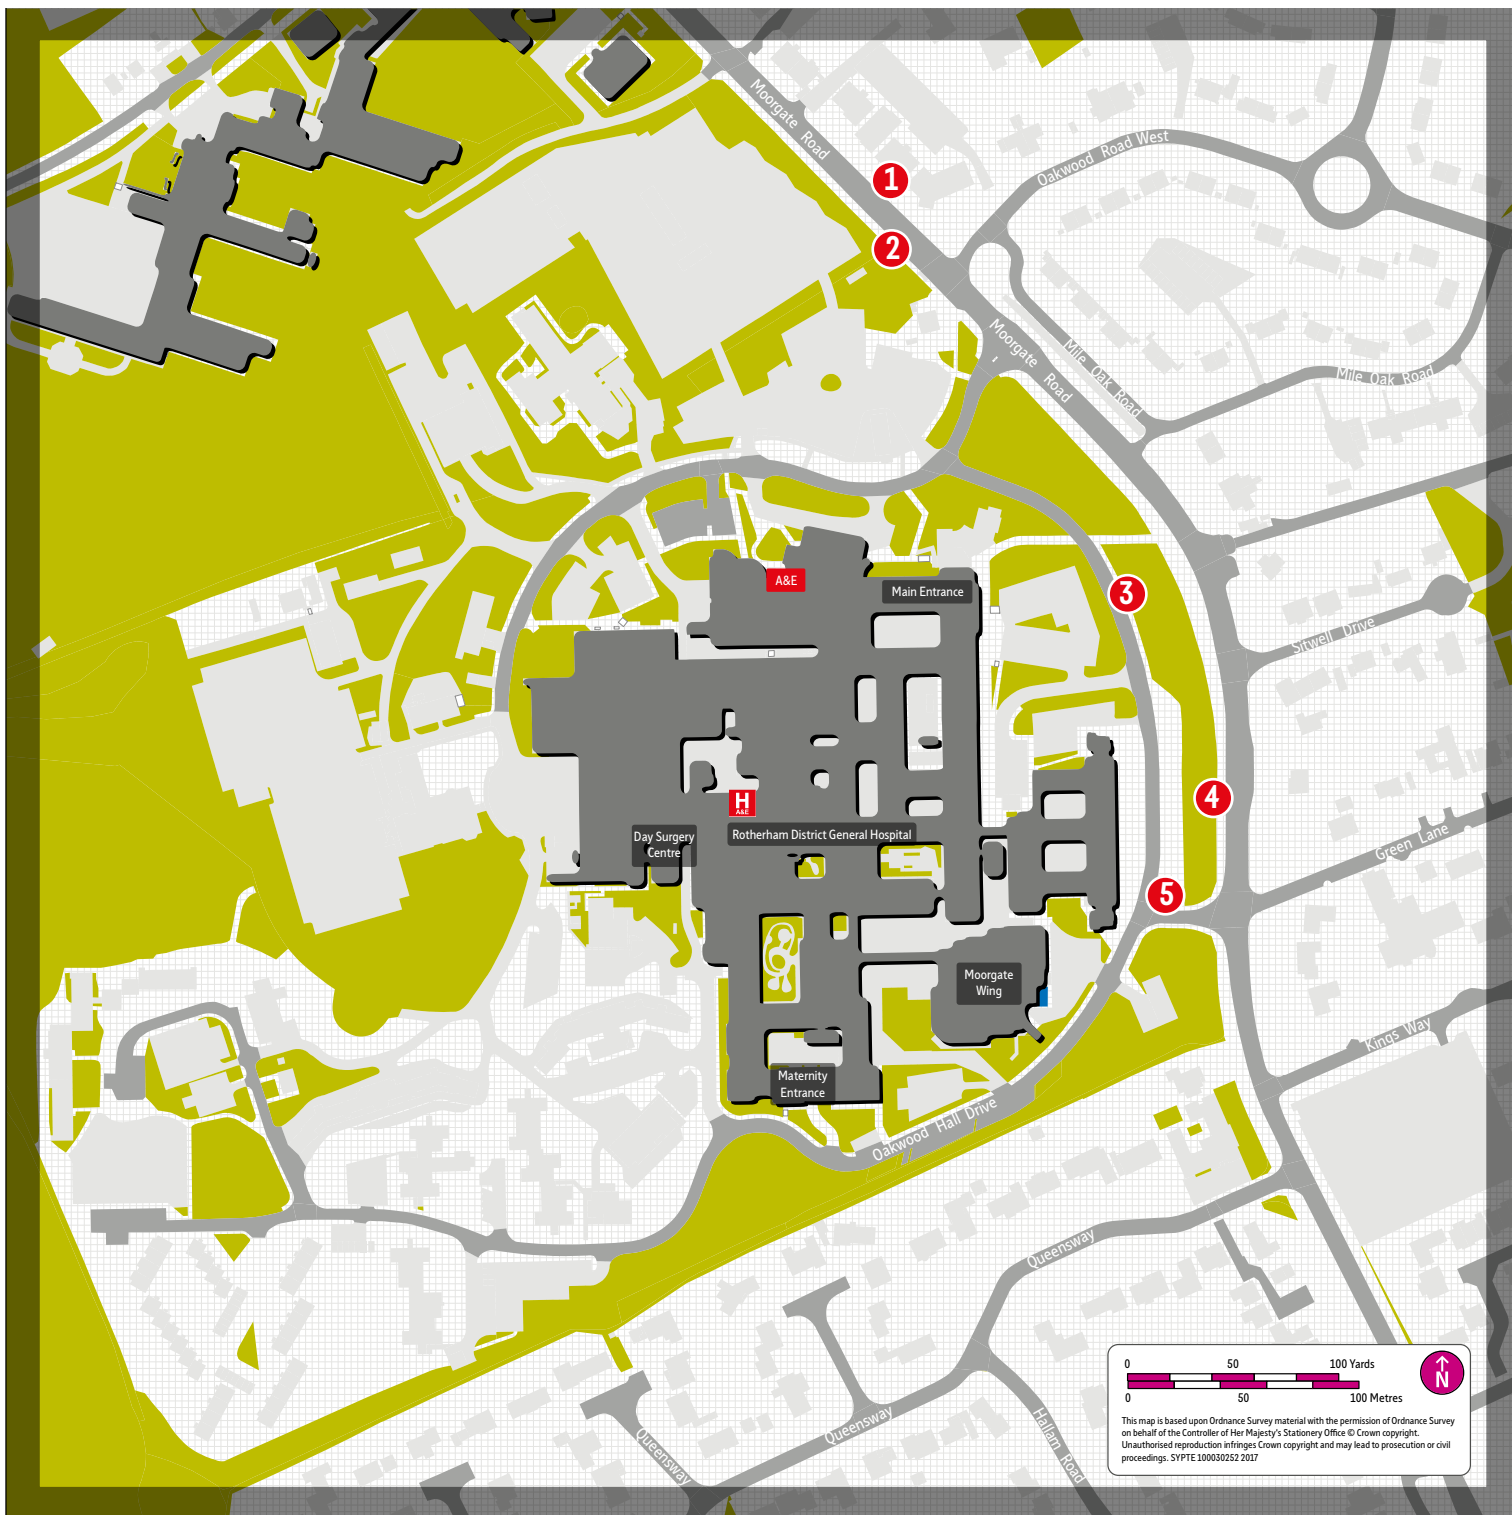

Rotherham General Hospital

1 10, 19, 19a, 20, 26, 27, 28, 29, 29a, 73a

2 10, 19, 19a, 20, 26, 27, 28, 29, 29a, 110

3 10, 19, 19a, 20, 26, 27, 28, 29, 29a, 73a

4 10, 19, 19a, 20, 26, 27, 28, 29, 29a, 110

5 10, 19, 19a, 20, 26, 27, 28, 29, 29a, 73a

[Moorgate Road, Rotherham, S60 2UD](#)

[01709 820000](tel:01709820000)

therotherhamft.nhs.uk

Destination	Service(s)
Aston	27, 28, 29, 29a
Aughton	27, 28, 29, 29a, 73a
Balby	10
Beighton	27
Braithwell	10
Bramley	10
Brampton En le Morthen	20
Brecks	10, 19, 19a
Brinsworth	73a
Brookhouse	20
Broom	26
Broom Valley	10
Canklow	73a
Catcliffe	73a
Crystal Peaks	27
Dinnington	19, 19a, 20, 28
Doncaster Centre	10
Edlington	10
Gateford	19, 19a
Guilthwaite	20, 27, 28, 29, 29a
Harthill	29, 29a
Hellaby	10
Kiveton Park	28, 29, 29a
Laughton Common	19, 19a, 20, 28
Laughton-en-le-Morthen	19, 19a, 20
Lindrick Common	19, 19a
Listerdale	10, 19, 19a
Maltby	10
Moorgate	10, 19, 19a, 20, 26, 27, 28, 29, 29a, 73a, 110
Morthen	19, 19a

Destination	Service(s)
North Anston	19, 19a, 28
Rotherham Centre	10, 19, 19a, 20, 26, 27, 28, 29, 29a, 110
Slade Hooton	20
Sothall	27
South Anston	19, 28
Swallownest	27, 28, 29, 29a
Throapham	19, 19a
Thurcroft	19, 19a, 20
Tickhill Road Hospital	10
Todwick	29a
Treeton	73a
Ulley	20, 27, 28, 29, 29a
Wales	28, 29, 29a
Wales Bar	28, 29, 29a
Waterthorpe	27
Whiston	10, 19, 19a, 20, 26, 27, 28, 29, 29a, 73a
Wickersley	10, 19, 19a
Woodsetts	19a
Worksop	19, 19a