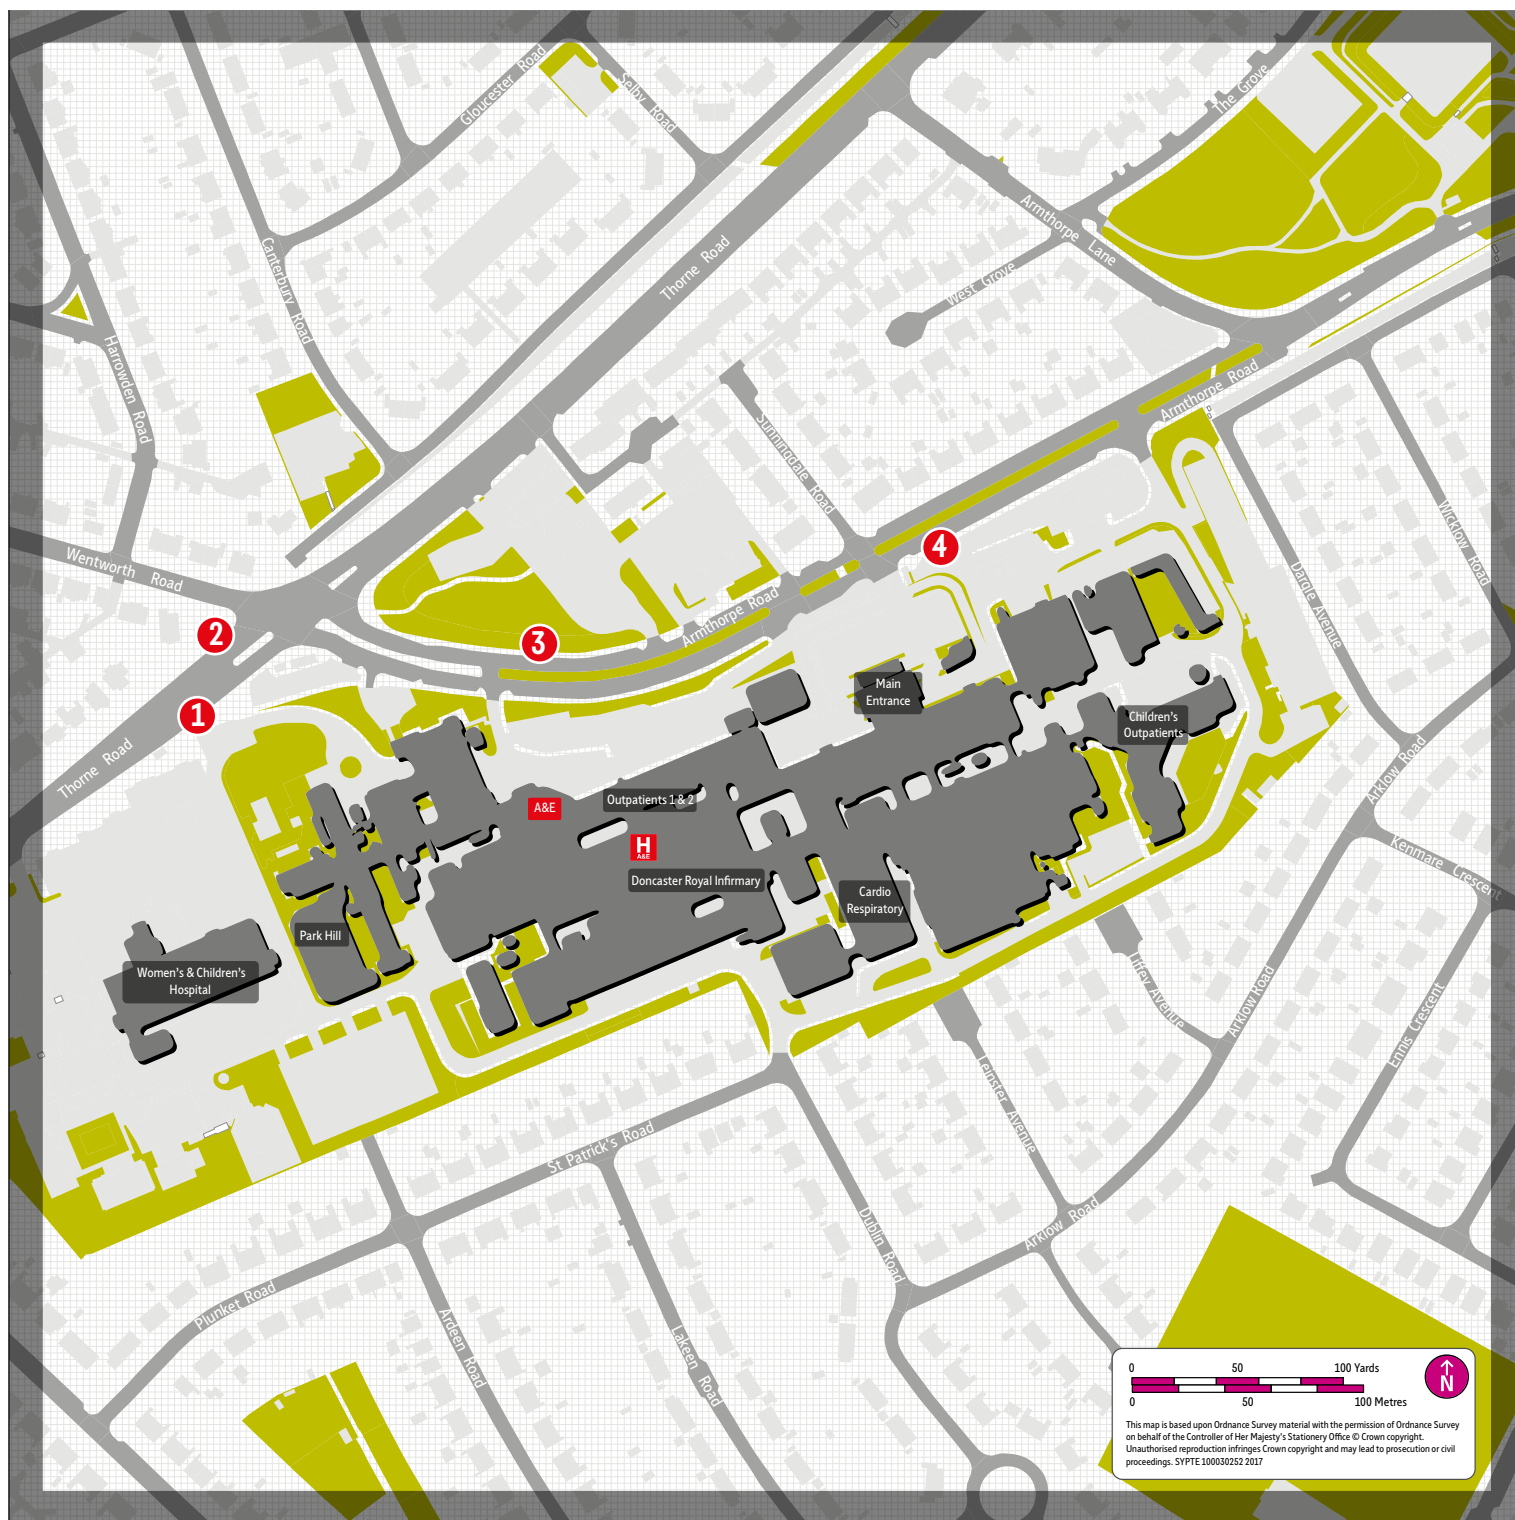

Doncaster Royal Infirmary

1 81, 82, 84, 84a, 84b, 87, 87a, 87b, AM1

2 84, 84a, 84b, 87, 87a, 87b

3 81, 82

4 81, 82