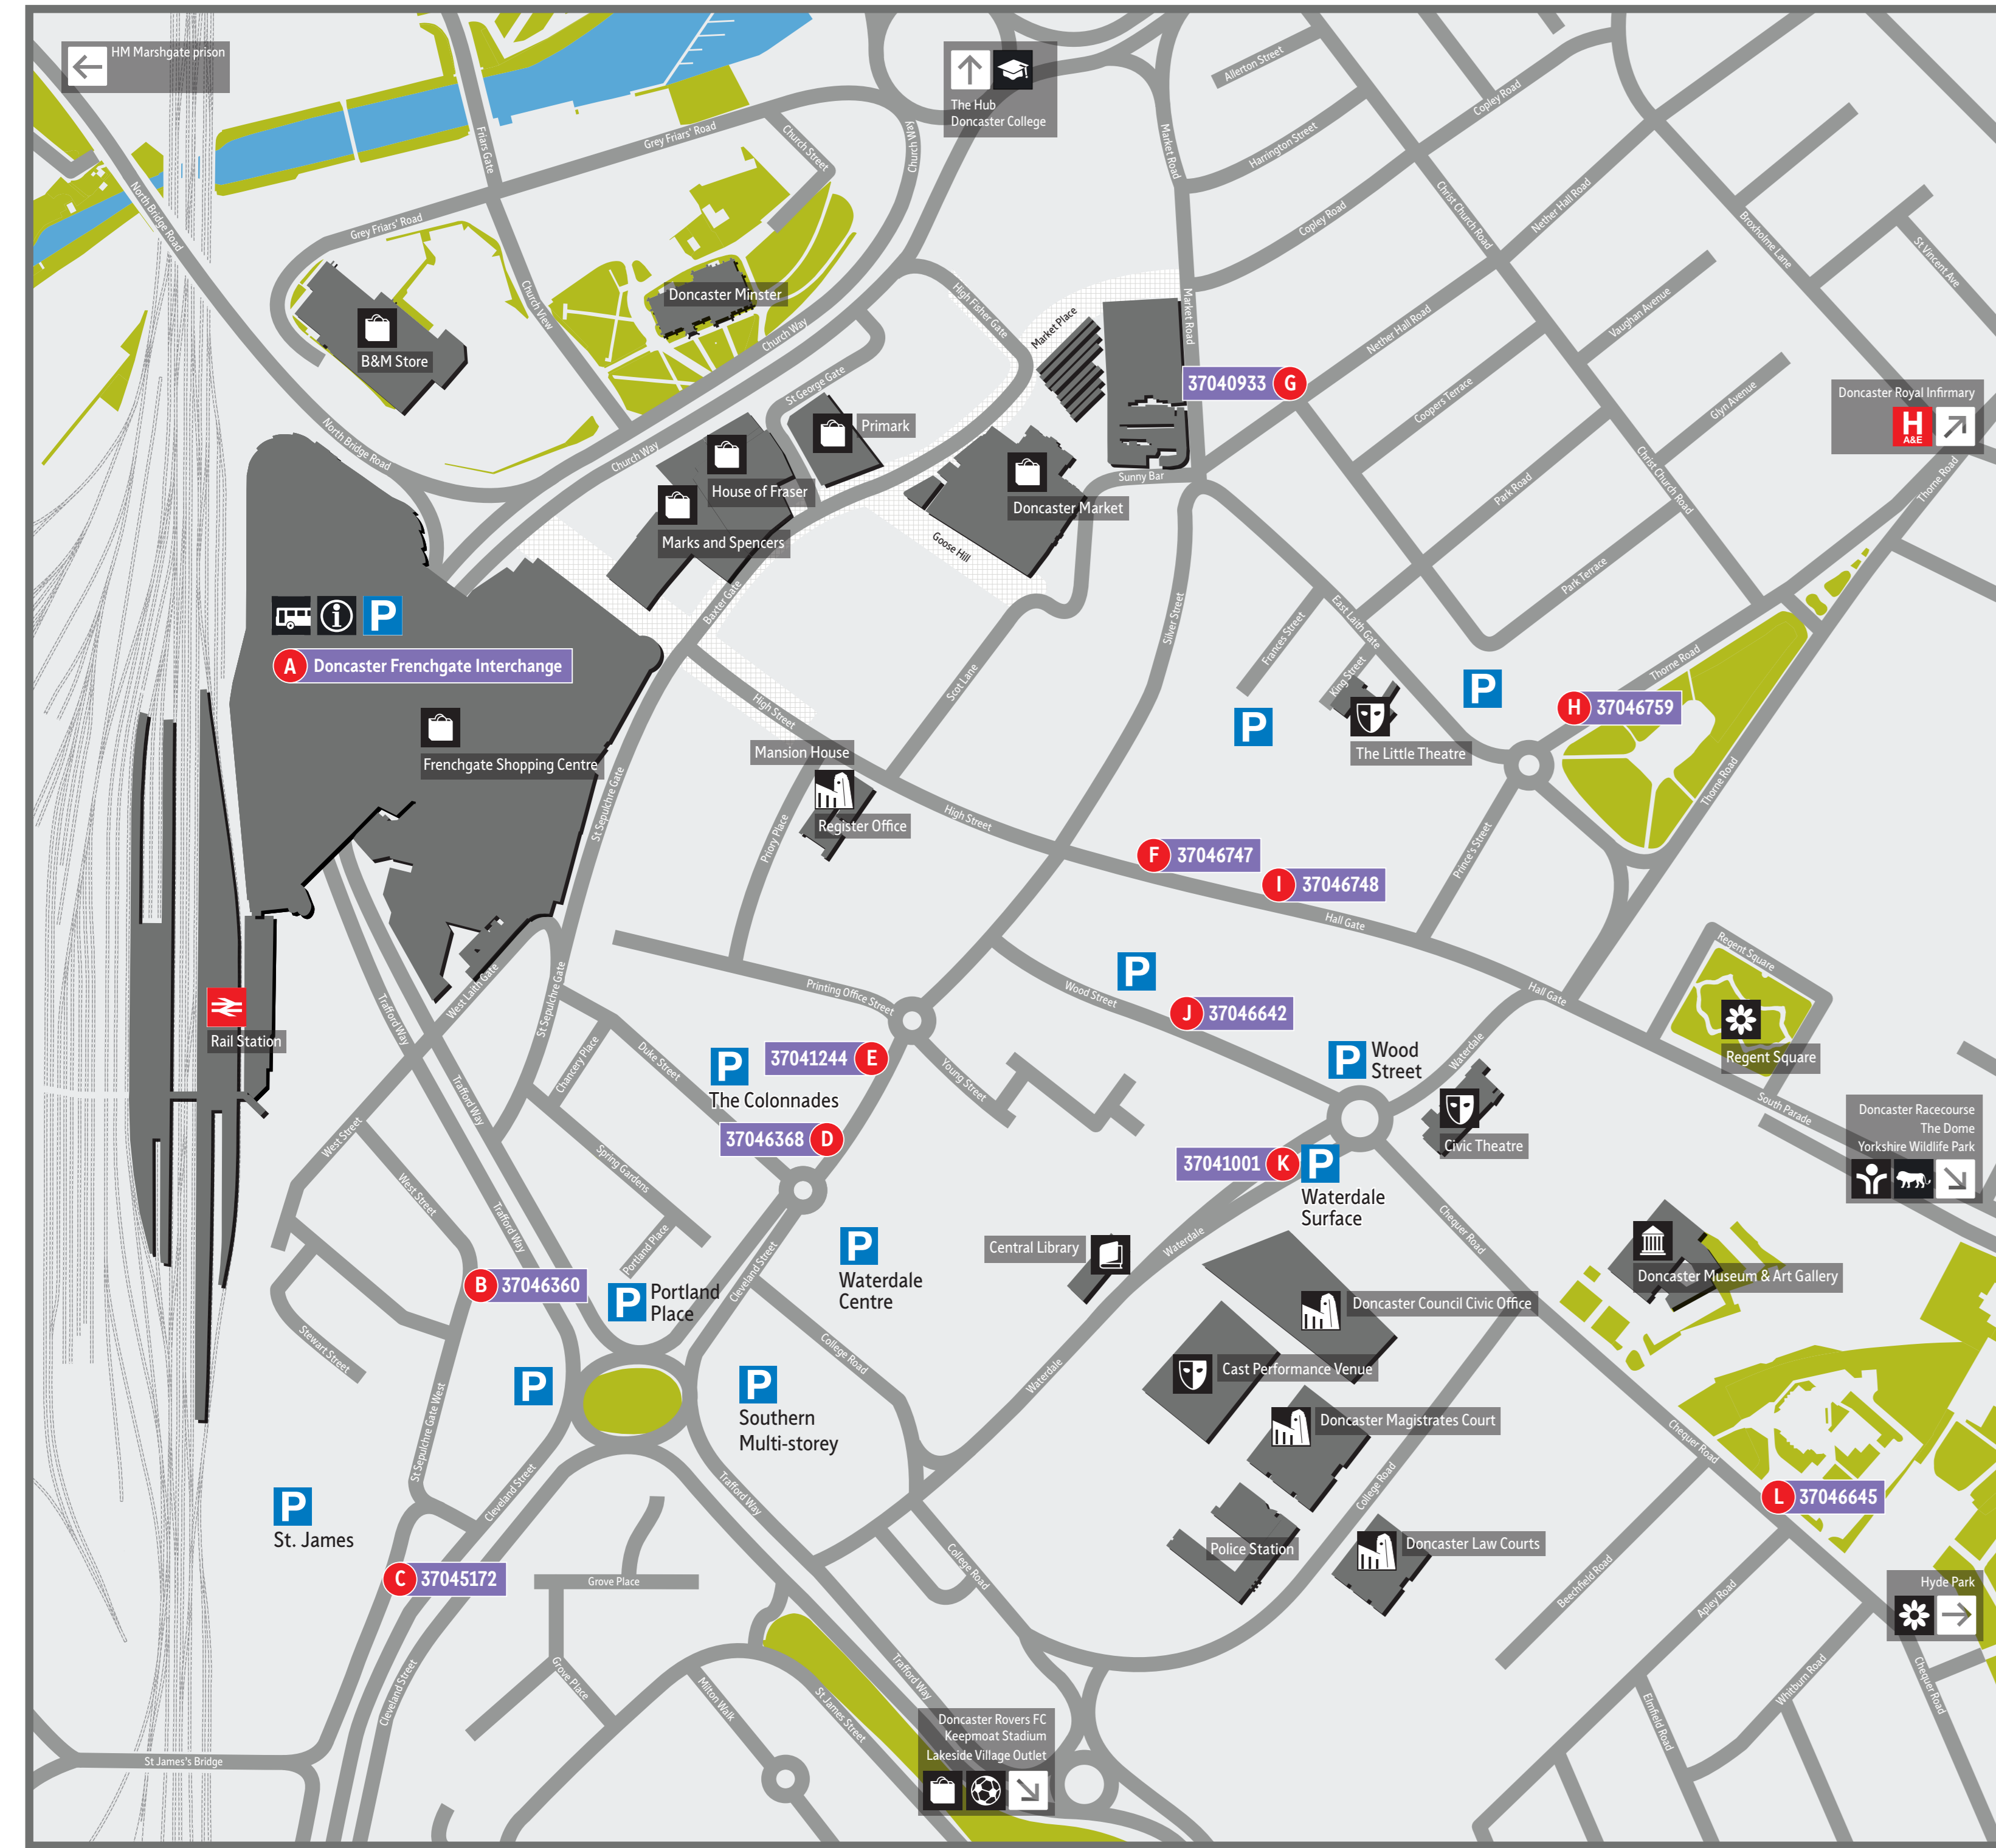

Doncaster town centre map

Services and destinations from town centre stops

Service	Towards	Town Centre Stops	Service	Towards	Town Centre Stops
10	Maltby	A	65	Wheatley Hills	A D E F
14	Edlington	A	66	Intake	A D E F
15	Edlington	A	71	Hexthorpe	A D E F
15/15a	Long Sandall/Wheatley	A E F G	72	Lakeside	A D E F
16	Balby	A	73	Balby	A B C D E F
18	Hellaby	A	81/82	Armthorpe	A B C D E F
19	Balby	A	84	Barnby Dun	A B C D E F
21	Workshop	A D E F	84a	Lindholme	A B C D E F
22	Workshop	A D E F	84b	Sykehouse	A B C D E F
25	Workshop	A D E F	87/87b	Moorends	A B C D E F
29	Bawtry	A D E F	87a	Stainforth	A B C D E F
41/41a	Scawsby	A D E F	98	Gainsborough	A B C D E F
49	Sprotbrough	A	99	Retford	A B C D E F
50/50b	Skellow	A	203	Wombwell	A B C D E F
50a	Carcroft	A	205	Tickhill	A B C D E F
51/51a	Instonville	A	219/219a	Barnsley Centre	A B C D E F
52	Woodlands/South Elmsall	A	221	Rotherham Centre	A B C D E F
54	Woodlands	A	291	Owston Ferry	A B C D E F
55	Rossington	A D E F	399	Hill Green	A B C D E F
56	Rossington	A	405	Pontefract	A B C D E F
57a	Cantley/Doncaster Sheffield Airport	A	408/409	Carcroft	A B C D E F
57b	Auckley	A D E F	412	Carcroft	A B C D E F
57c	Finningley	A D E F	14	Doncaster Port	A B C D E F
58a	Cantley	A D E F	X19	Barnsley Centre	A B C D E F
58c	Bessacarr	A D E F	X20	Barnsley Centre	A B C D E F
58f	Finningley	A D E F	X78	Sheffield	A B C D E F
64/64a	Arksey	A