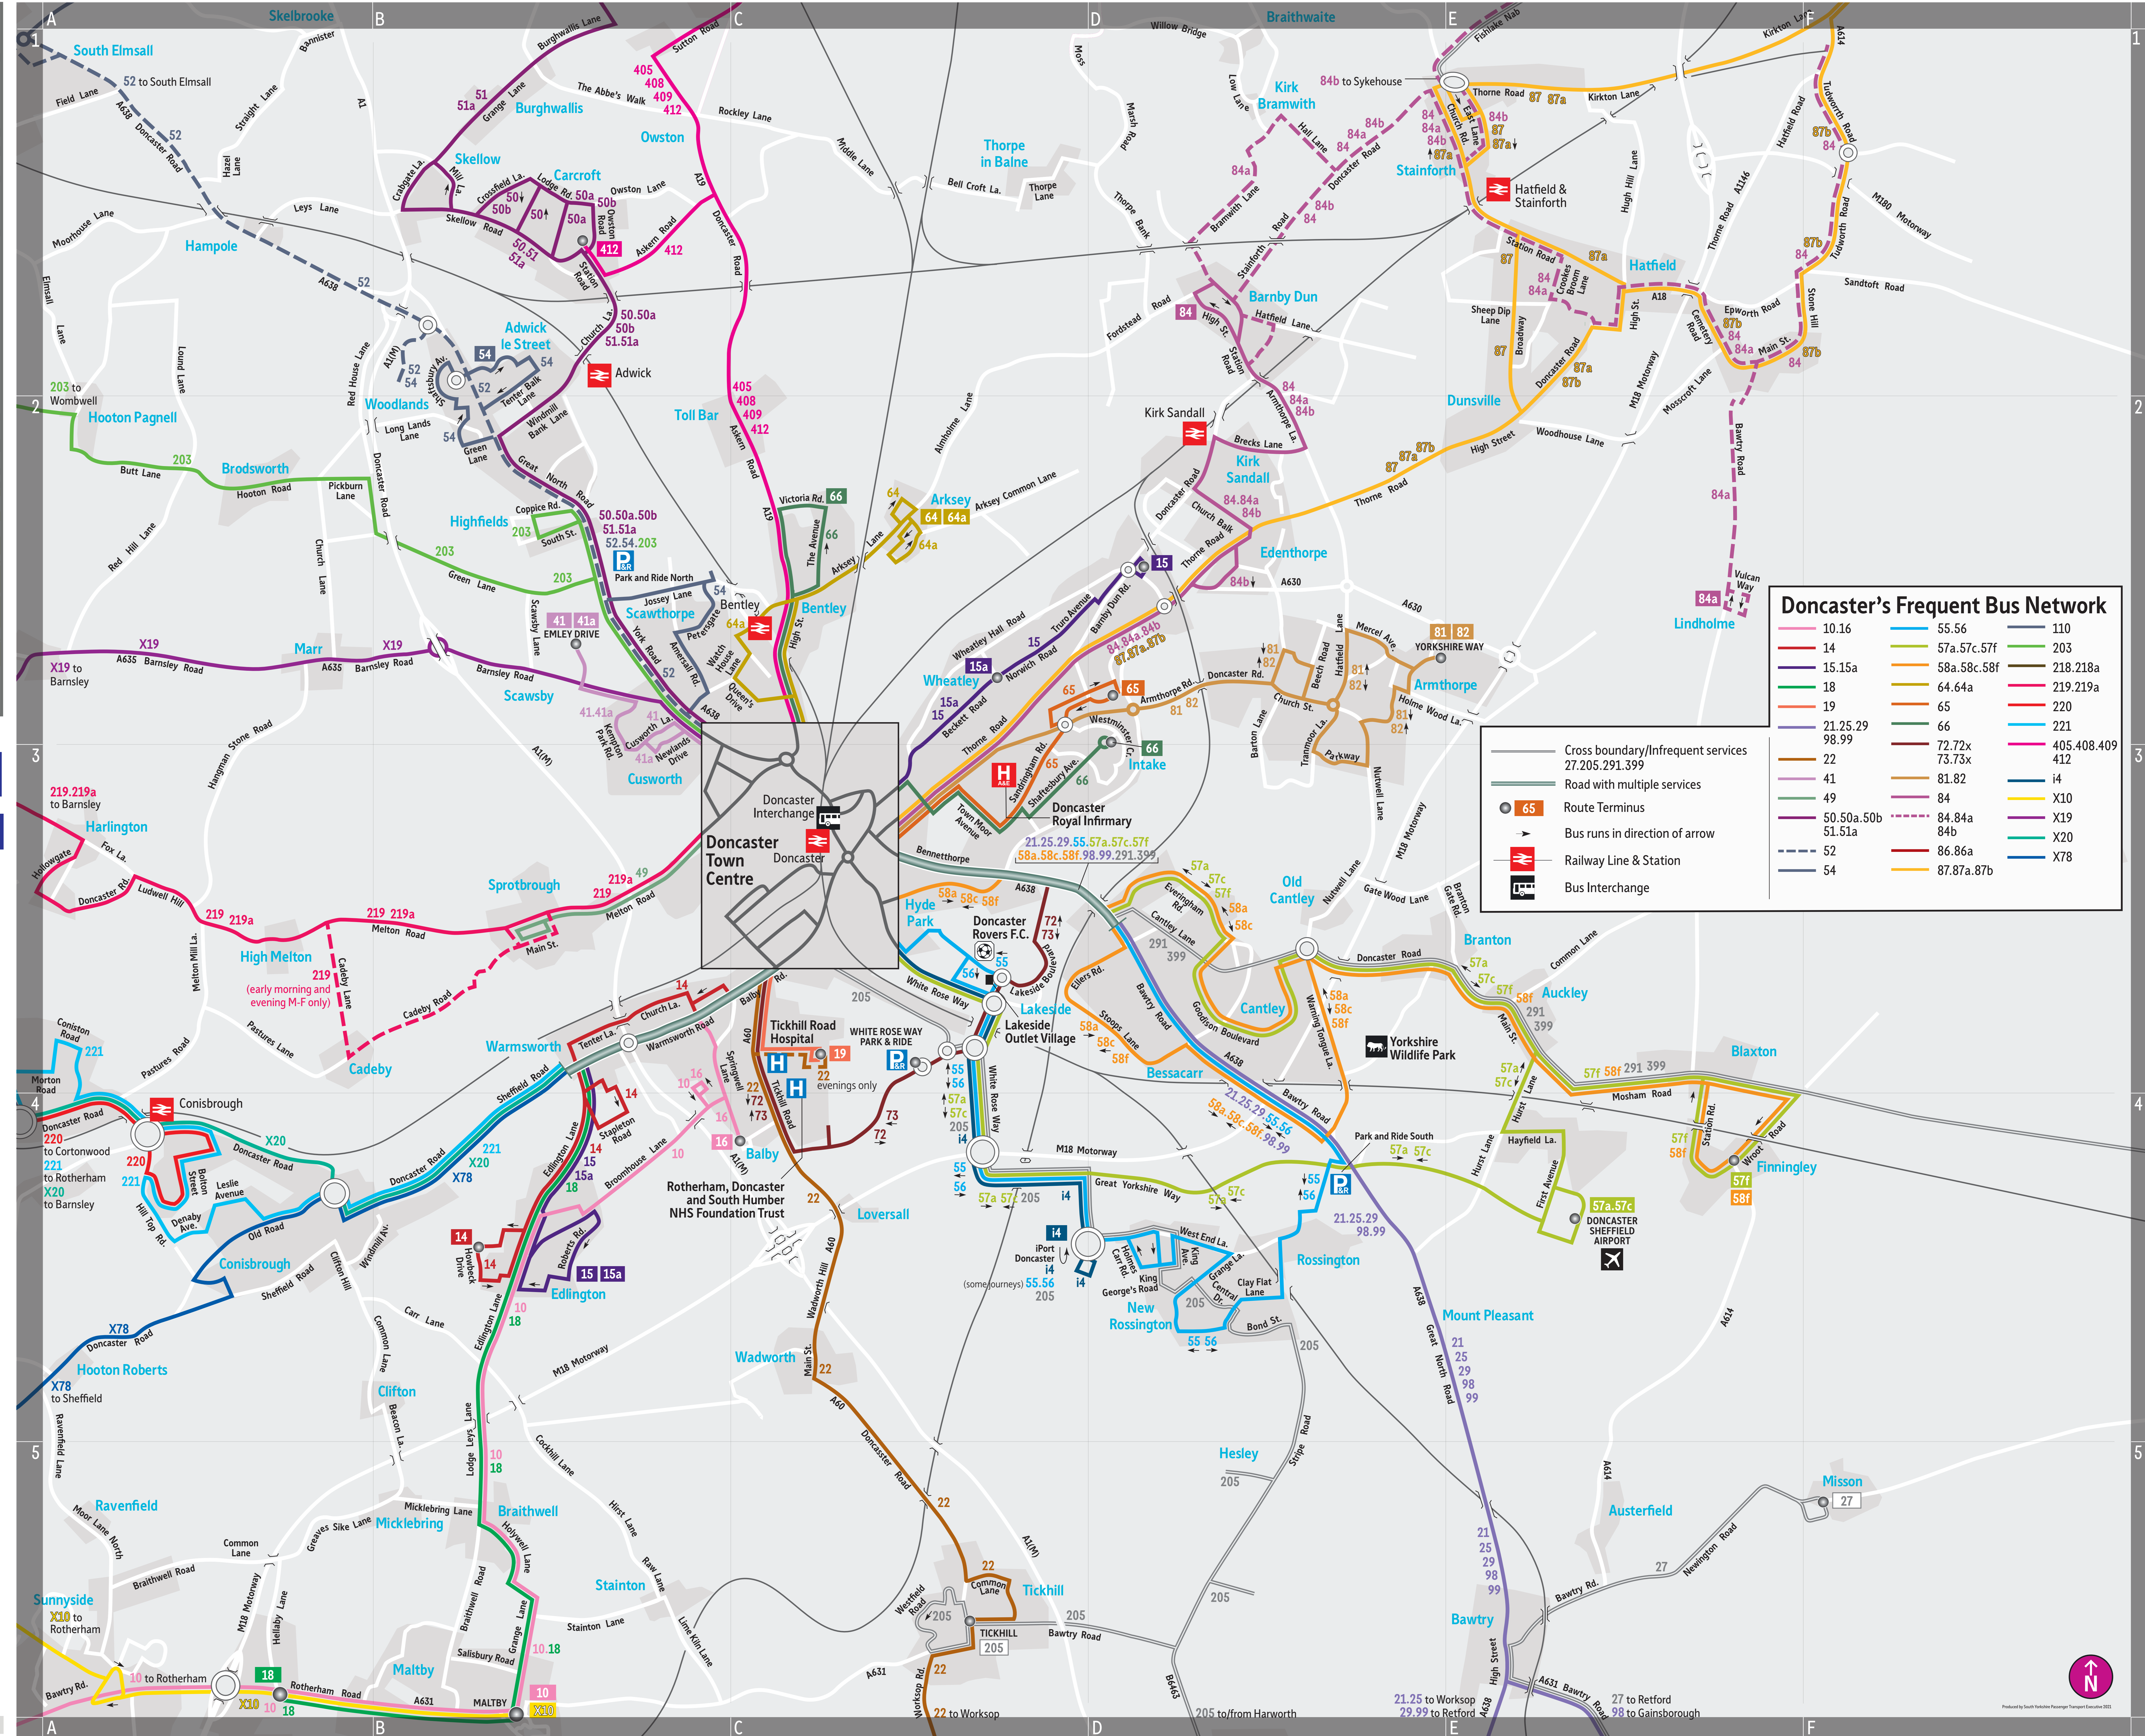

Map of the public transport network in Doncaster and the surrounding area

Doncaster's Frequent Bus Network

10.16	55.56	110
14	57a.57c.57f	203
15.15a	58a.58c.58f	218.218a
18	64.64a	219.219a
19	65	220
21.25.29	66	221
98.99	72.72x	405.408.409
41	73.73x	412
49	81.82	i4
50.50a.50b	84	X10
51.51a	84.84a	X19
52	84b	X20
54	86.86a	X78
	87.87a.87b	

— Cross boundary/Infrequent services
27.205.291.399
— Road with multiple services
● Route Terminus
→ Bus runs in direction of arrow
Railway Line & Station
Bus Interchange