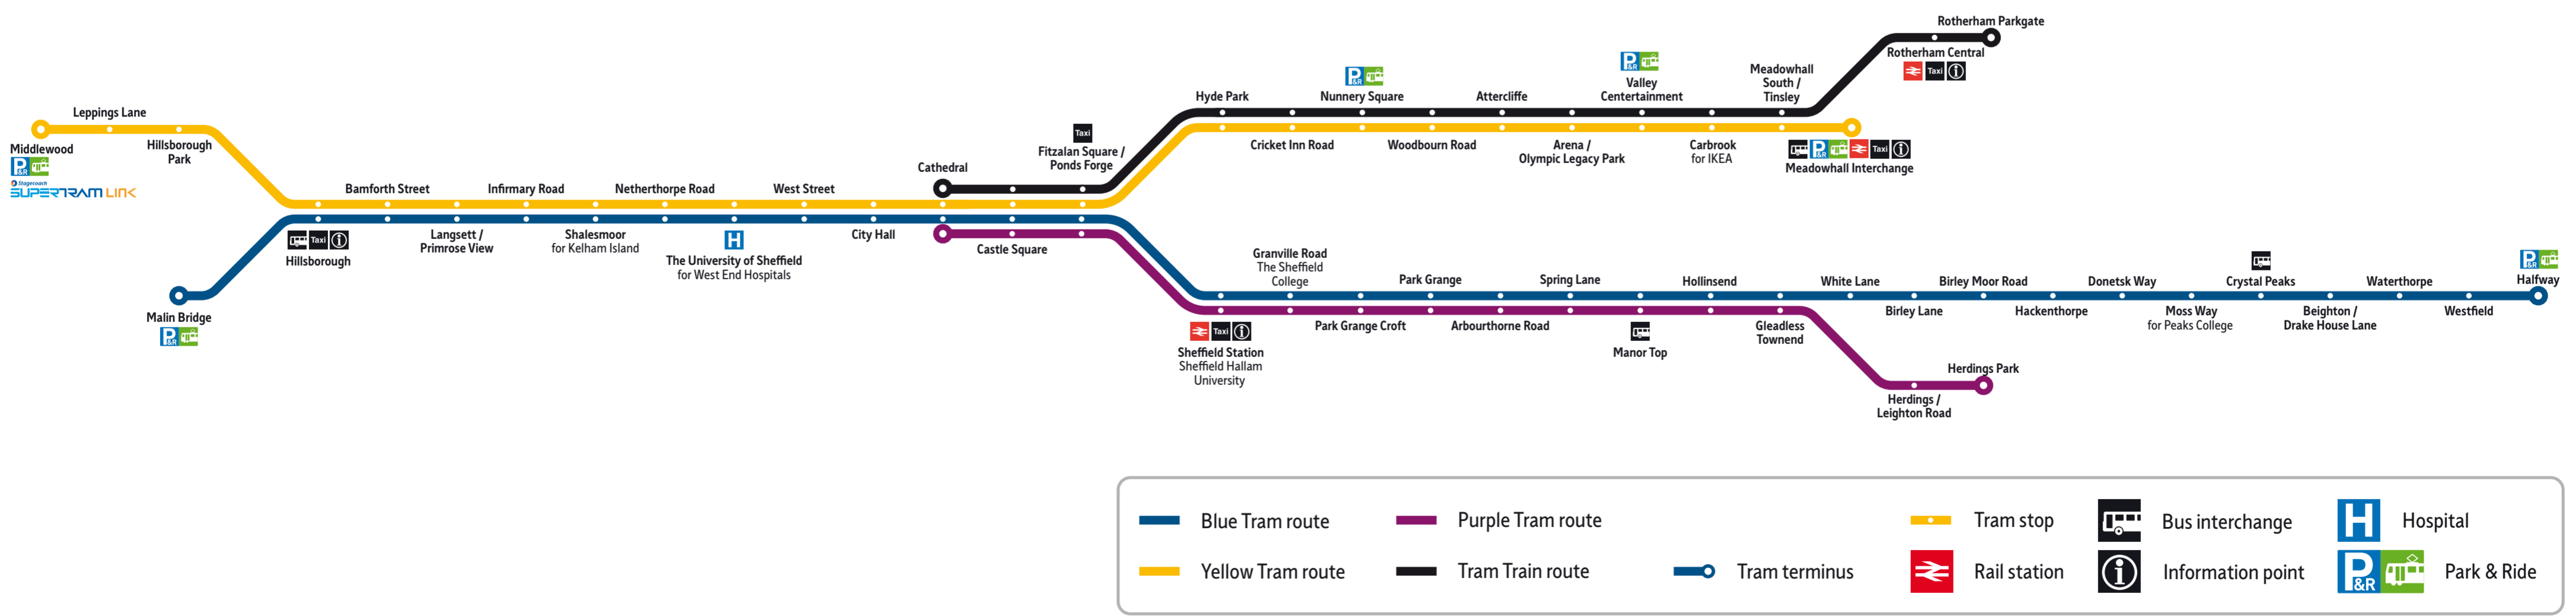

Train and Tram

Network maps

Train Network Map

Supertram Network Map

Plan your journey at travelsouthyorkshire.com

Journey Planner
 Live Departures
 Timetables
 Tickets
 Maps
 YourNextBus
 TrainTracker™ Text
For departures text DEP and the station name, for arrivals text ARR and the station name, to 04950. Both messages supply delay information. Texts cost a maximum of 25p plus the standard network rate.

TravelSouthYorkshire
 @TSYalerts
 01709 51 51 51

BRITISH TRANSPORT POLICE
 To report a crime or anything suspicious at this railway, please call British Transport Police on 0800 40 50 40 or text 61016

CRIMESTOPPERS
 0800 555 111
 Call anonymously with information about crime
 Northern Rail working in partnership with the charity CrimeStoppers