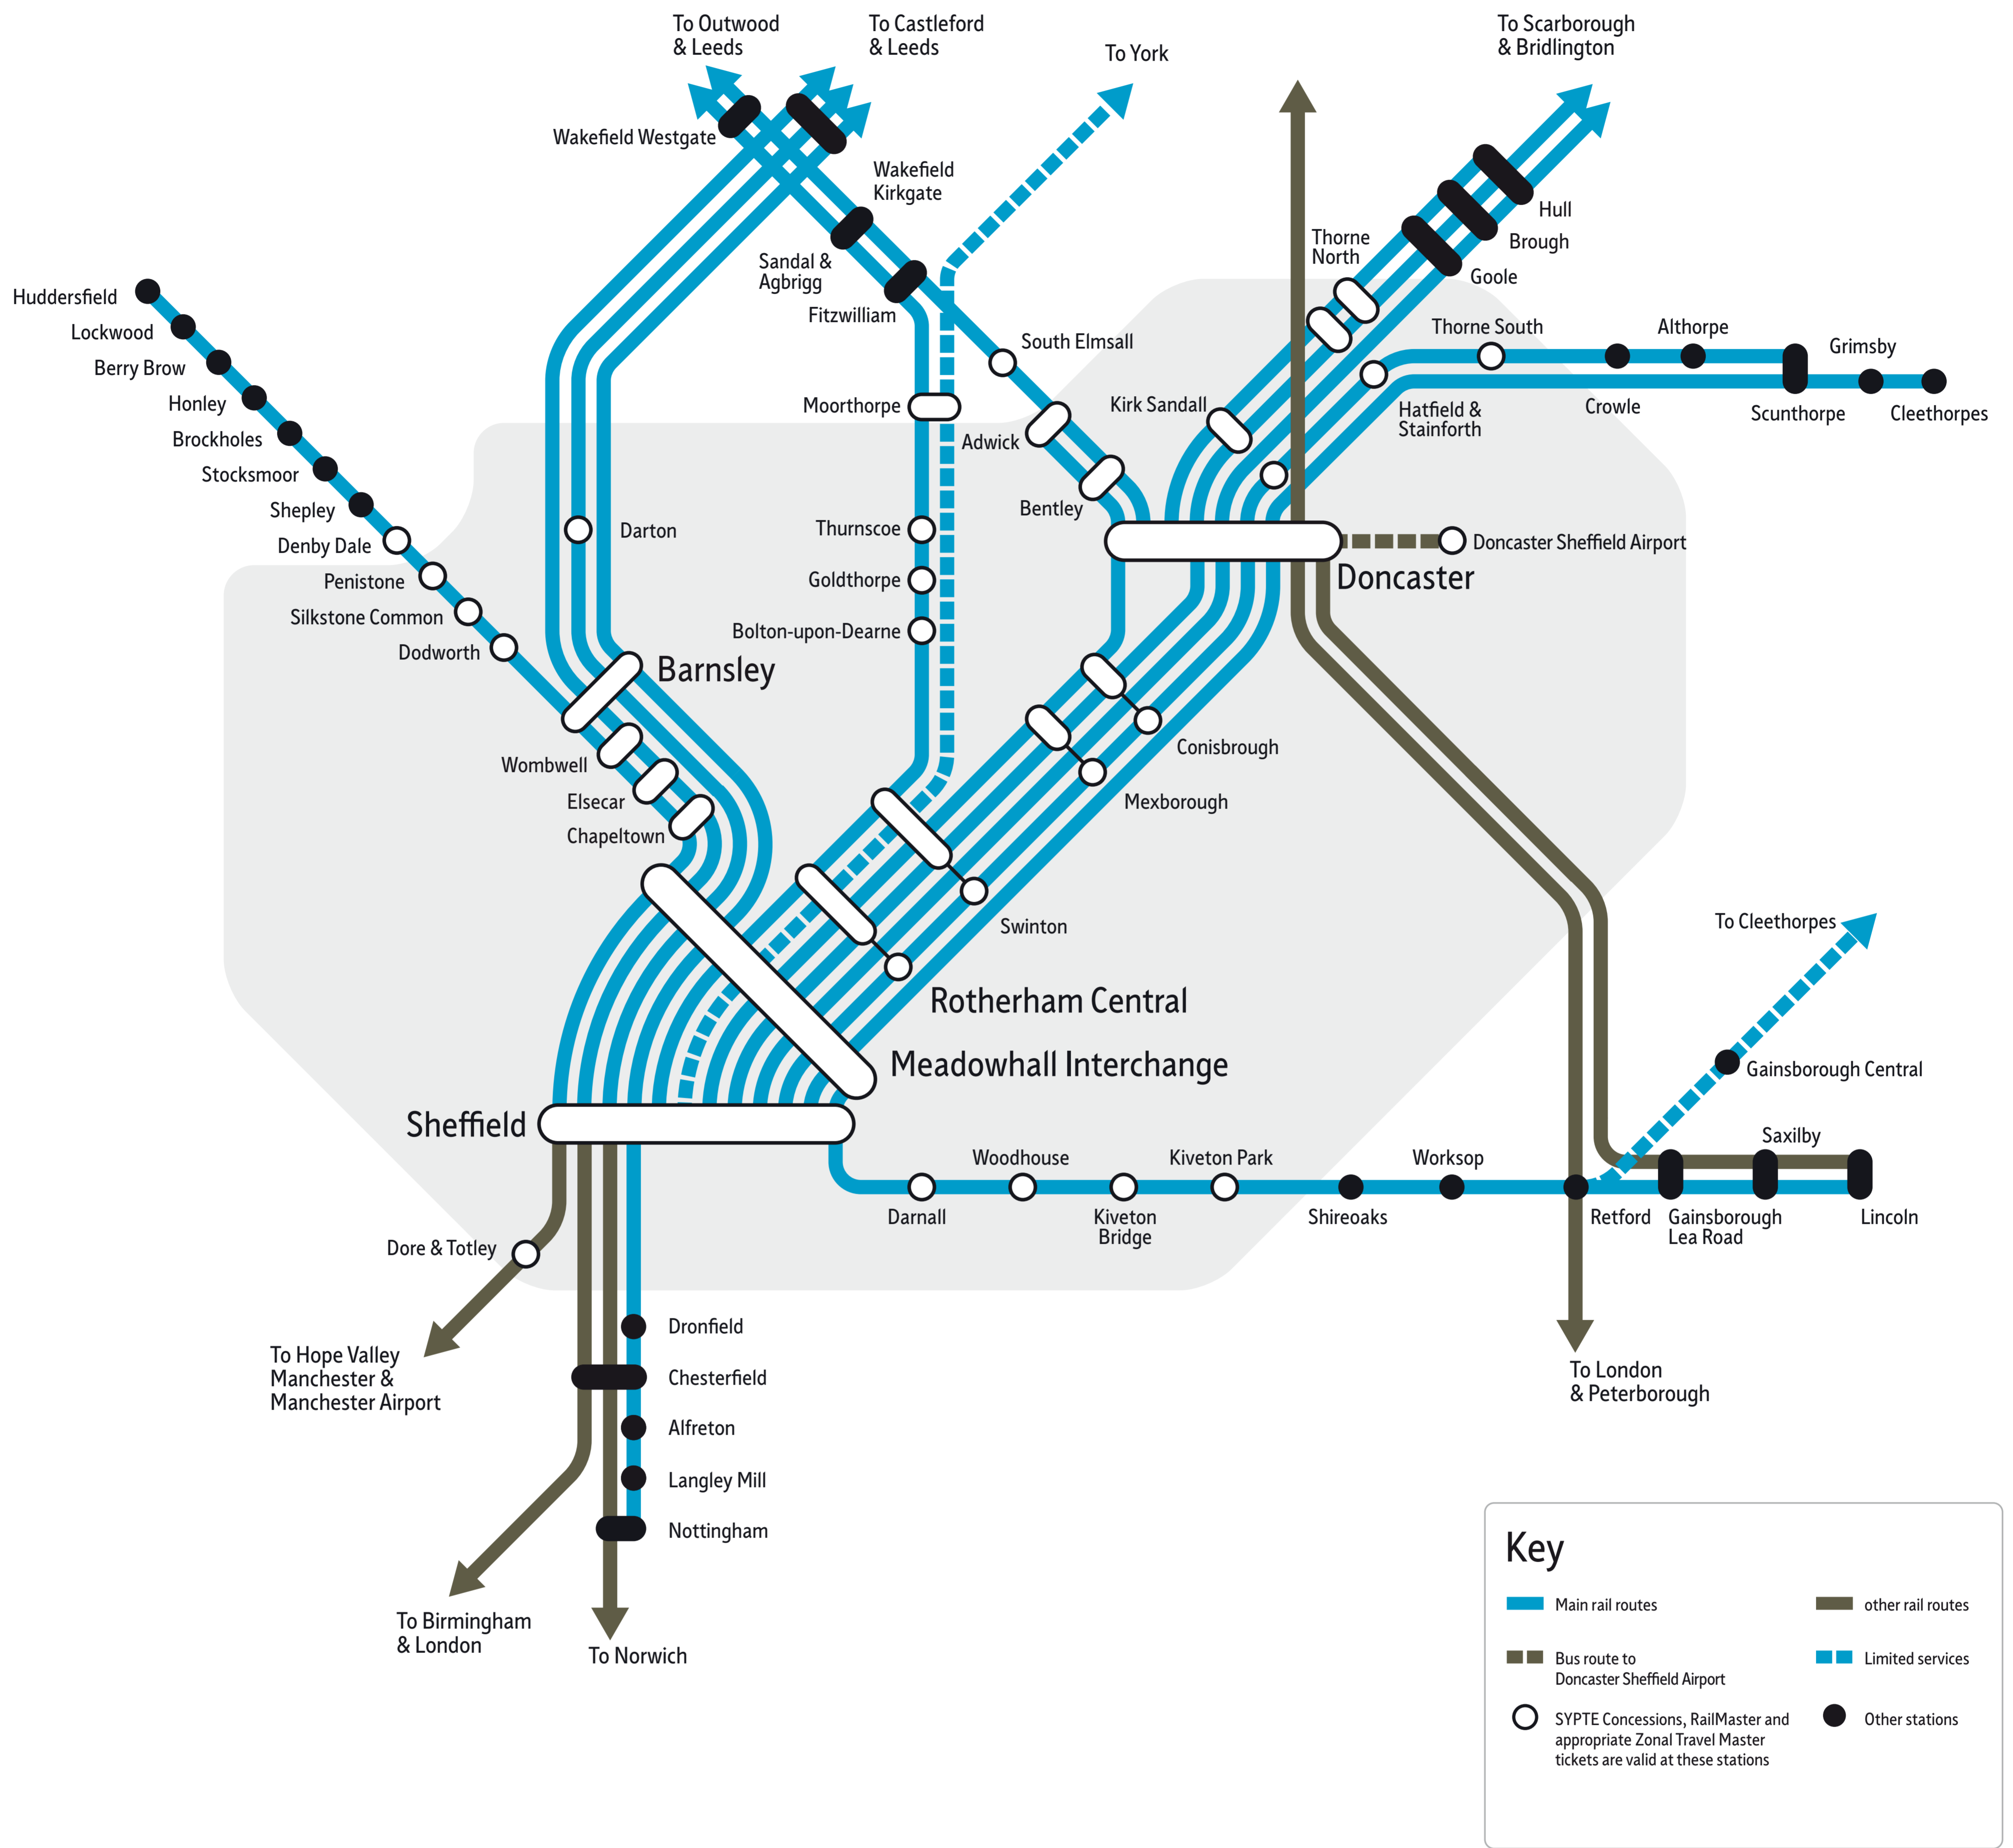

Train and Tram

Network maps

Train Network Map

Supertram Network Map

Plan your journey at travelsouthyorkshire.com

Journey Planner
 Live Departures
 Timetables
 Tickets
 Maps
 YourNextBus
 TrainTracker™ Text
For departures text DEP and the station name, for arrivals text ARR and the station name, to 04950. Both messages supply delay information. Texts cost a maximum of 25p plus the standard network rate.

TravelSouthYorkshire
 @TSYalerts
 01709 51 51 51

BRITISH TRANSPORT POLICE
 To report a crime or anything suspicious at this railway, please call British Transport Police on 0800 40 50 40 or text 61016

CRIMESTOPPERS
 0800 555 111
 Call anonymously with information about crime
 Northern Rail working in partnership with the charity CrimeStoppers