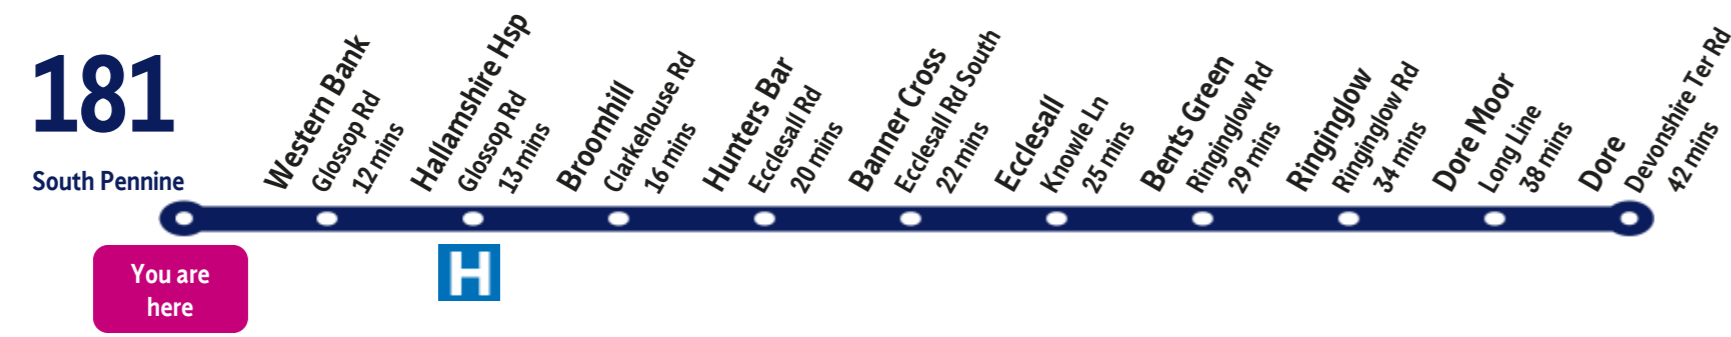

Services and Destinations

Plan your journey at travelsouthyorkshire.com

Journey Planner

Live Departures

Timetables

Tickets

Maps

travelsouthyorkshire.com
[TravelSouthYorkshire](https://www.facebook.com/TravelSouthYorkshire)
[@TravelSYorks](https://twitter.com/TravelSYorks)
01709 51 51 51

The 24 hour clock

Bus times are shown in the 24 hour clock

Midnight to Midday is shown as 0001 to 1200.
Midday to Midnight is shown as 1201 to 2359.
Examples of times:
7:15am (morning) = 0715
7:15pm (evening) = 1915

Please note: The routes shown are based on the furthest destination with journey times based on average journey times.

Timetables

Monday to Friday				
Time	Service	Operator	Day	Destination
1200	181	SPC		Dore
1240	181	SPC		Dore
1700	181	SPC		Dore
1700	181	SPC		Dore

SPC - Operated by South Pennine