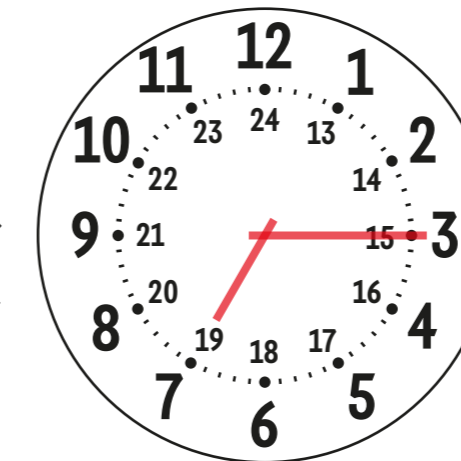

The 24 hour clock

Bus times are shown in the 24 hour clock

Midnight to Midday is shown as 0001 to 1200.
Midday to Midnight is shown as 1201 to 2359.
Examples of times:
7:15am (morning) = 0715
7:15pm (evening) = 1915