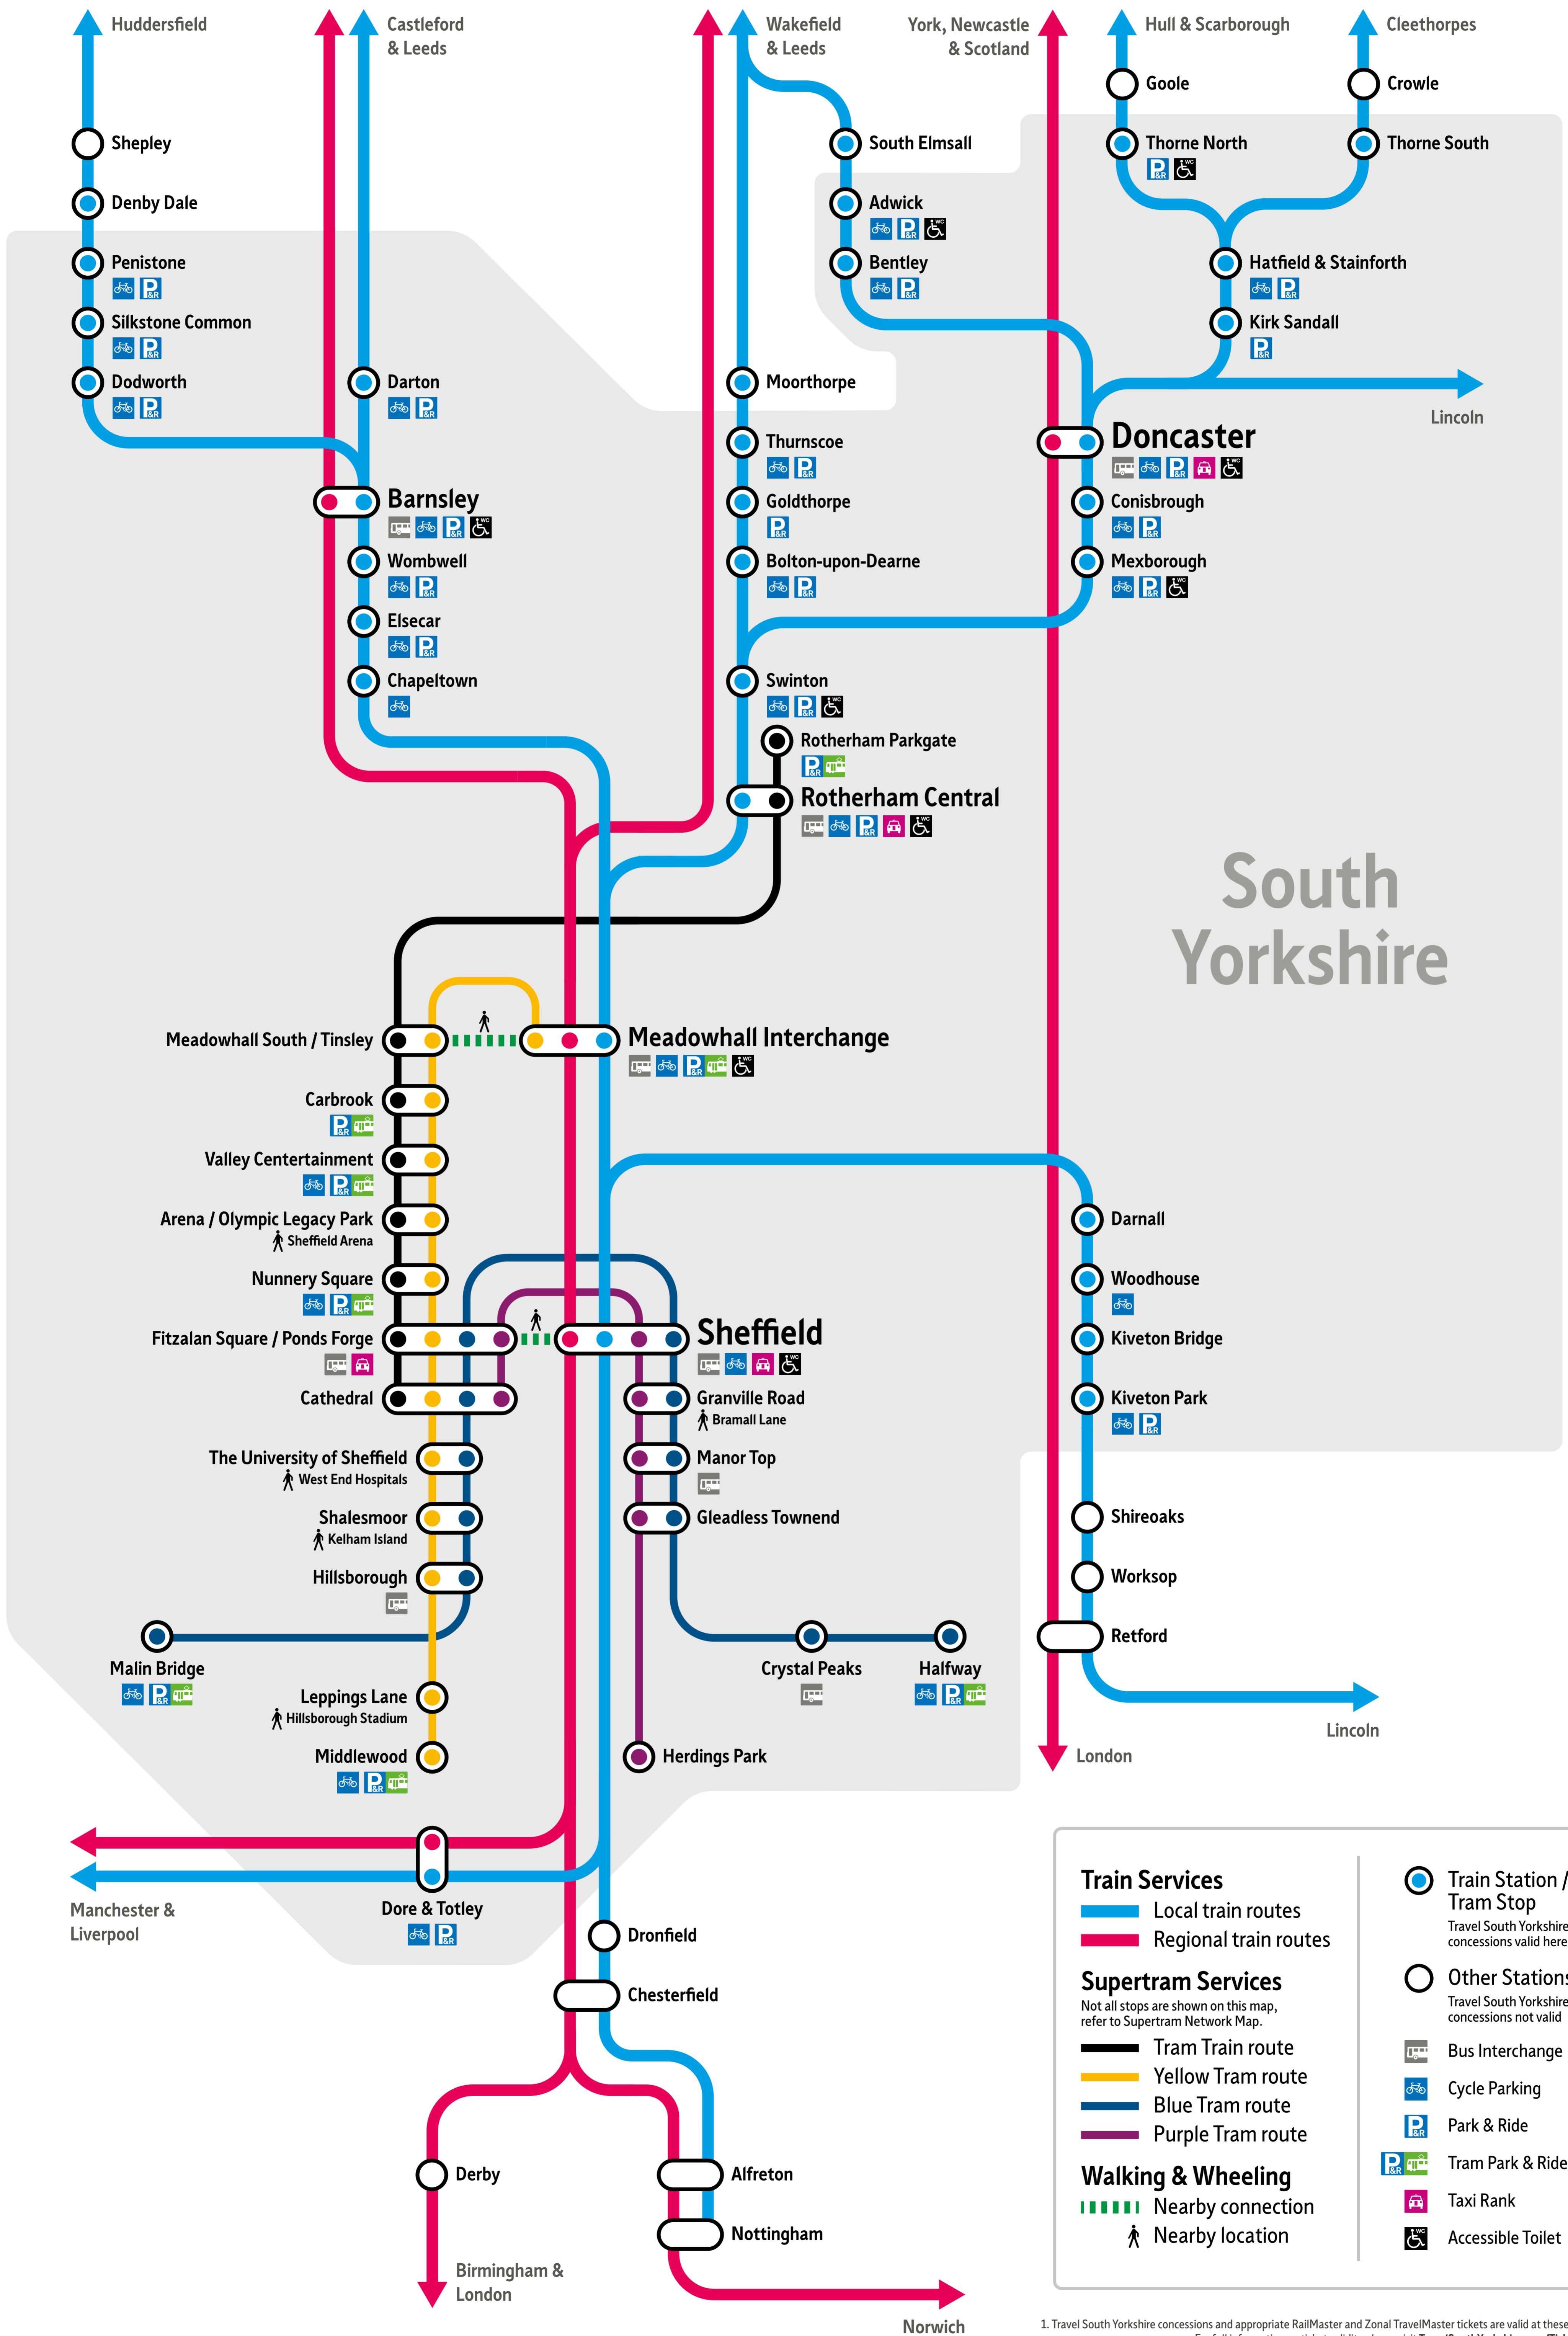

Rail Network Diagram

Diagrammatic map of South Yorkshire's rail network