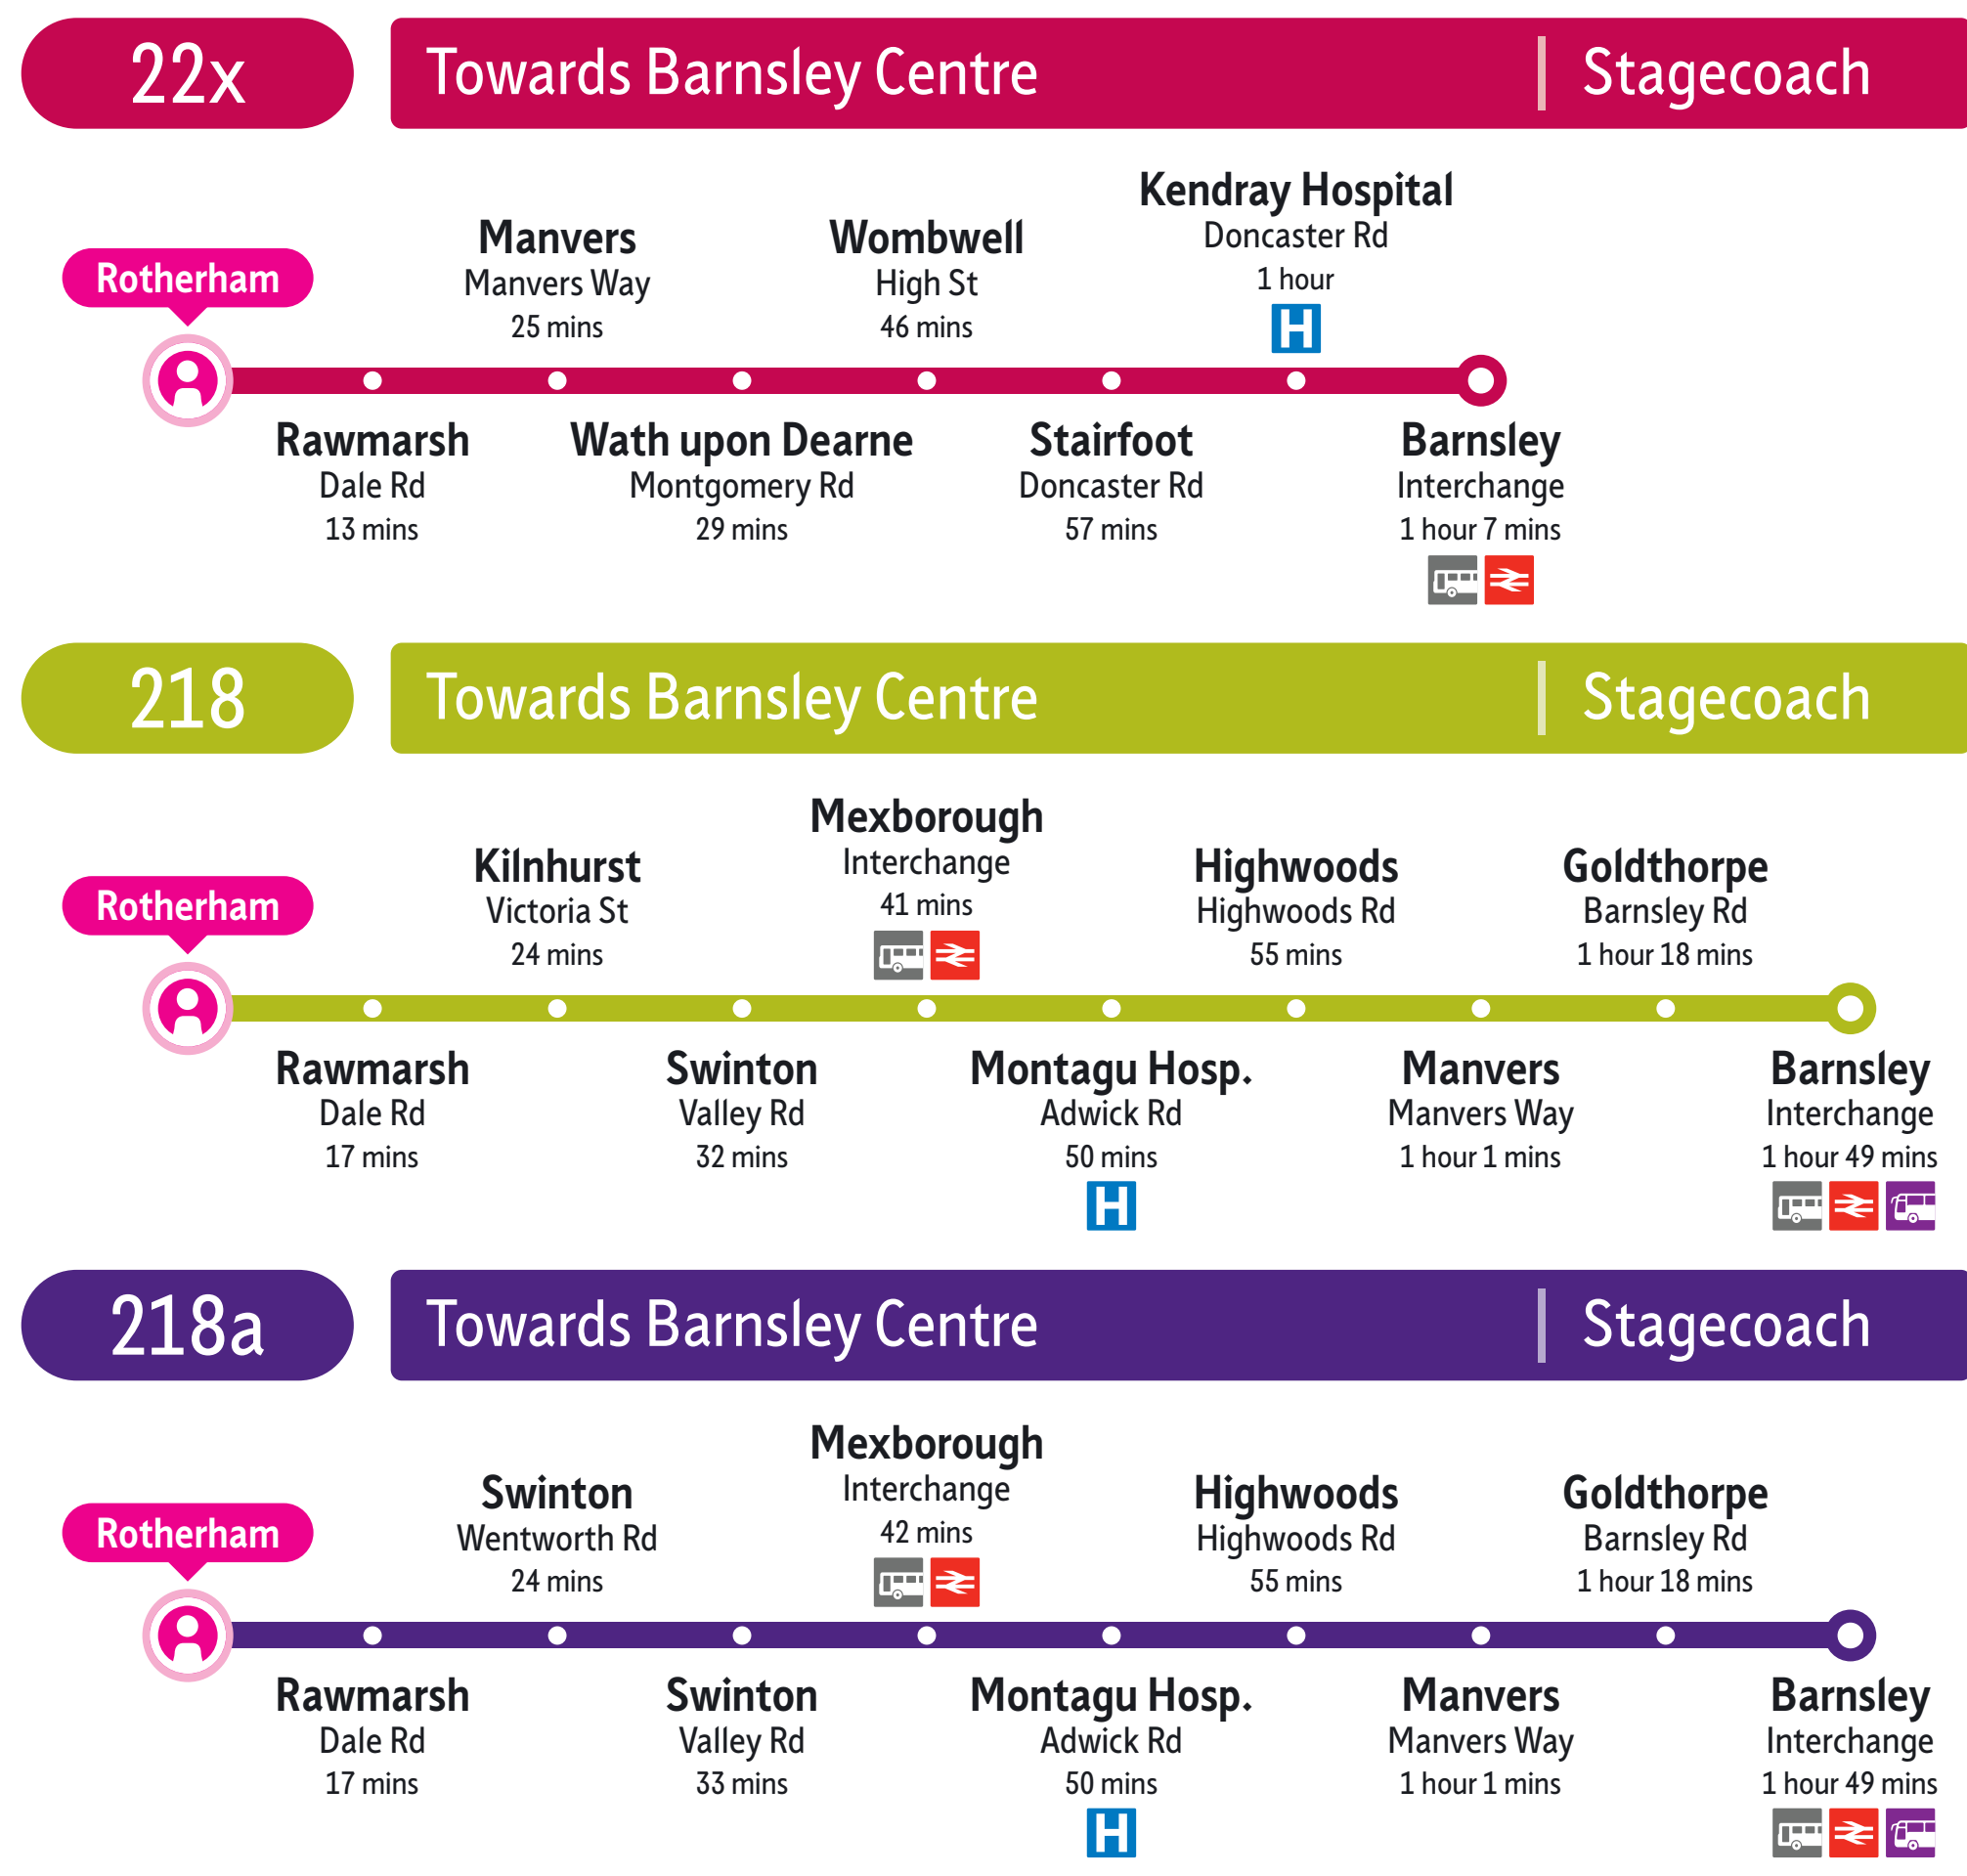

## 218a

Check for service disruptions at [travelsouthyorkshire.com/Disruptions](https://travelsouthyorkshire.com/Disruptions)

or scan this QR code by using the camera app on your phone

### Bus routes and destinations

Numbers along the route, for example 3 mins indicate approximate off-peak journey times. Colours shown on the diagram may differ from those used by bus operators on these routes.

Get live departure information for this bus stand and view your bus on a real-time map. Scan this QR code or visit [travelsouthyorkshire.com](https://travelsouthyorkshire.com)

Can't get a local bus? Your lift is just a call away! Return trips from just £2.50