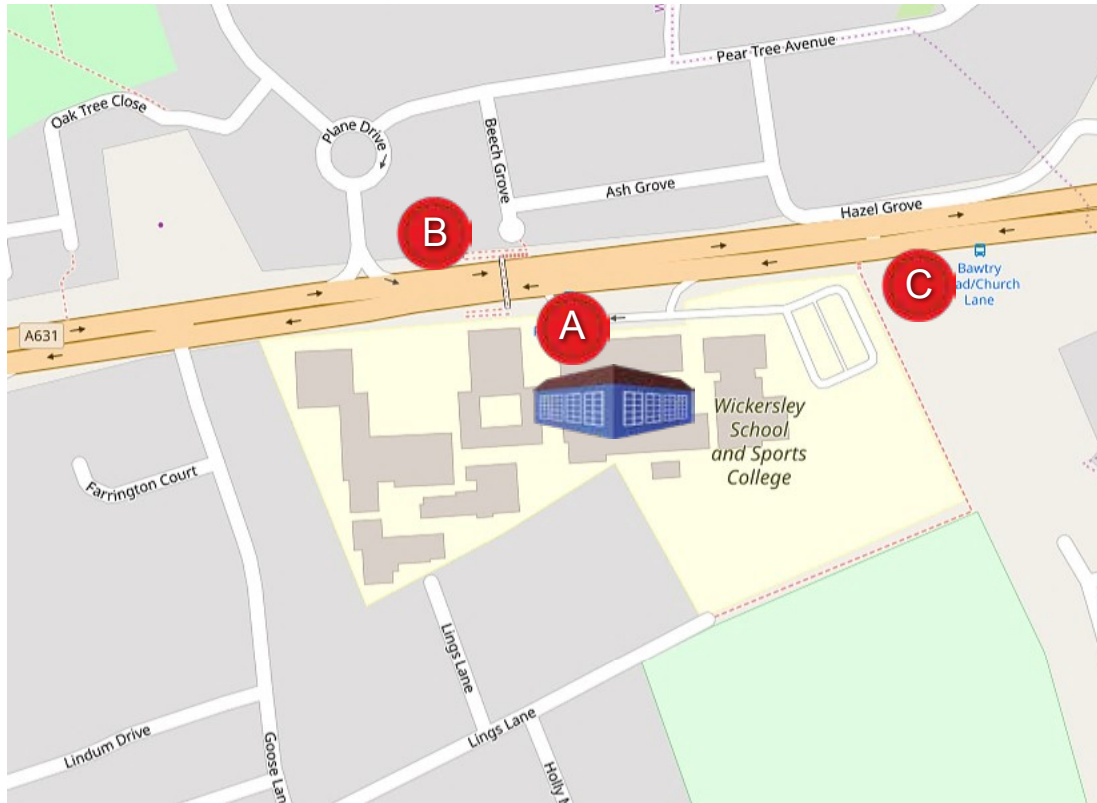

# Buses serving your school

This map shows the bus stops and bus services for journeys to and from **Wickersley School and Sports College**.

[OpenStreetMap](#) Contributors | [opendatacommons.org](#) | [creativecommons.org](#)

You can use the Travel South Yorkshire journey planner to plan journeys to and from these stops. And you can use the destination finder to see where you can get to from your school.

**Bus stop A:** X1, X6

**Bus stop B:** X1, X6

**Bus stop C:** X1, X6