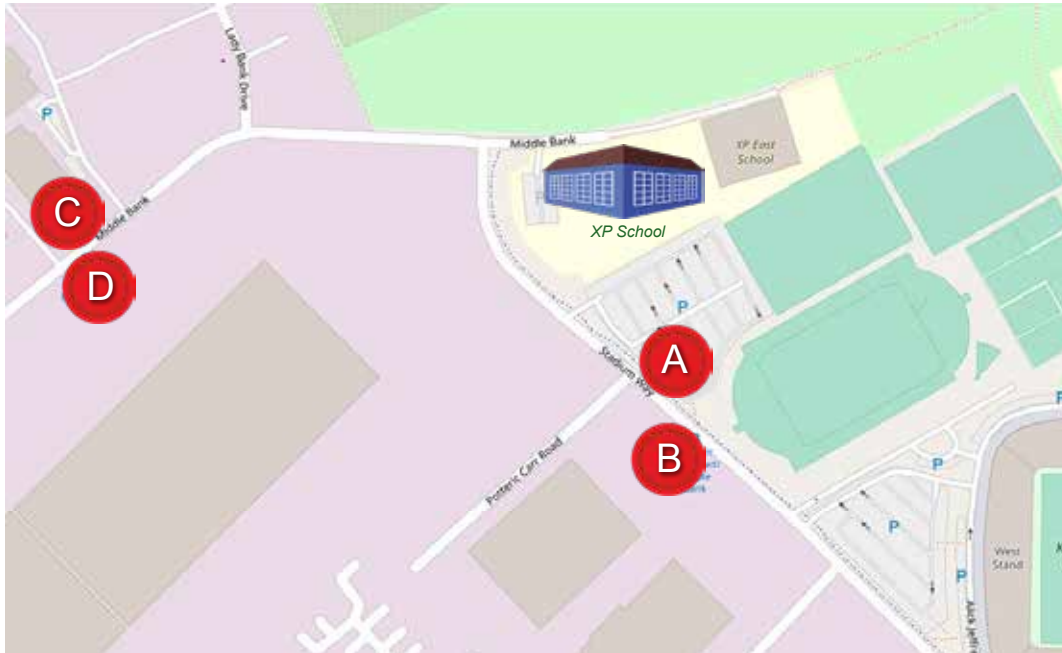

Buses serving your school

This map shows the bus stops and bus services for journeys to and from **XP School**.

[OpenStreetMap](https://www.openstreetmap.org/) Contributors | opendatacommons.org | creativecommons.org

You can use the Travel South Yorkshire journey planner to plan journeys to and from these stops. And you can use the destination finder to see where you can get to from your school.

Bus stop A: 56

Bus stop B: 55

Bus stop C: 56

Bus stop D: 55