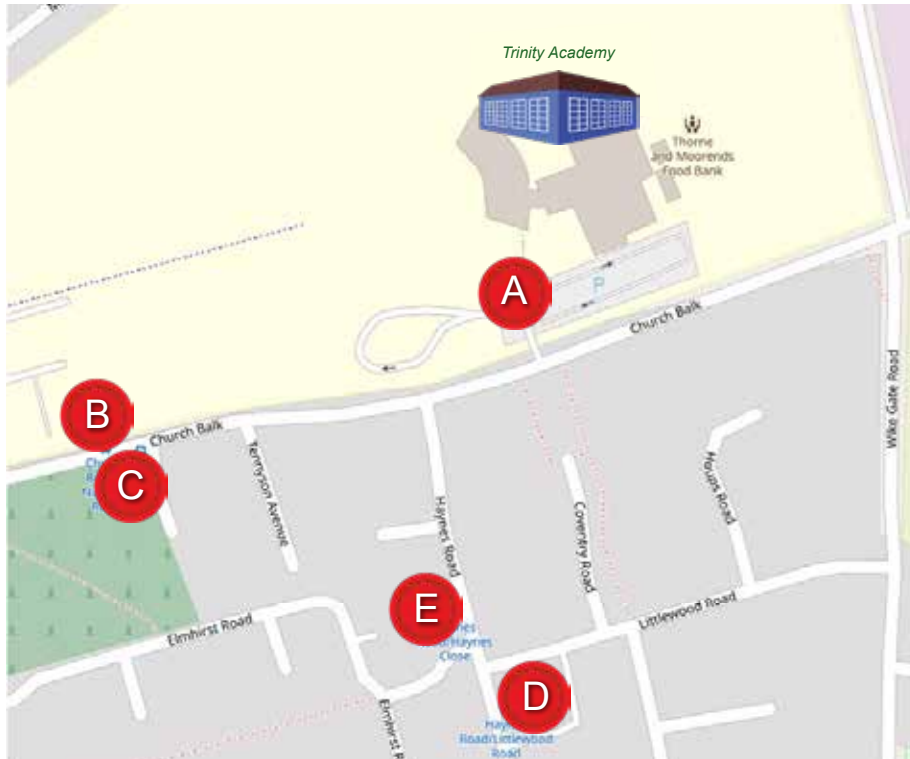

Buses serving your school

This map shows the bus stops and bus services for journeys to and from **Trinity Academy**.

[OpenStreetMap](https://www.openstreetmap.org/) Contributors | opendatacommons.org | creativecommons.org

You can use the Travel South Yorkshire journey planner to plan journeys to and from these stops. And you can use the destination finder to see where you can get to from your school.

Bus stop A: 488

Bus stop B: 87, 87a, 488

Bus stop C: 87, 87a, 488

Bus stop D: 87, 87a

Bus stop E: 86, 86a, 87, 87a