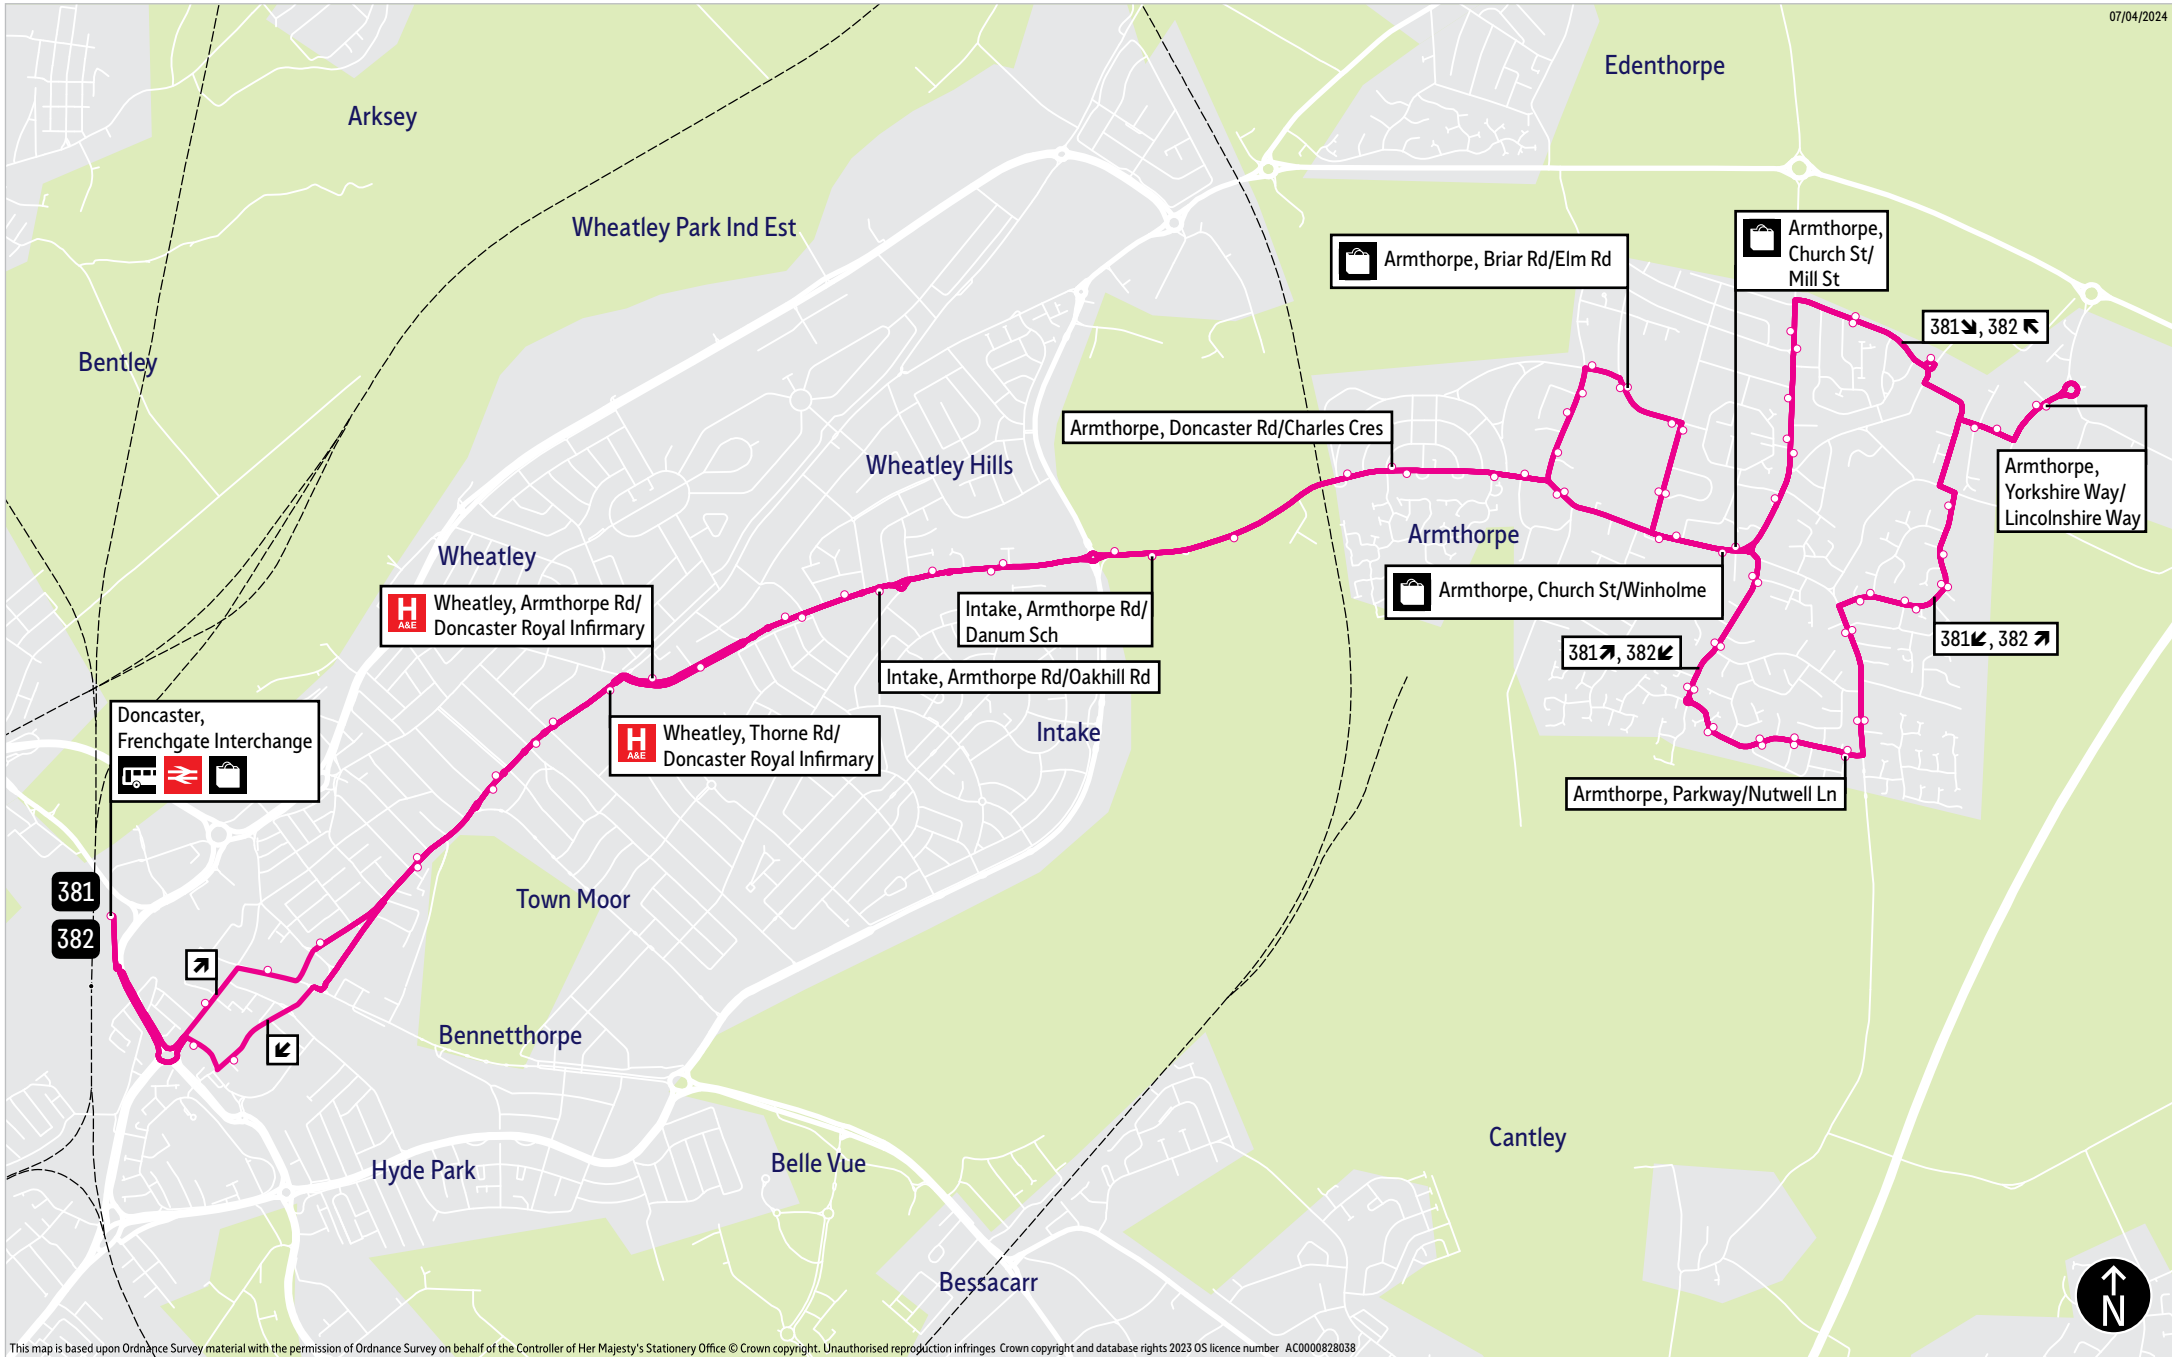

Bus route map for services 381 & 382

07/04/2024

= Terminus point

 = Public transport
 = Shopping area
 = Bus route & stops
 = Rail line & station
 = Tram route & stop